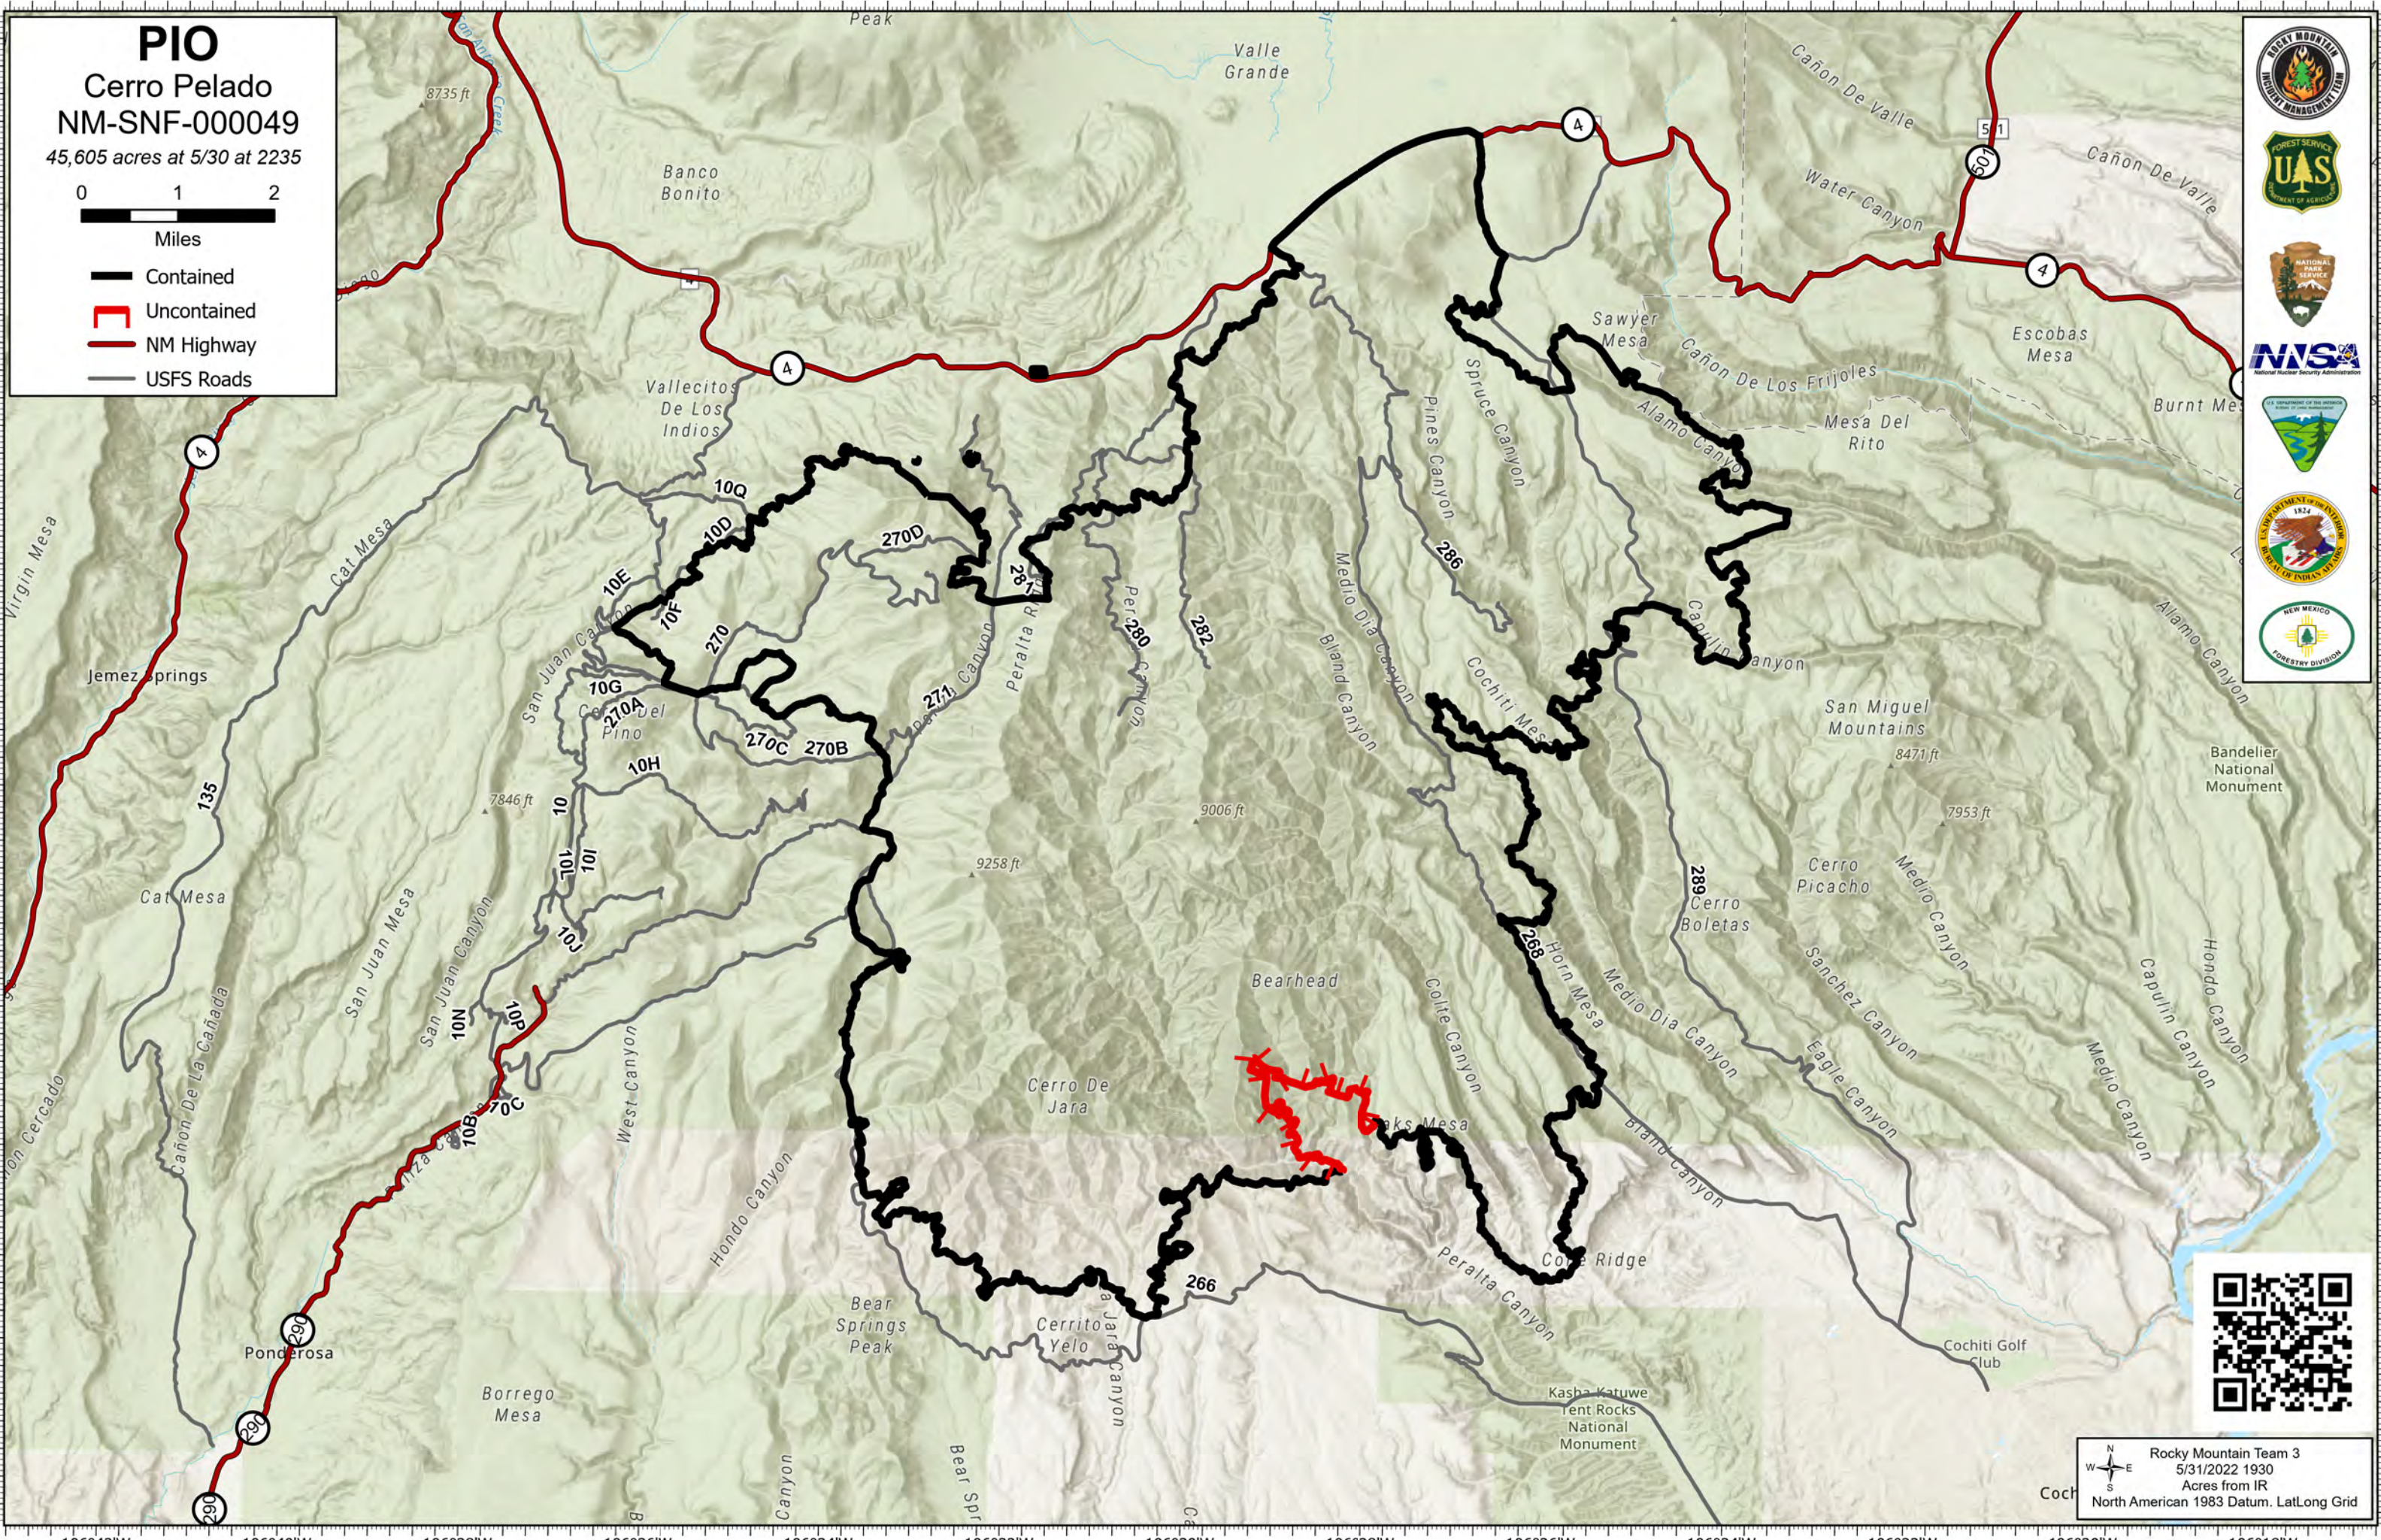

PIO
Cerro Pelado
NM-SNF-000049
 45,605 acres at 5/30 at 2235

Miles

- Contained
- Uncontained
- NM Highway
- USFS Roads

Rocky Mountain Team 3
 5/31/2022 1930
 Acres from IR
 North American 1983 Datum, LatLong Grid