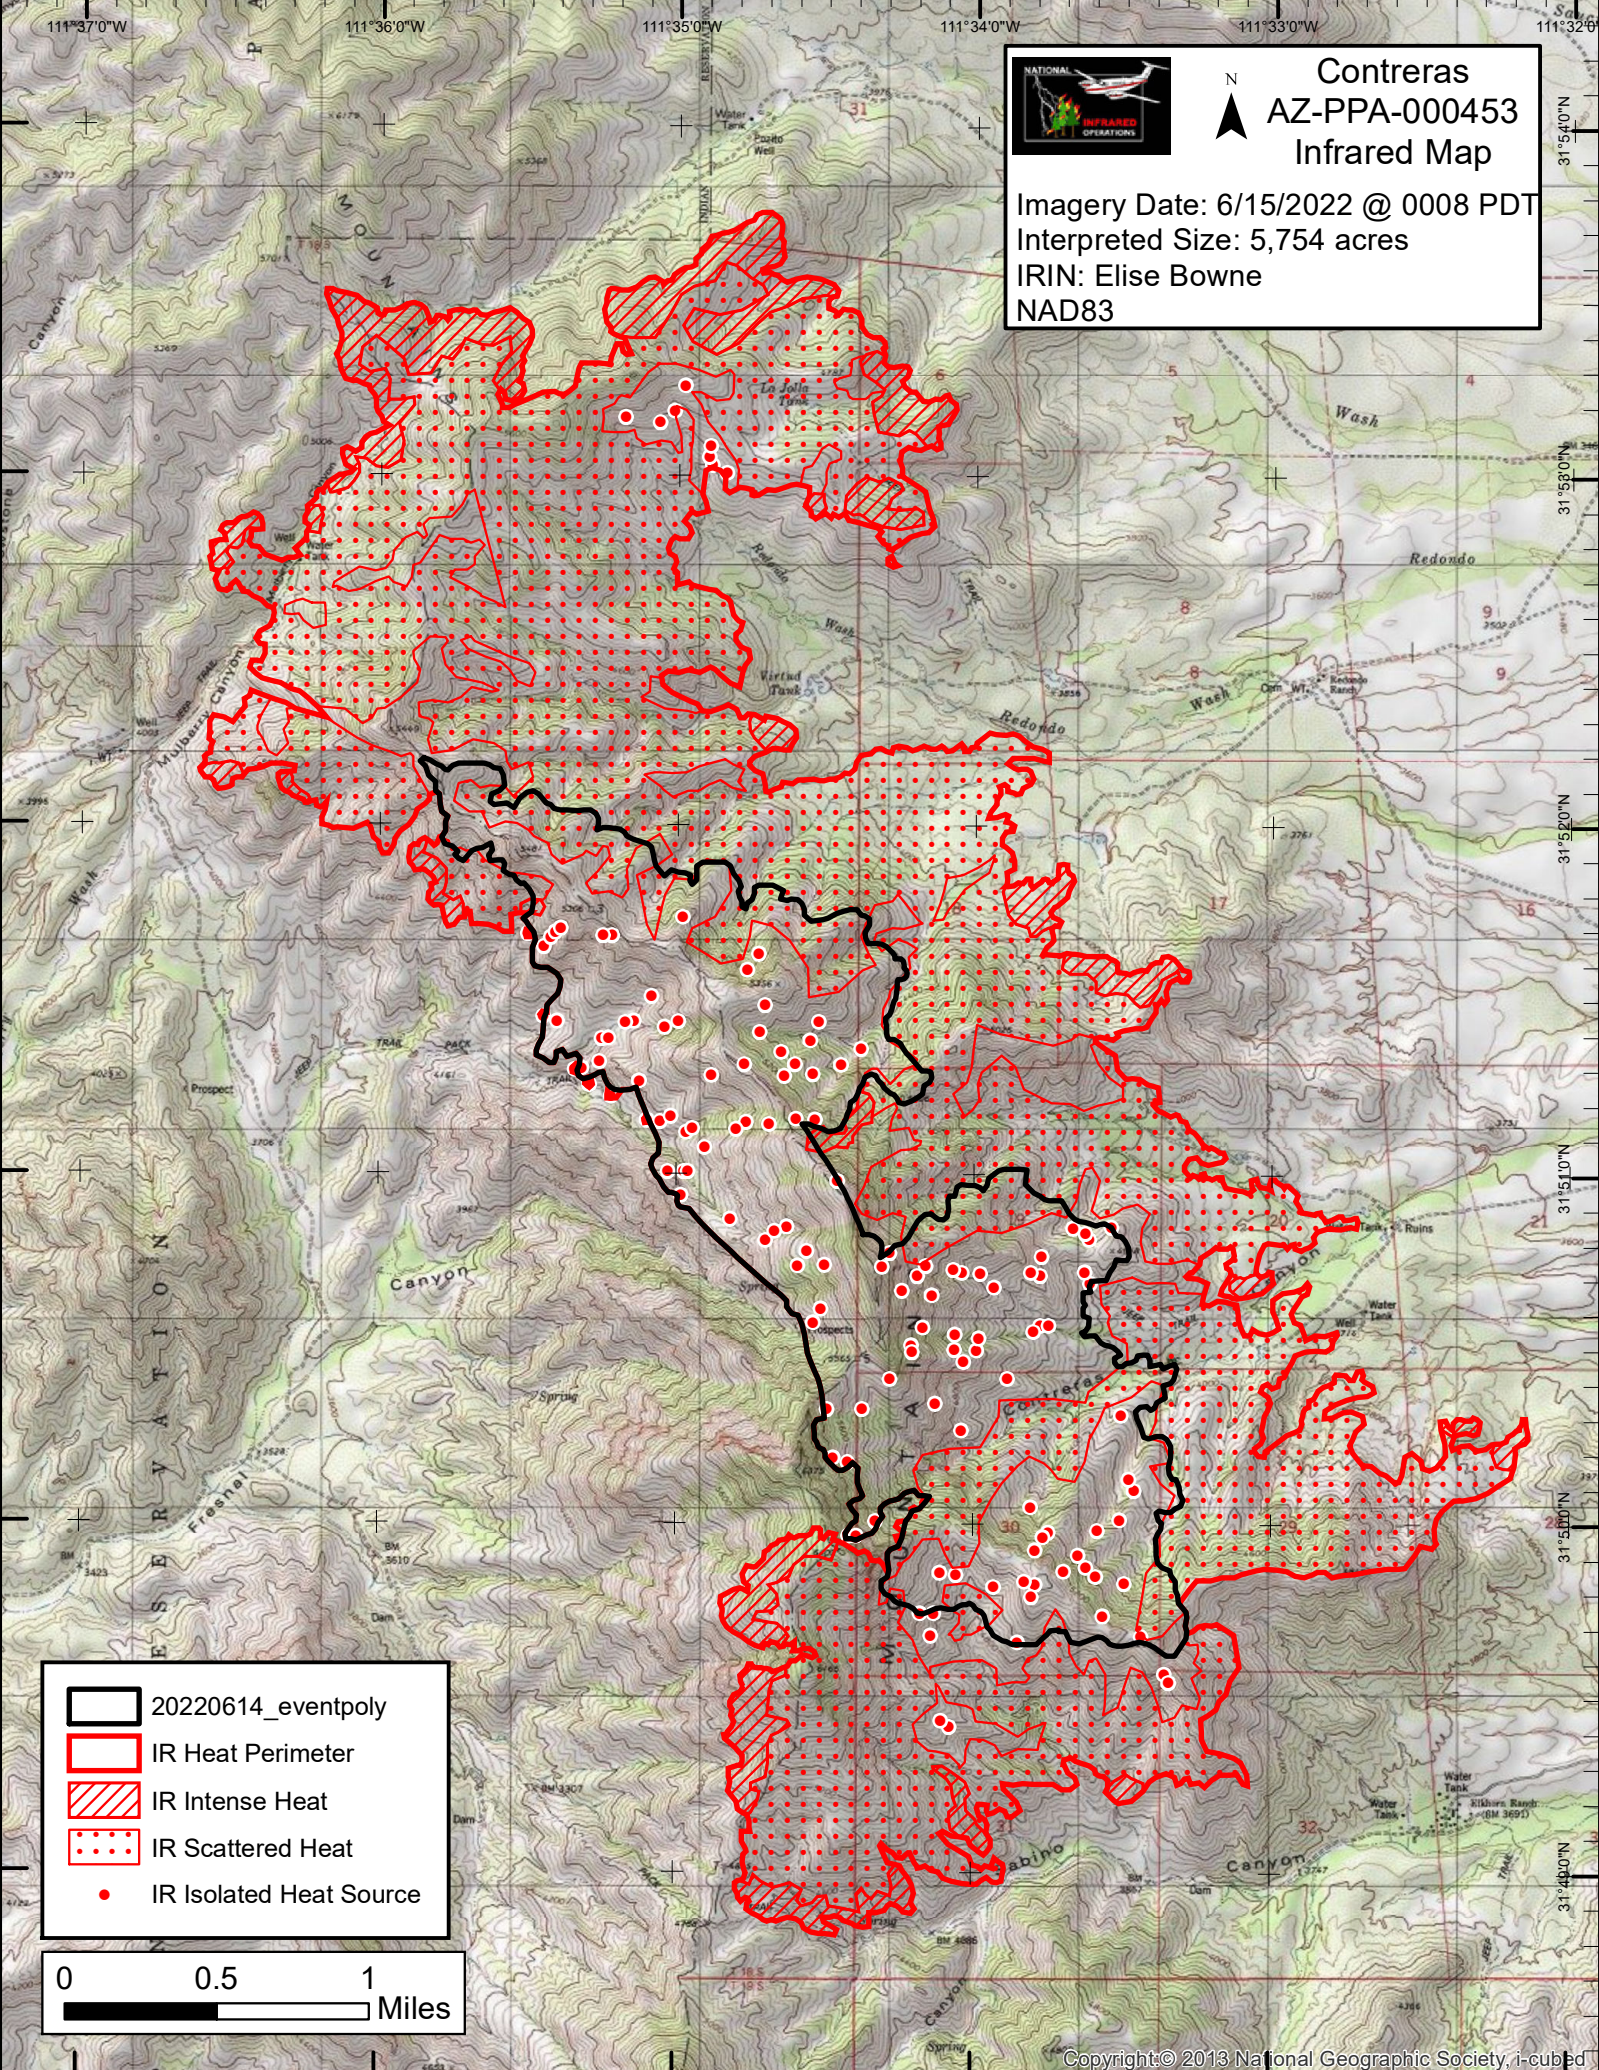

111°37'0"W 111°36'0"W 111°35'0"W 111°34'0"W 111°33'0"W 111°32'0"W

Contreras
AZ-PPA-000453
Infrared Map

Imagery Date: 6/15/2022 @ 0008 PDT
Interpreted Size: 5,754 acres
IRIN: Elise Bowne
NAD83

-  20220614_eventpoly
-  IR Heat Perimeter
-  IR Intense Heat
-  IR Scattered Heat
-  IR Isolated Heat Source