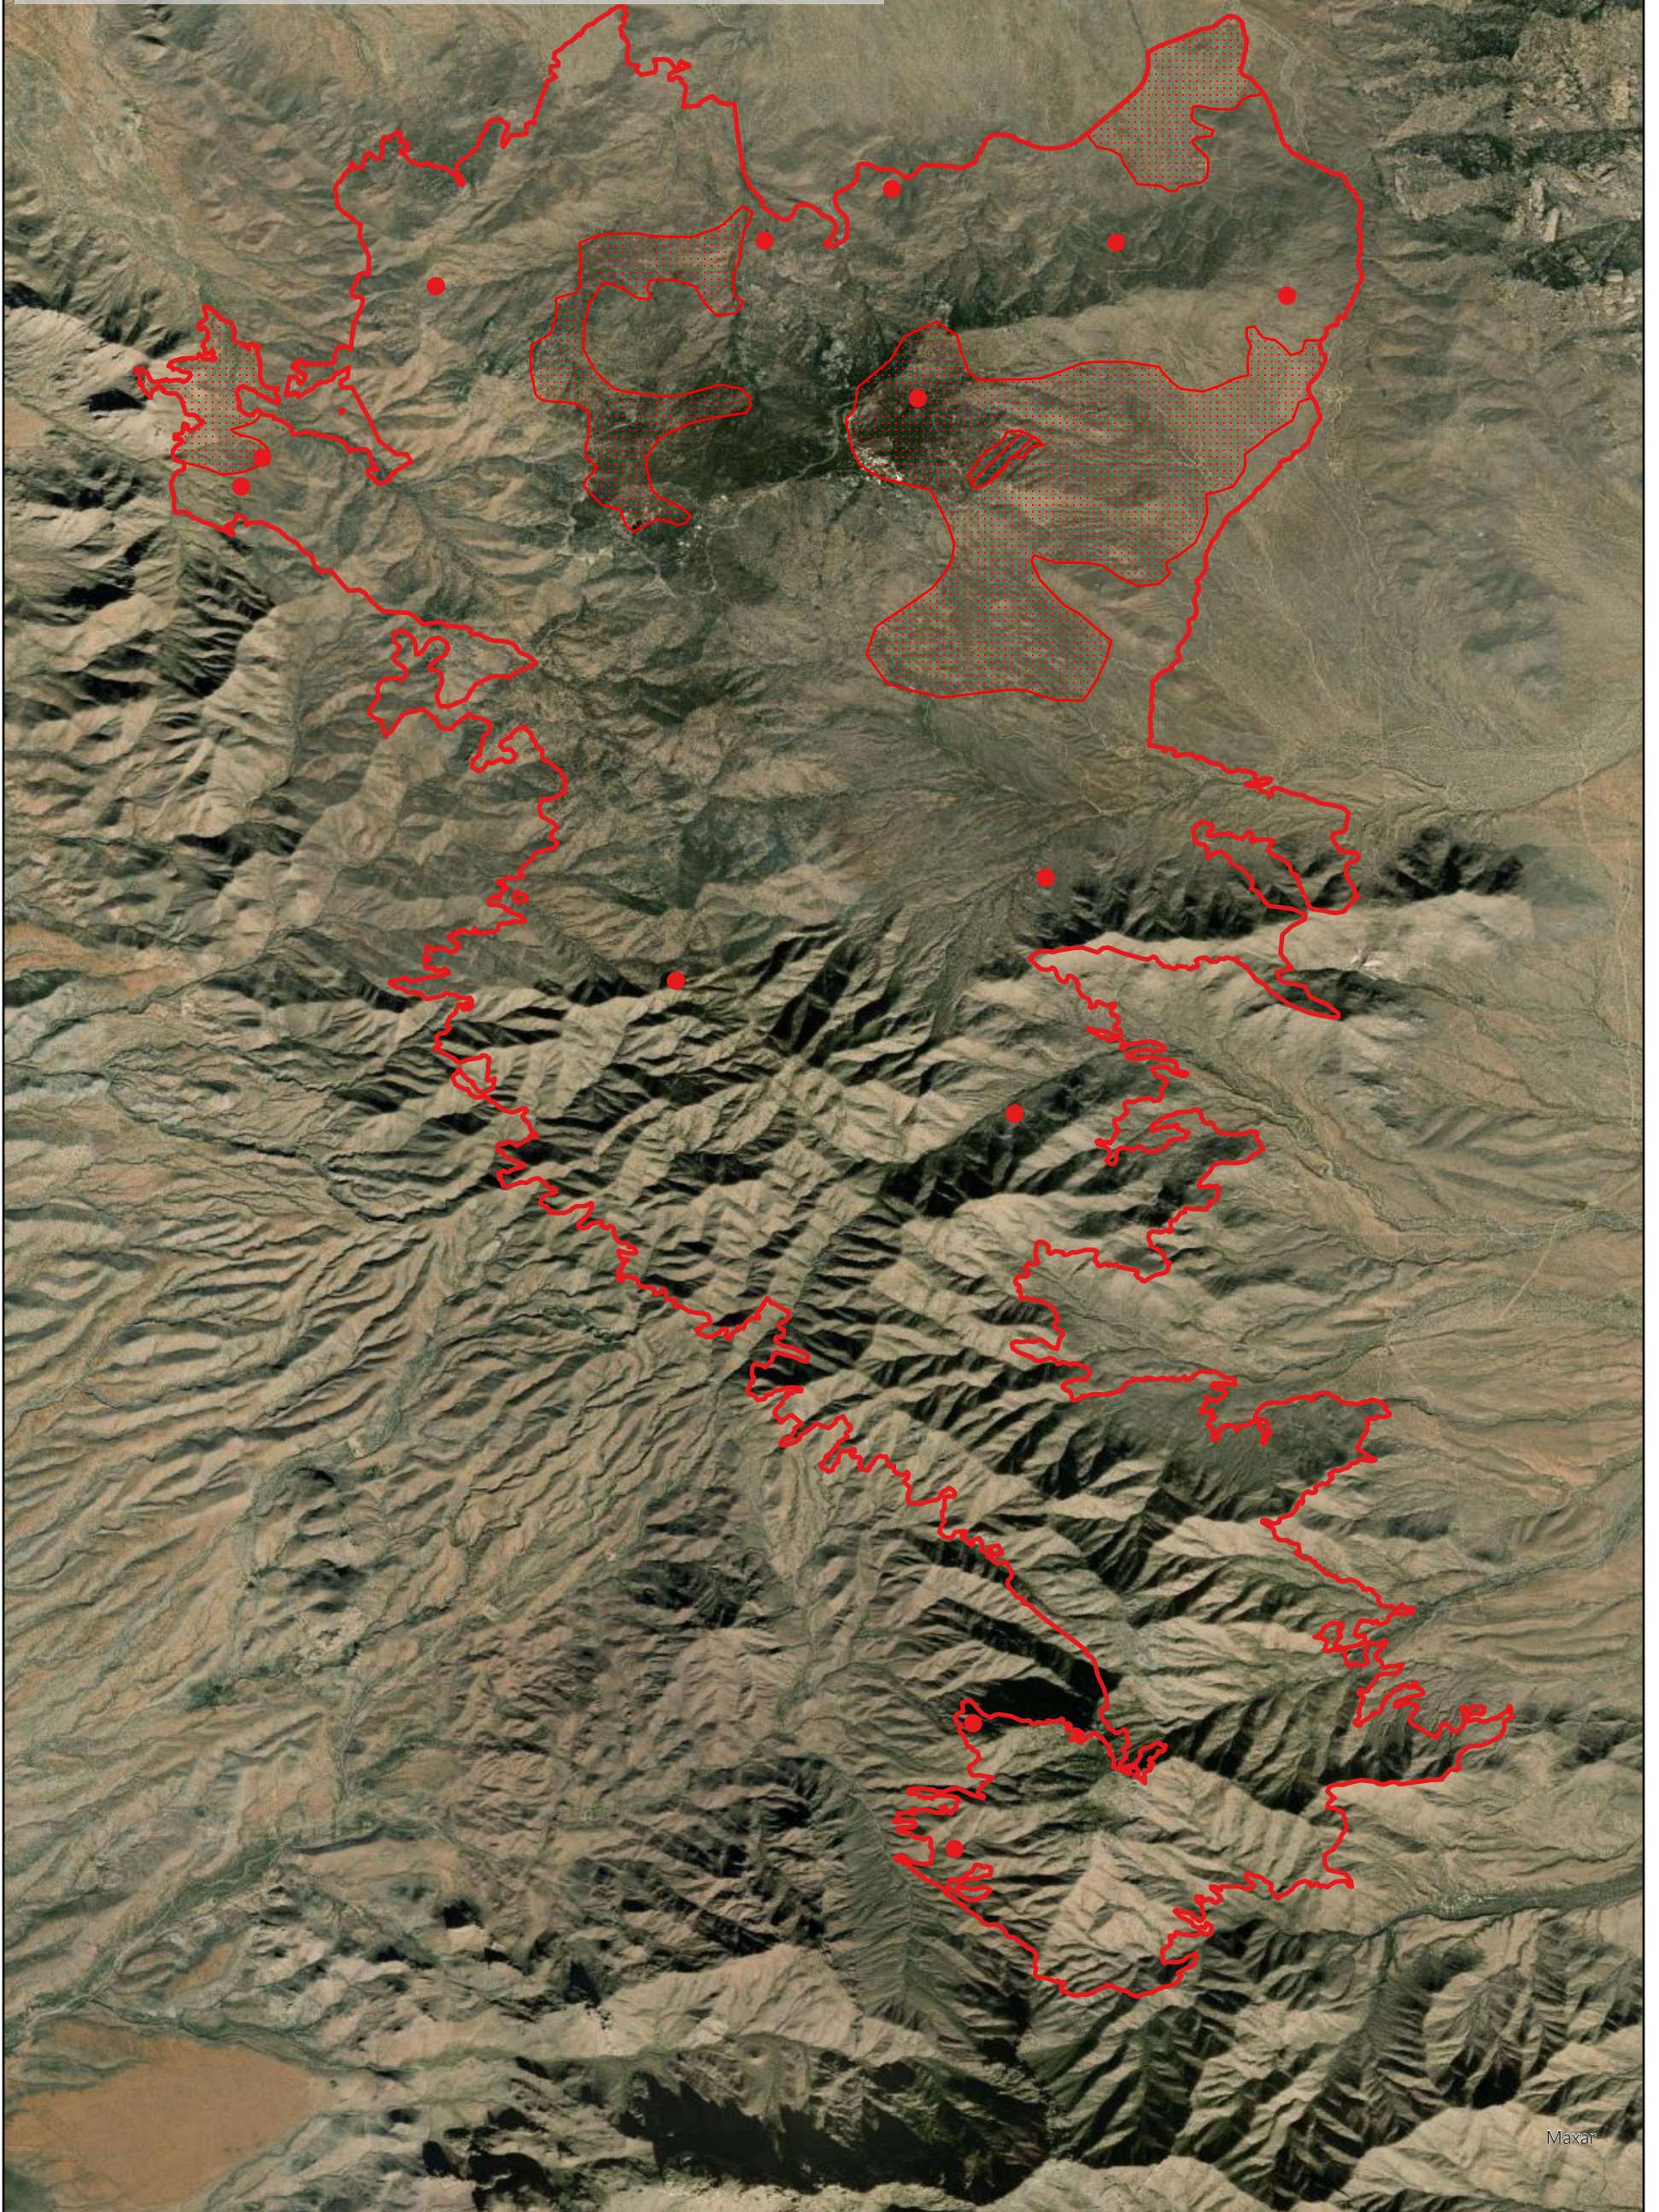

# Contreras IR Map

## AZ-PPA-000453

23 June 2022 at 0056 MST

29,482.5 Interpreted Acres

### Legend

- Isolated Heat
- ▨ Scattered Heat
- ▭ Burn Perimeter
- ▨ Intense Heat

Scale: 1:70,000

Projection: UTM 11

Produced by: Owyhee Air Research, LLC

IR Interpreter: S. Focht

Contact: [gis@owyheear.com](mailto:gis@owyheear.com) (208) 442-5405

0 1 2 3 Miles