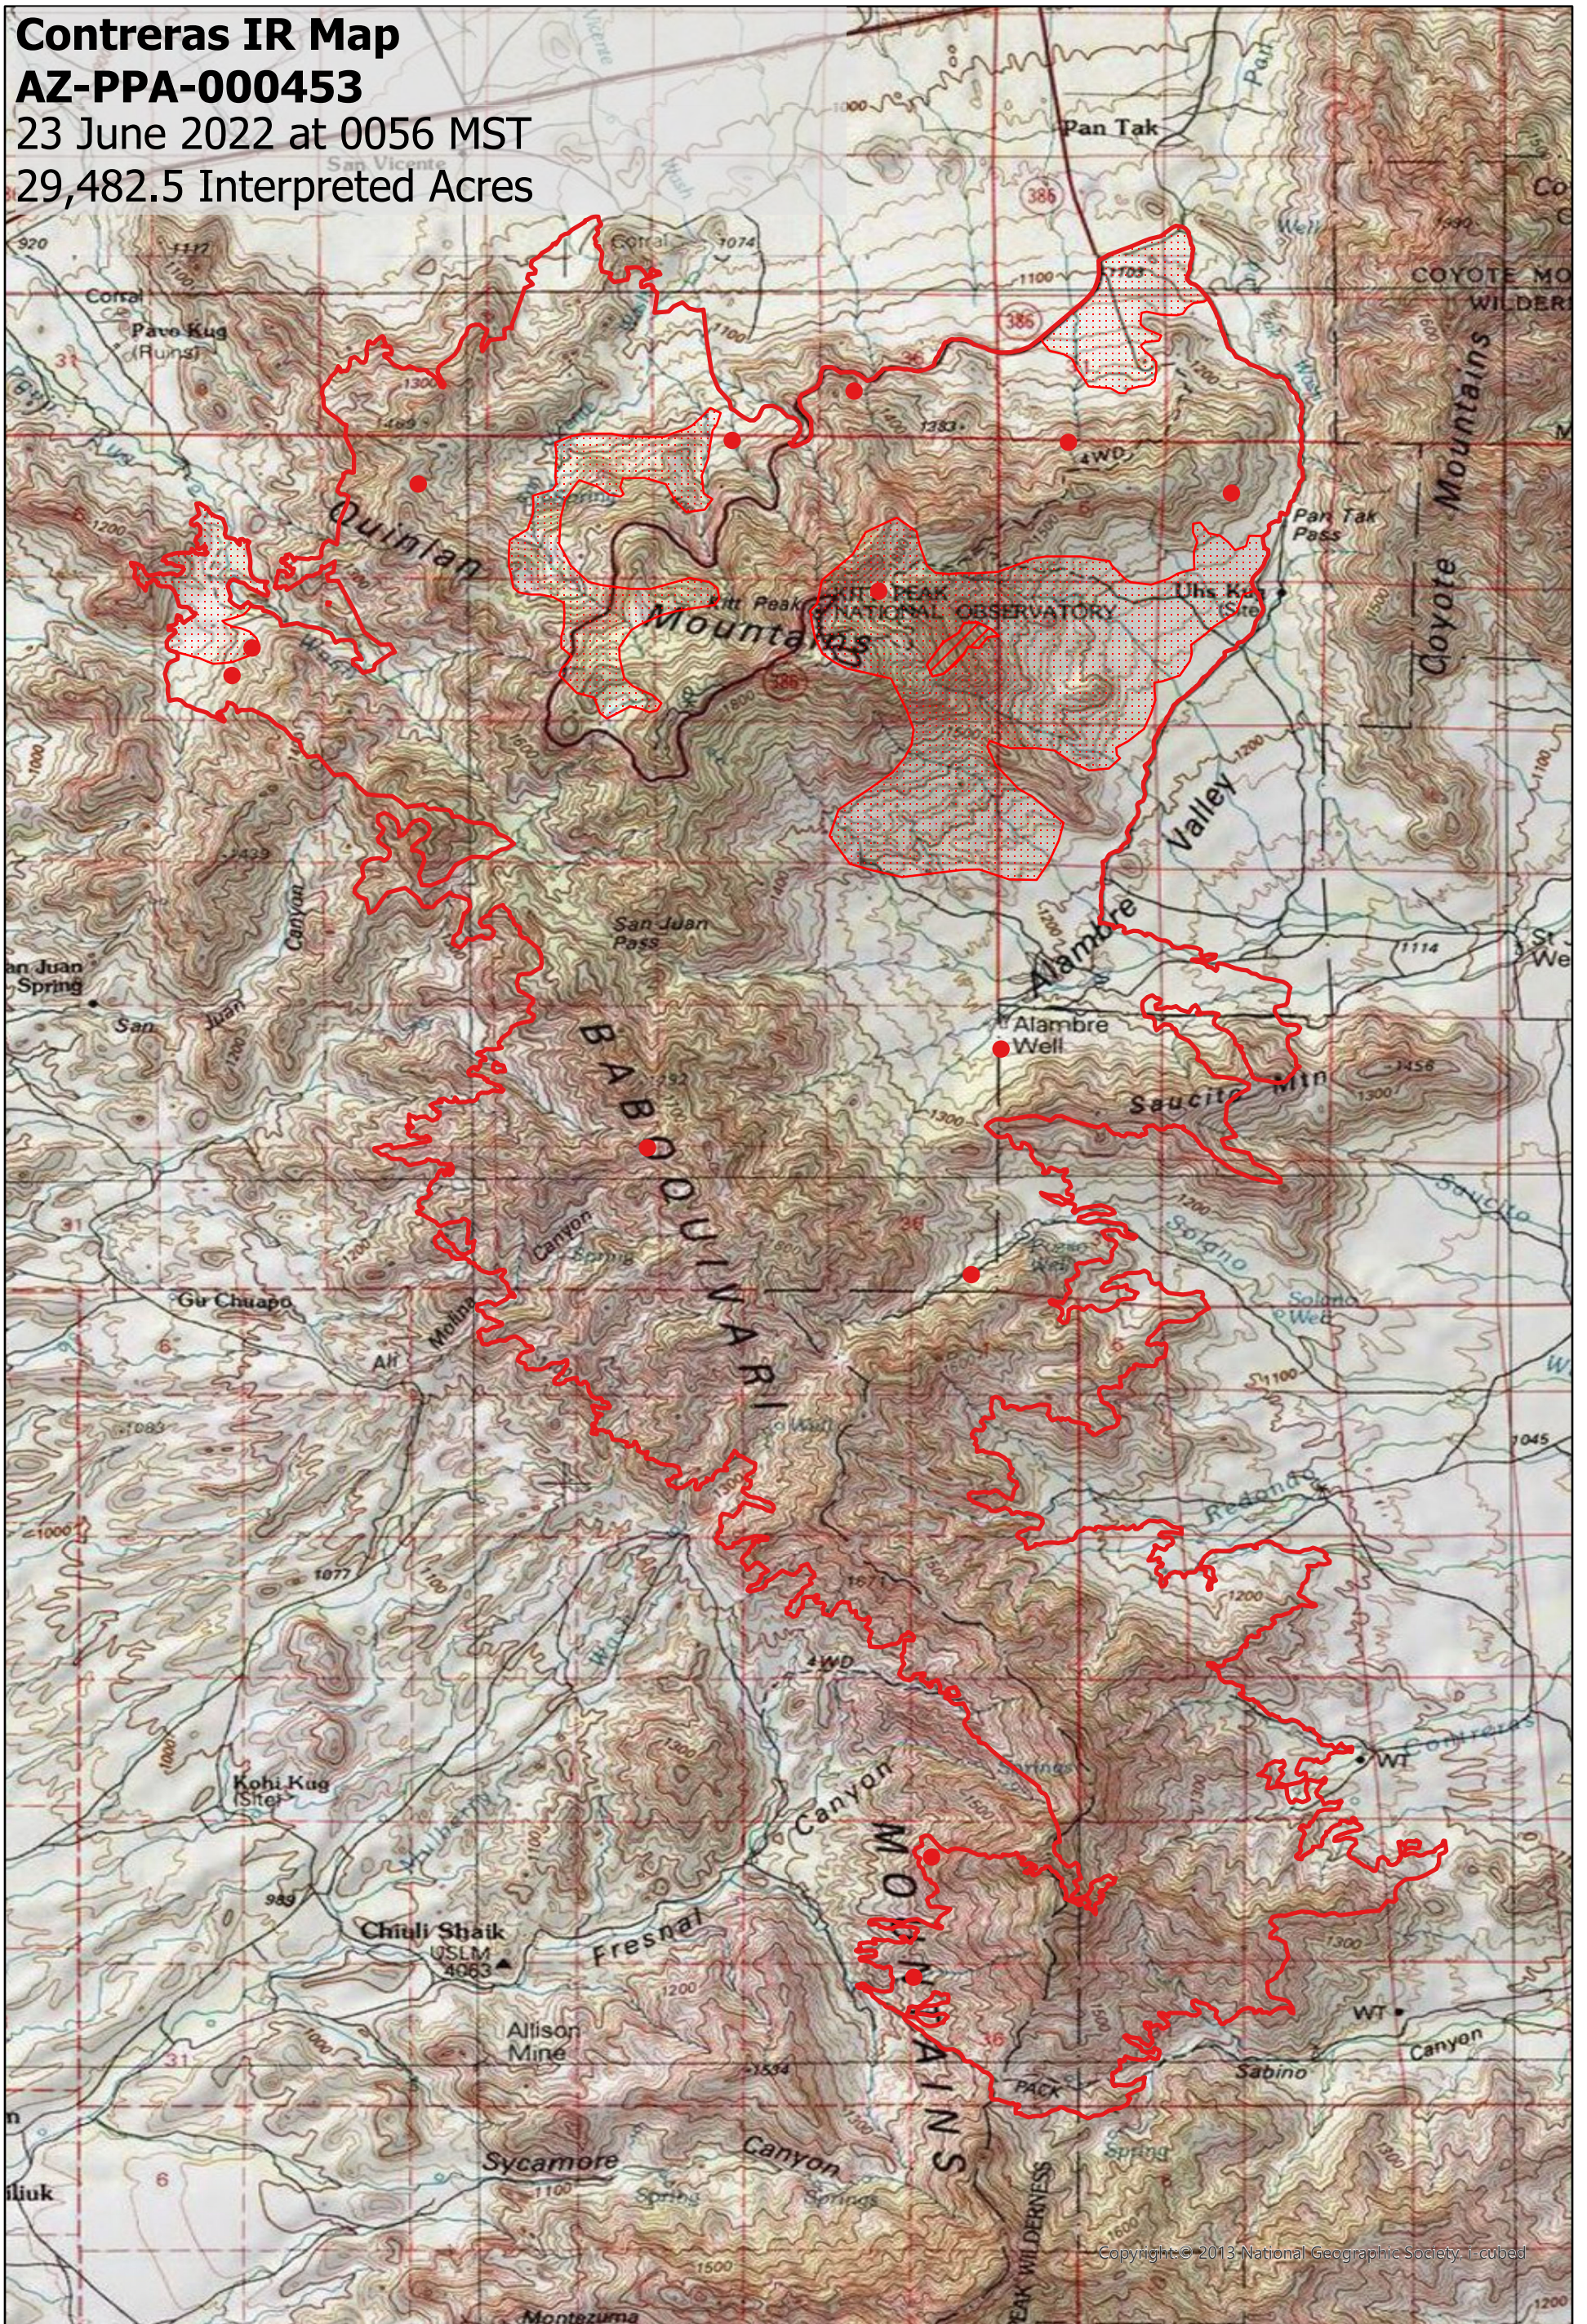

Contreras IR Map

AZ-PPA-000453

23 June 2022 at 0056 MST

29,482.5 Interpreted Acres

Legend

- Isolated Heat
- Scattered Heat
- Burn Perimeter
- ▨ Intense Heat

Scale: 1:70,000

Projection: UTM 11