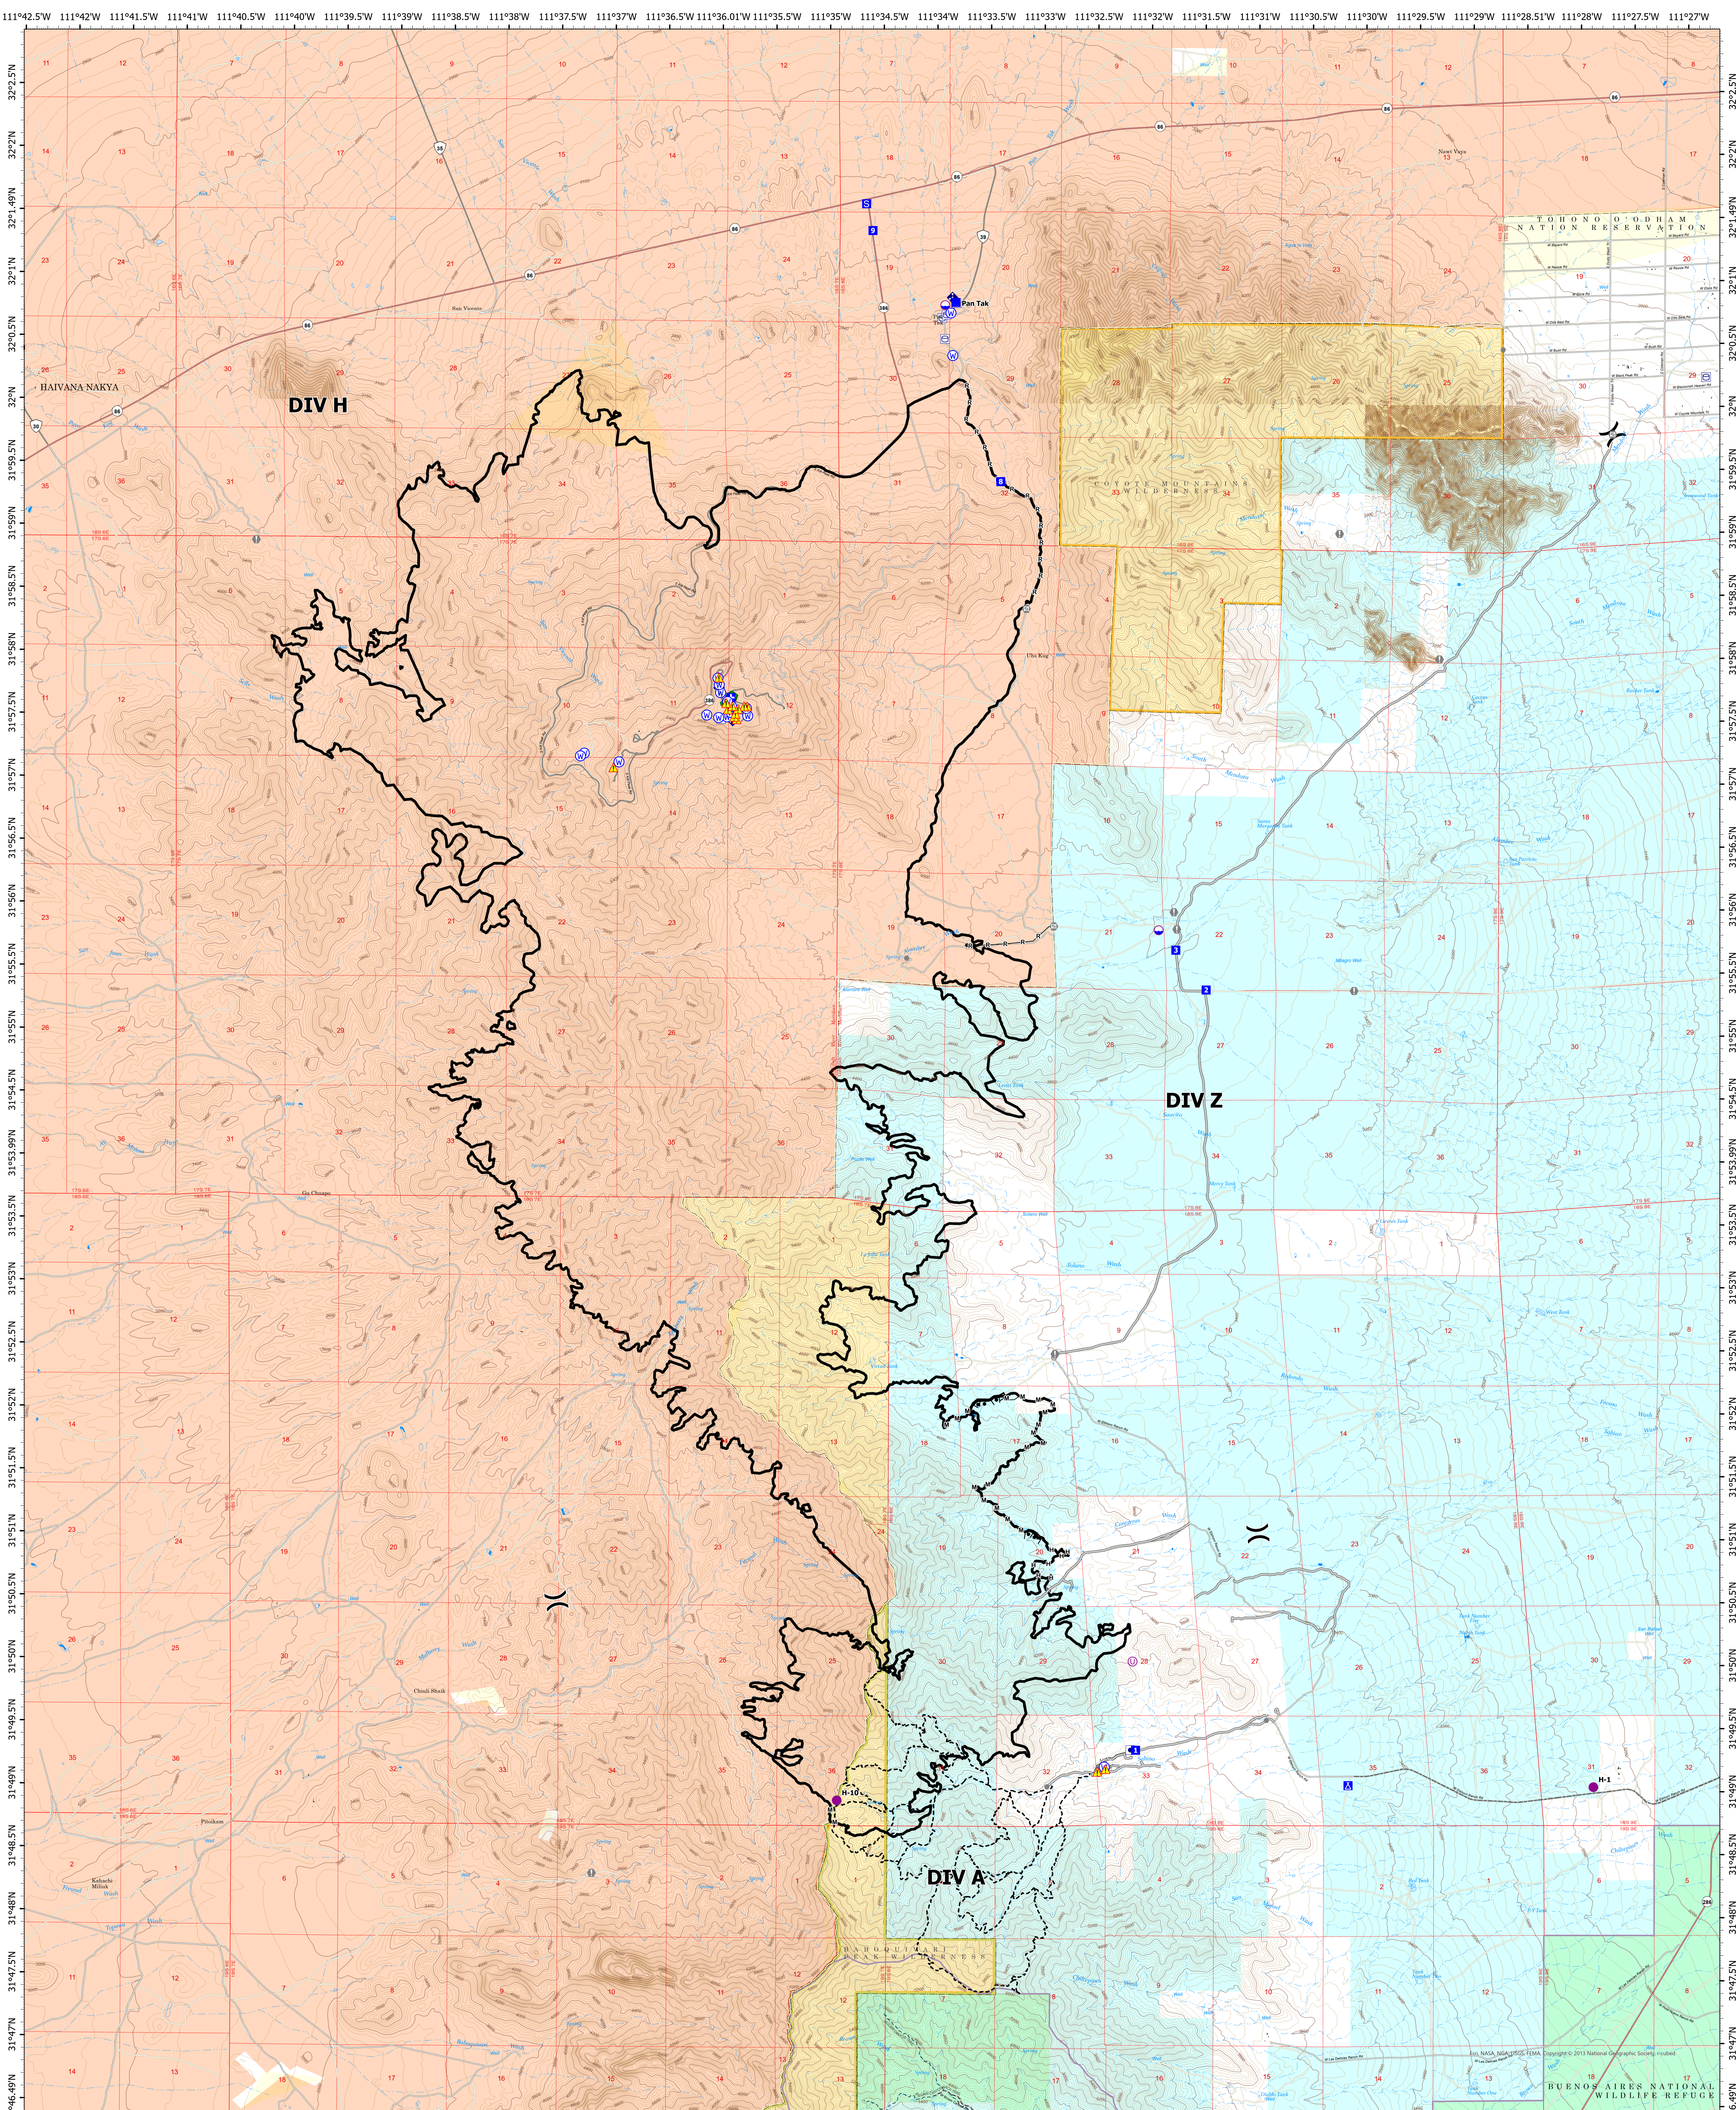

OPERATIONS

06/25/2022 - 29,482 Acres

CONTRERAS

CONTRERAS
AZ-PPA-000453
Day Operational Period
06/25/2022

29,482 acres
6/23/2022 @ 00:56

Acres from IR
North American 1983 Datum. Lat/Long
Grid

- Other Property
- Water Tank
- Dip Site
- Medical
- Helispot
- Unimproved Landing Area
- Division Break
- Medical
- Drop Point
- Camp
- Staging Area
- Value at Risk
- Other
- Gate
- Repair Point
- Fence - Cut/ Damaged
- Weather Unit
- Repeater
- Hazard
- Water Source
- Completed Burnout
- Completed Hand Line
- Completed Mixed Construction Line
- Completed Road as Line
- Access or Improved Road
- Other
- Livestock Trails
- Contained
- Buildings
- Wilderness Boundary, BLM
- Area of Critical Environmental Concern, BLM
- BLM
- Indian Lands
- Private
- State
- USFWS