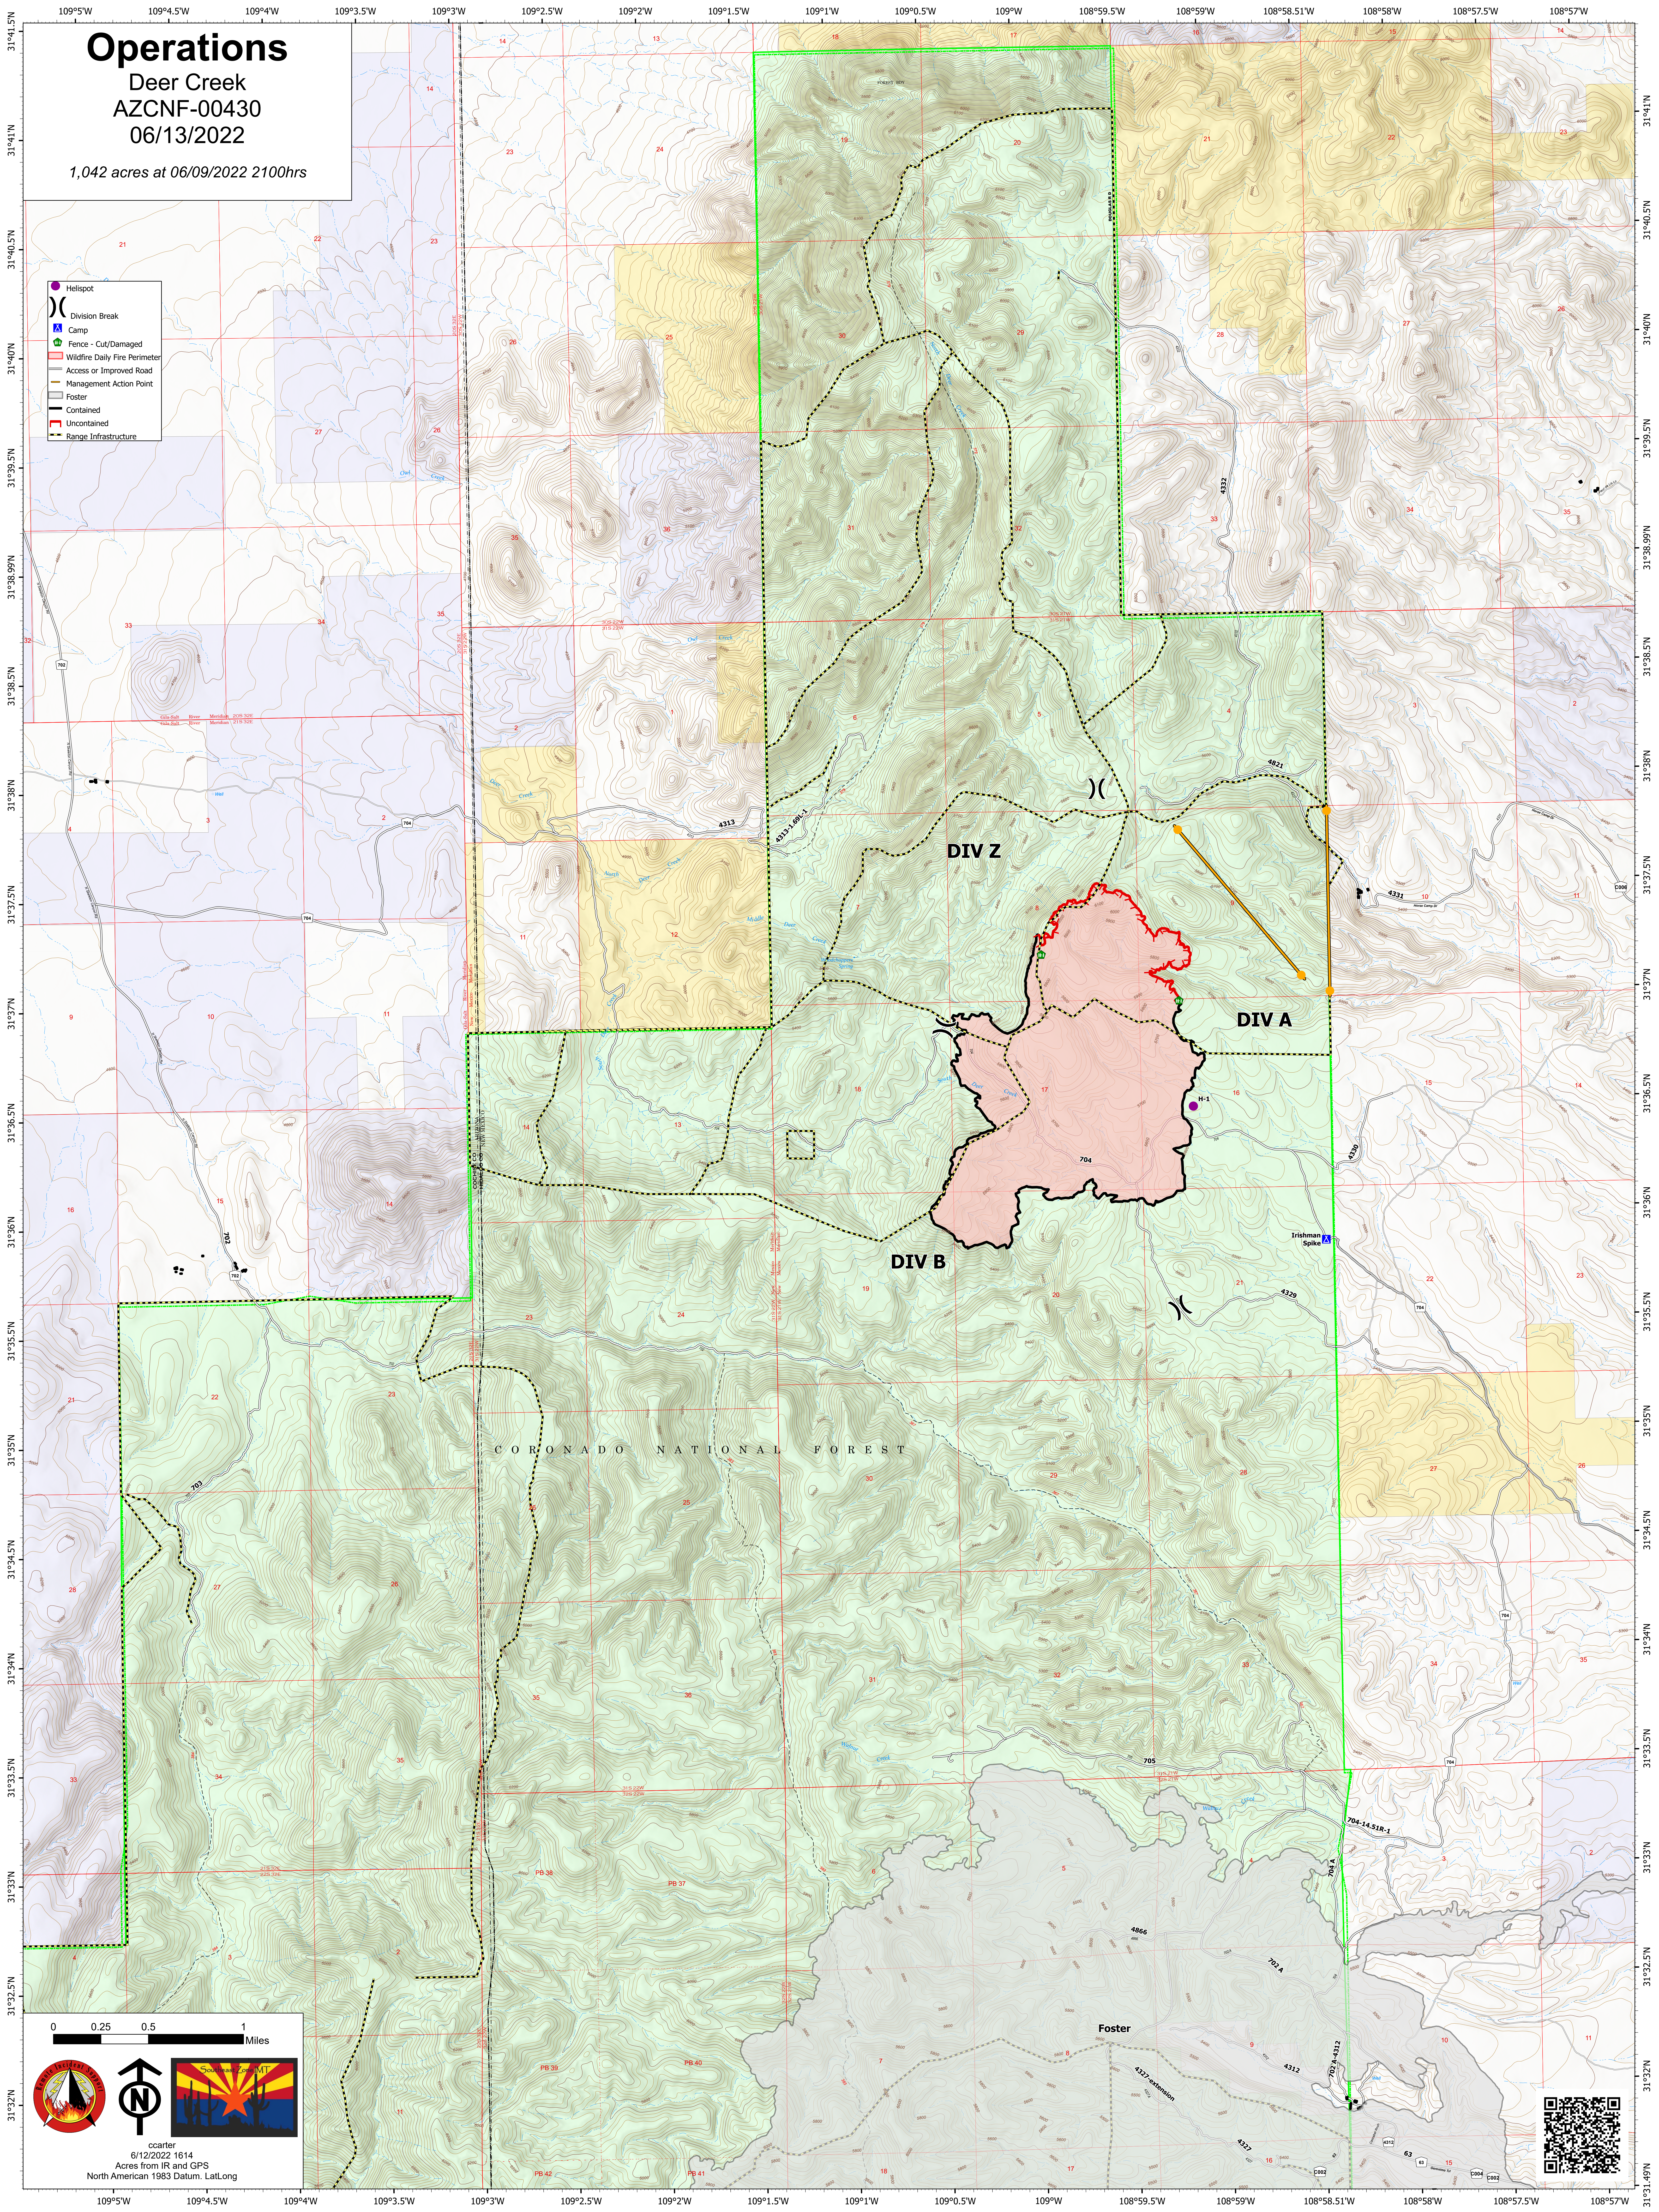

Operations

Deer Creek
AZCNF-00430
06/13/2022

1,042 acres at 06/09/2022 2100hrs

- Helispot
- () Division Break
- ⛑ Camp
- ⚡ Fence - Cut/Damaged
- ▭ Wildfire Daily Fire Perimeter
- ▭ Access or Improved Road
- ▭ Management Action Point
- ▭ Foster
- ▭ Contained
- ▭ Uncontained
- ▭ Range Infrastructure

ccarter
6/12/2022 1614
Acres from IR and GPS
North American 1983 Datum, Lat/Long