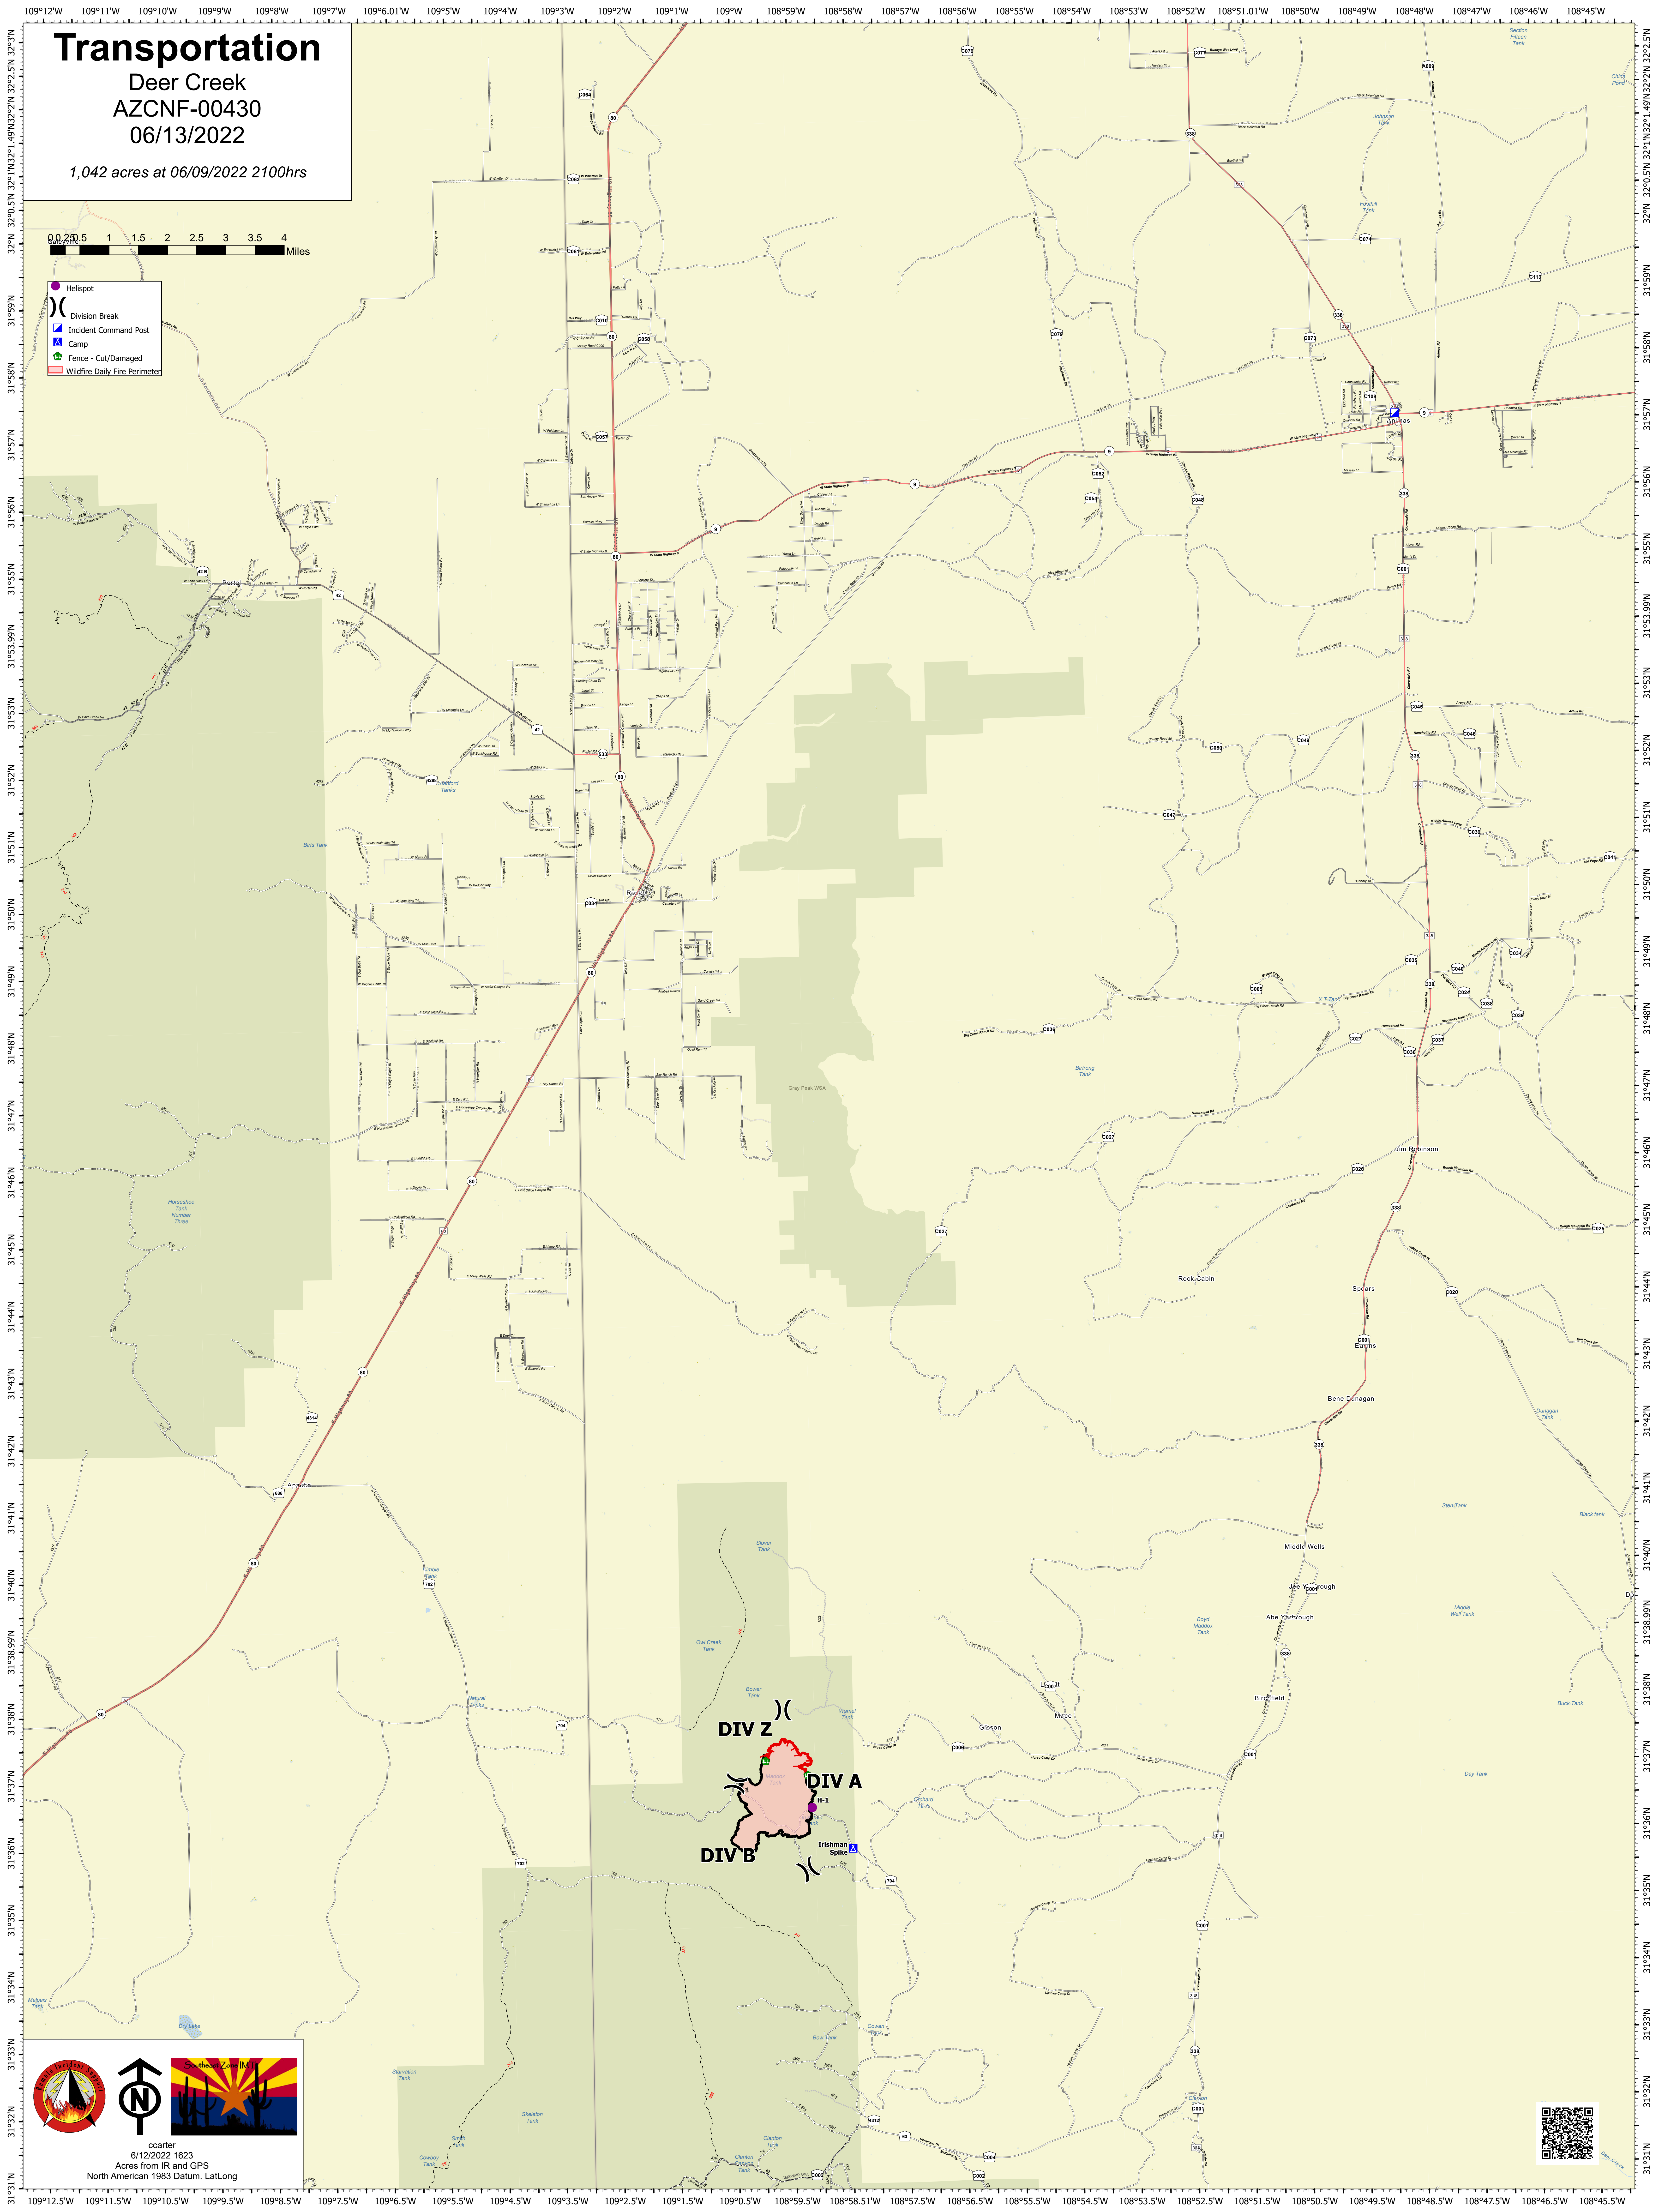

Transportation

Deer Creek
AZCNF-00430
06/13/2022

1,042 acres at 06/09/2022 2100hrs

- Hellsport
- Division Break
- Incident Command Post
- Camp
- Fence - Cut/Damaged
- Wildfire Daily Fire Perimeter

ccarter
6/12/2022 1623
Acres from IR and GPS
North American 1983 Datum, Lat/Long