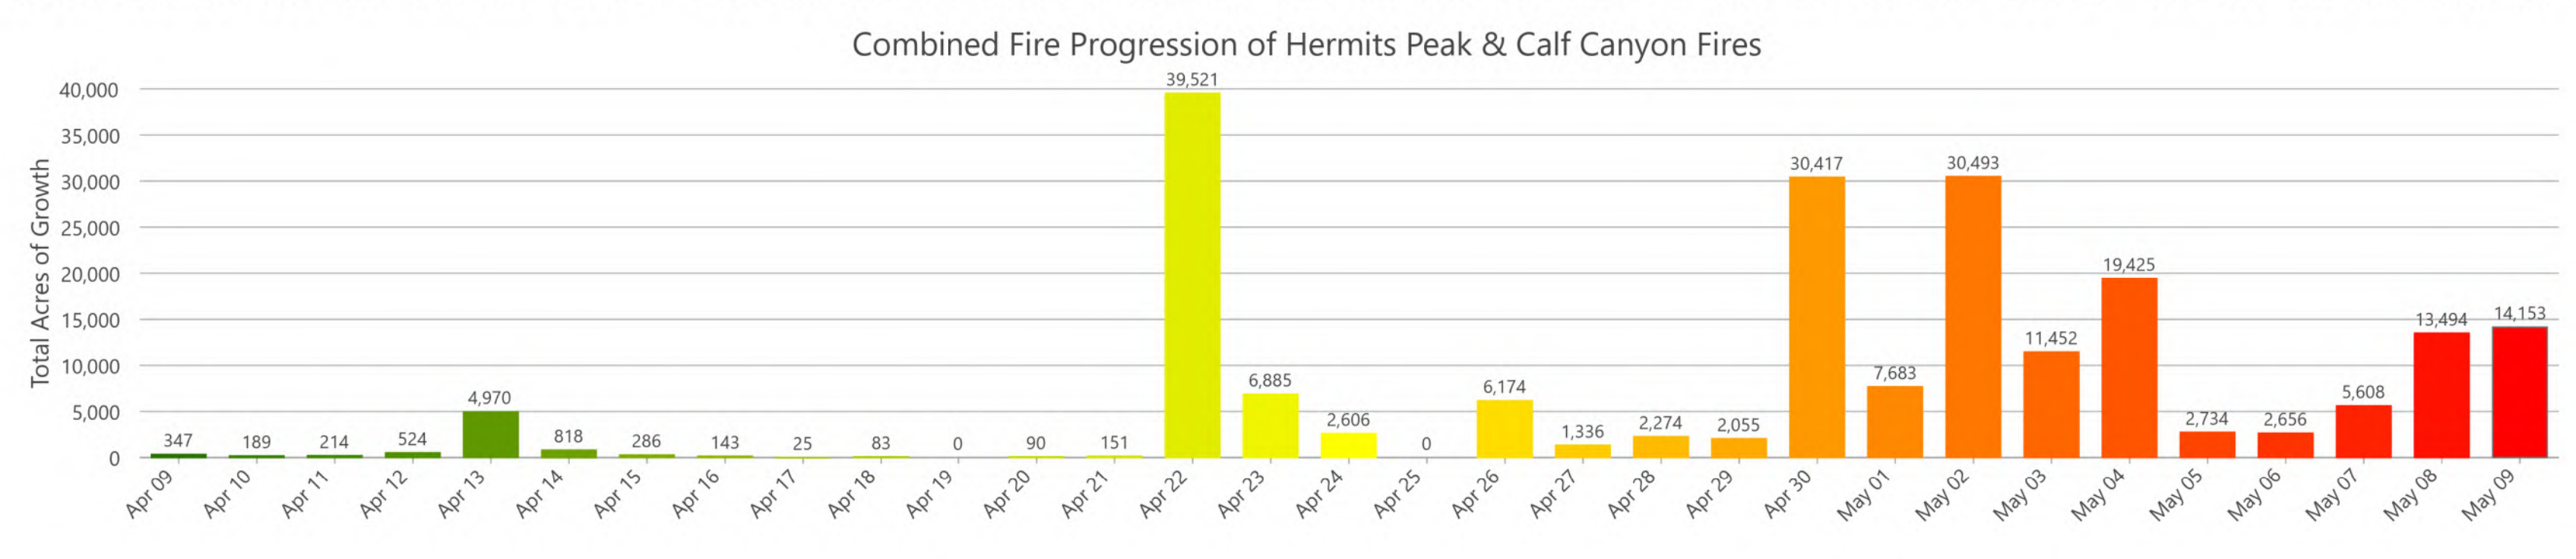

Progression
 Hermits Peak NM-SNF-000027
 Calf Canyon NM-SNF-000028

Day Incident Operations 5/10/2022
 Total GIS Acres 203,920
 05/09/2022 2:50 hr
 Acres from IR and GPS

Map Created by GIS/IR/ET/IR/W/IR/IR/IR