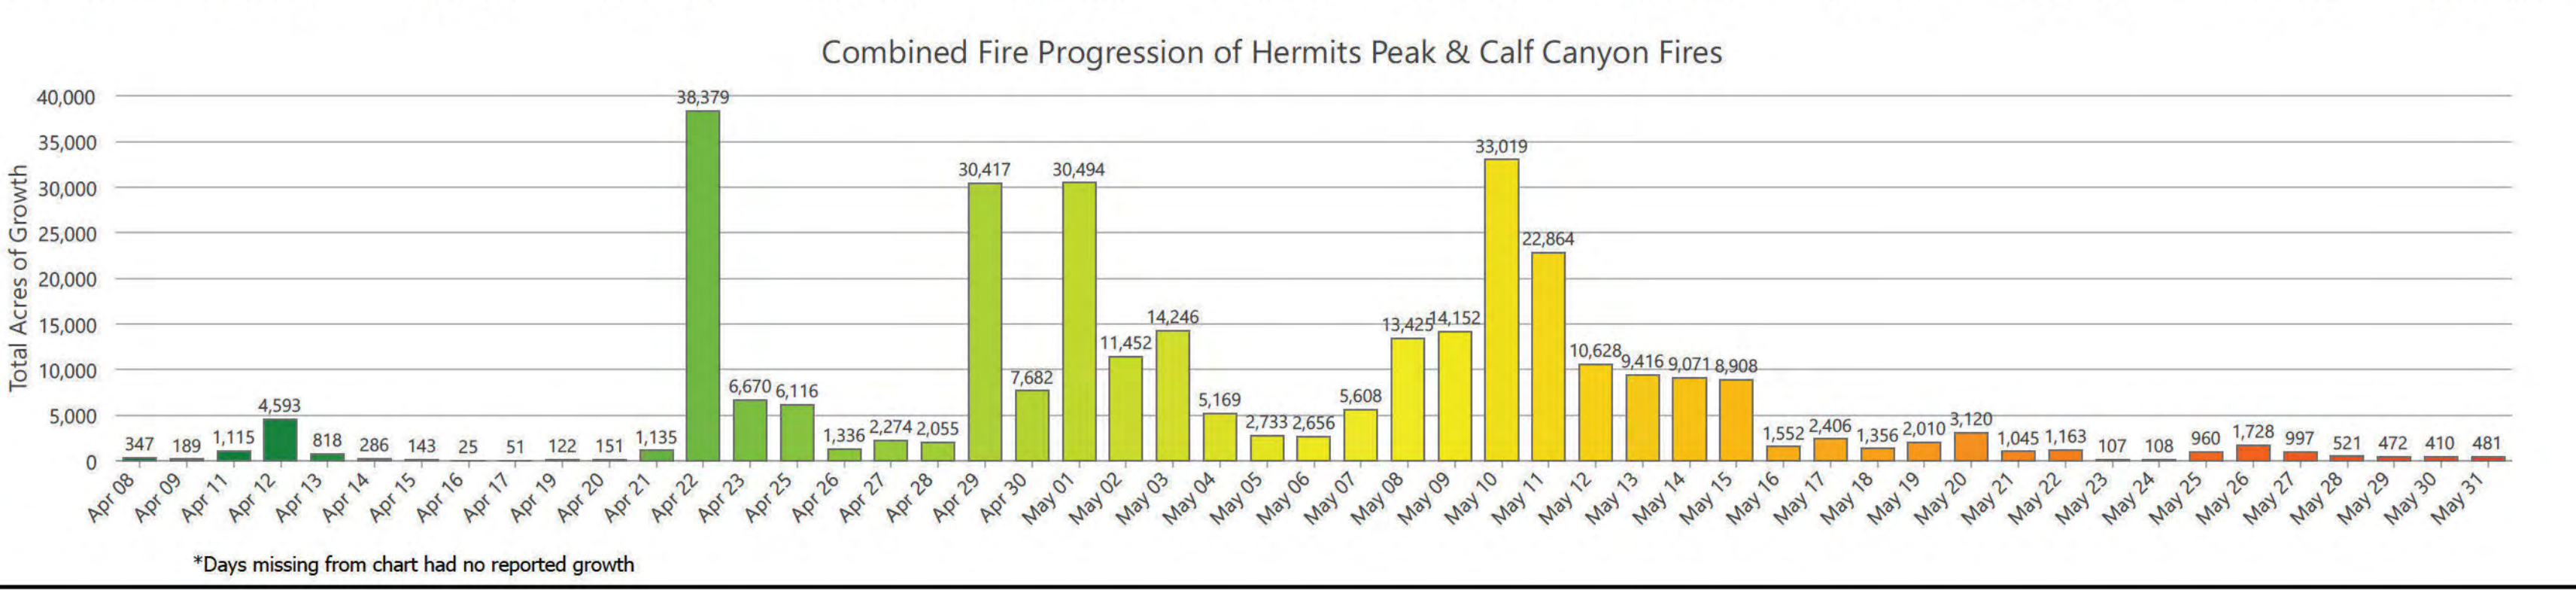

Progression

Hermits Peak NM-SNF-000027
Calf Canyon NM-SNF-000028

Day Incident Operations 6/1/2022
Total GIS Acres 315,830
05/31/2022 22:59
Acres from IR and GPS

0 1/2 1 2 Miles
0 1/2 1 2 Kilometers

Scale: 1:85,000

NATIONAL INCIDENT TEAMS
SOUTHWEST AREA INCIDENT TEAM 2

Map Created 05/30/2022 10:48 by gpkat