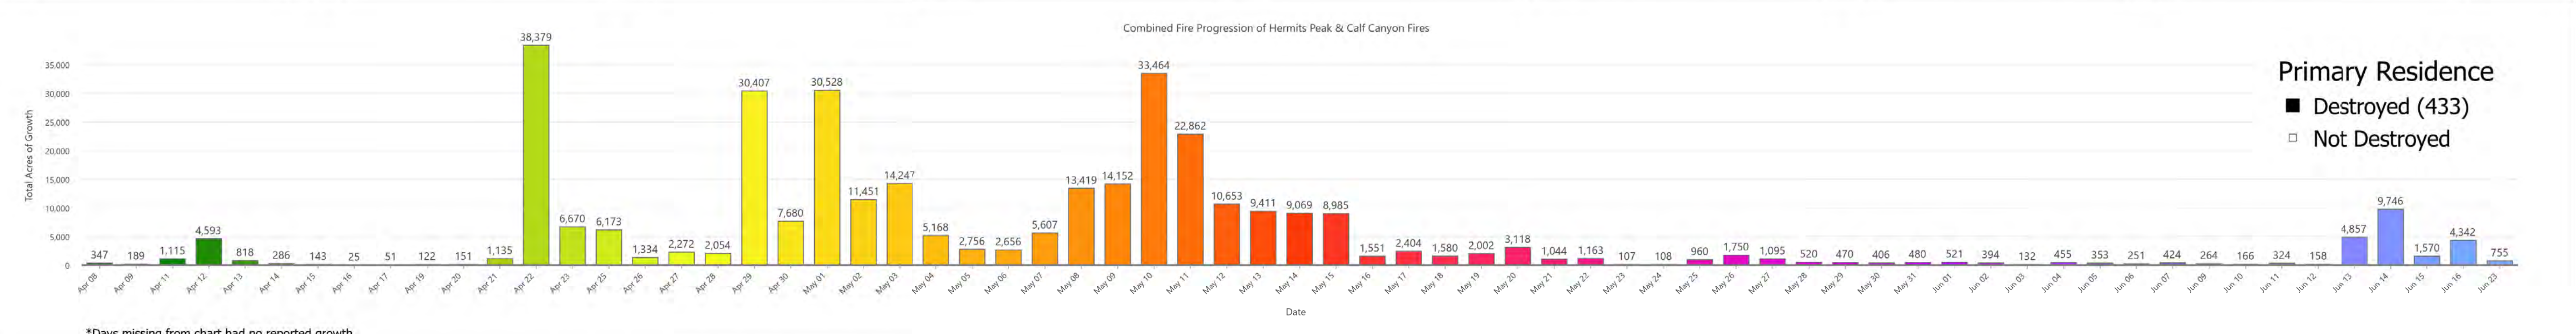

Primary Residence
■ Destroyed (433)
□ Not Destroyed

*Days missing from chart had no reported growth