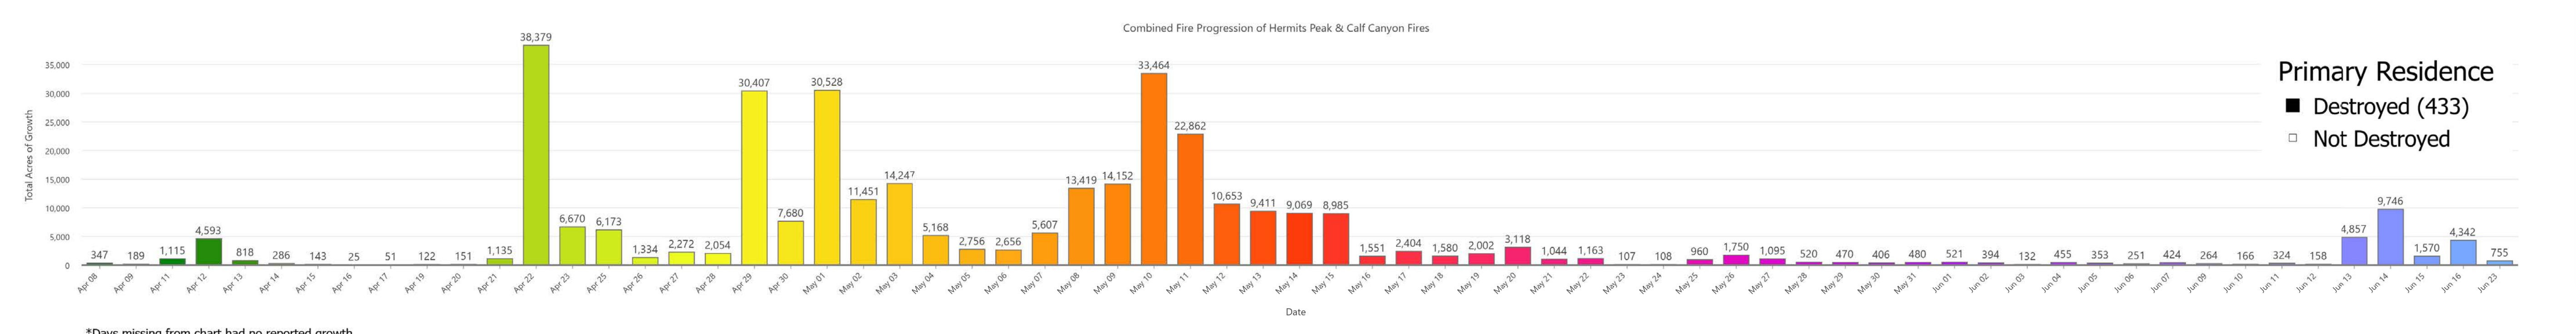

**PROGRESSION**  
 Hermits Peak NM-SNF-000027  
 Calf Canyon NM-SNF-000028  
 Total GIS Acres 341,735 06/23/2022 21:00 Acres from IR and GPS

Scale 1:85,000 - Created on 6/27/2022 18:55 - Datum used North American 1983 Datum, Lat/Long Grid  
 \*Days missing from chart had no reported growth