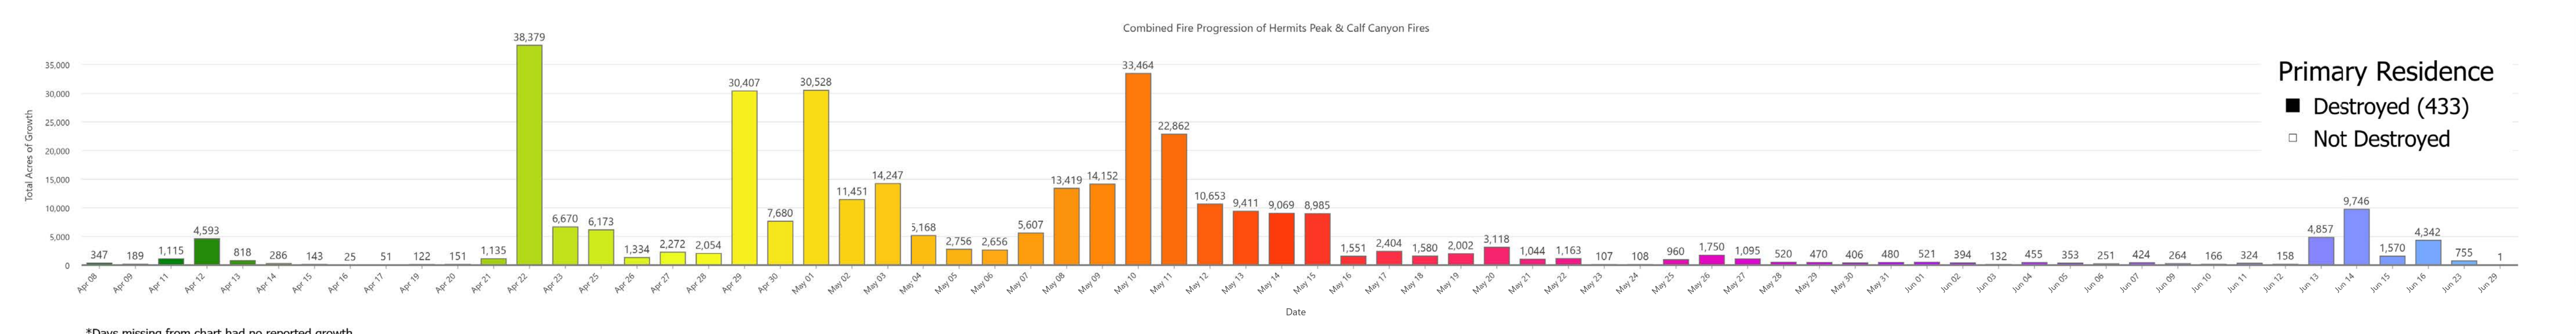

PROGRESSION
Hermits Peak NM-SNF-000027
Calf Canyon NM-SNF-000028
Total GIS Acres 341,735 06/29/2022 22:15 Acres from IR and GPS