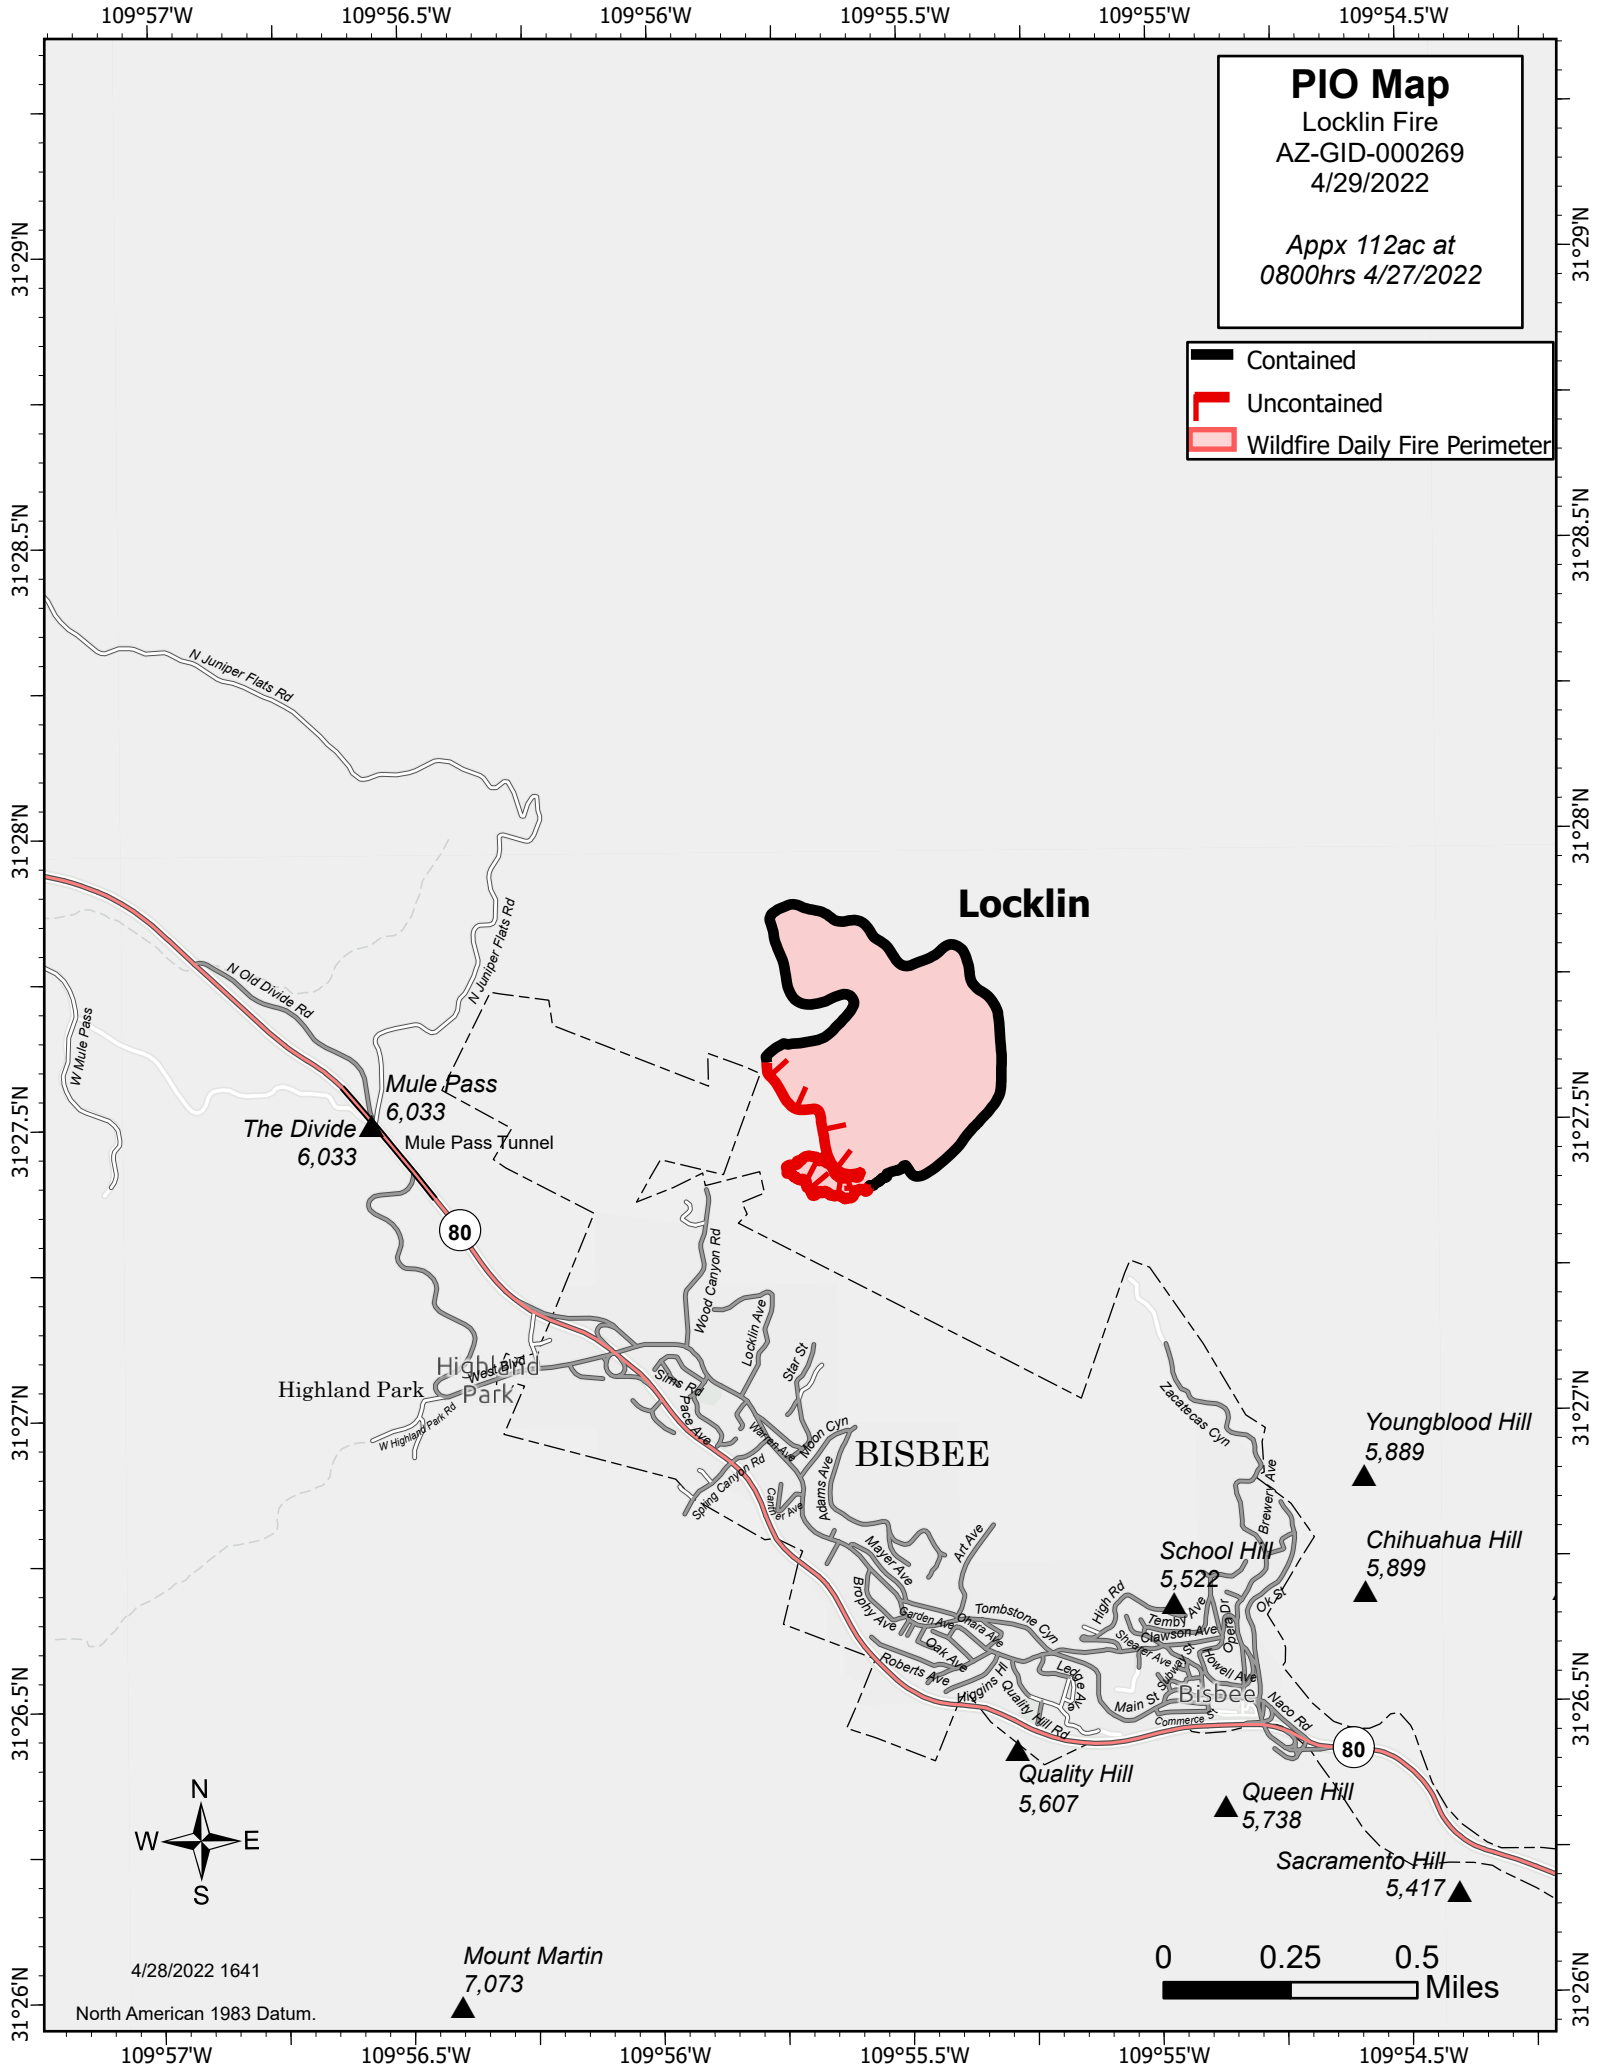

**PIO Map**  
 Locklin Fire  
 AZ-GID-000269  
 4/29/2022

Appx 112ac at  
 0800hrs 4/27/2022

-  Contained
-  Uncontained
-  Wildfire Daily Fire Perimeter

4/28/2022 1641  
 North American 1983 Datum.