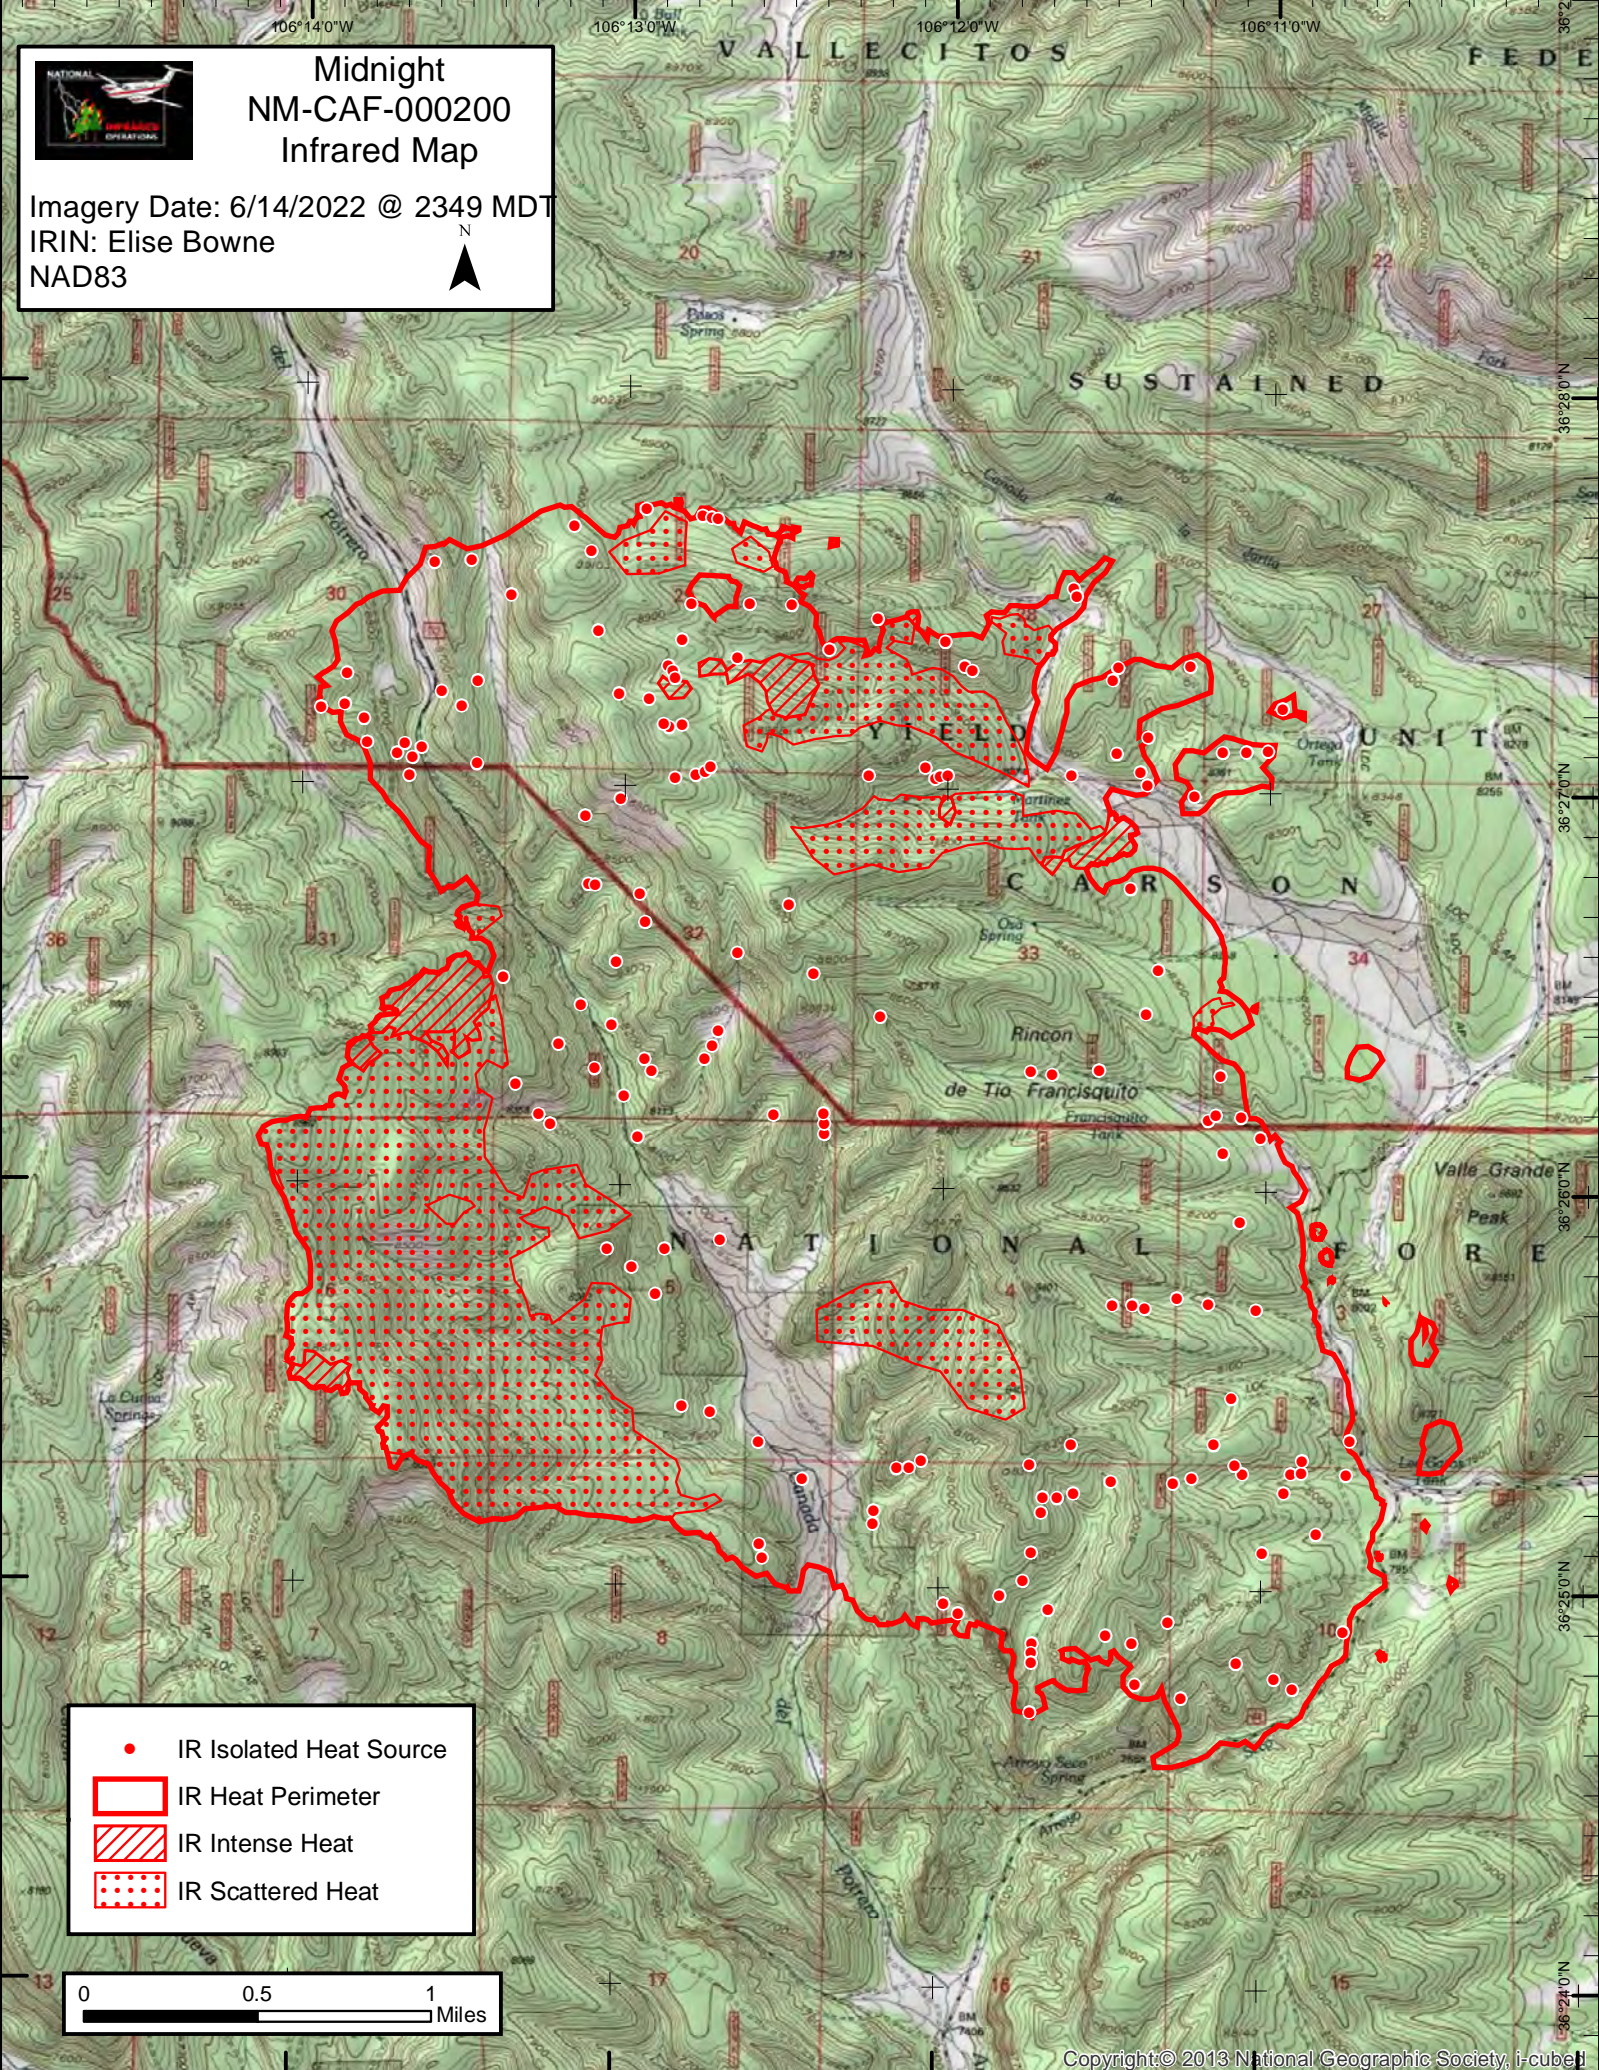

Midnight
 NM-CAF-000200
 Infrared Map

Imagery Date: 6/14/2022 @ 2349 MDT
 IRIN: Elise Bowne
 NAD83

- IR Isolated Heat Source
- ▭ IR Heat Perimeter
- ▨ IR Intense Heat
- ▤ IR Scattered Heat