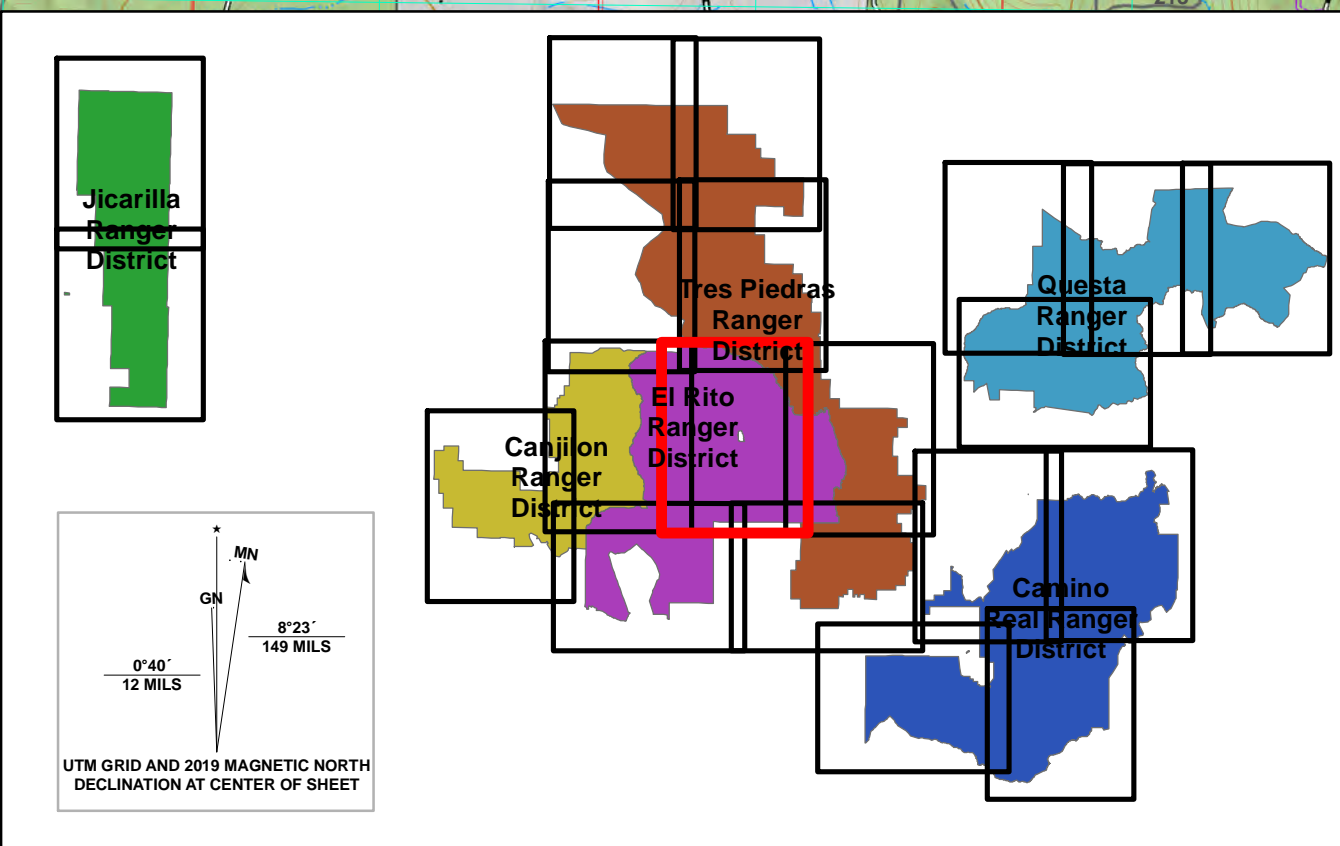

T28N
T27N
T26N
T25N
T24N

R6E R7E R8E R9E