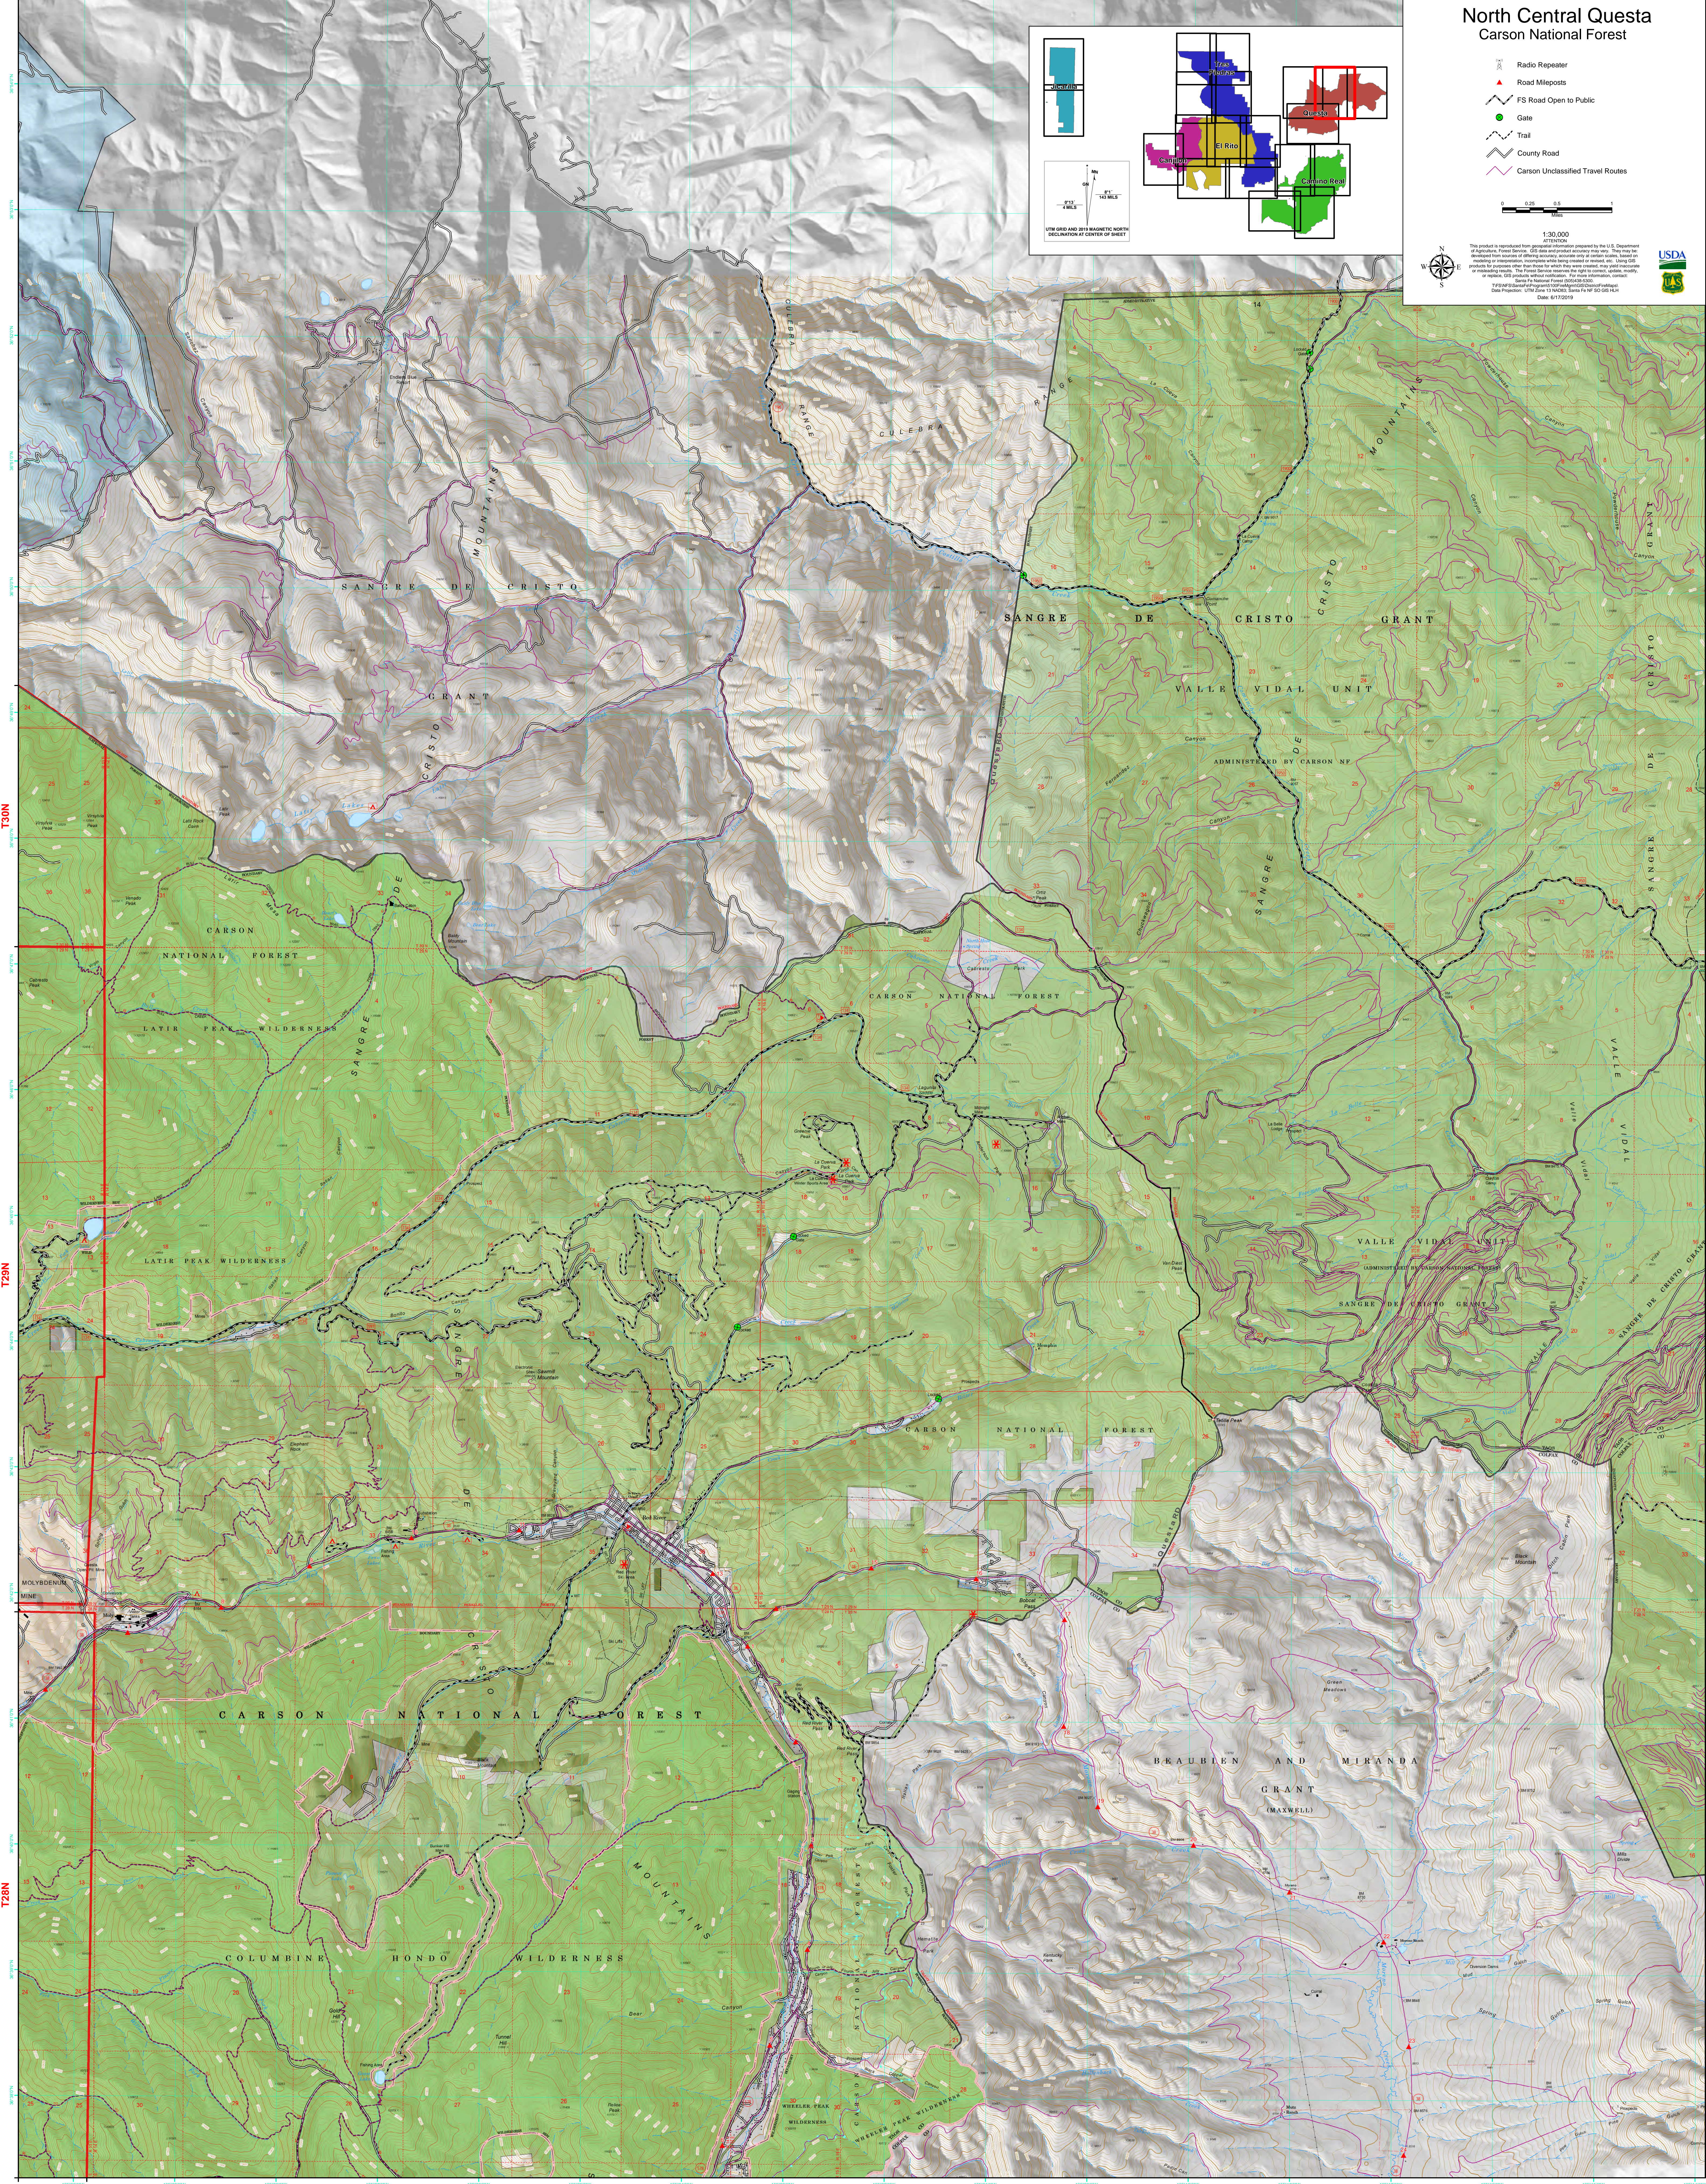

- Radio Repeater
- Road Mileposts
- FS Road Open to Public
- Gate
- Trail
- County Road
- Carson Unclassified Travel Routes

1:30,000