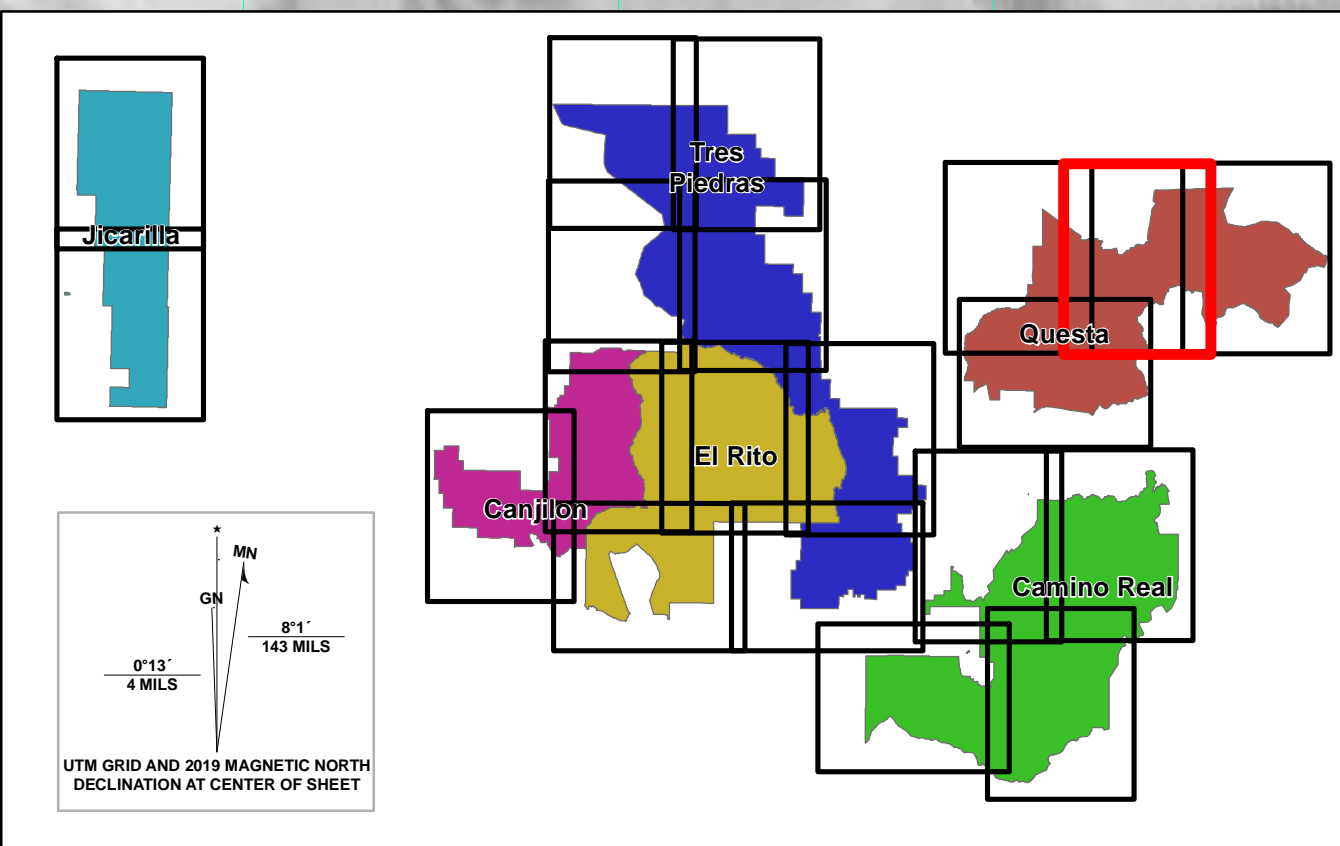

North Central Questa Carson National Forest