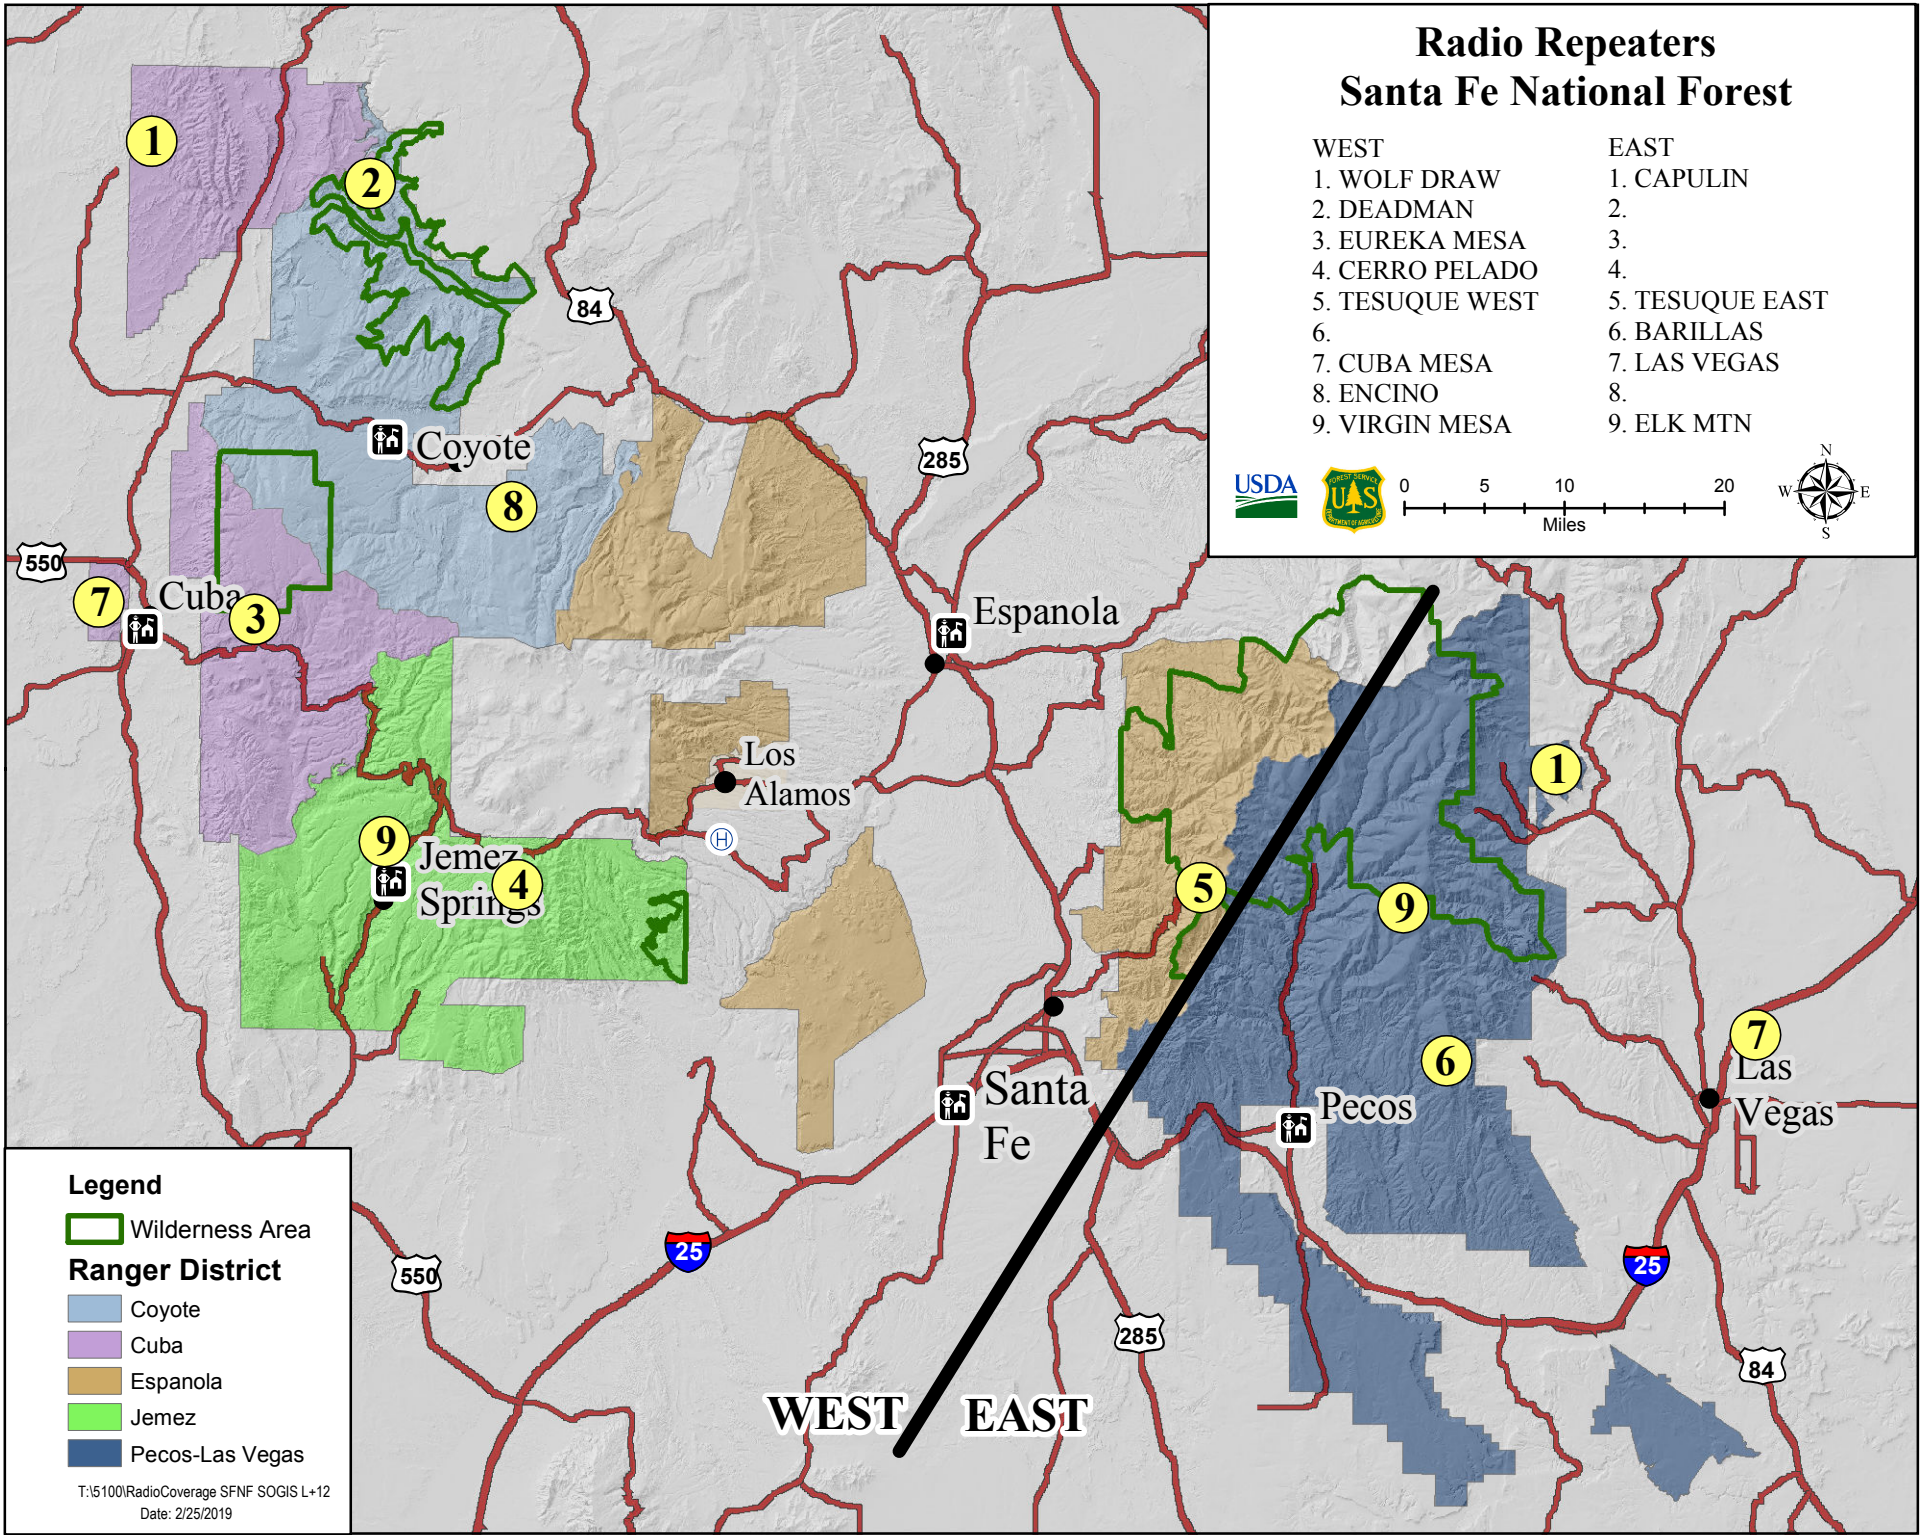

# Radio Repeaters Santa Fe National Forest

- | WEST            | EAST            |
|-----------------|-----------------|
| 1. WOLF DRAW    | 1. CAPULIN      |
| 2. DEADMAN      | 2.              |
| 3. EUREKA MESA  | 3.              |
| 4. CERRO PELADO | 4.              |
| 5. TESUQUE WEST | 5. TESUQUE EAST |
| 6.              | 6. BARILLAS     |
| 7. CUBA MESA    | 7. LAS VEGAS    |
| 8. ENCINO       | 8.              |
| 9. VIRGIN MESA  | 9. ELK MTN      |

**Legend**

-  Wilderness Area
- Ranger District**
-  Coyote
-  Cuba
-  Espanola
-  Jemez
-  Pecos-Las Vegas

T:\51001\RadioCoverage SFNF SOGIS L+12  
Date: 2/25/2019