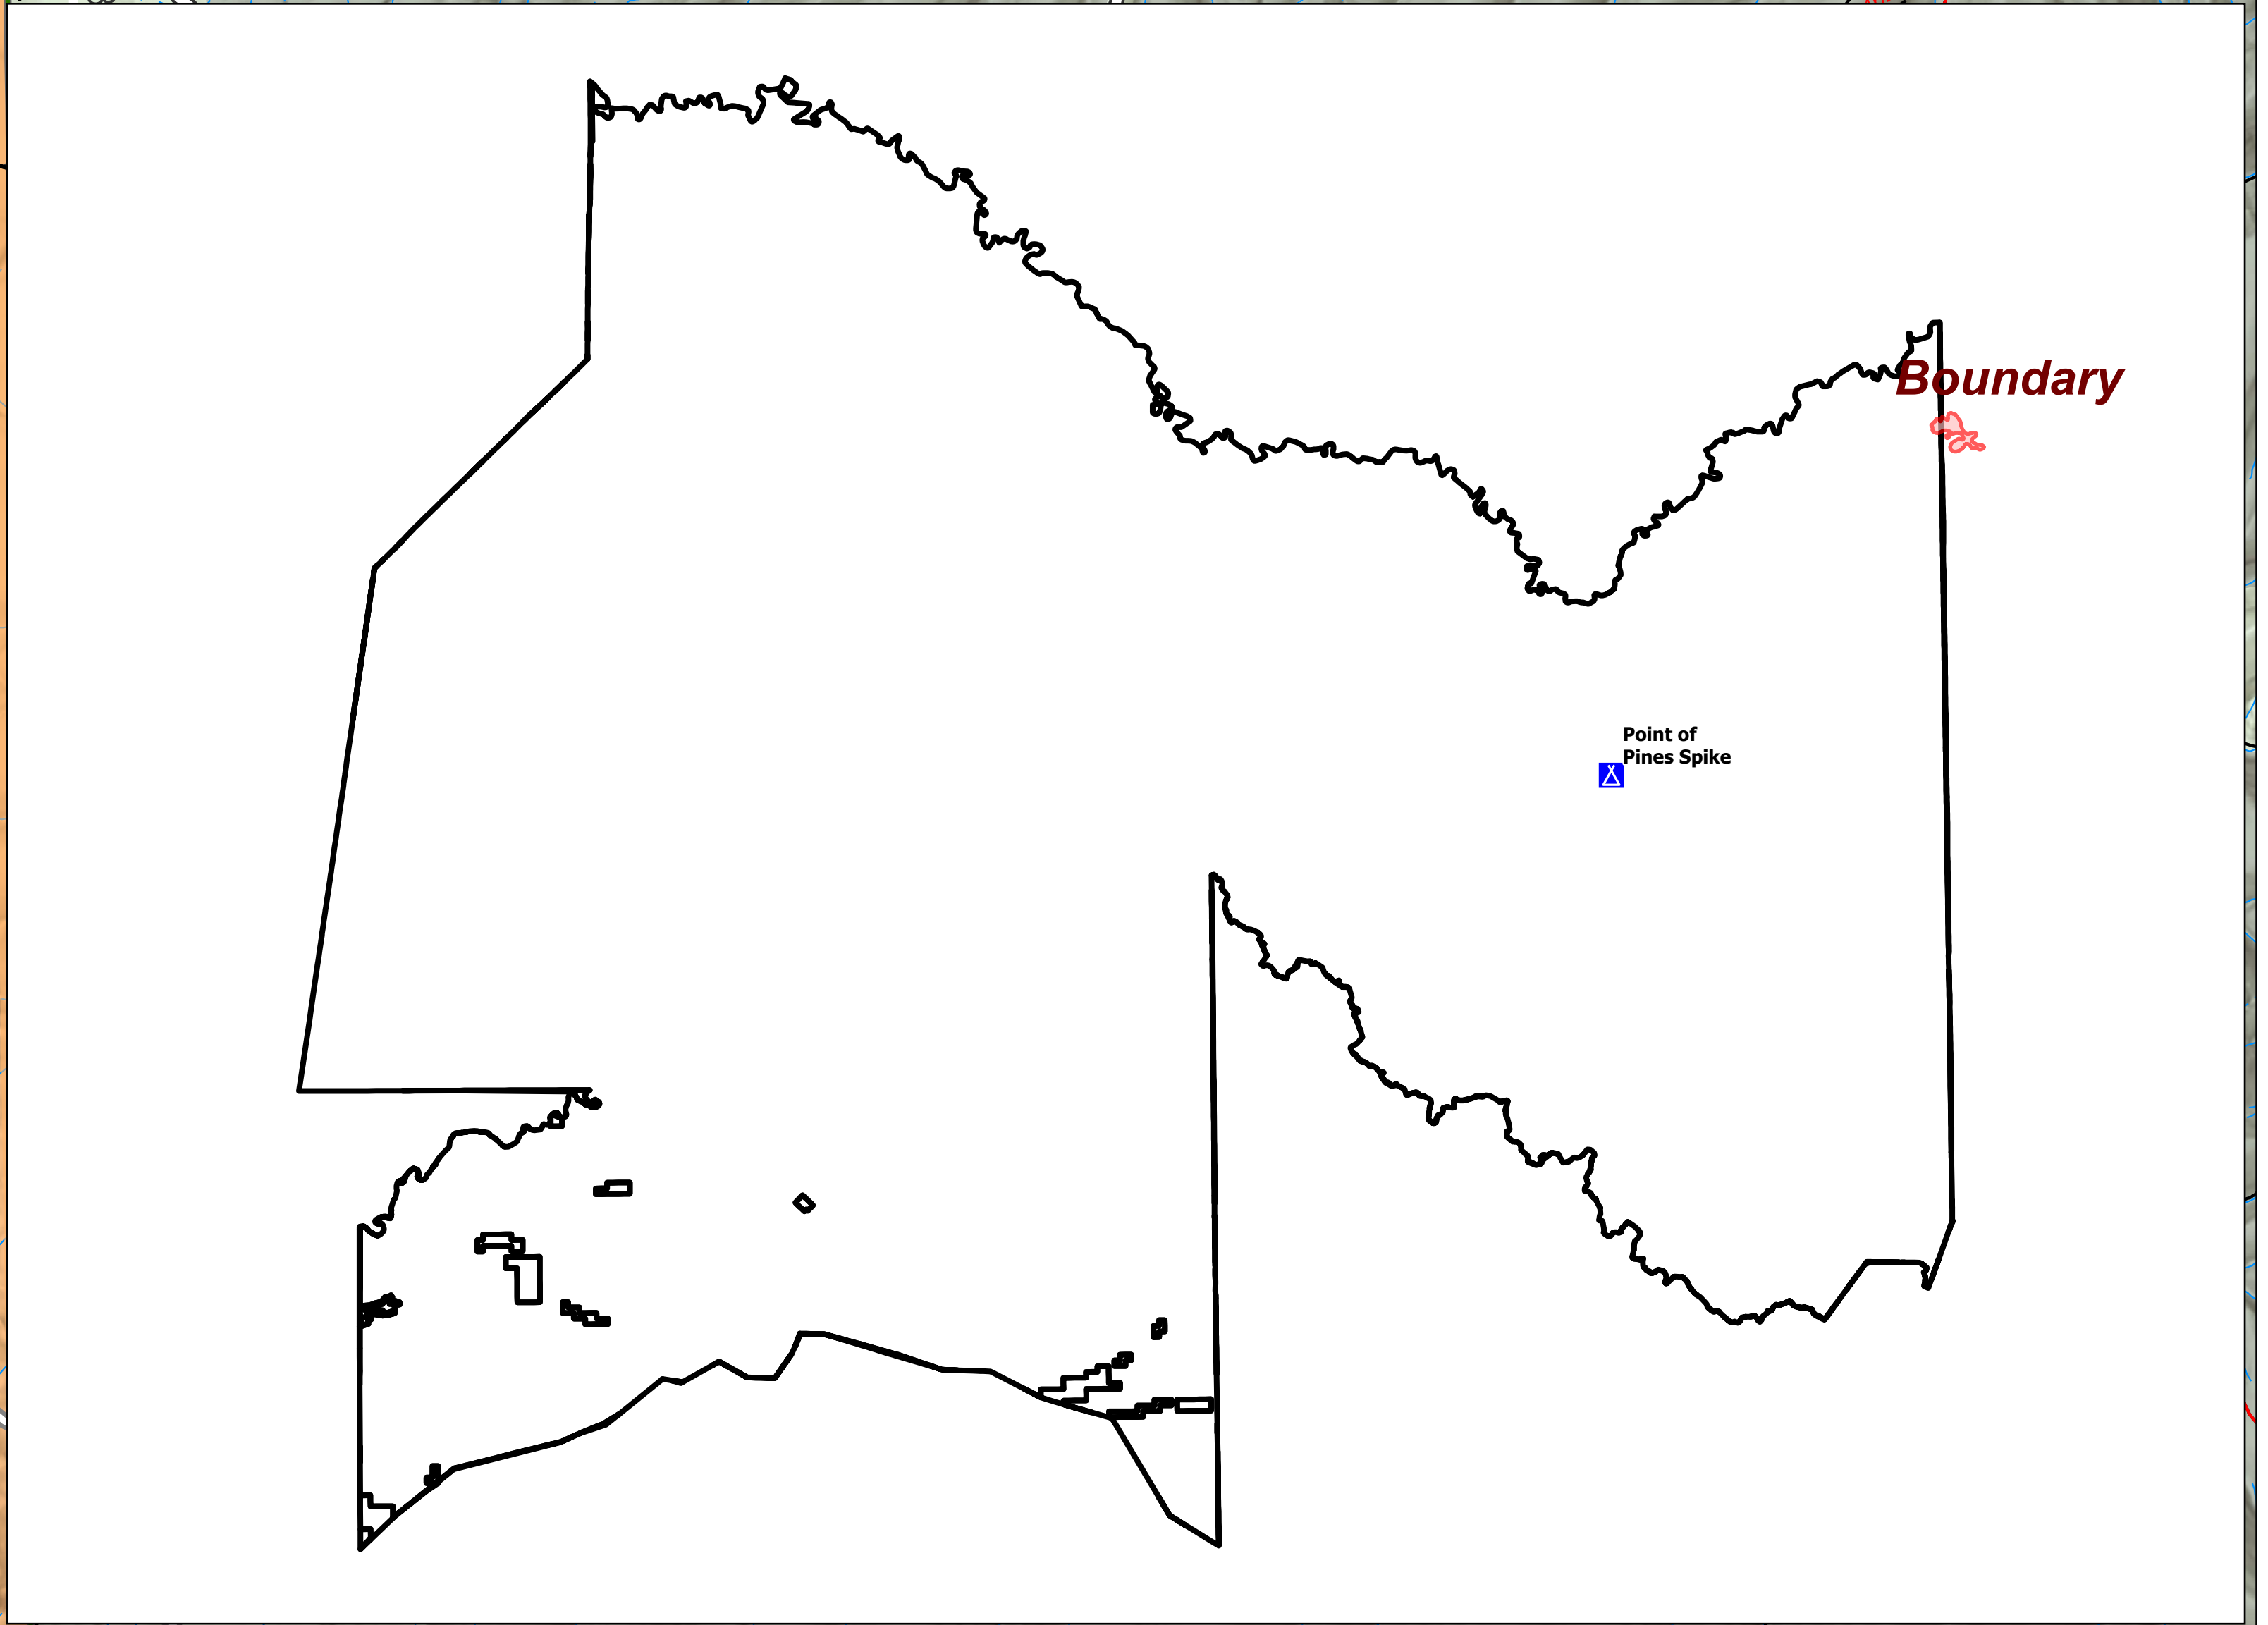

Boundary Fire Ownership (Acres)	
San Carlos Apache	130
US Forest Service	799
Total	929

Ownership
Black River Complex
AZ-ASF-000716

08/14/2023

Boundary
AZ-ASF-000610
929 acres

Fire perimeter updated from
GPS on 08/07/2023 1813hrs

Scale: 1:24,000

- County Road (Dirt)
- Secondary Dirt
- Gravel Road
- Unimproved Road
- USFS Roadless Areas

- FS Wilderness Boundary
- Forest Service Land
- Wildfire Daily Fire Perimeter
- Malay Timber Sales