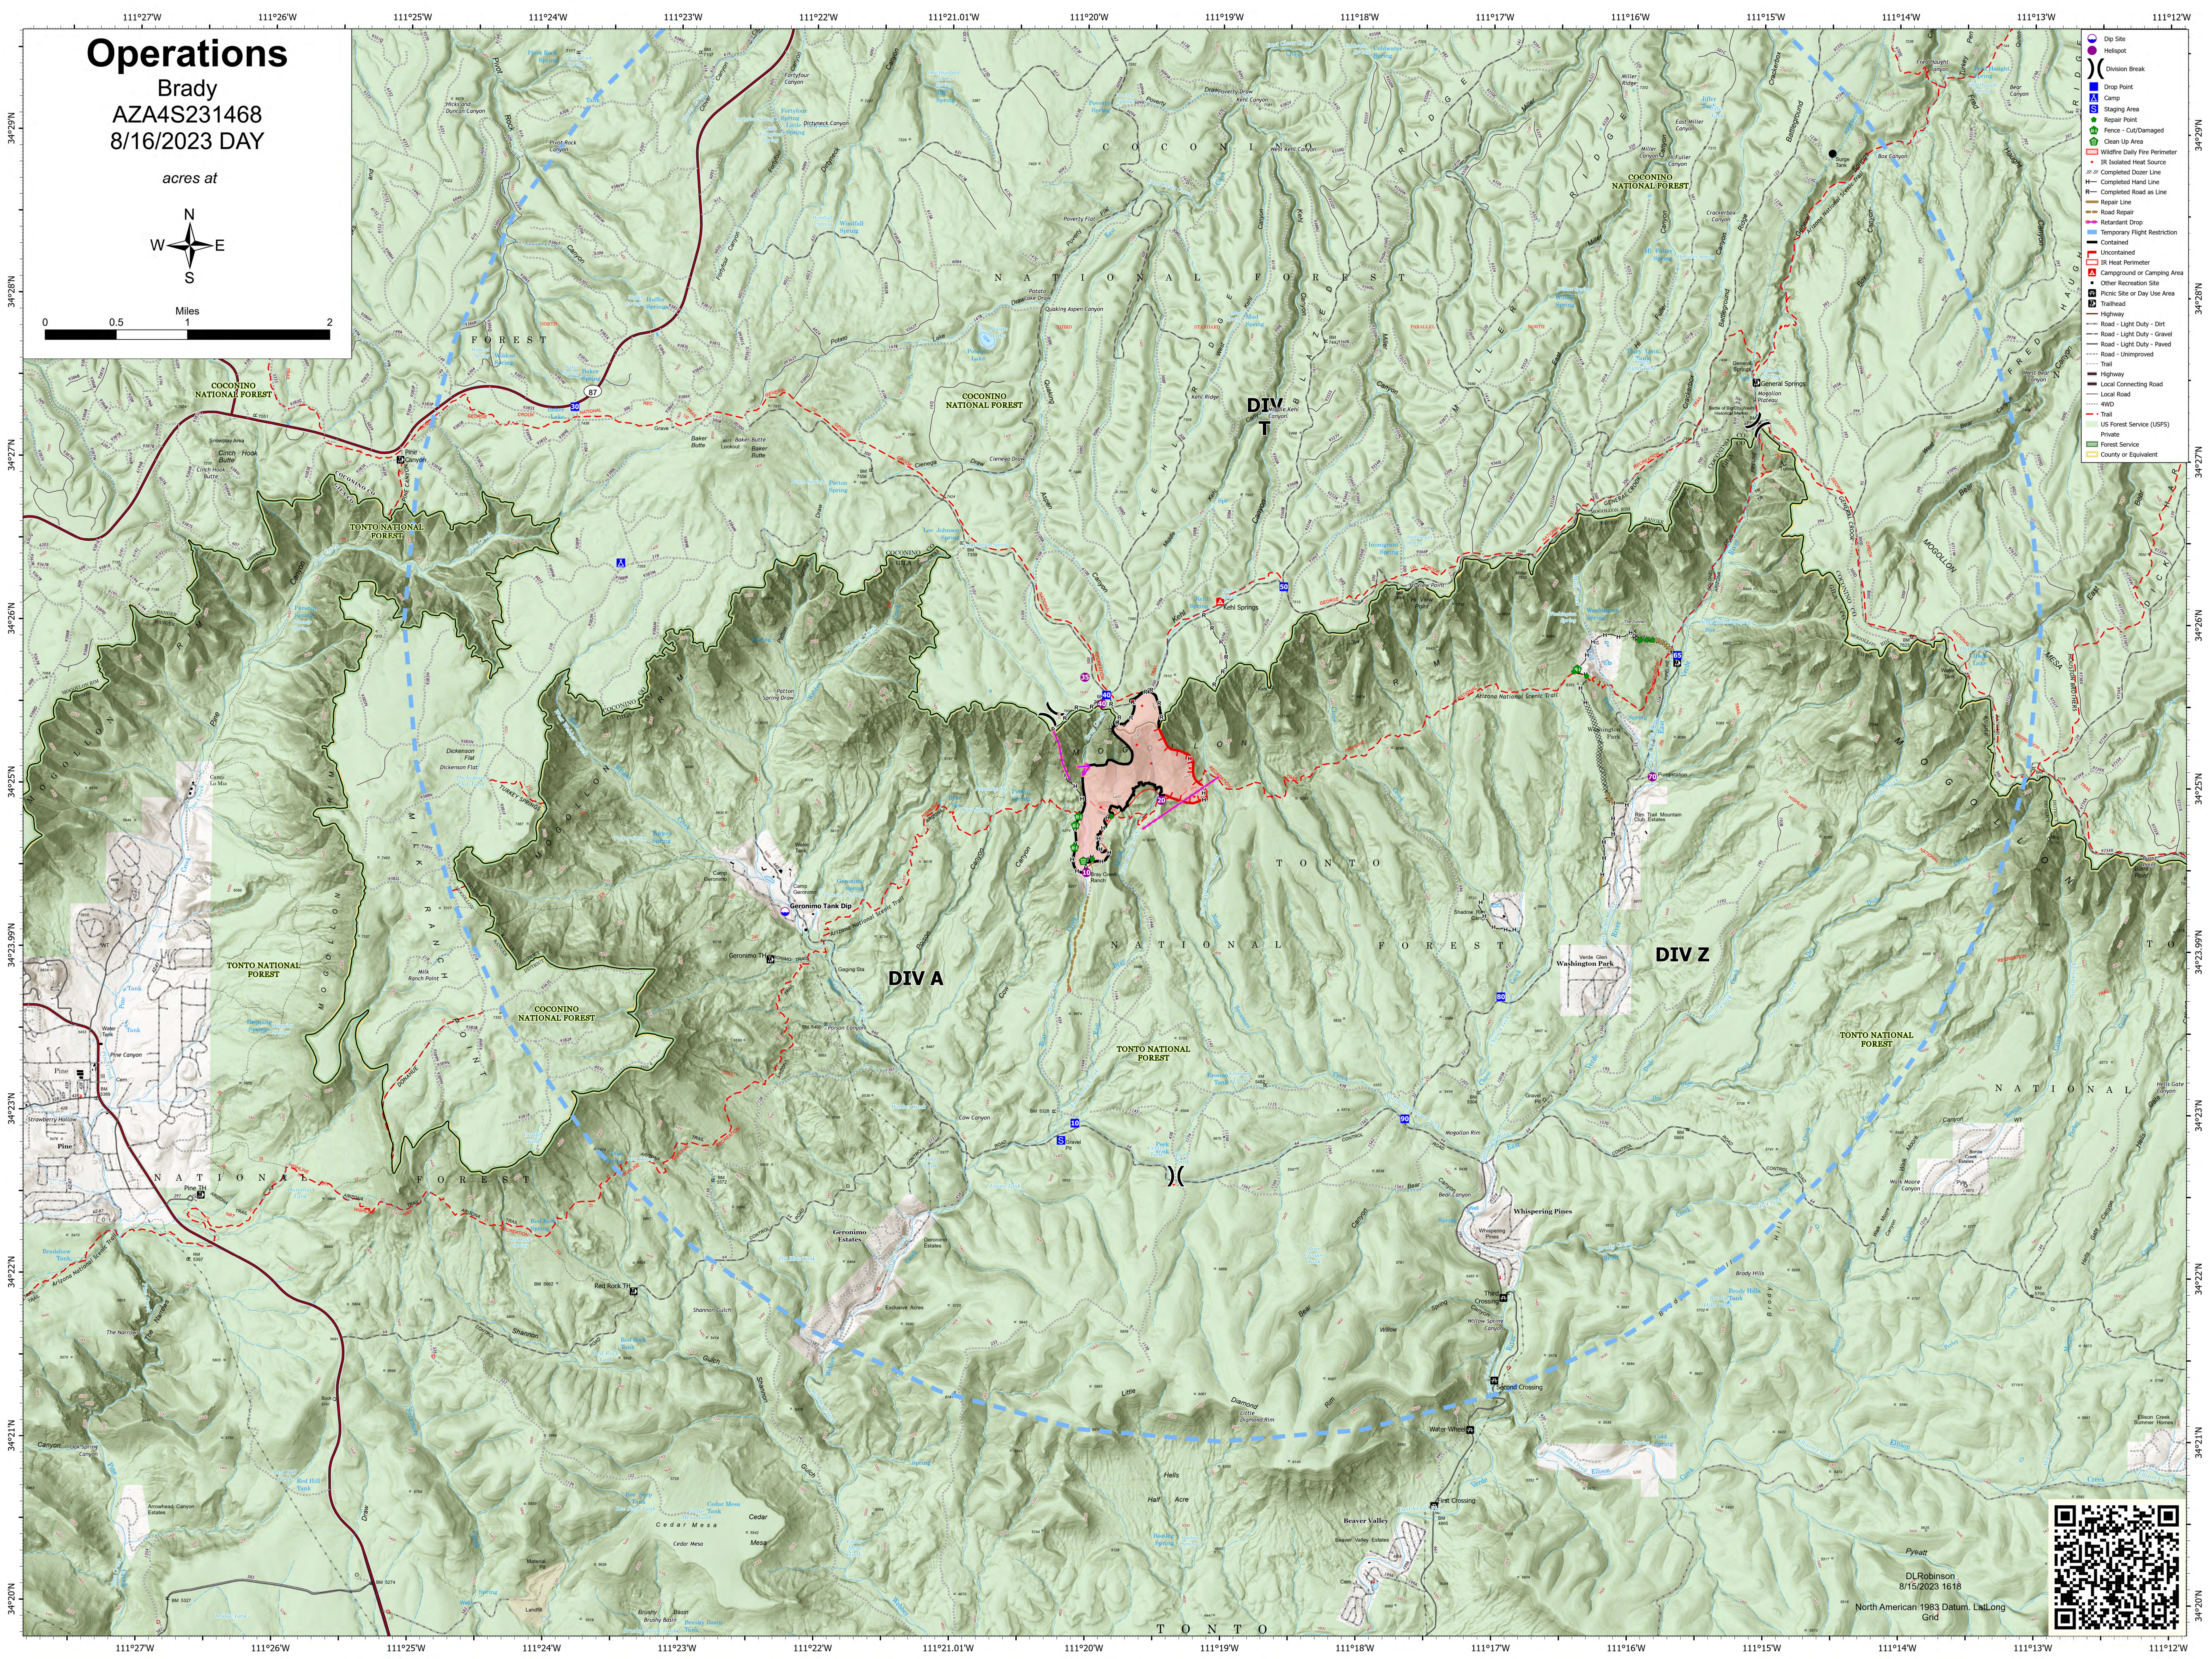

Operations

Brady
AZA4S231468
8/16/2023 DAY

acres at

- Dip Site
- Hotspot
- Division Break
- Drop Point
- Camp
- Staging Area
- Repair Point
- Fence - Cut/Damaged
- Clean Up Area
- Wildfire Daily Fire Perimeter
- IR Isolated Heat Source
- IR Completed Doser Line
- H - Completed Hand Line
- R - Completed Road as Line
- Repair Line
- Road Repair
- Retardant Drop
- Temporary Flight Restriction
- Contained
- Uncontained
- IR Heat Perimeter
- Campground or Camping Area
- Other Recreation Site
- Picnic Site or Day Use Area
- Trailhead
- Highway
- Road - Light Duty - Dirt
- Road - Light Duty - Gravel
- Road - Light Duty - Paved
- Road - Unimproved
- Trail
- 4WD
- US Forest Service (USFS)
- Forest Service
- County or Equivalent

DL Robinson
8/15/2023 1618

North American 1983 Datum, Lat/Long Grid