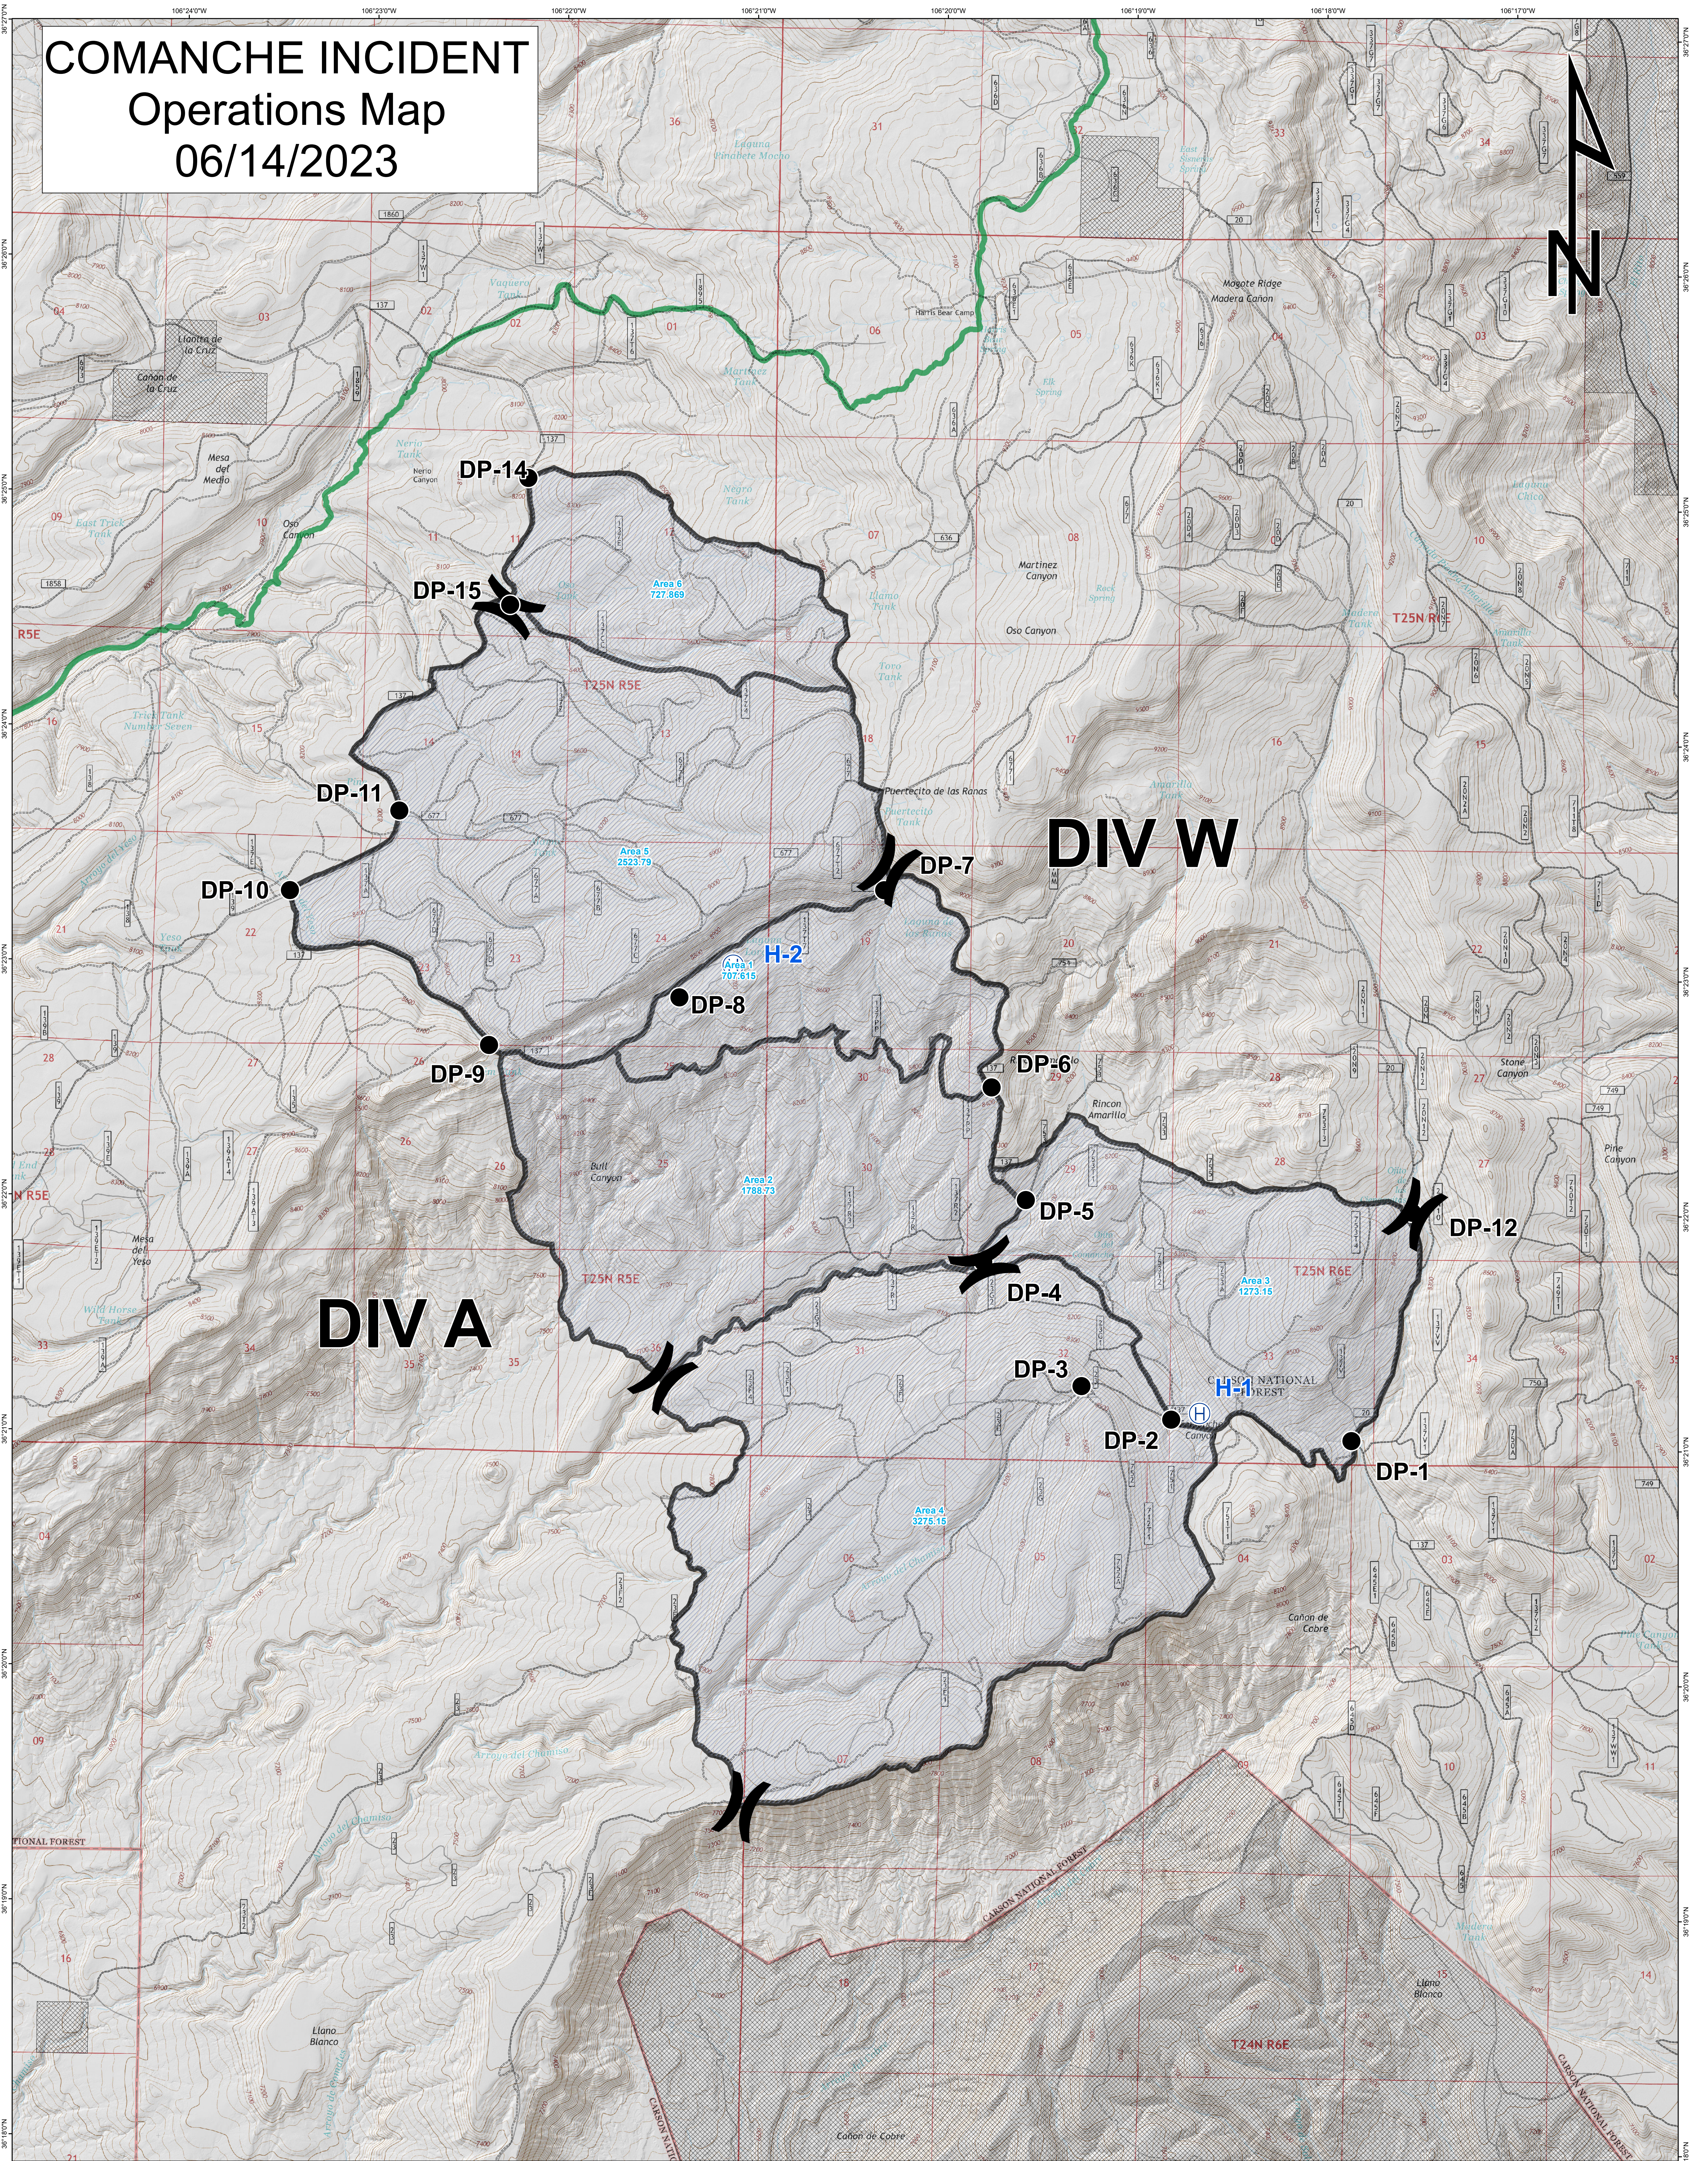

COMANCHE INCIDENT

Operations Map

06/14/2023

Legend

H-Spot •
 DP
DIV
Forest Road
CDT Trail
Comanche Focus Area

1:15,000