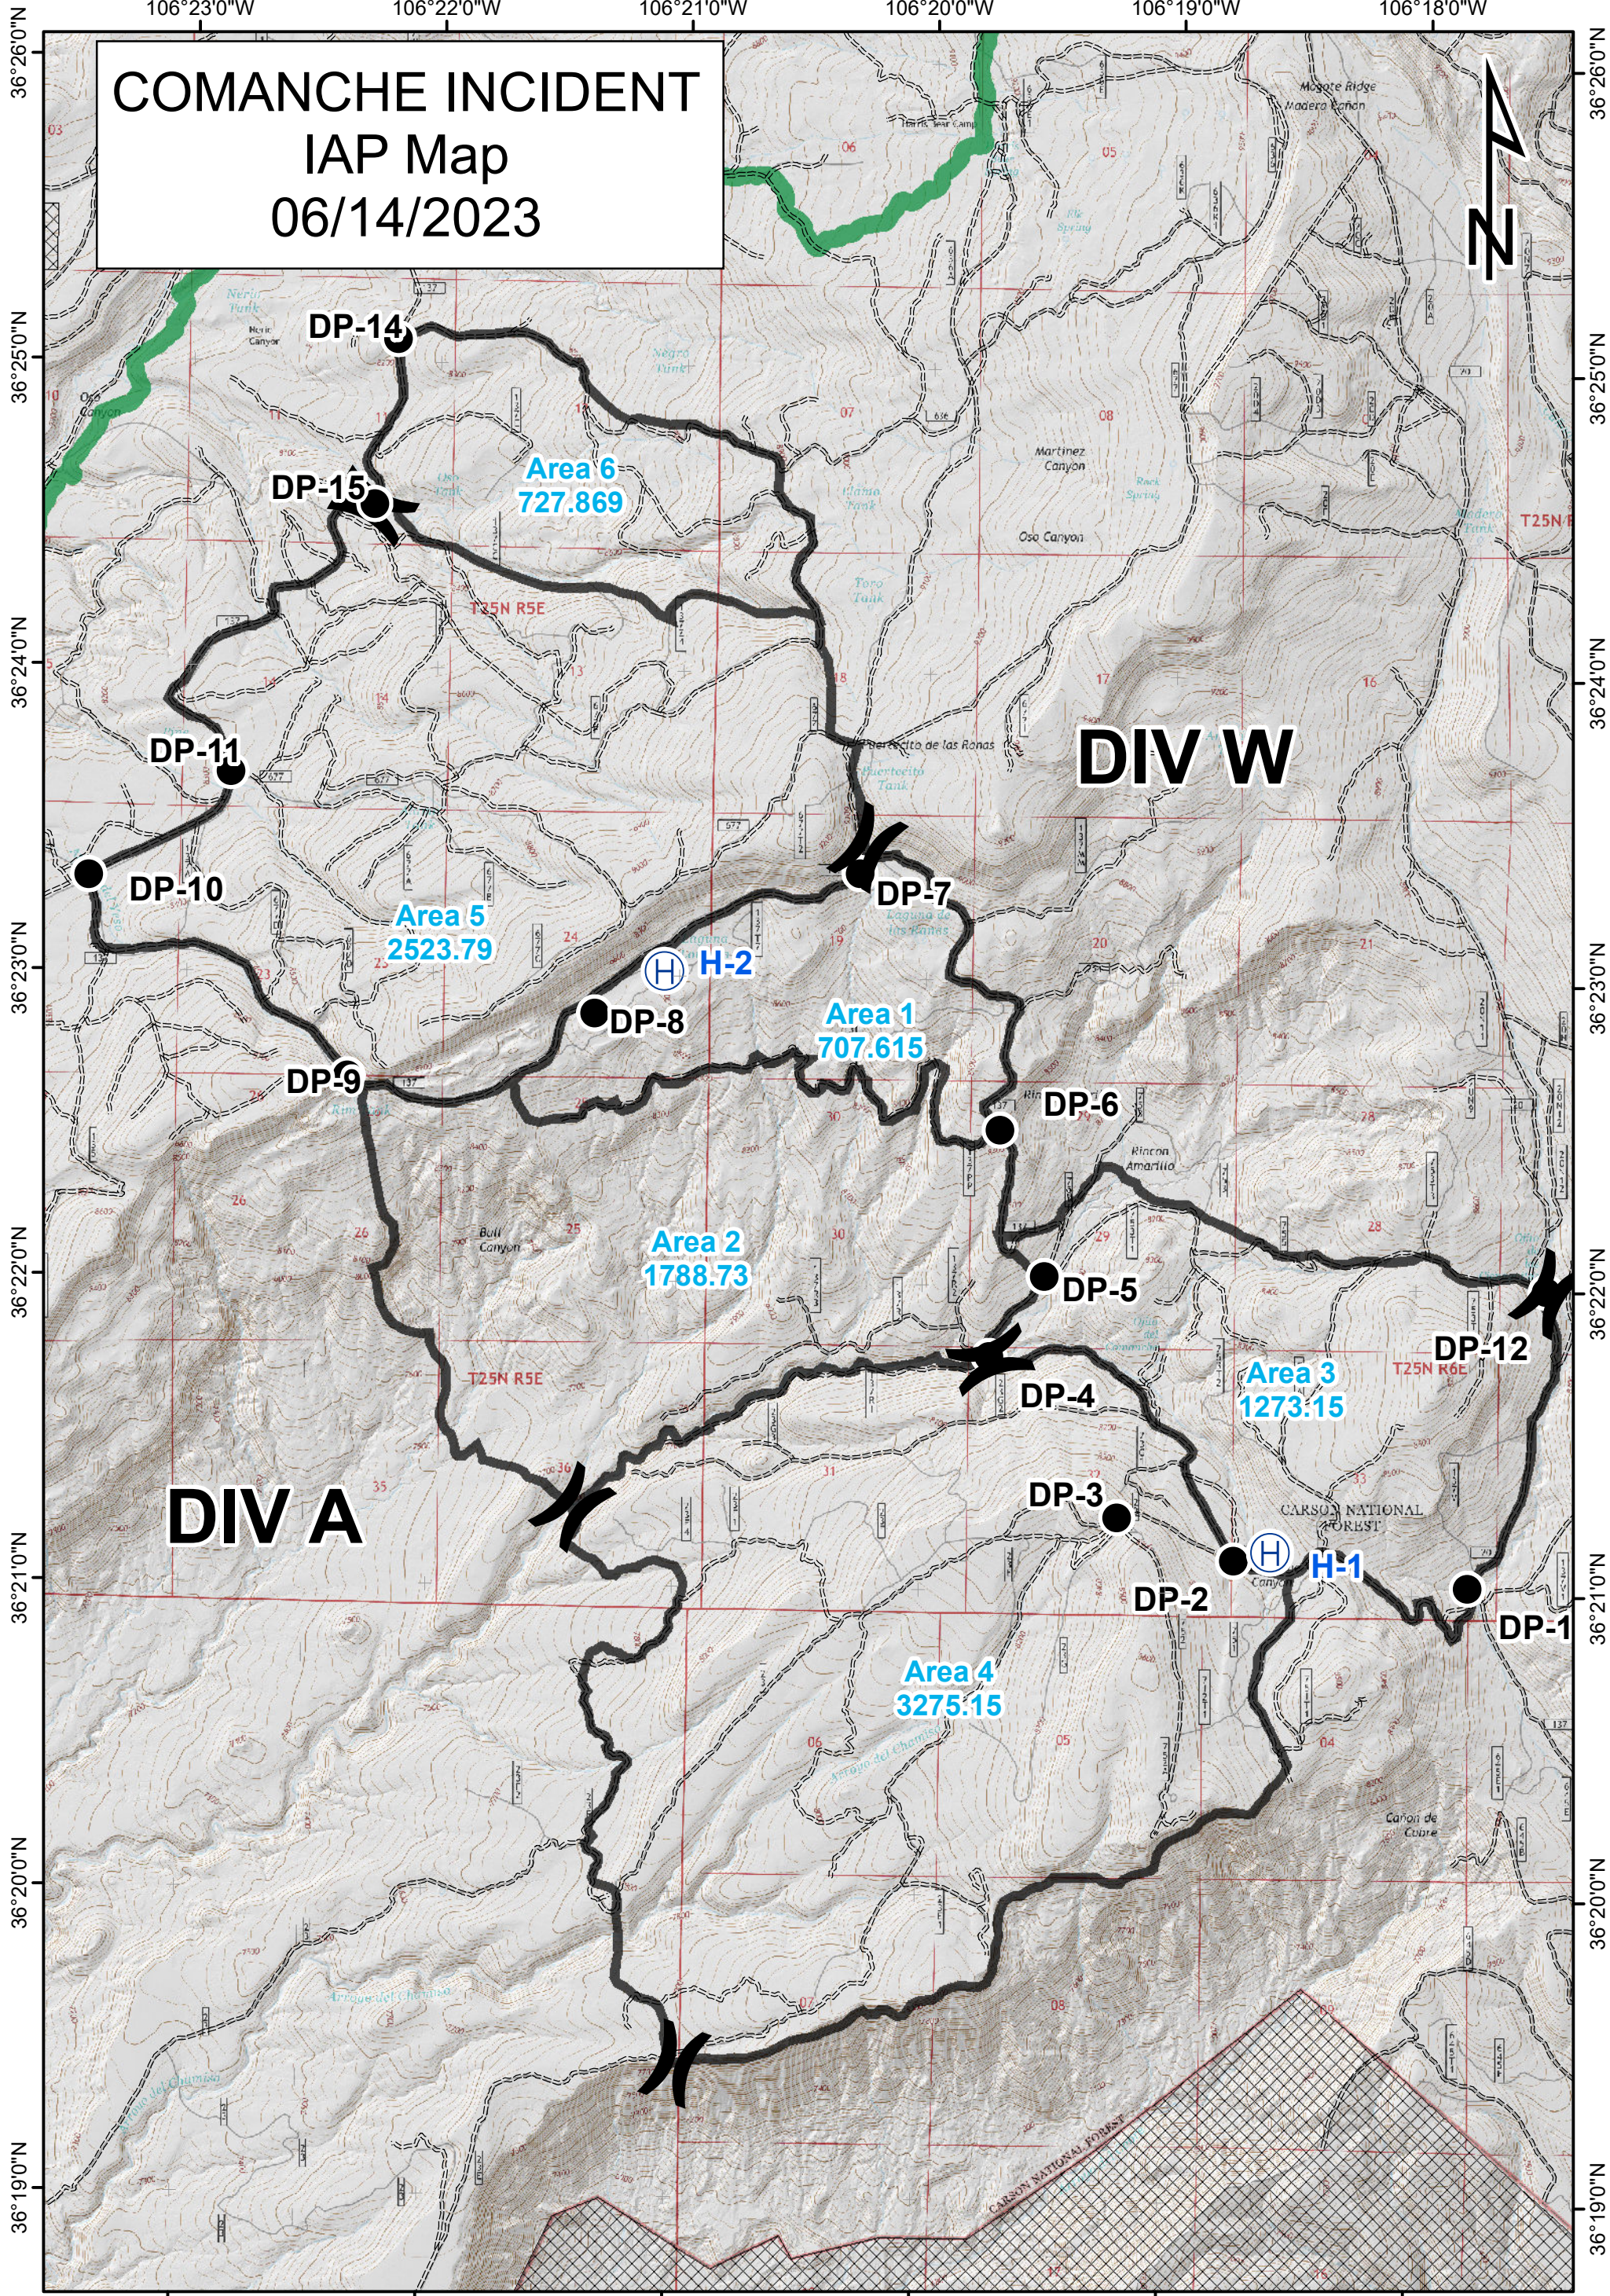

COMANCHE INCIDENT

IAP Map

06/14/2023

Legend

- H-Spot**
- DP**
- DIV**
- Forest Road**
- CDT Trail**
- Comanche Focus Area**

1:36,000