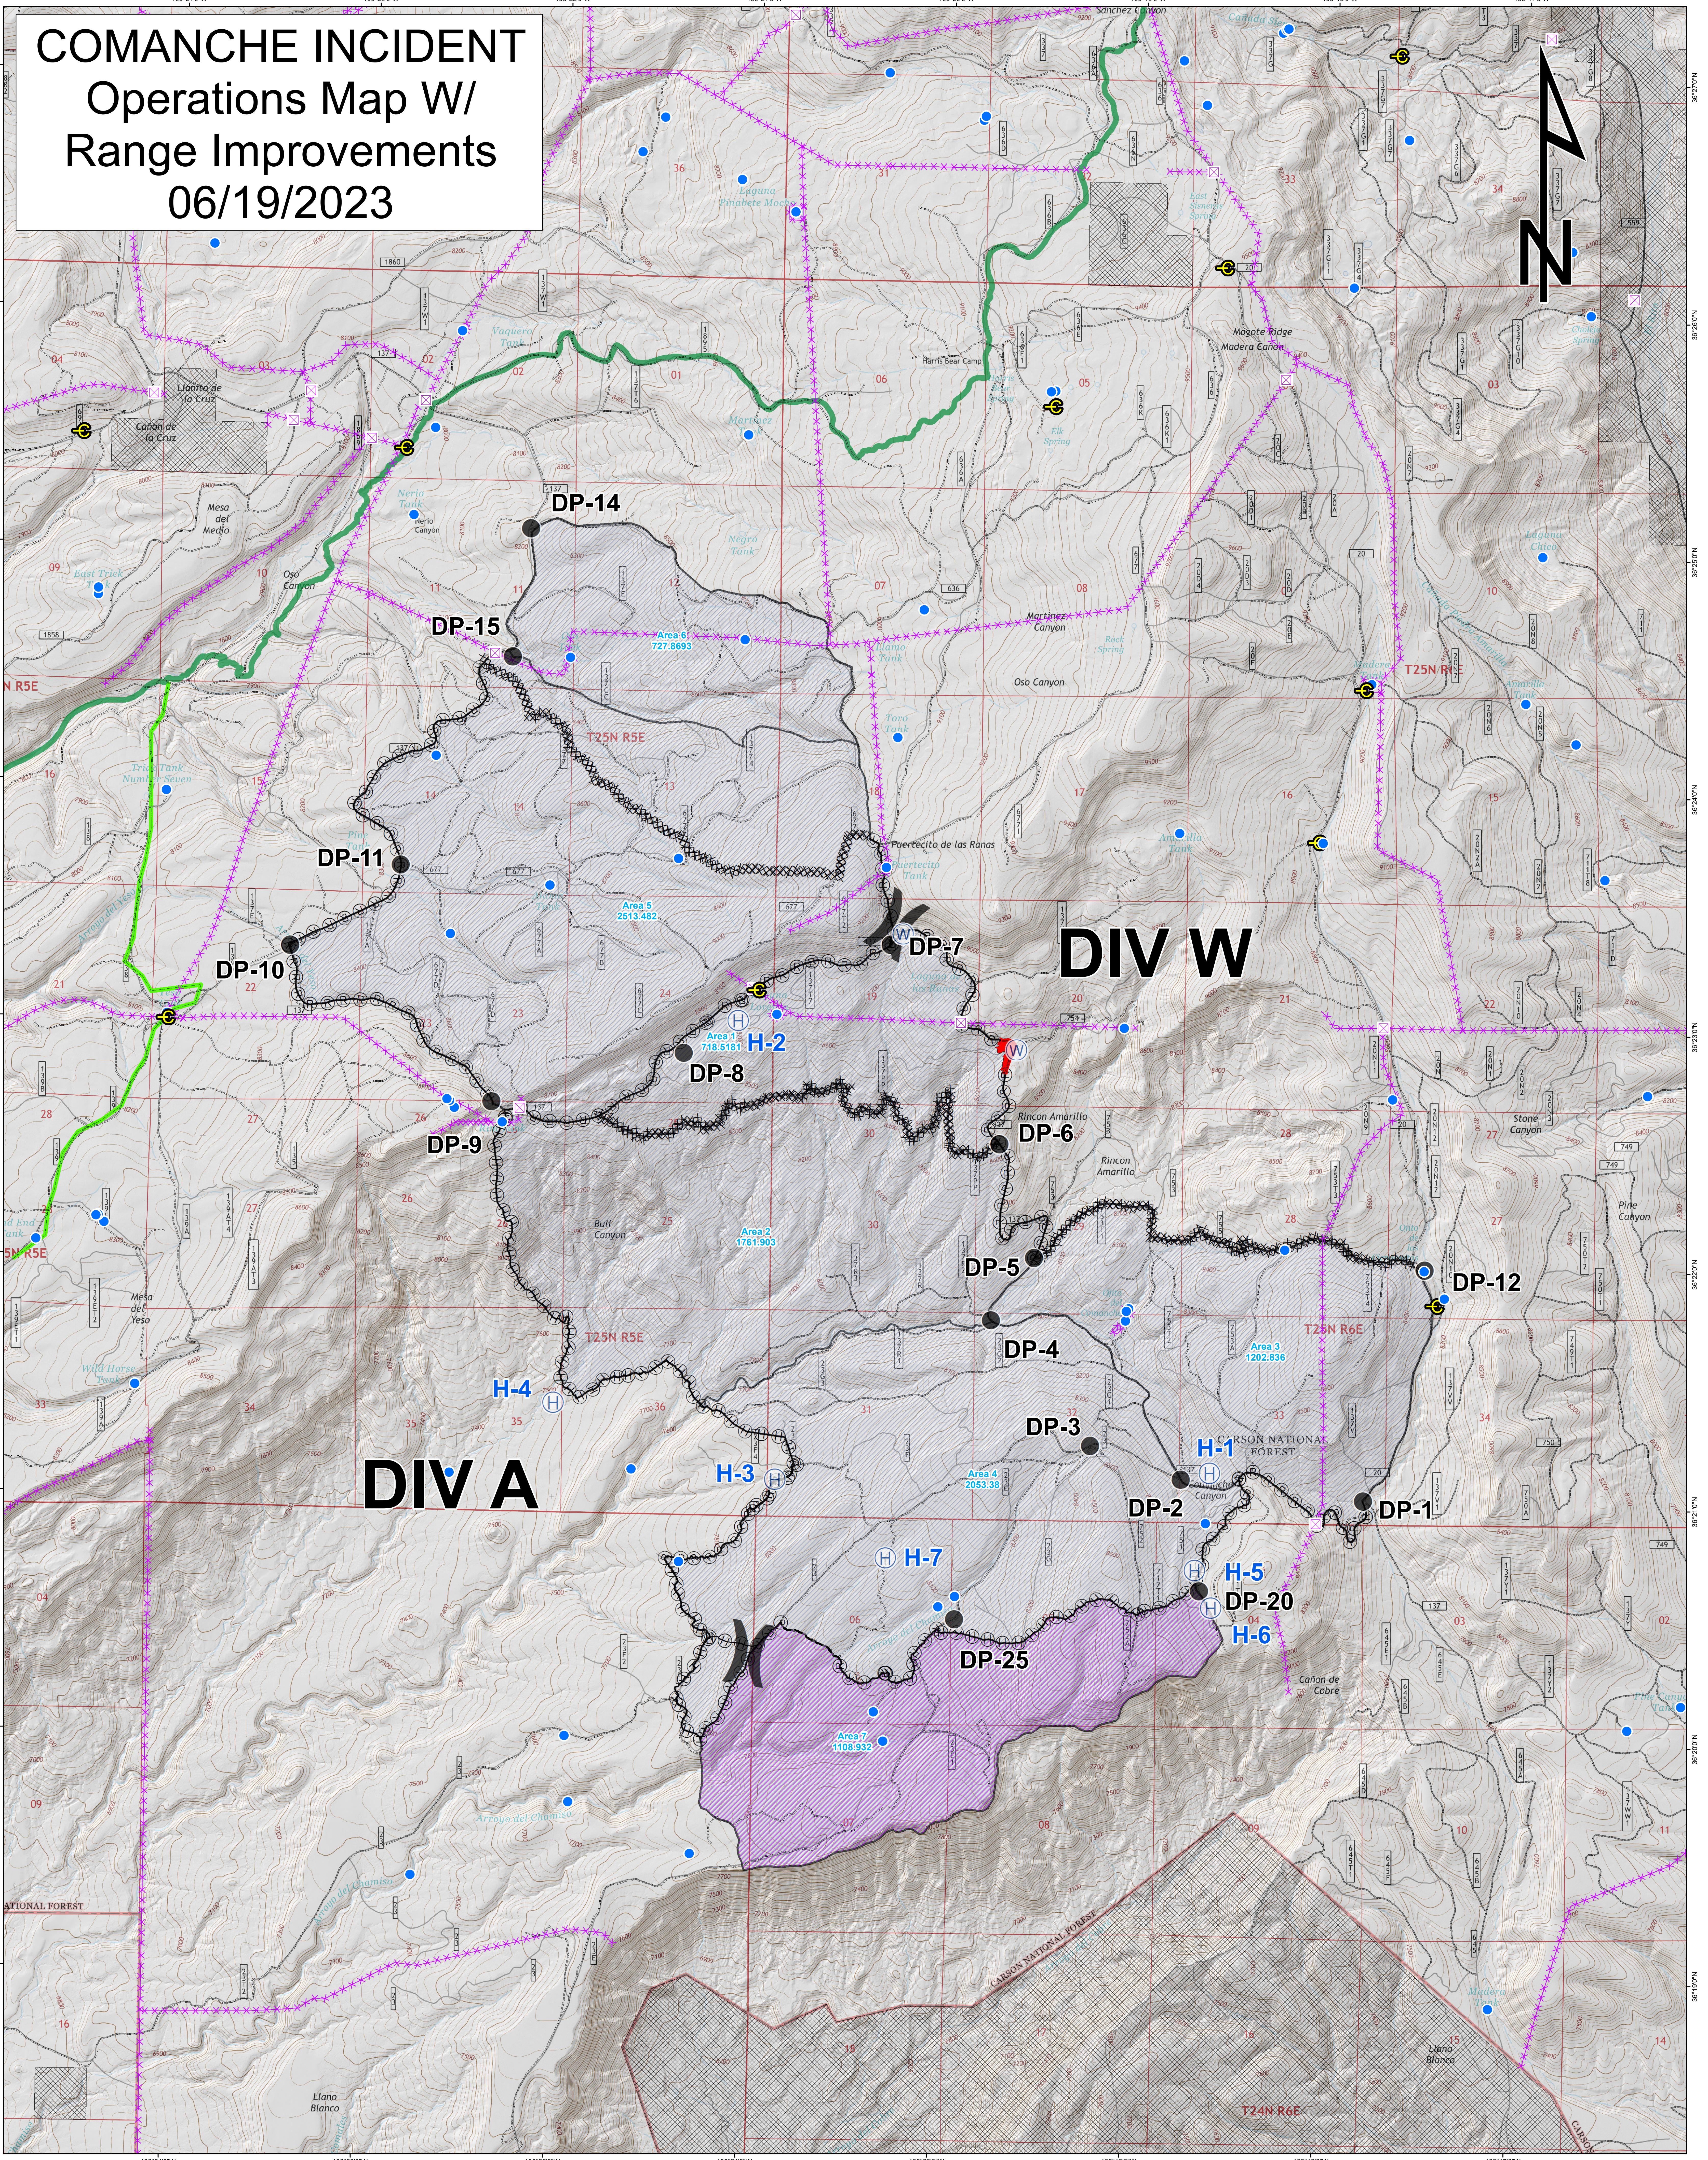

COMANCHE INCIDENT

Operations Map W/ Range Improvements

06/19/2023

1:15,000