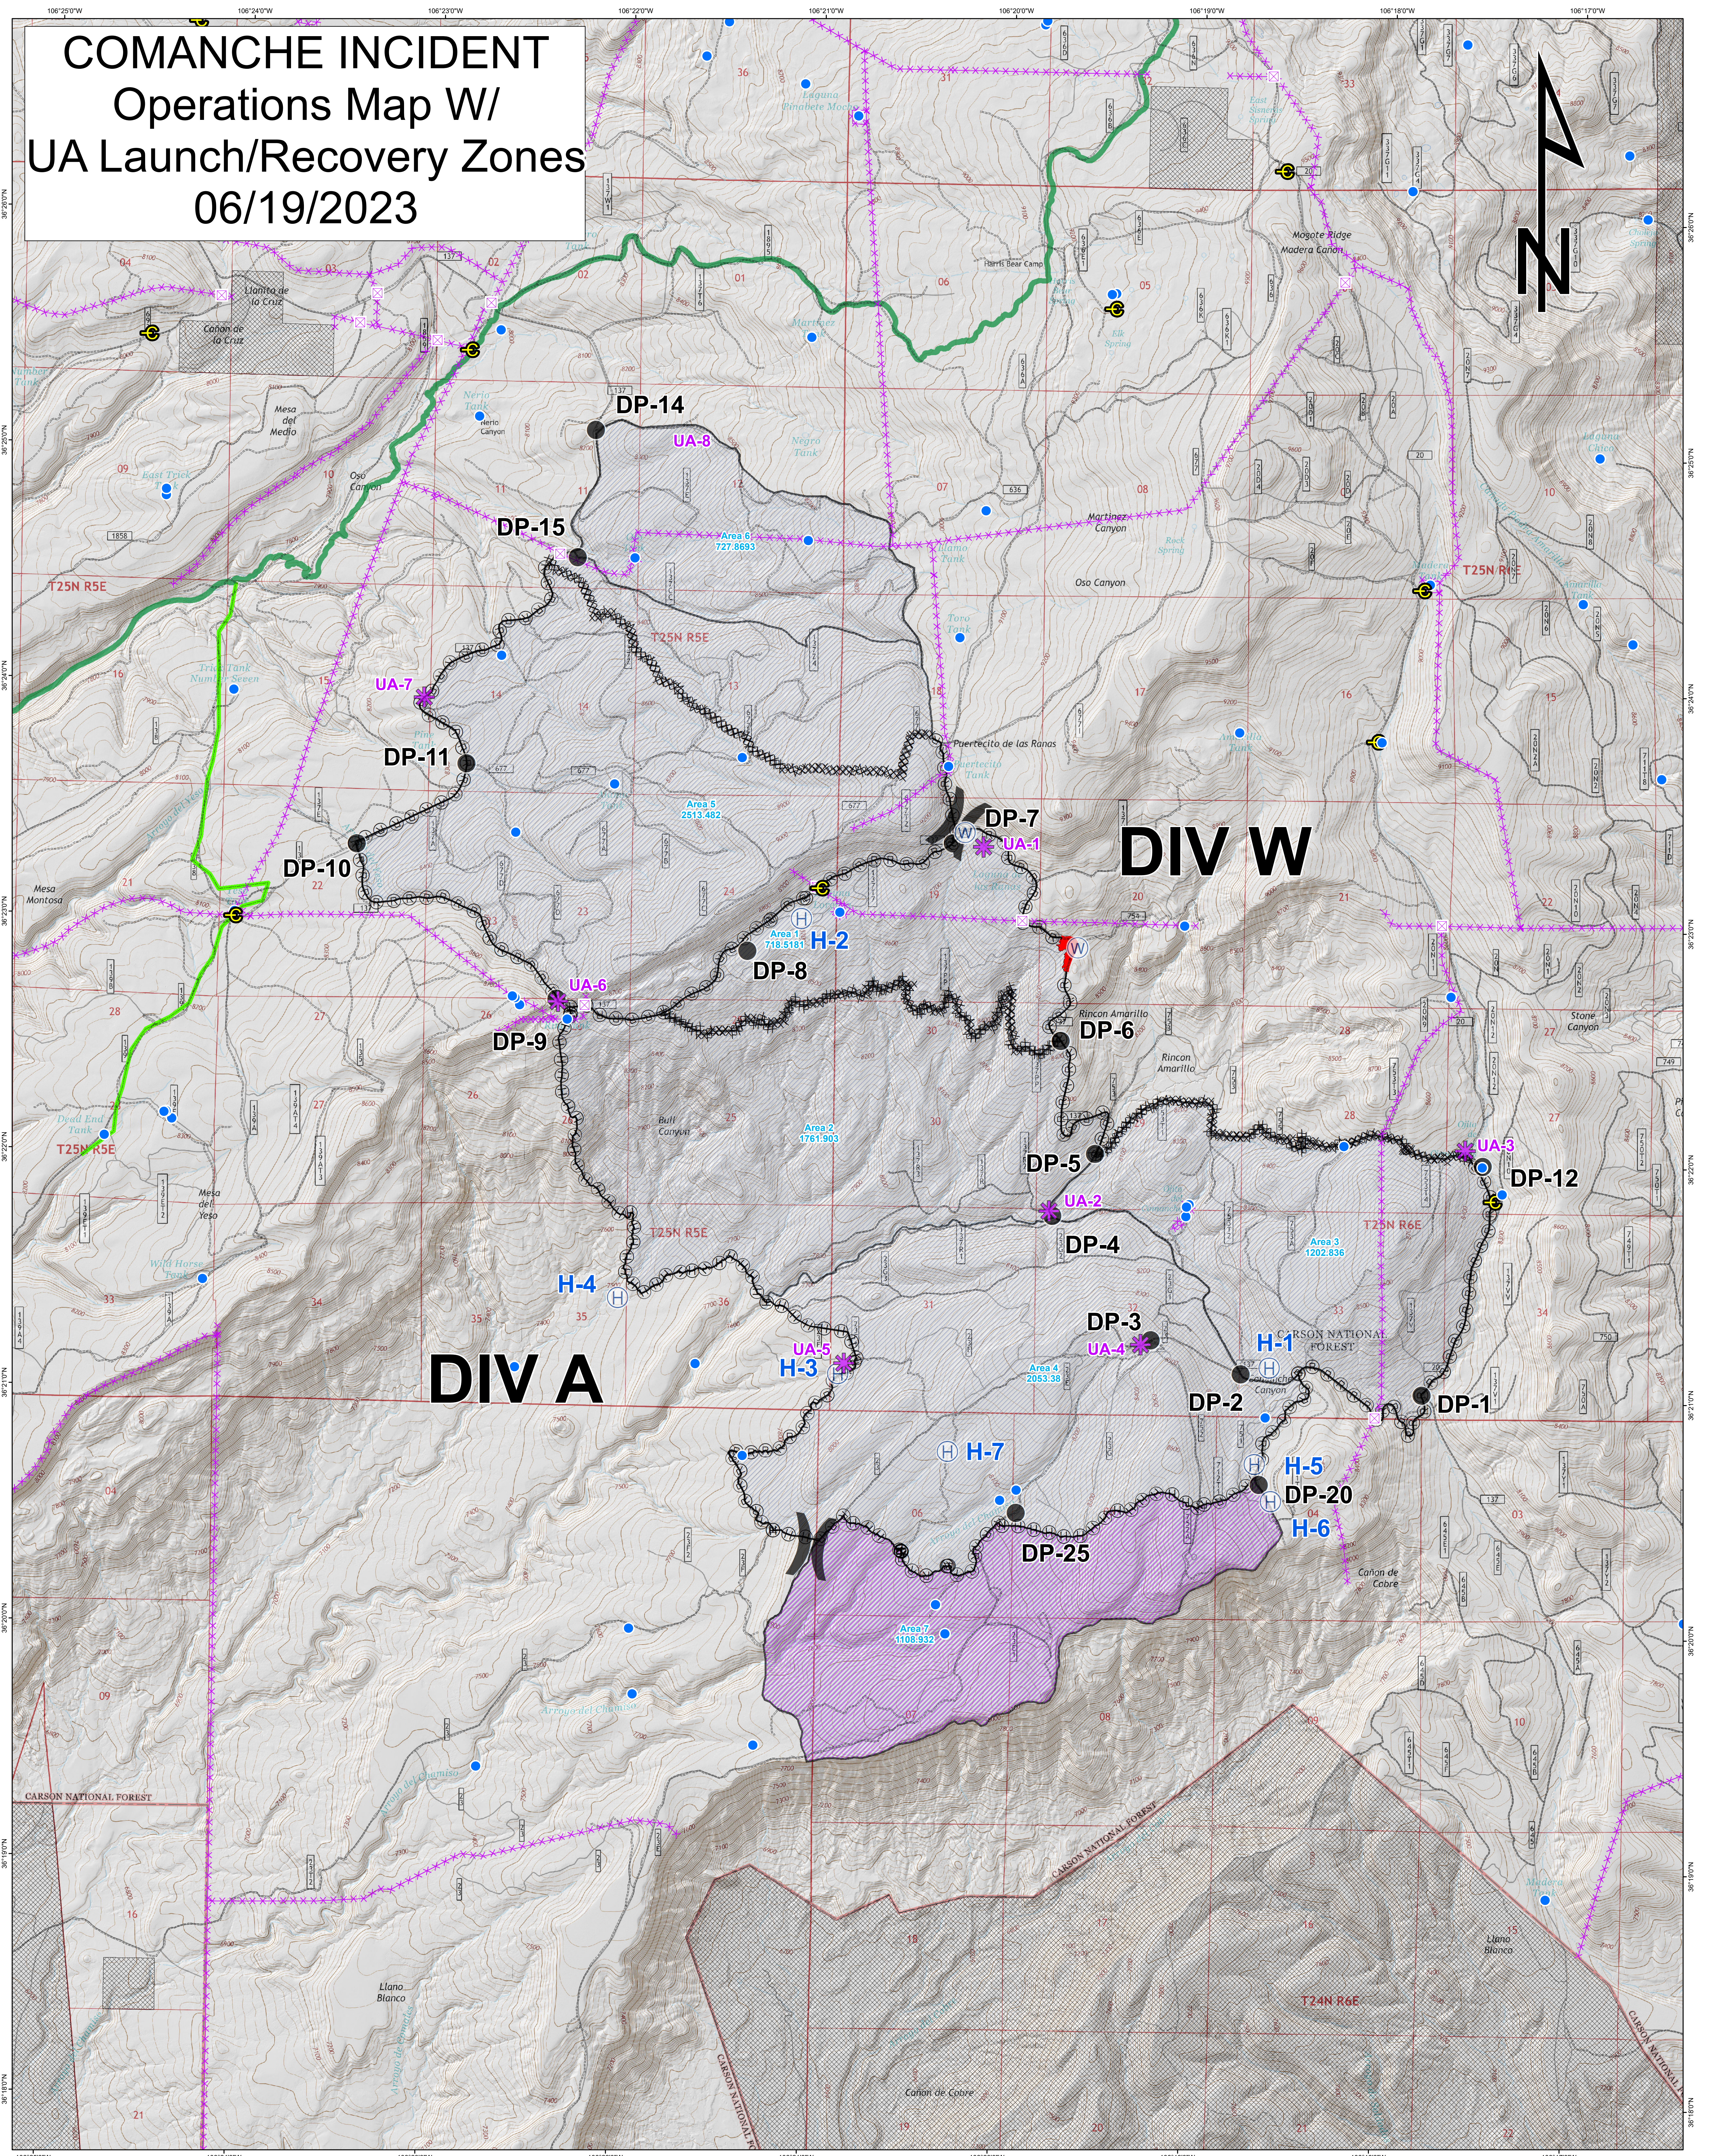

COMANCHE INCIDENT

Operations Map W/ UA Launch/Recovery Zones

06/19/2023

1:15,000