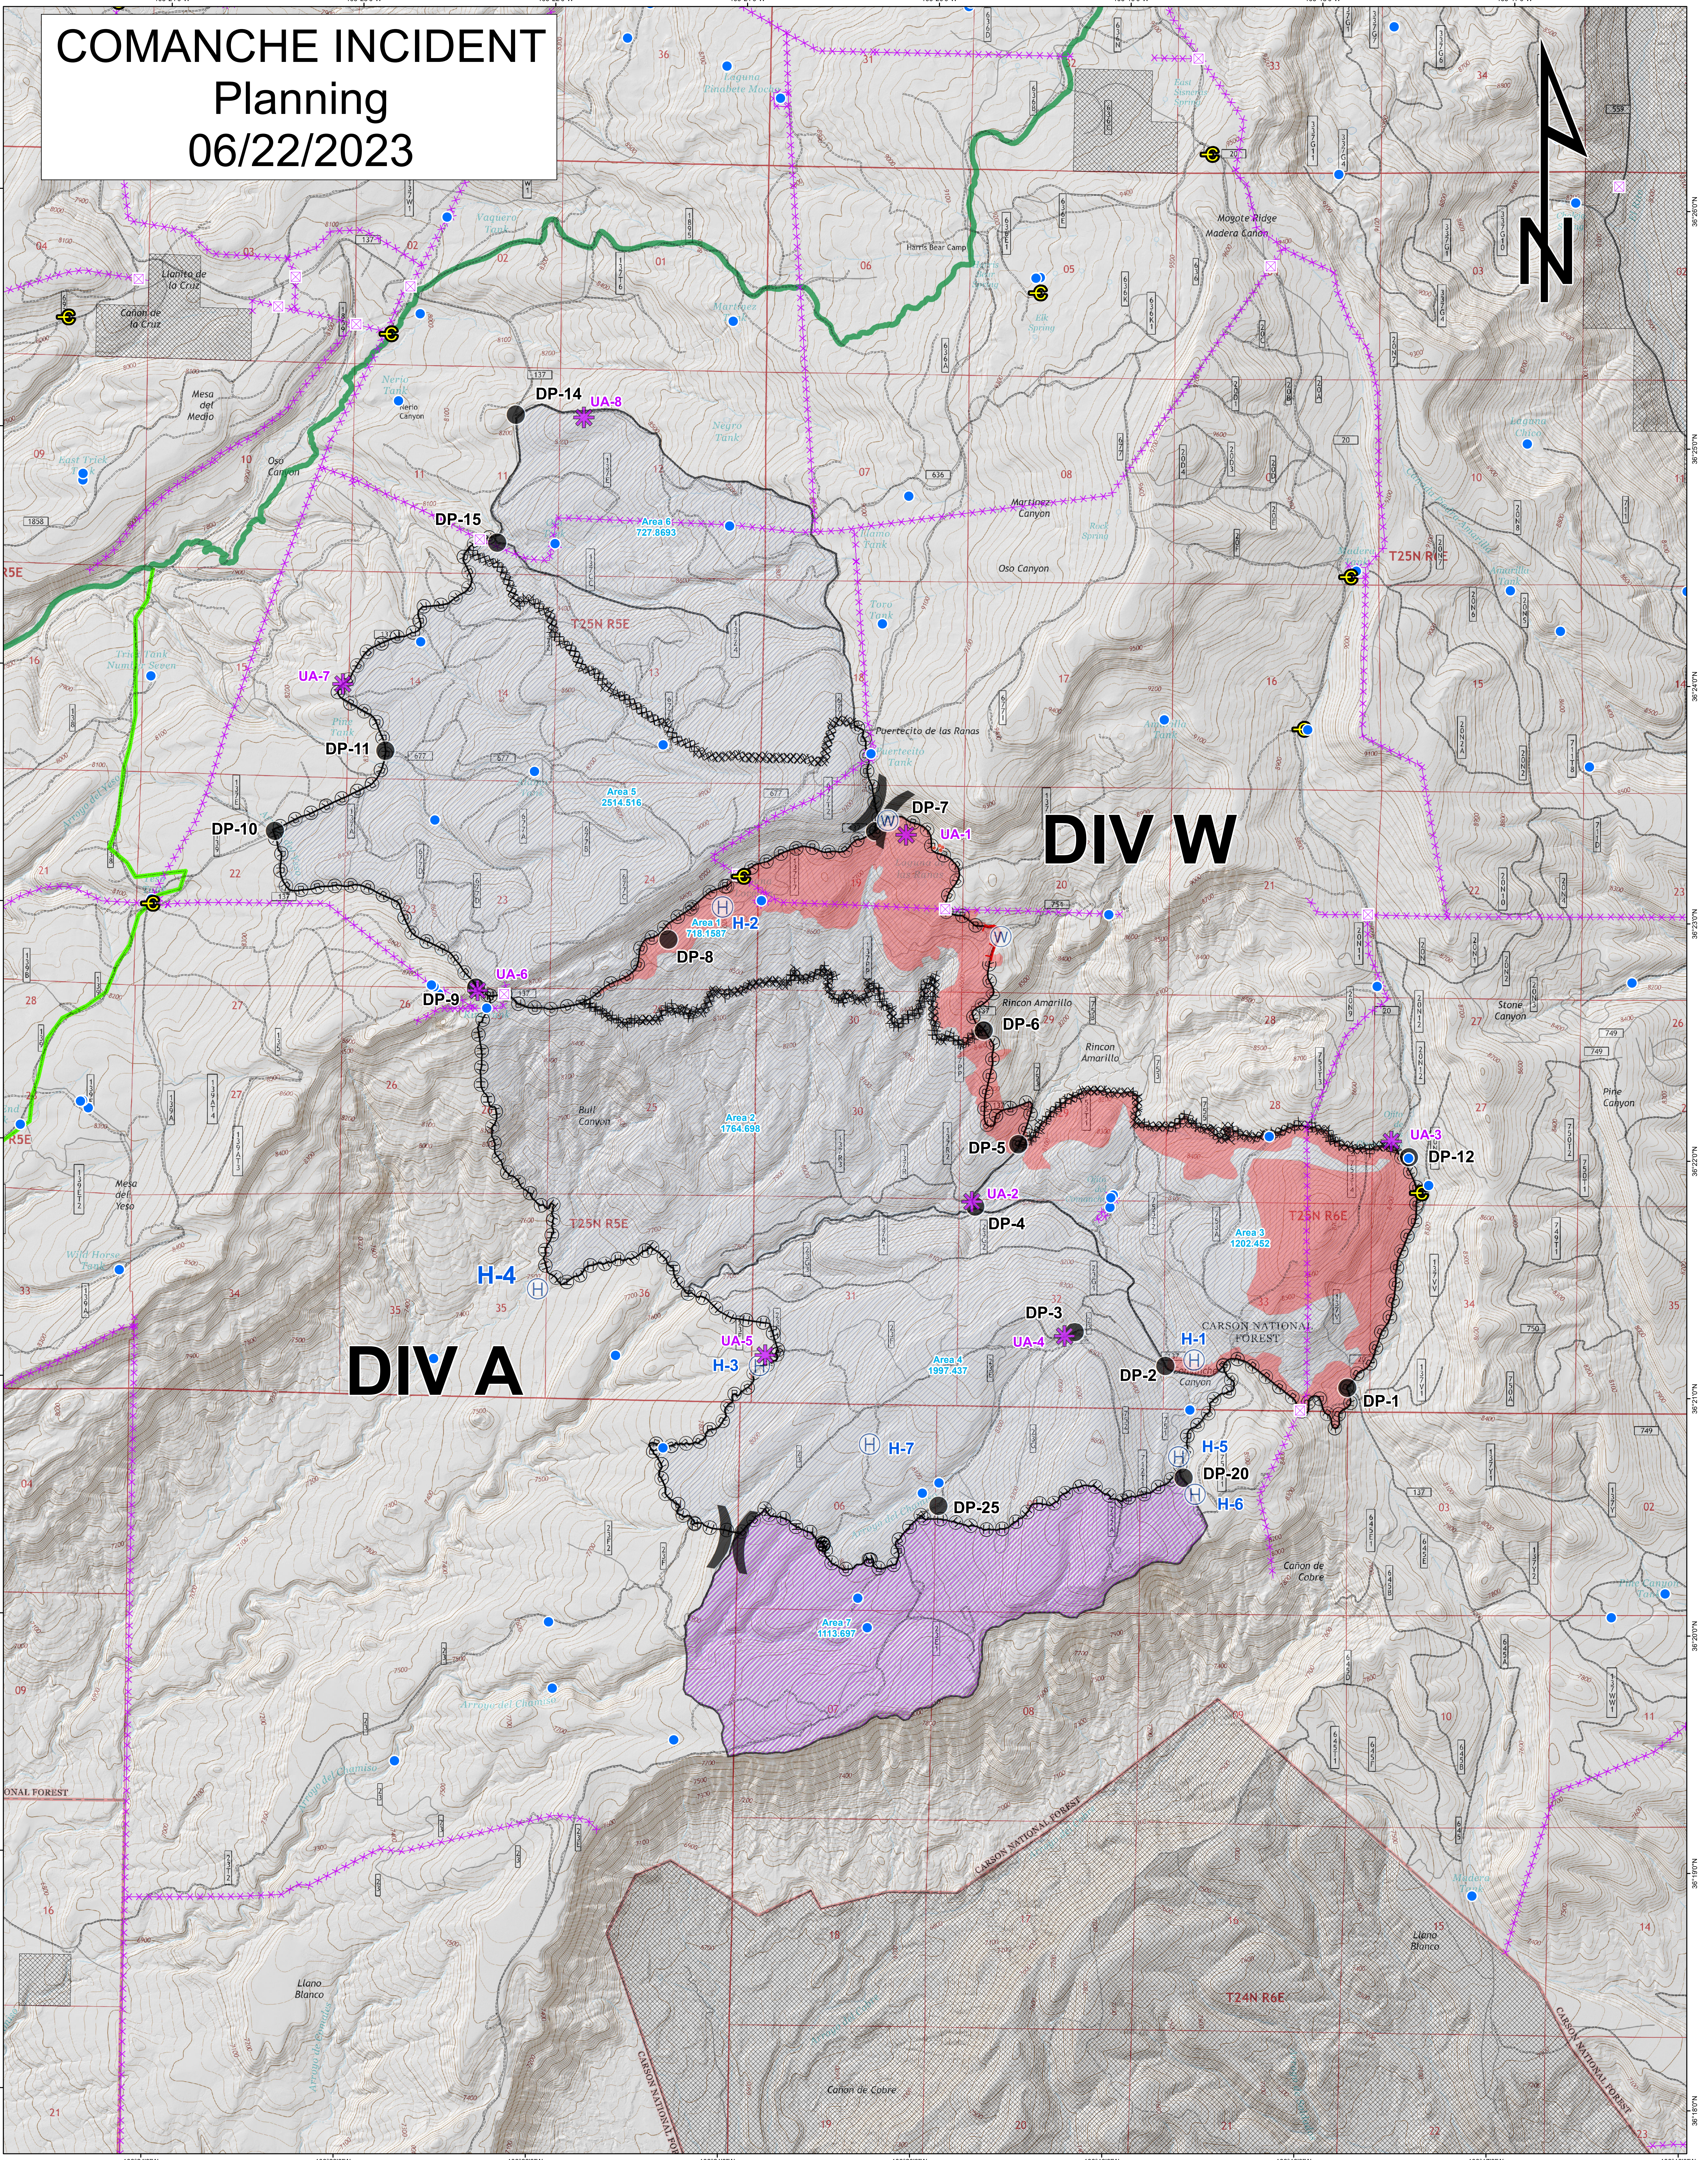

# COMANCHE INCIDENT

## Planning

### 06/22/2023

GIS Acres 1:15,000  
1,032

WJ: Eaton 06/21/2023 21:32hrs