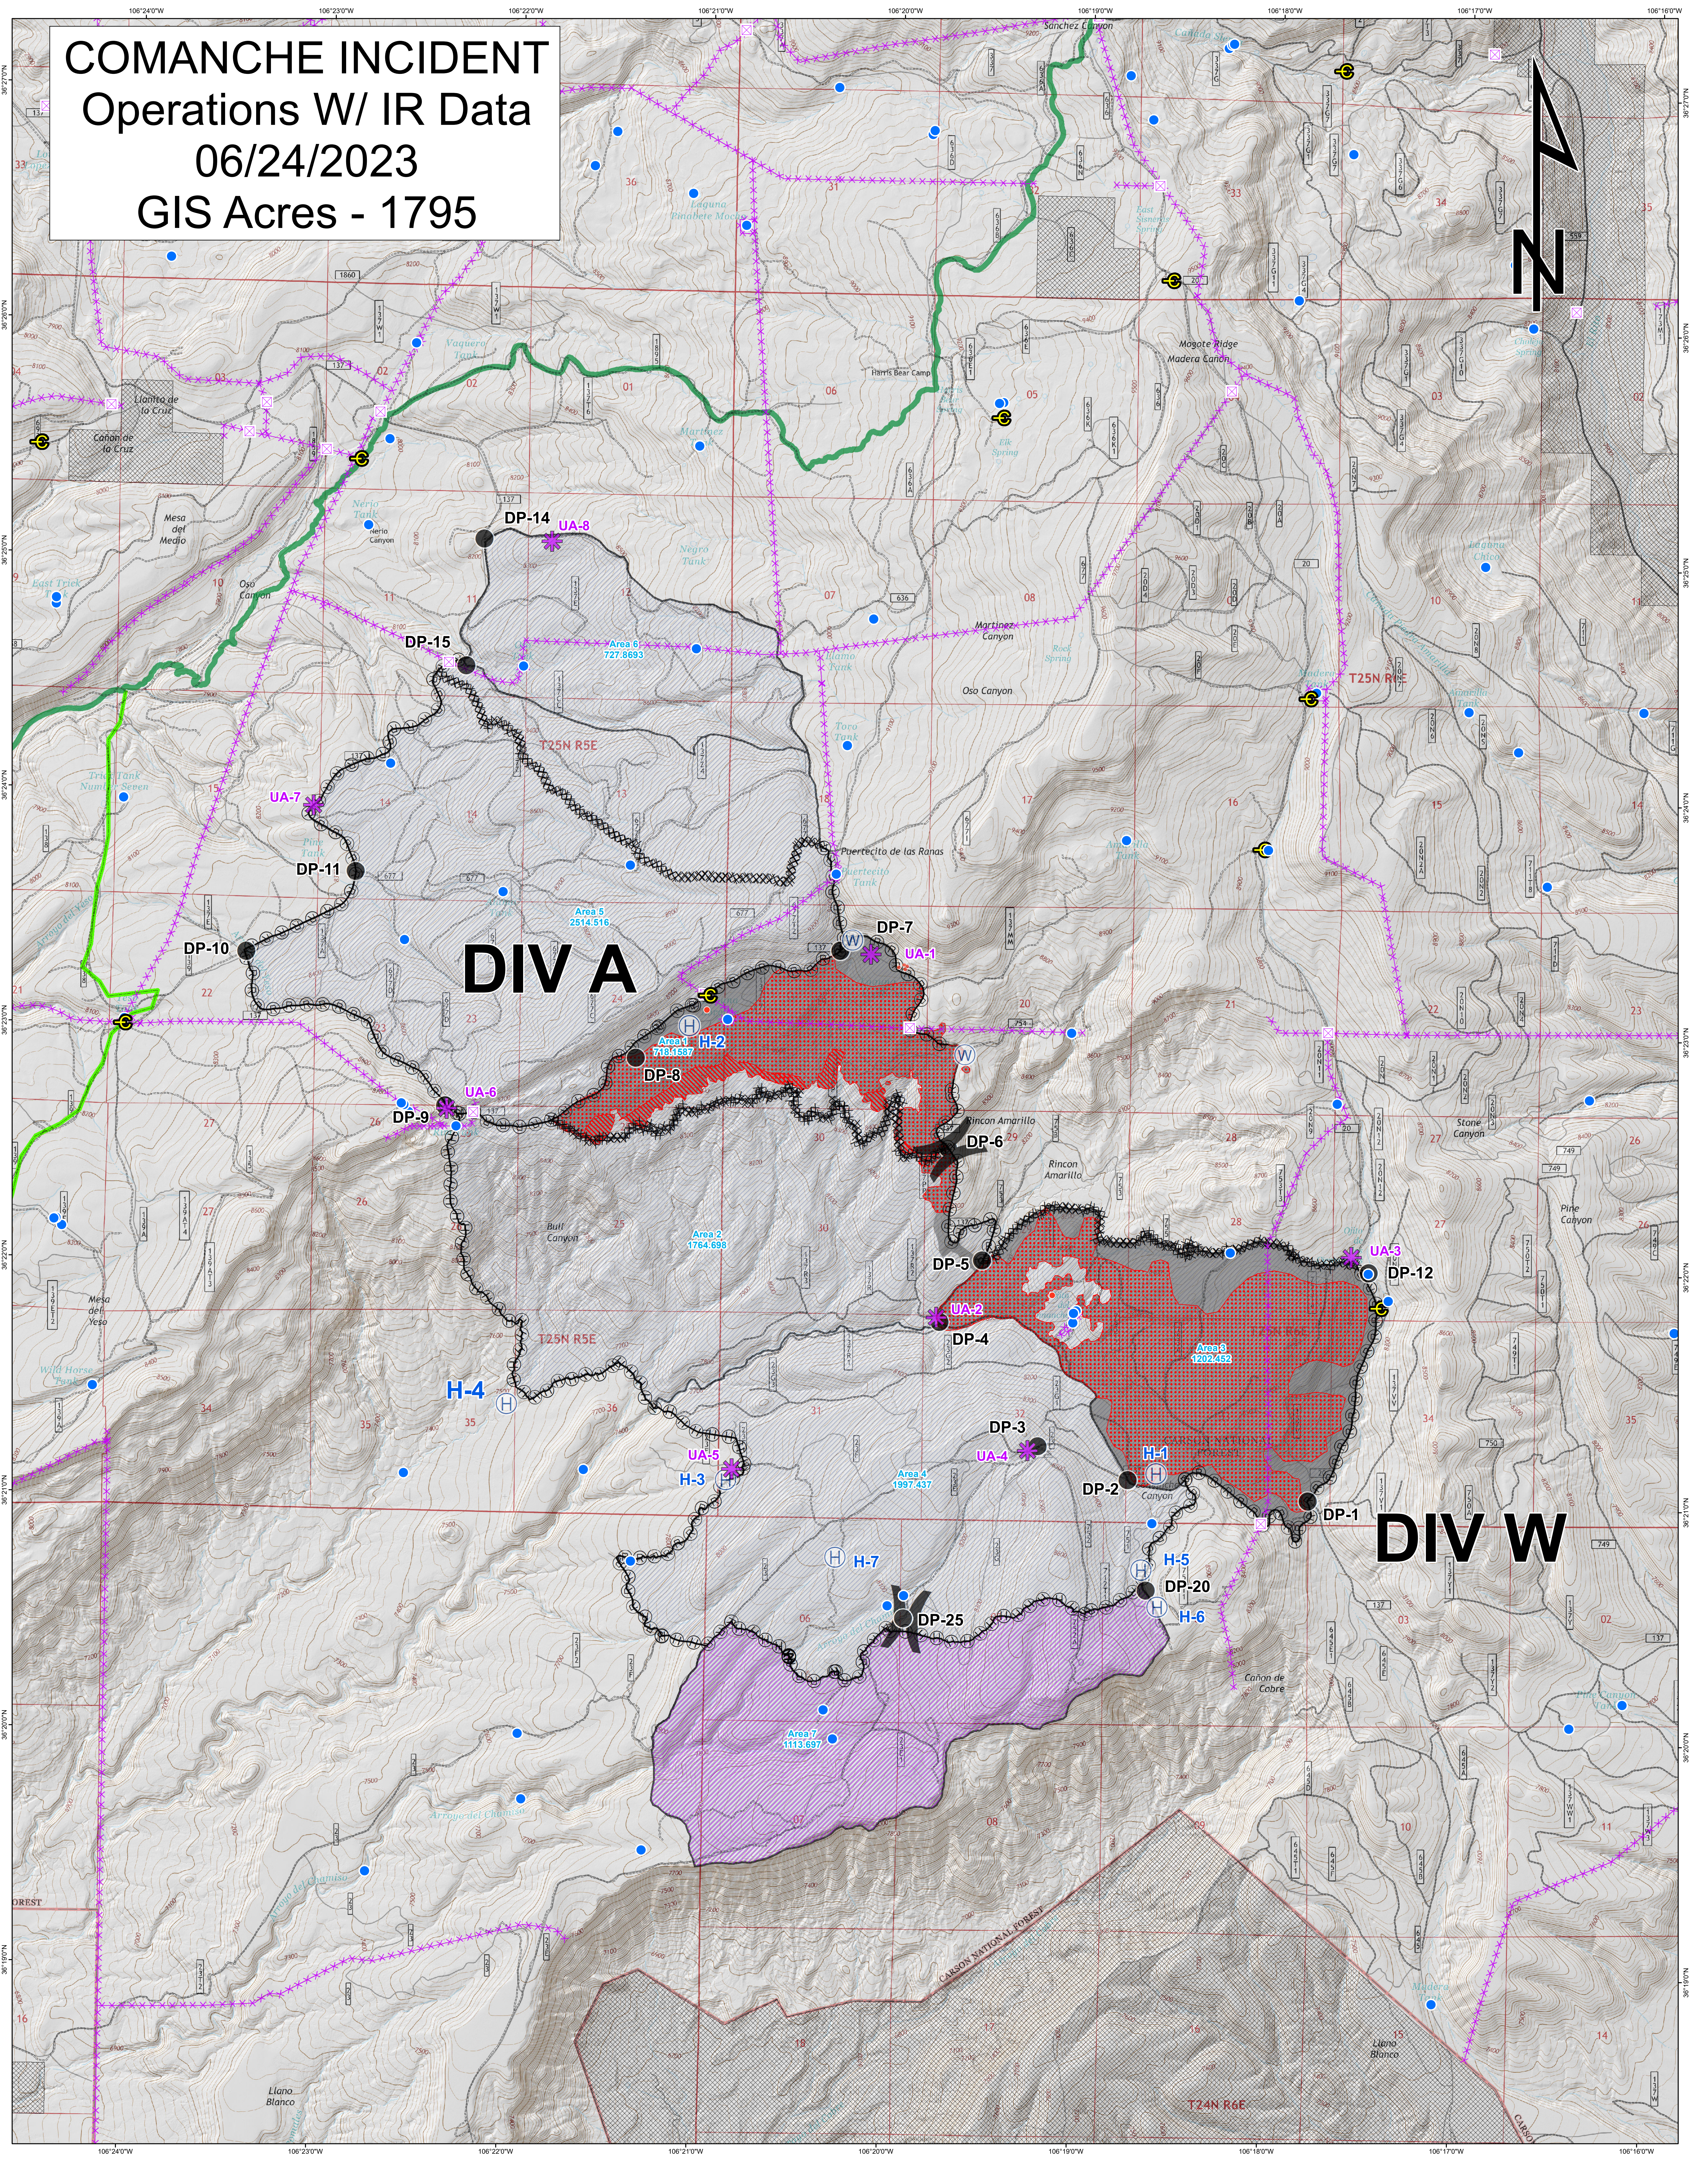

# COMANCHE INCIDENT

## Operations W/ IR Data

### 06/24/2023

### GIS Acres - 1795

1:15,000