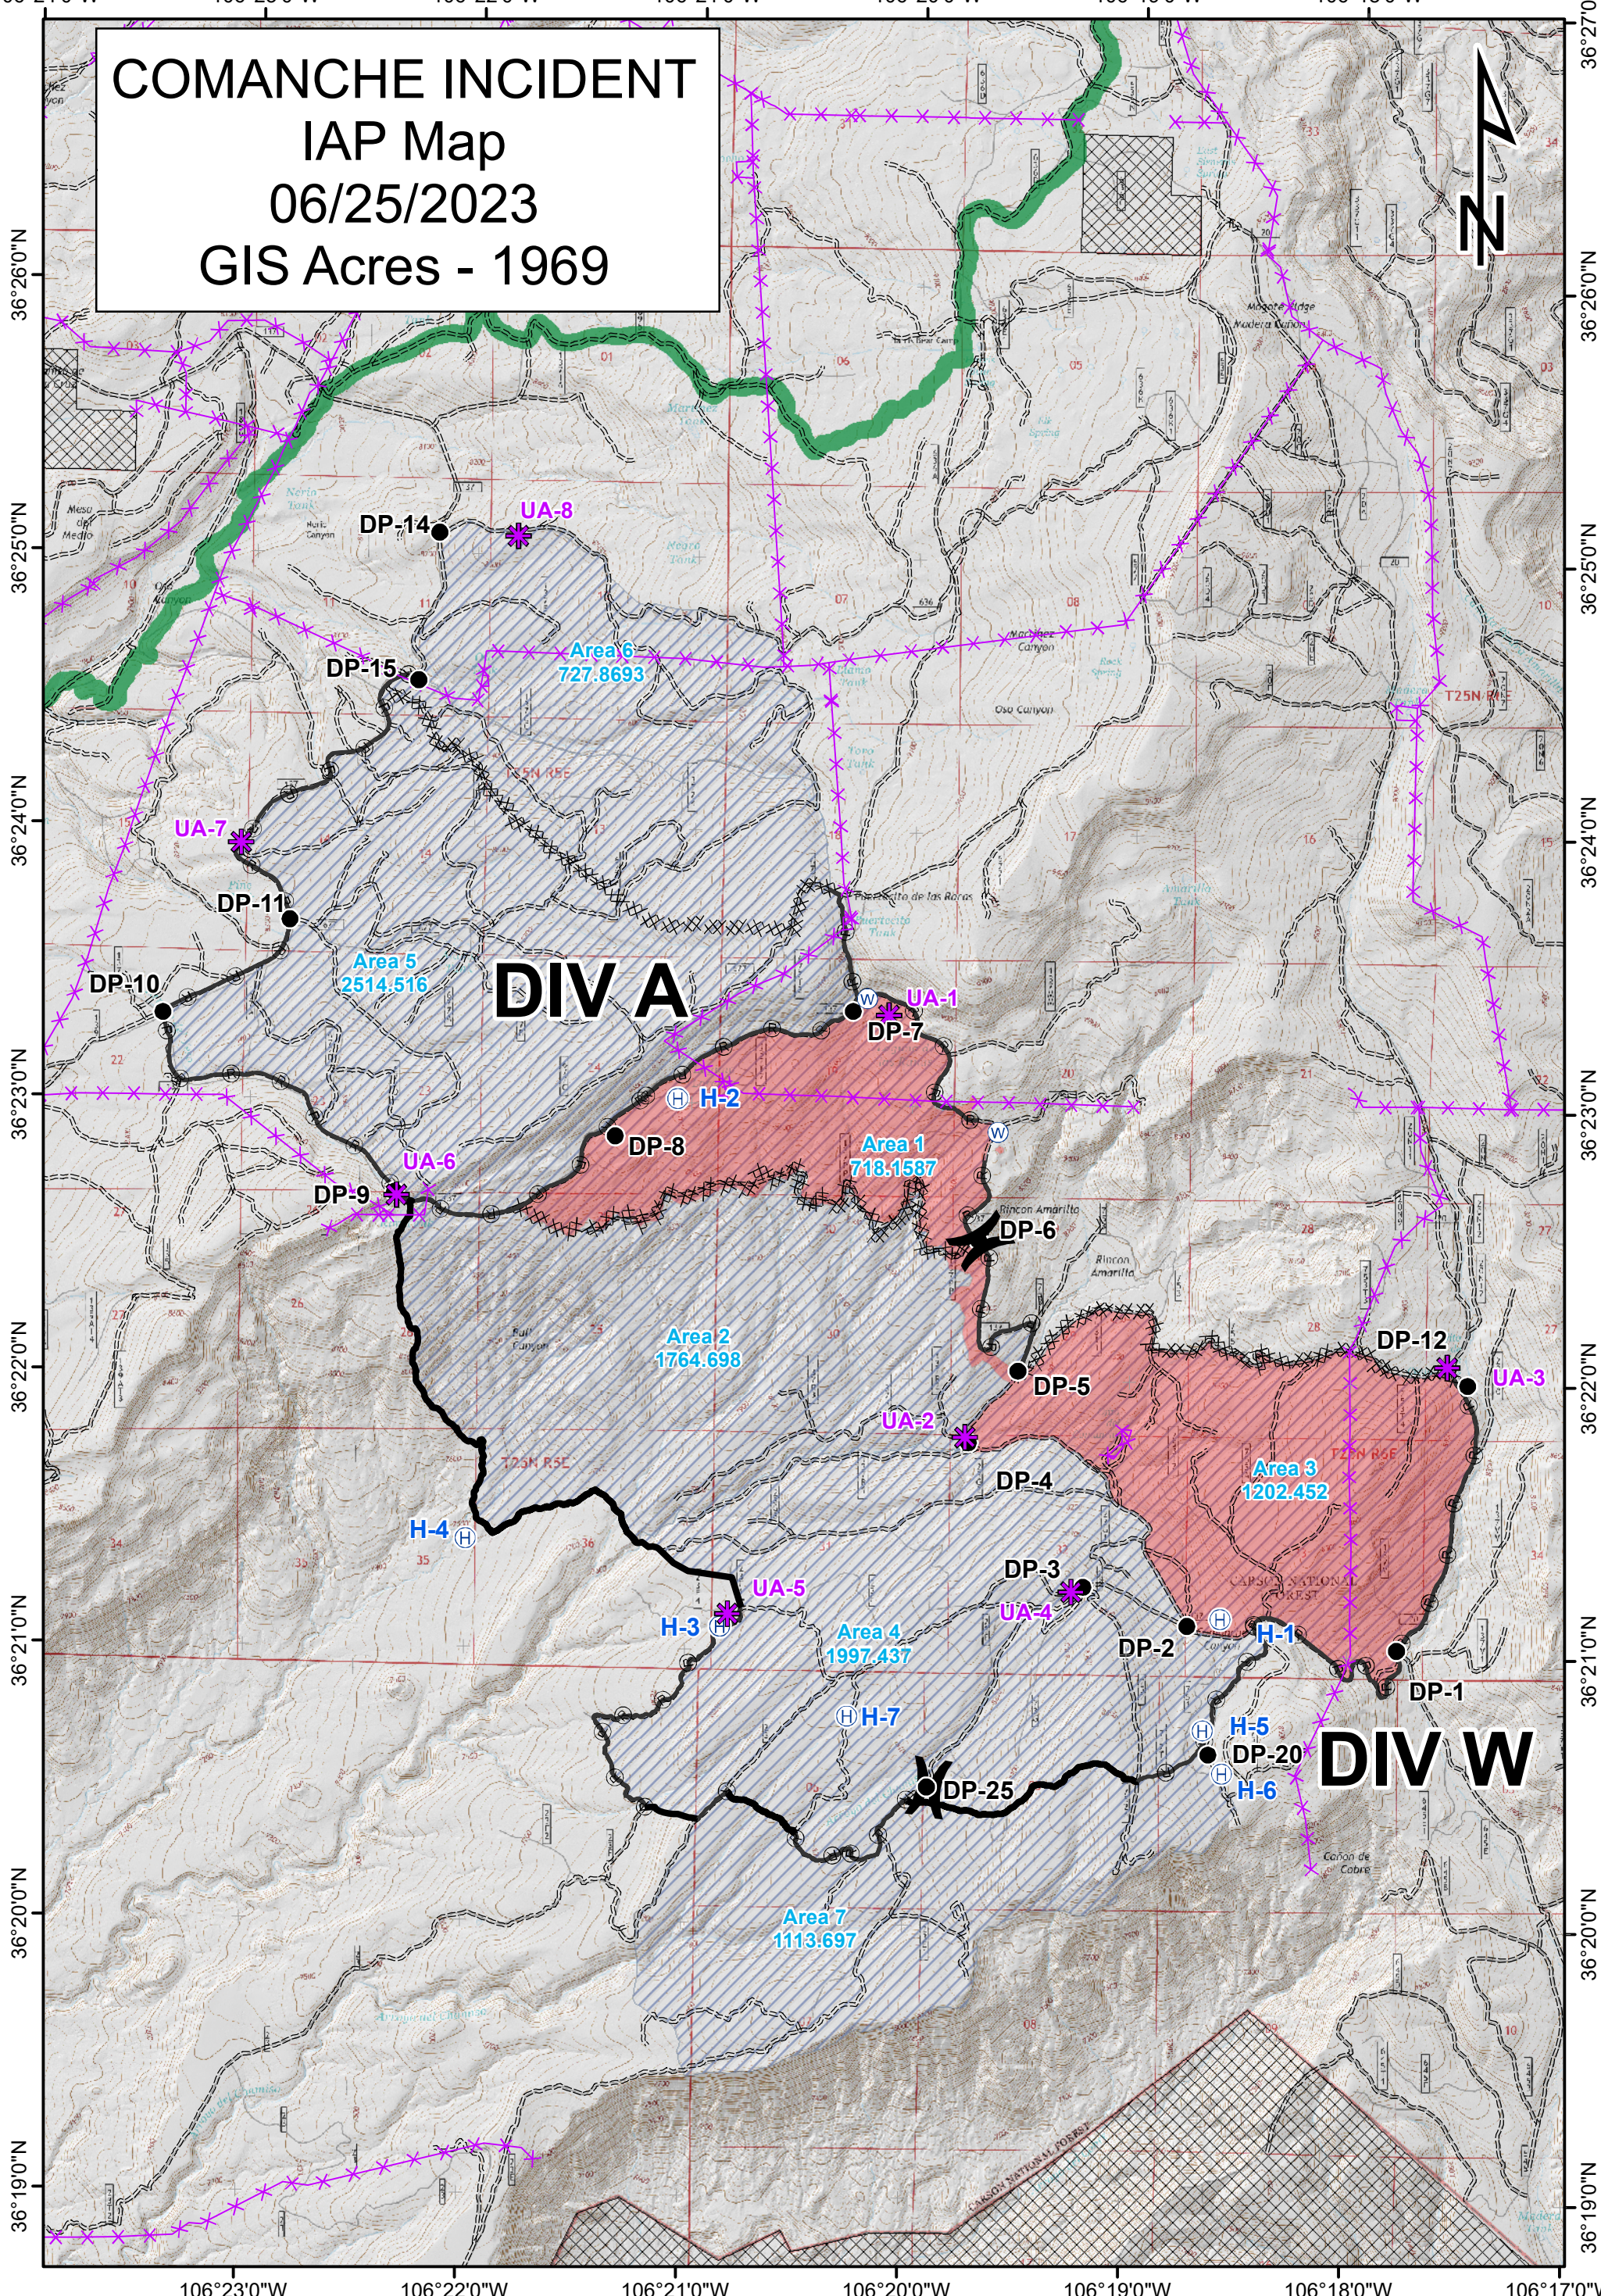

COMANCHE INCIDENT

IAP Map

06/25/2023

GIS Acres - 1969

Legend

- ✳ UASLRZ
- ⊕ H-Spot
- ⊗ Completed Dozer Line
- ⊗ Proposed Dozer Line
- ⊕ Forest Road
- ⊕ CDT Trail
- ⊕ Water
- DP
- ⊗ DIV
- ⊗ Completed Handline
- ⊗ Proposed Handline
- ⊕ Range Fence
- ⊕ Fire Perimeter
- ⊕ Improved Road
- ⊕ Comanche Focus Area

1:40,000
 WJEaton
 06/26/2023 0515hrs