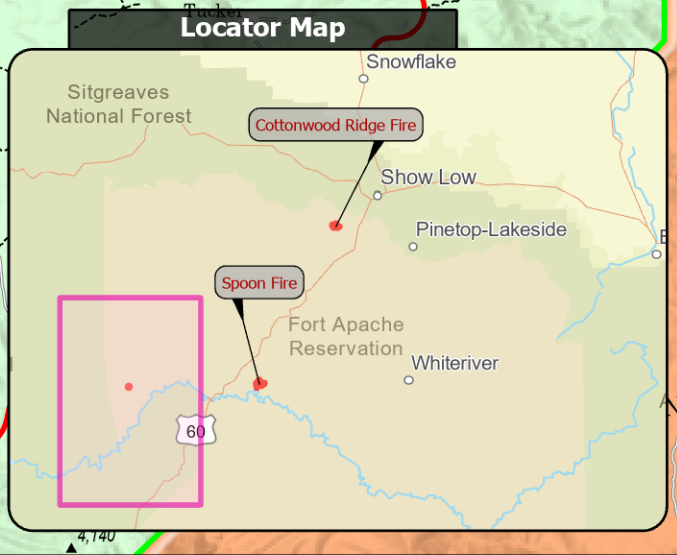

Community	Distance to Mustang Ridge Fire
Cibecue	22 Miles
Globe	36 Miles
Tonto Basin	29 Miles
Young	23 Miles

PIO
 Mustang Ridge
 AZFTA000579
 7/28/23 Day

- Wildfire Daily Fire Perimeter
- Uncontained
- Boundaries
USFS Boundary
- American Indian Reservation Boundary
- Land Ownership
Forest Service Land
- American Indian Reservation

0 1/4 1/2 1 1 1/2 2 2 1/2 3 Miles

7/27/2023 2126
 Acres from IR and GPS
 North American 1983 Datum

SOUTHWEST AREA
 INCIDENT MANAGEMENT TEAM 5

1:130,000