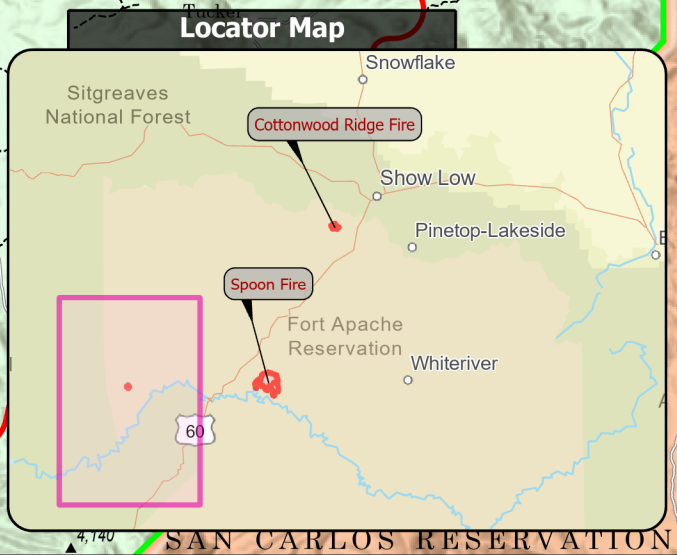

Community	Distance to Mustang Ridge Fire
Cibecue	22 Miles
Globe	36 Miles
Tonto Basin	29 Miles
Young	23 Miles

**PIO**  
 Mustang Ridge  
 AZFTA000579  
 7/29/23 Day

- Wildfire Daily Fire Perimeter
- Contained
- Uncontained
- Boundaries**
- USFS Boundary
- Reservation Boundary
- Land Ownership**
- Forest Service Land
- Reservation