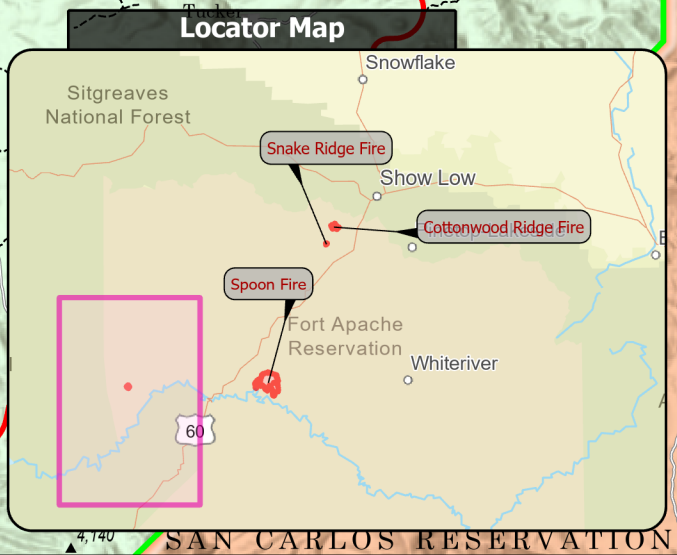

Community	Distance to Mustang Ridge Fire
Cibecue	22 Miles
Globe	36 Miles
Tonto Basin	29 Miles
Young	23 Miles

PIO
 Mustang Ridge
 AZFTA000579
 7/30/20 Day

- ▬ Wildfire Daily Fire Perimeter
- Contained
- Uncontained
- Boundaries**
- USFS Boundary
- Reservation Boundary
- Land Ownership**
- Forest Service Land
- Reservation