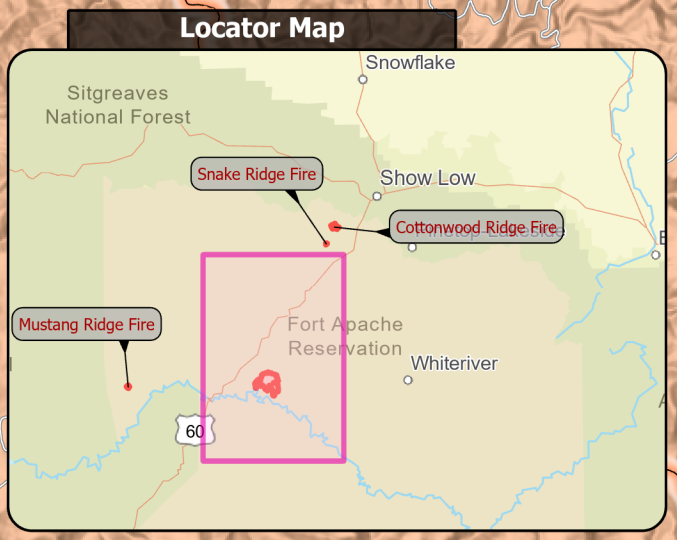

Community	Distance to Spoon Fire
Canyon Day	19 Miles
Cedar Creek	11 Miles
Cibecue	15 Miles
Whiteriver	26 Miles

**PIO**  
Spoon  
AZFTA000574  
8/1/20 Day

4560 acres at 7/29/23 23:00 hrs

**Wildfire Daily Fire Perimeter**  
▬ Wildfire Daily Fire Perimeter  
 Contained  
 Uncontained  
 Reservation Boundary