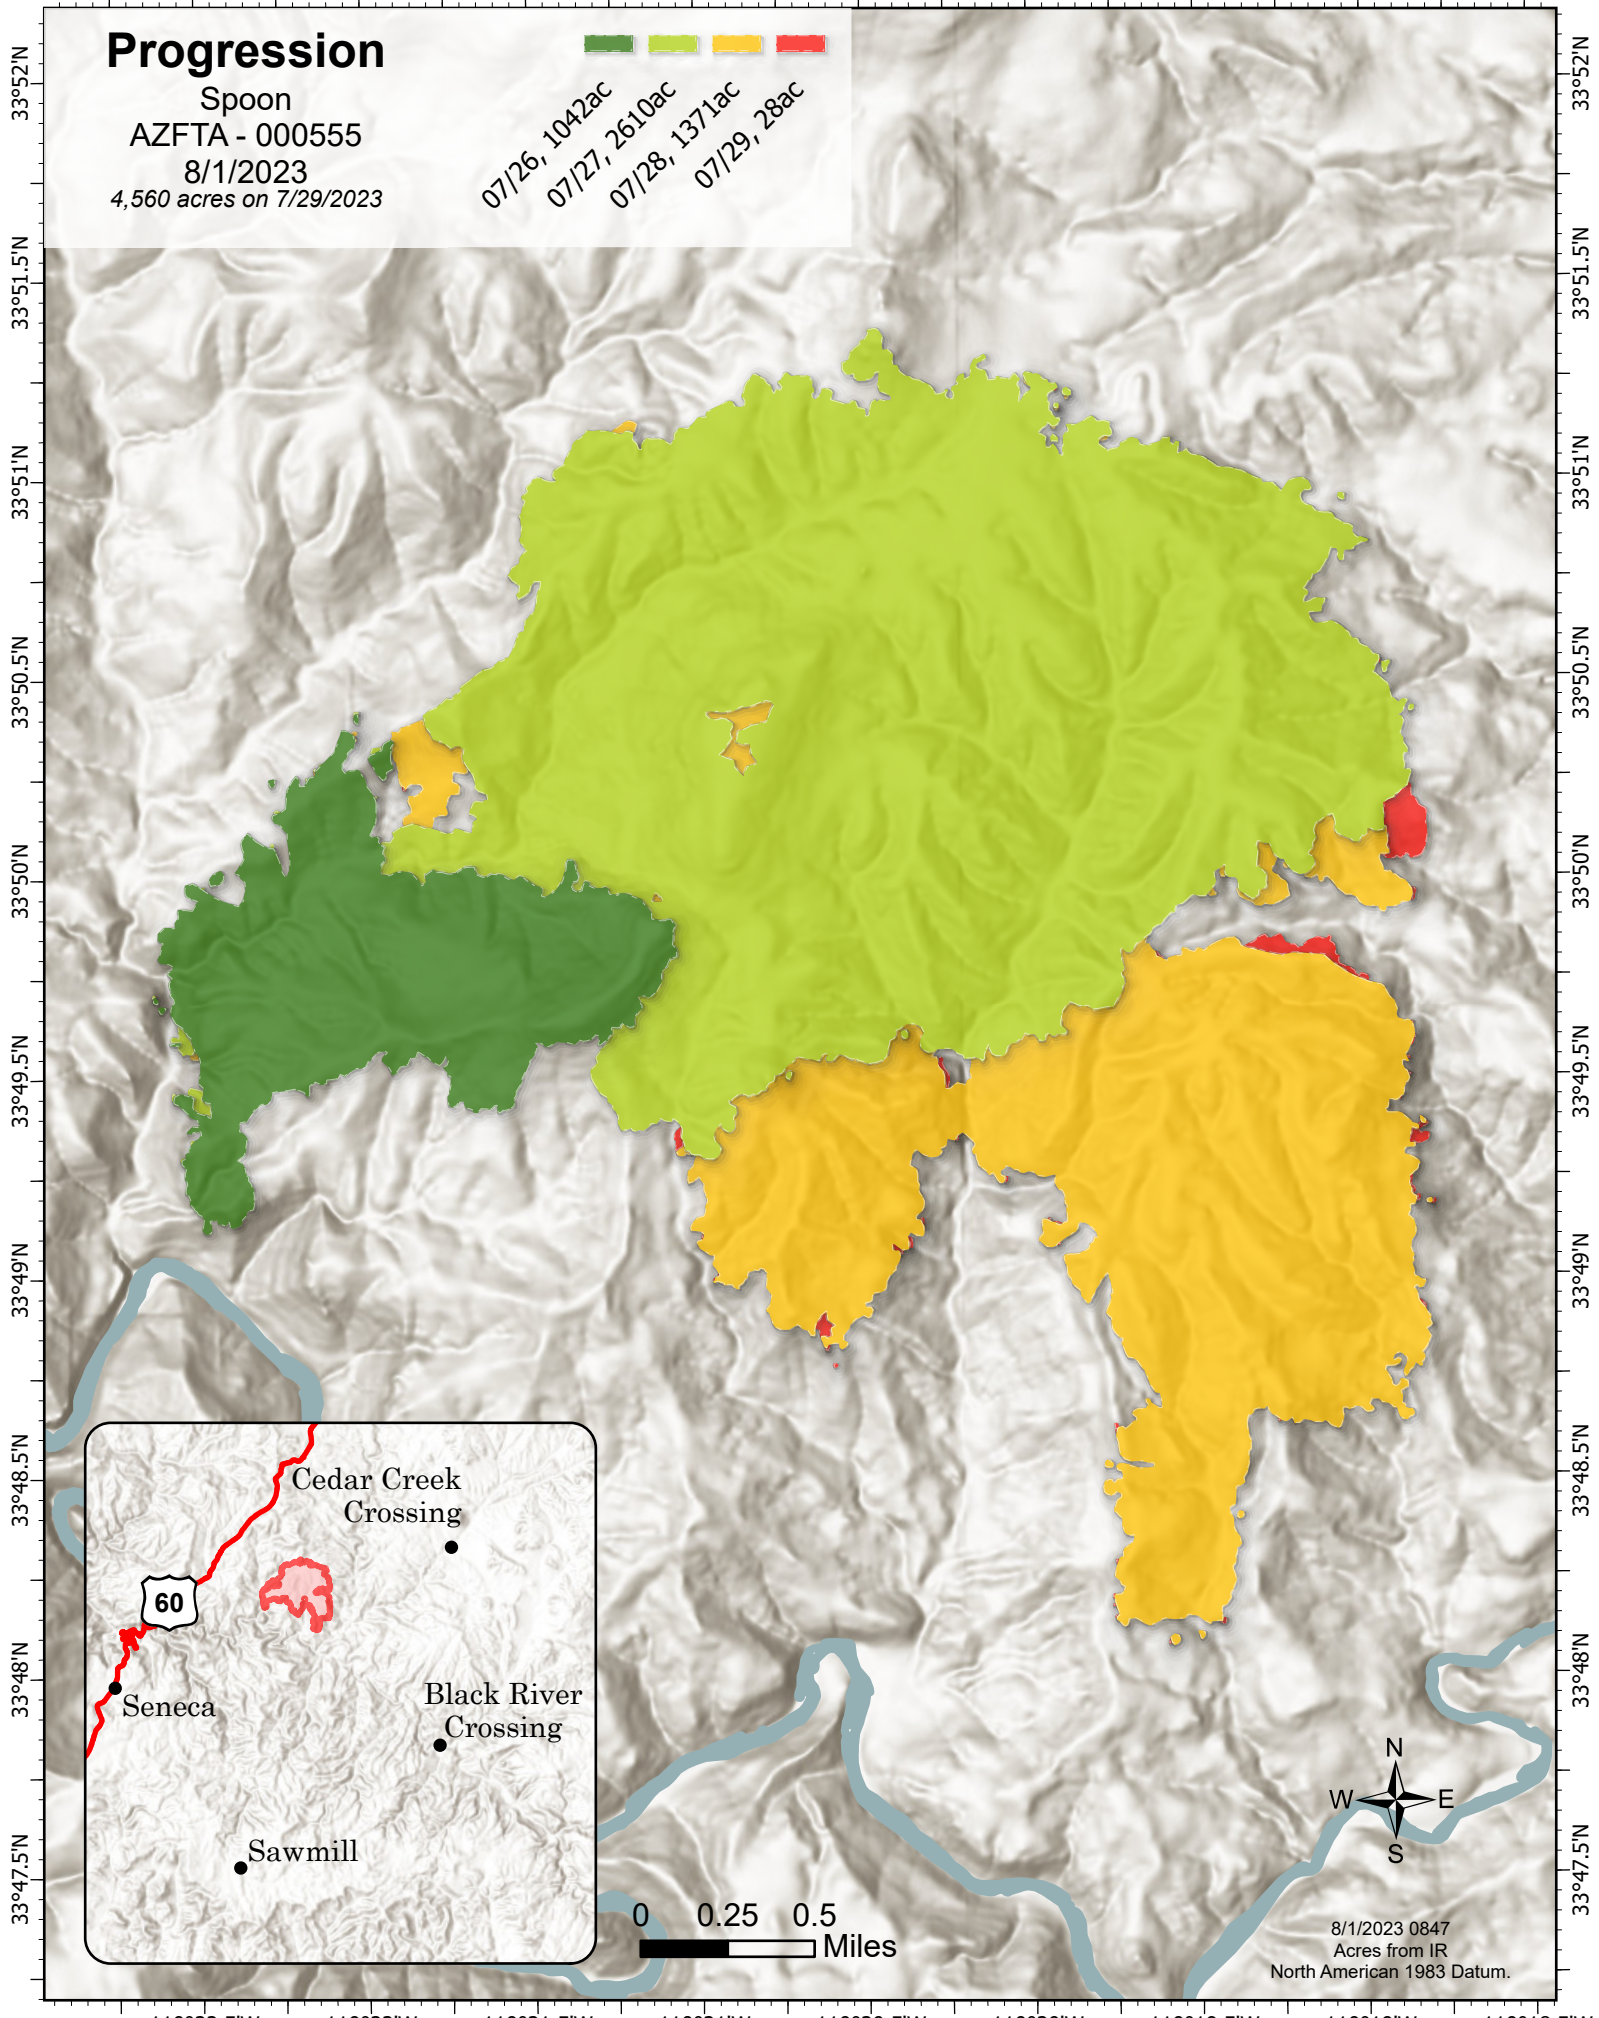

110°22.5'W 110°22'W 110°21.5'W 110°21'W 110°20.5'W 110°20'W 110°19.5'W 110°19'W 110°18.5'W

# Progression

Spoon  
AZFTA - 000555  
8/1/2023  
4,560 acres on 7/29/2023

- 07/26, 1042ac
- 07/27, 2610ac
- 07/28, 1371ac
- 07/29, 28ac

0 0.25 0.5 Miles

8/1/2023 0847  
Acres from IR  
North American 1983 Datum.