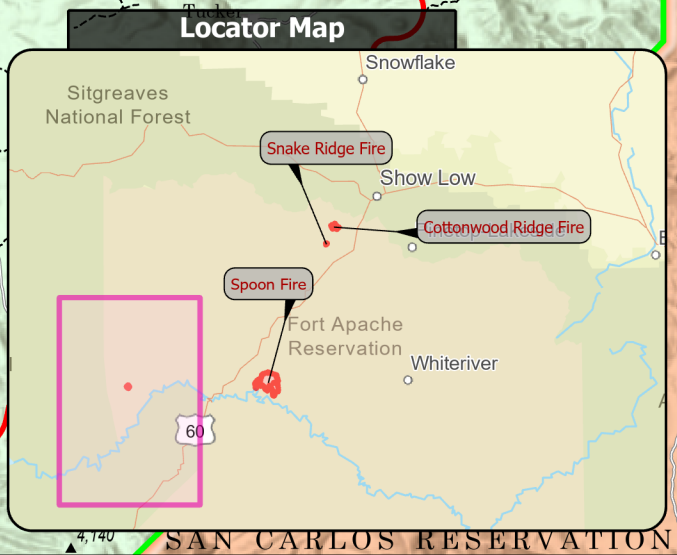

Community	Distance to Mustang Ridge Fire
Cibecue	22 Miles
Globe	36 Miles
Tonto Basin	29 Miles
Young	23 Miles

PIO
 Mustang Ridge
 AZFTA000579
 8/1/23 Day

Wildfire Daily Fire Perimeter
 Contained

Boundaries
 USFS Boundary

Reservation Boundary

Land Ownership
 Forest Service Land
 Reservation

7/31/2023 2157
 Acres from IR and GPS
 North American 1983 Datum