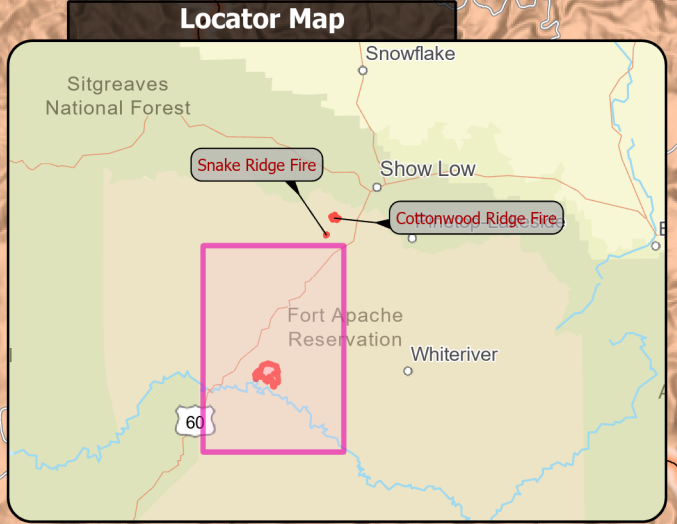

Community	Distance to Spoon Fire
Canyon Day	19 Miles
Cedar Creek	11 Miles
Cibecue	15 Miles
Whiteriver	26 Miles

PIO
Spoon
AZFTA000574
8/2/23 Day

4560 acres at 7/29/23 23:00 hrs

Wildfire Daily Fire Perimeter
— Wildfire Daily Fire Perimeter
 Contained

Uncontained Reservation Boundary
 Uncontained
 Reservation Boundary

Land Ownership
 Reservation

8/1/2023 2050
Acres from IR and GPS
North American 1983 Datum 1:130,000

SOUTHWEST AREA
INCIDENT MANAGEMENT TEAM 5