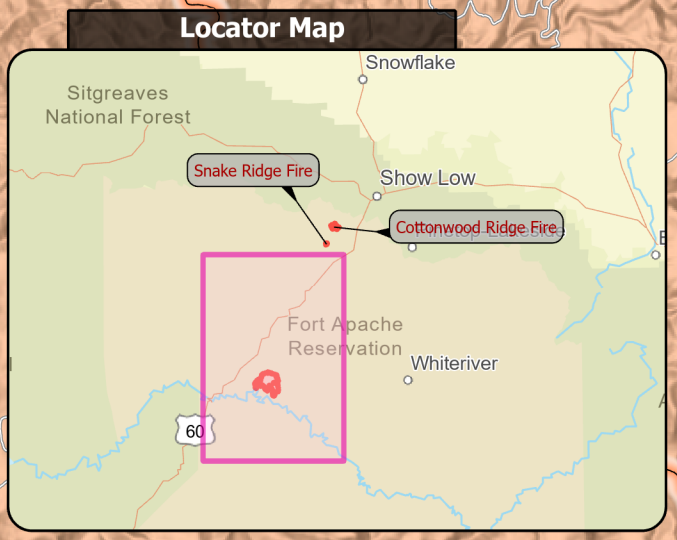

Community	Distance to Spoon Fire
Canyon Day	19 Miles
Cedar Creek	11 Miles
Cibecue	15 Miles
Whiteriver	26 Miles

PIO

Spoon
AZFTA000574
8/5/23 Day

4560 acres at 7/29/23 23:00 hrs

- Wildfire Daily Fire Perimeter
- Uncontained Perimeter
- Contained Perimeter
- Reservation Boundary
- Reservation