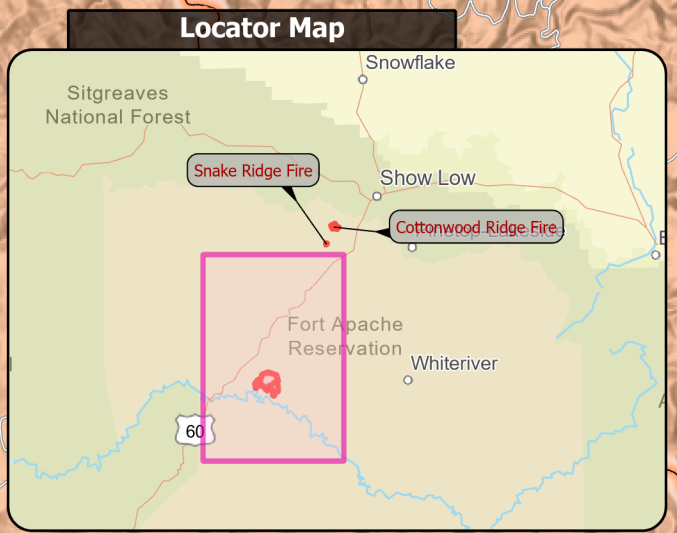

Community	Distance to Spoon Fire
Canyon Day	19 Miles
Cedar Creek	11 Miles
Cibecue	15 Miles
Whiteriver	26 Miles

PIO
 Spoon
 AZFTA000574
 8/6/23 Day

4560 acres at 7/29/23 23:00 hrs

Wildfire Daily Fire Perimeter
 [Red line] Wildfire Daily Fire Perimeter
 [Black line] Contained

Uncontained Reservation Boundary
 [Red dashed line] Uncontained
 [Orange dashed line] Reservation Boundary

Land Ownership
 [Light orange] Reservation

8/5/2023 2048
 Acres from IR and GPS
 North American 1983 Datum 1:130,000