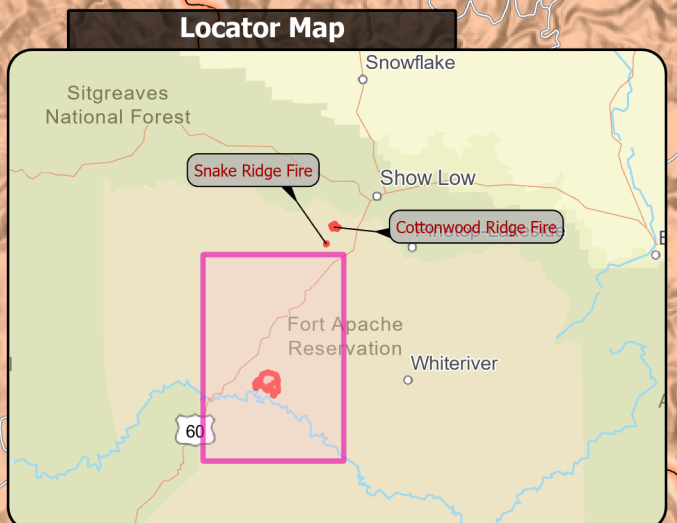

Community	Distance to Spoon Fire
Canyon Day	19 Miles
Cedar Creek	11 Miles
Cibecue	15 Miles
Whiteriver	26 Miles

**PIO**  
 Spoon  
 AZFTA000574  
 8/7/23 Day

4560 acres at 7/29/23 23:00 hrs

Wildfire Daily Fire Perimeter  
 Contained  
 Uncontained Reservation Boundary  
 Land Ownership Reservation

0 1 2 4 Miles

8/6/2023 2050  
 Acres from IR and GPS  
 North American 1983 Datum 1:130,000