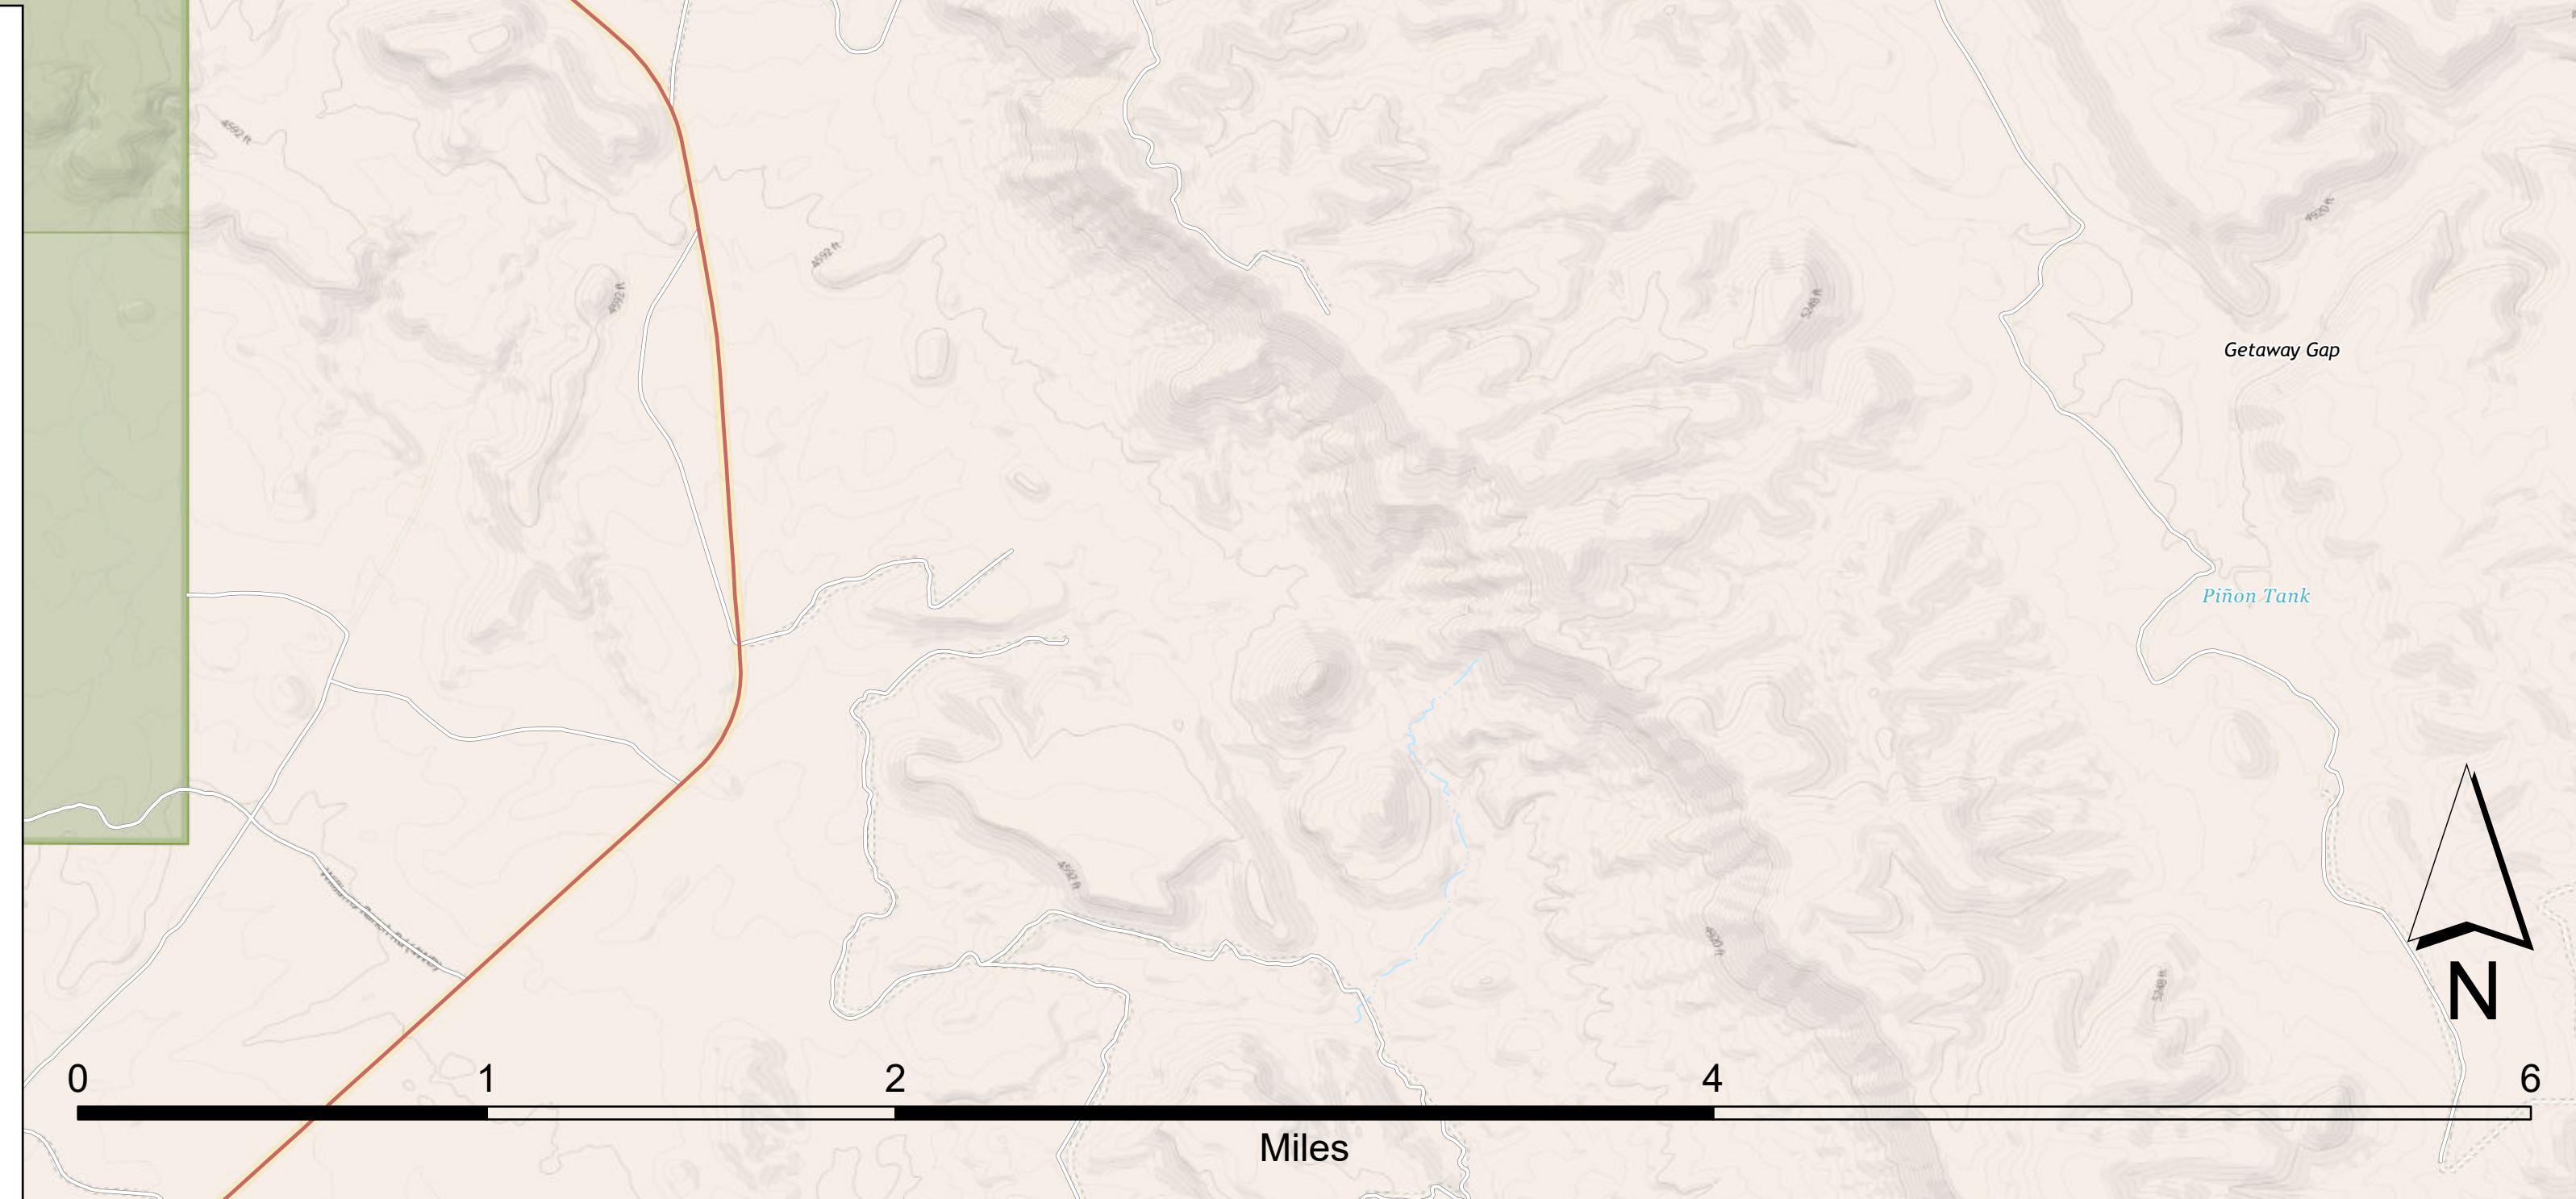

TRANSPORTATION

**Cutoff Ridge Fire
Guadalupe Mountains
21 July 2023**

Incident Command Post	Secondary Hwy
Camp	Local Connector
Wildfire Daily Fire Perimeter	Local Road
Facility	Trail
High	Perennial Stream
Moderate	Intermittent Stream
Low	Perennial Lake