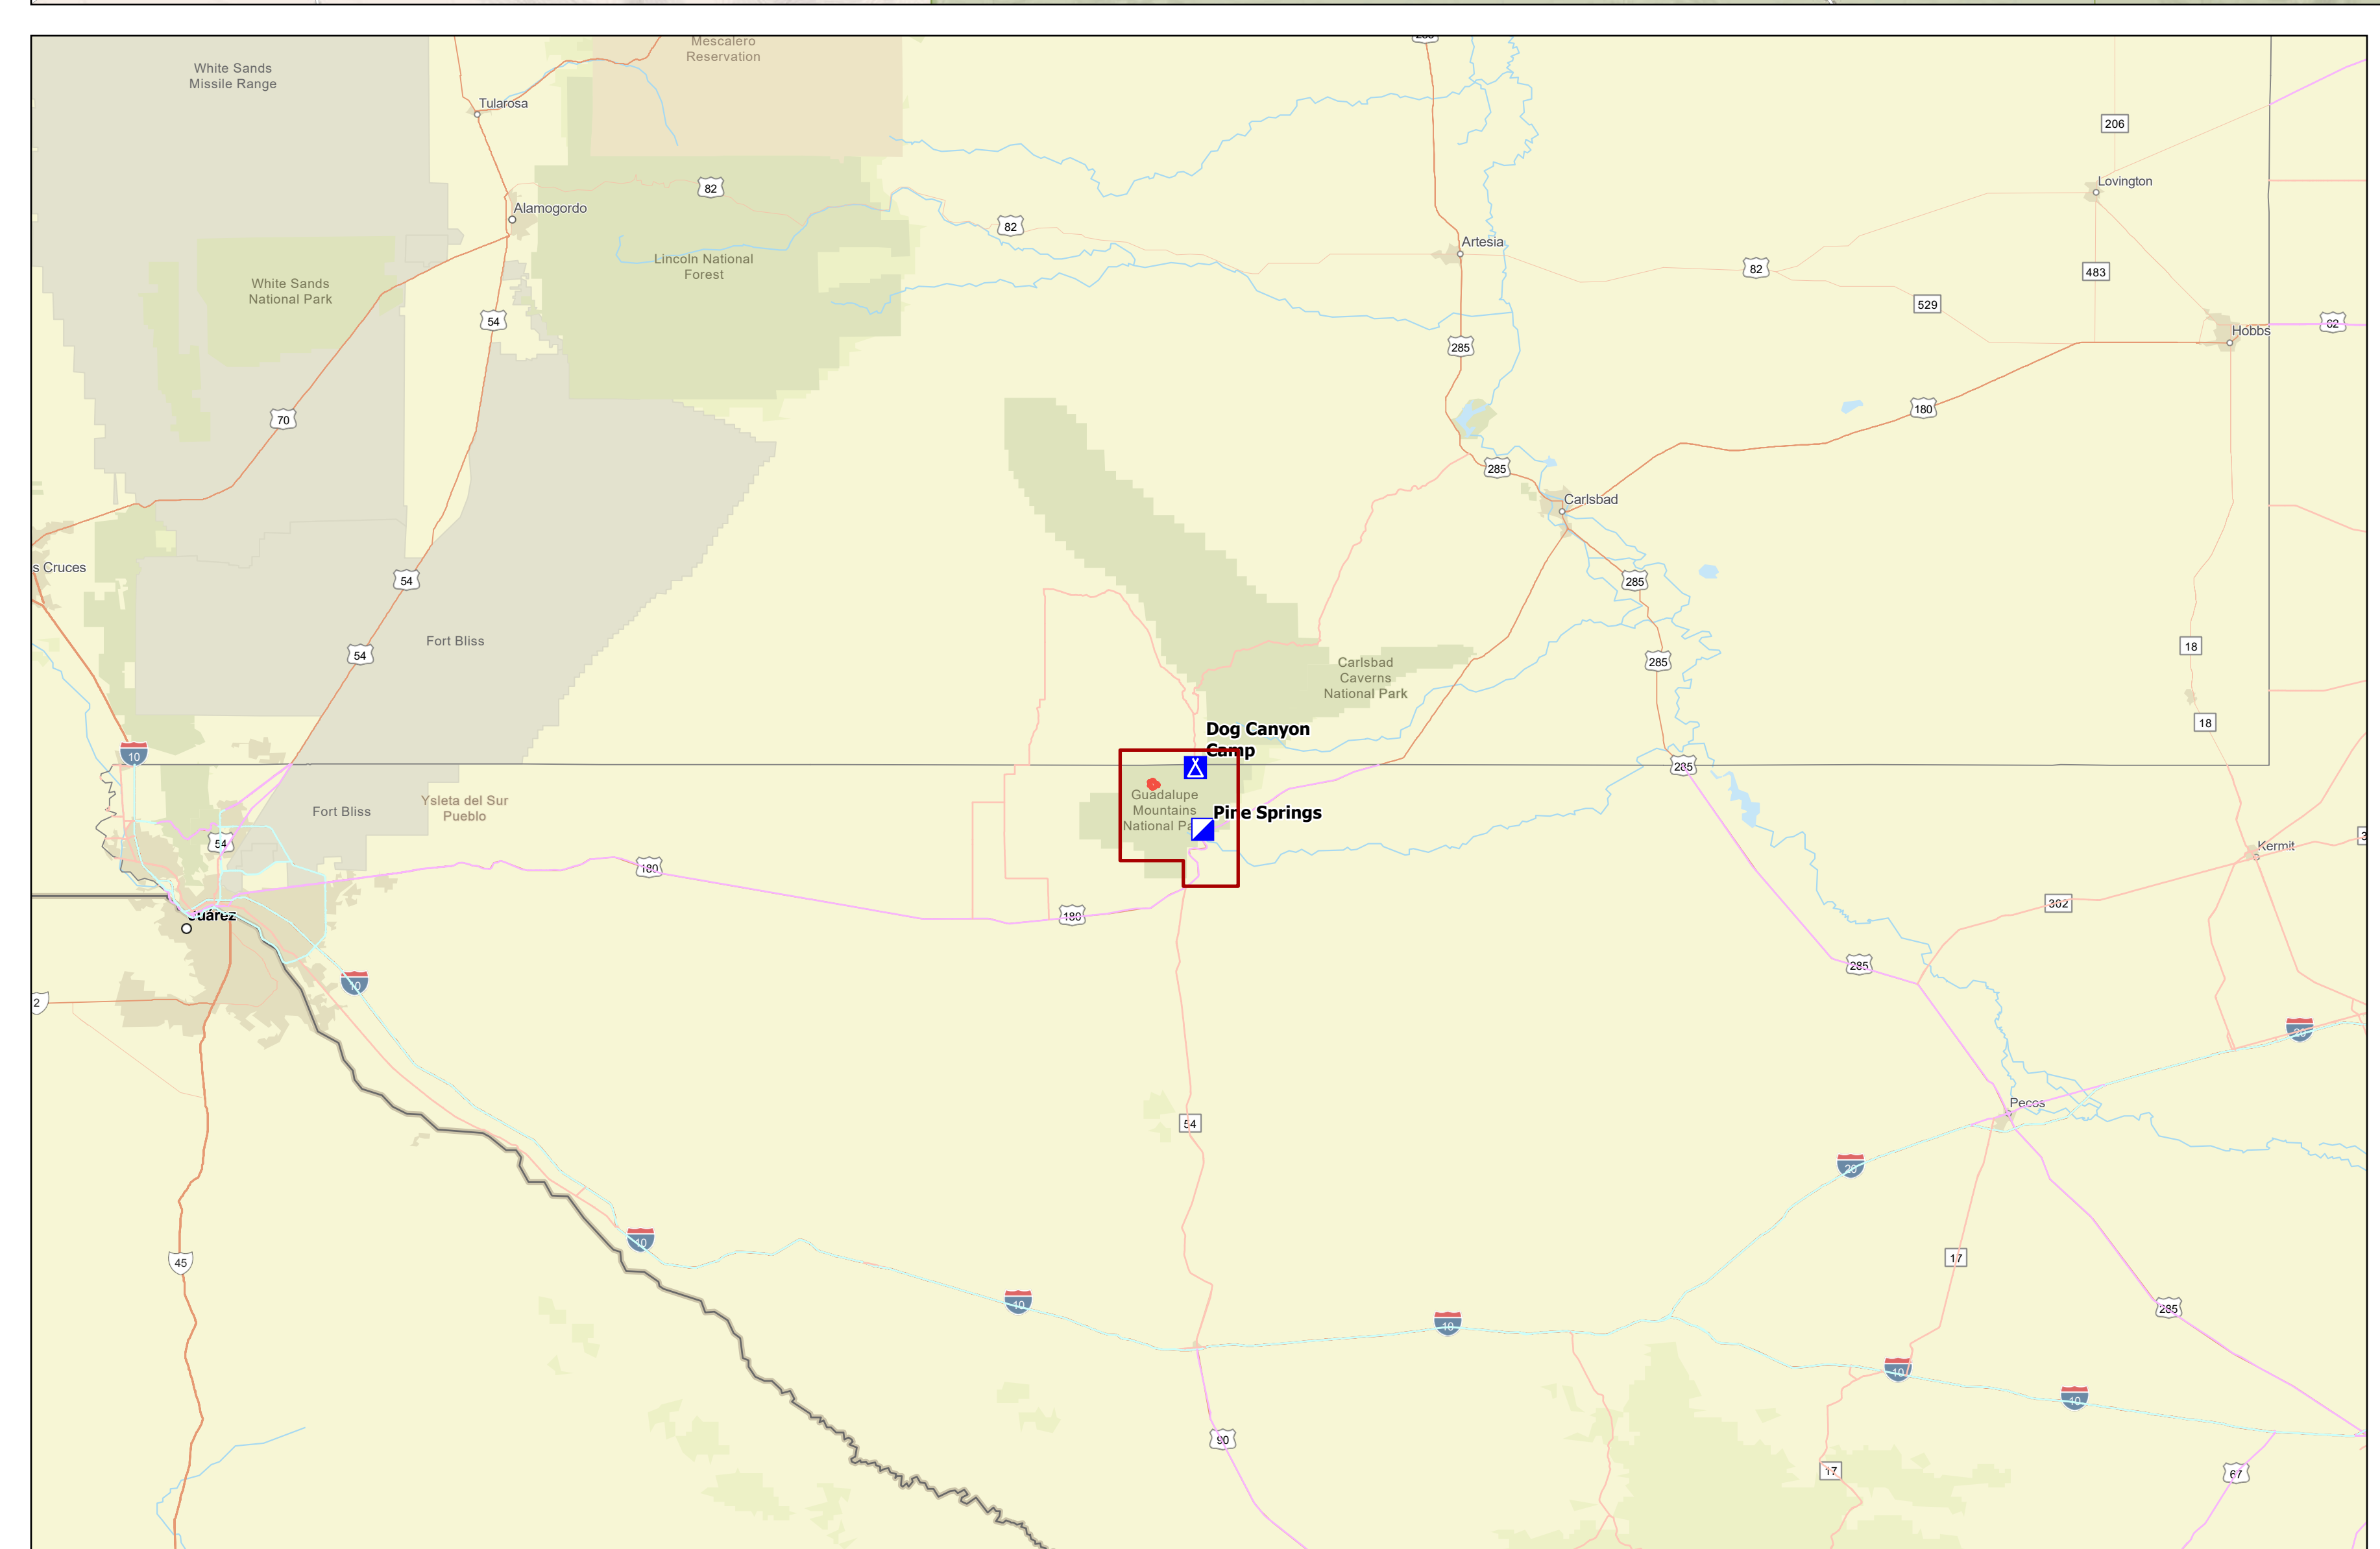

TRANSPORTATION

**Cutoff Ridge Fire
Guadalupe Mountains
21 July 2023**

Incident Command Post	Secondary Hwy
Camp	Local Connector
Wildfire Daily Fire Perimeter	Local Road
Facility	Trail
High	Perennial Stream
Moderate	Intermittent Stream
Low	Perennial Lake