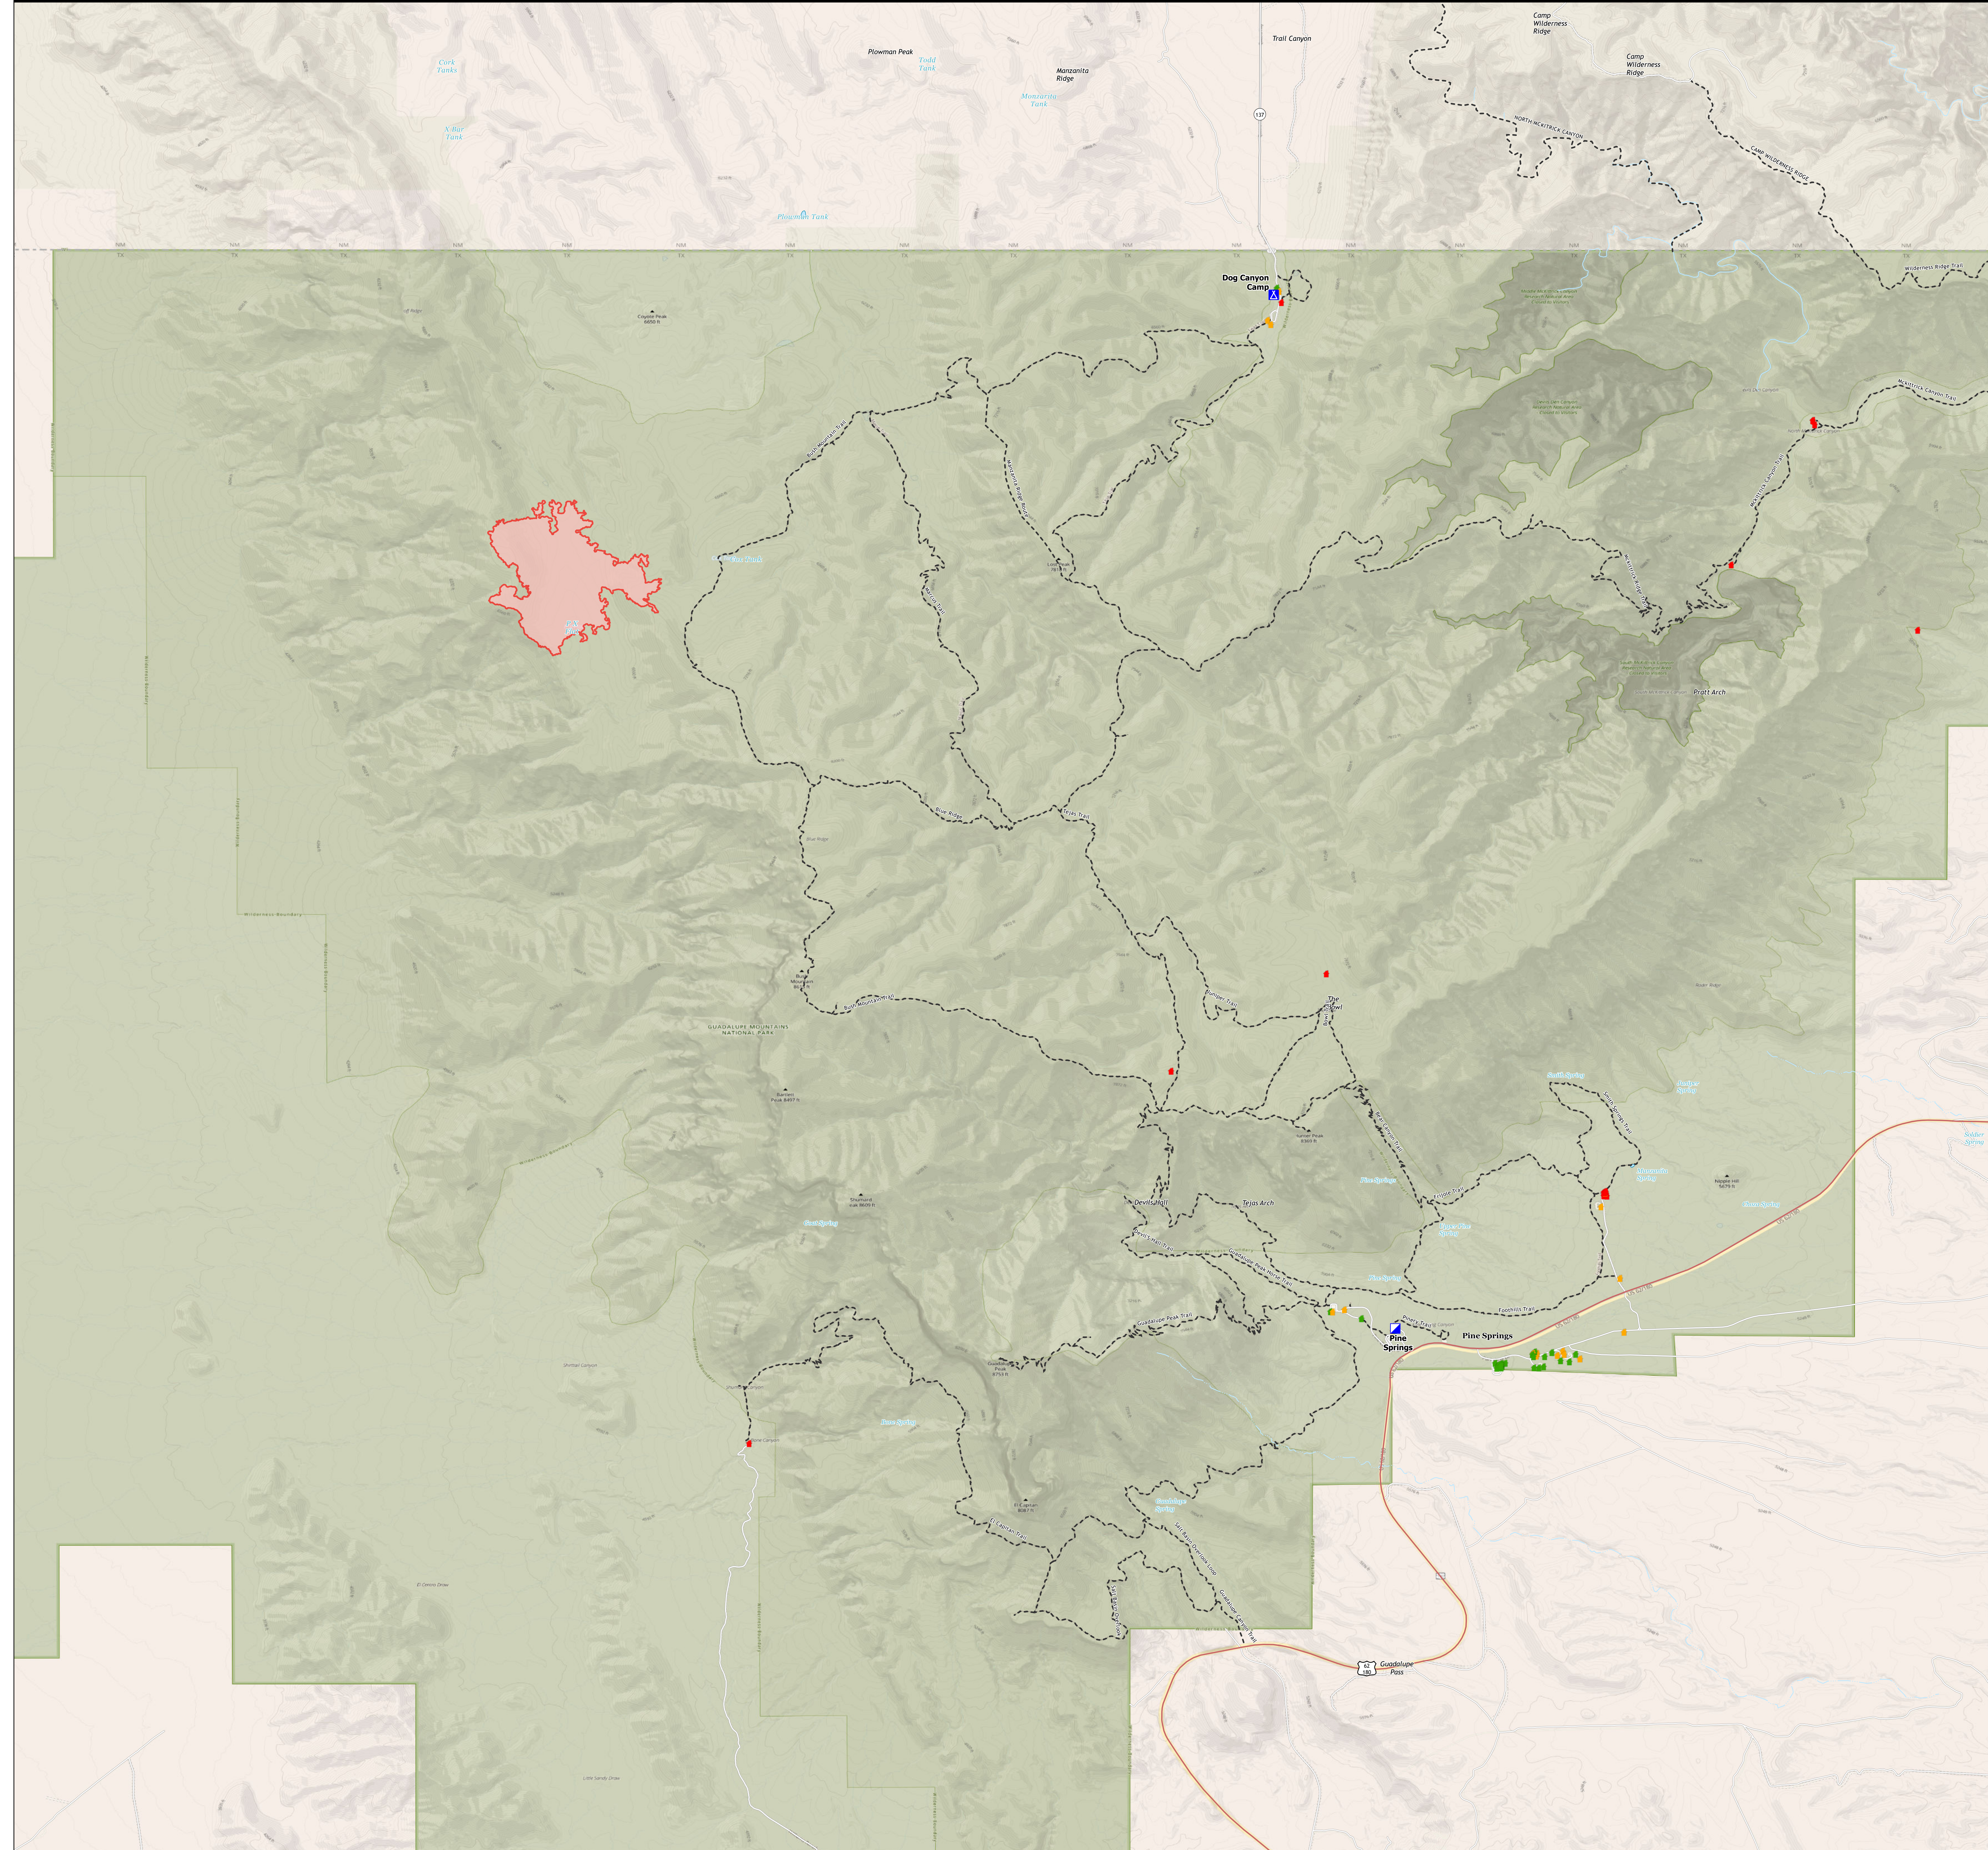

TRANSPORTATION

**Cutoff Ridge Fire
Guadalupe Mountains
21 July 2023**

Incident Command Post	Secondary Hwy
Camp	Local Connector
Wildfire Daily Fire Perimeter	Local Road
Facility	Trail
High	Perennial Stream
Moderate	Intermittent Stream
Low	Perennial Lake