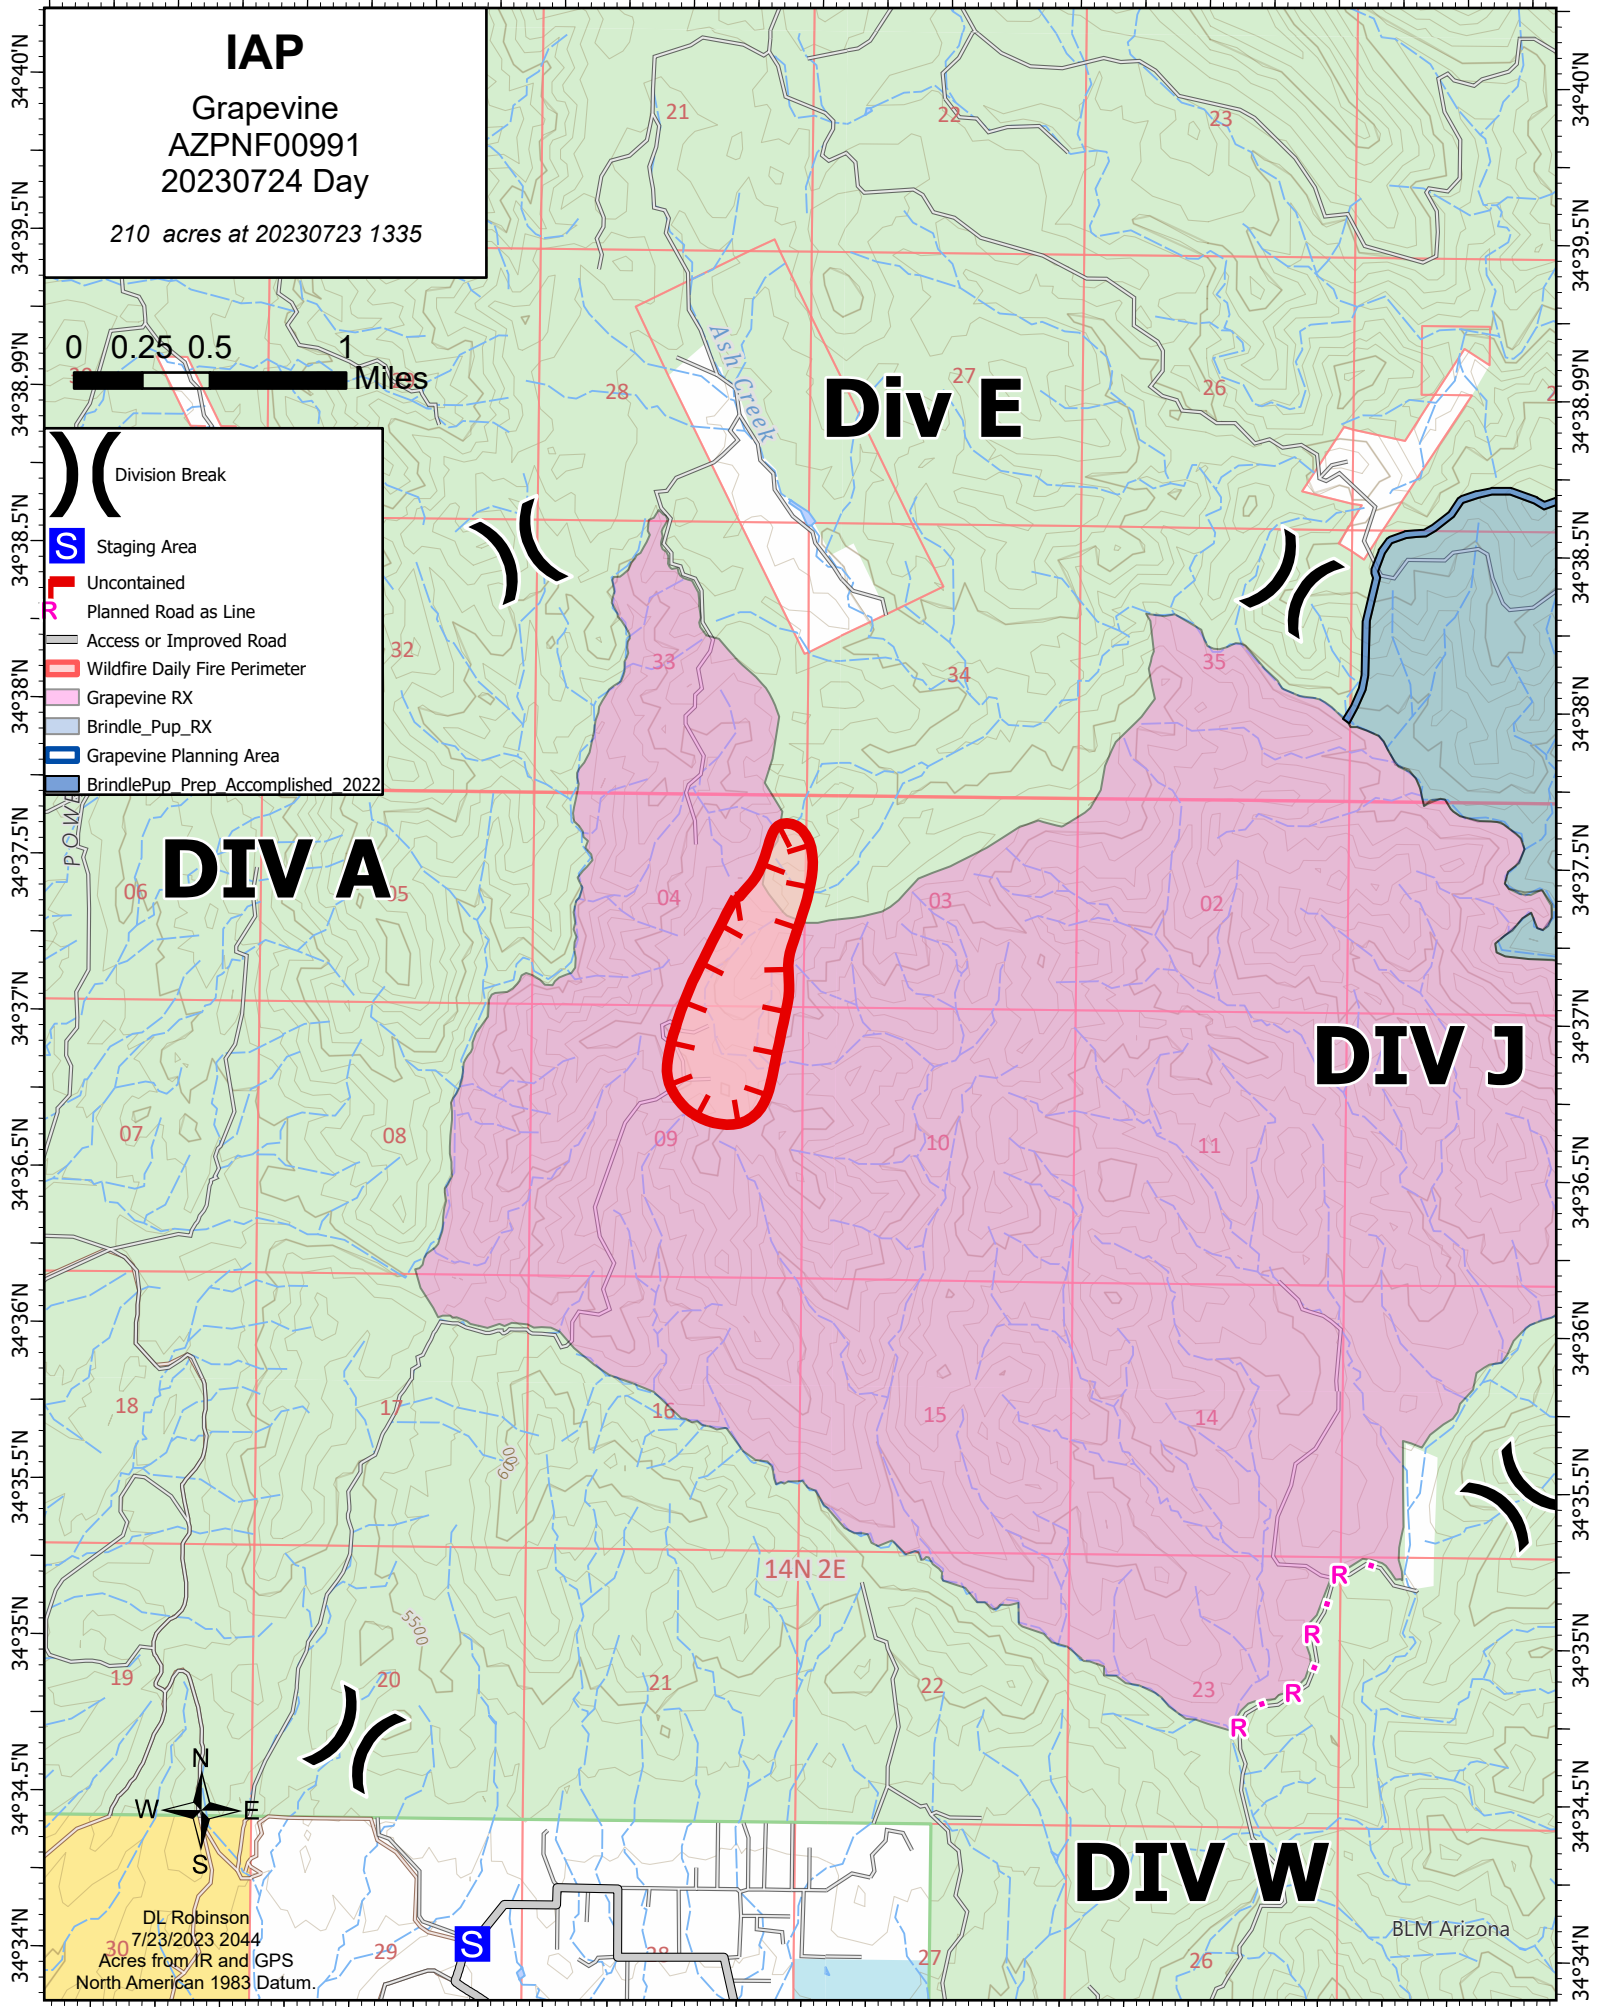

112°12'W 112°11.5'W 112°11'W 112°10.5'W 112°10'W 112°9.5'W 112°9'W 112°8.5'W 112°8'W 112°7.5'W 112°7'W 112°6.5'W

# IAP

Grapevine  
AZPNF00991  
20230724 Day

210 acres at 20230723 1335

0 0.25 0.5 1 Miles

- Division Break
- Staging Area
- Uncontained
- Planned Road as Line
- Access or Improved Road
- Wildfire Daily Fire Perimeter
- Grapevine RX
- Brindle\_Pup\_RX
- Grapevine Planning Area
- BrindlePup Prep Accomplished 2022

## DIV A

## DIV W

DL Robinson  
7/23/2023 2044  
Acres from 1R and GPS  
North American 1983 Datum.

BLM Arizona

112°11.5'W 112°11'W 112°10.5'W 112°10'W 112°9.5'W 112°9'W 112°8.5'W 112°8'W 112°7.5'W 112°7'W 112°6.5'W