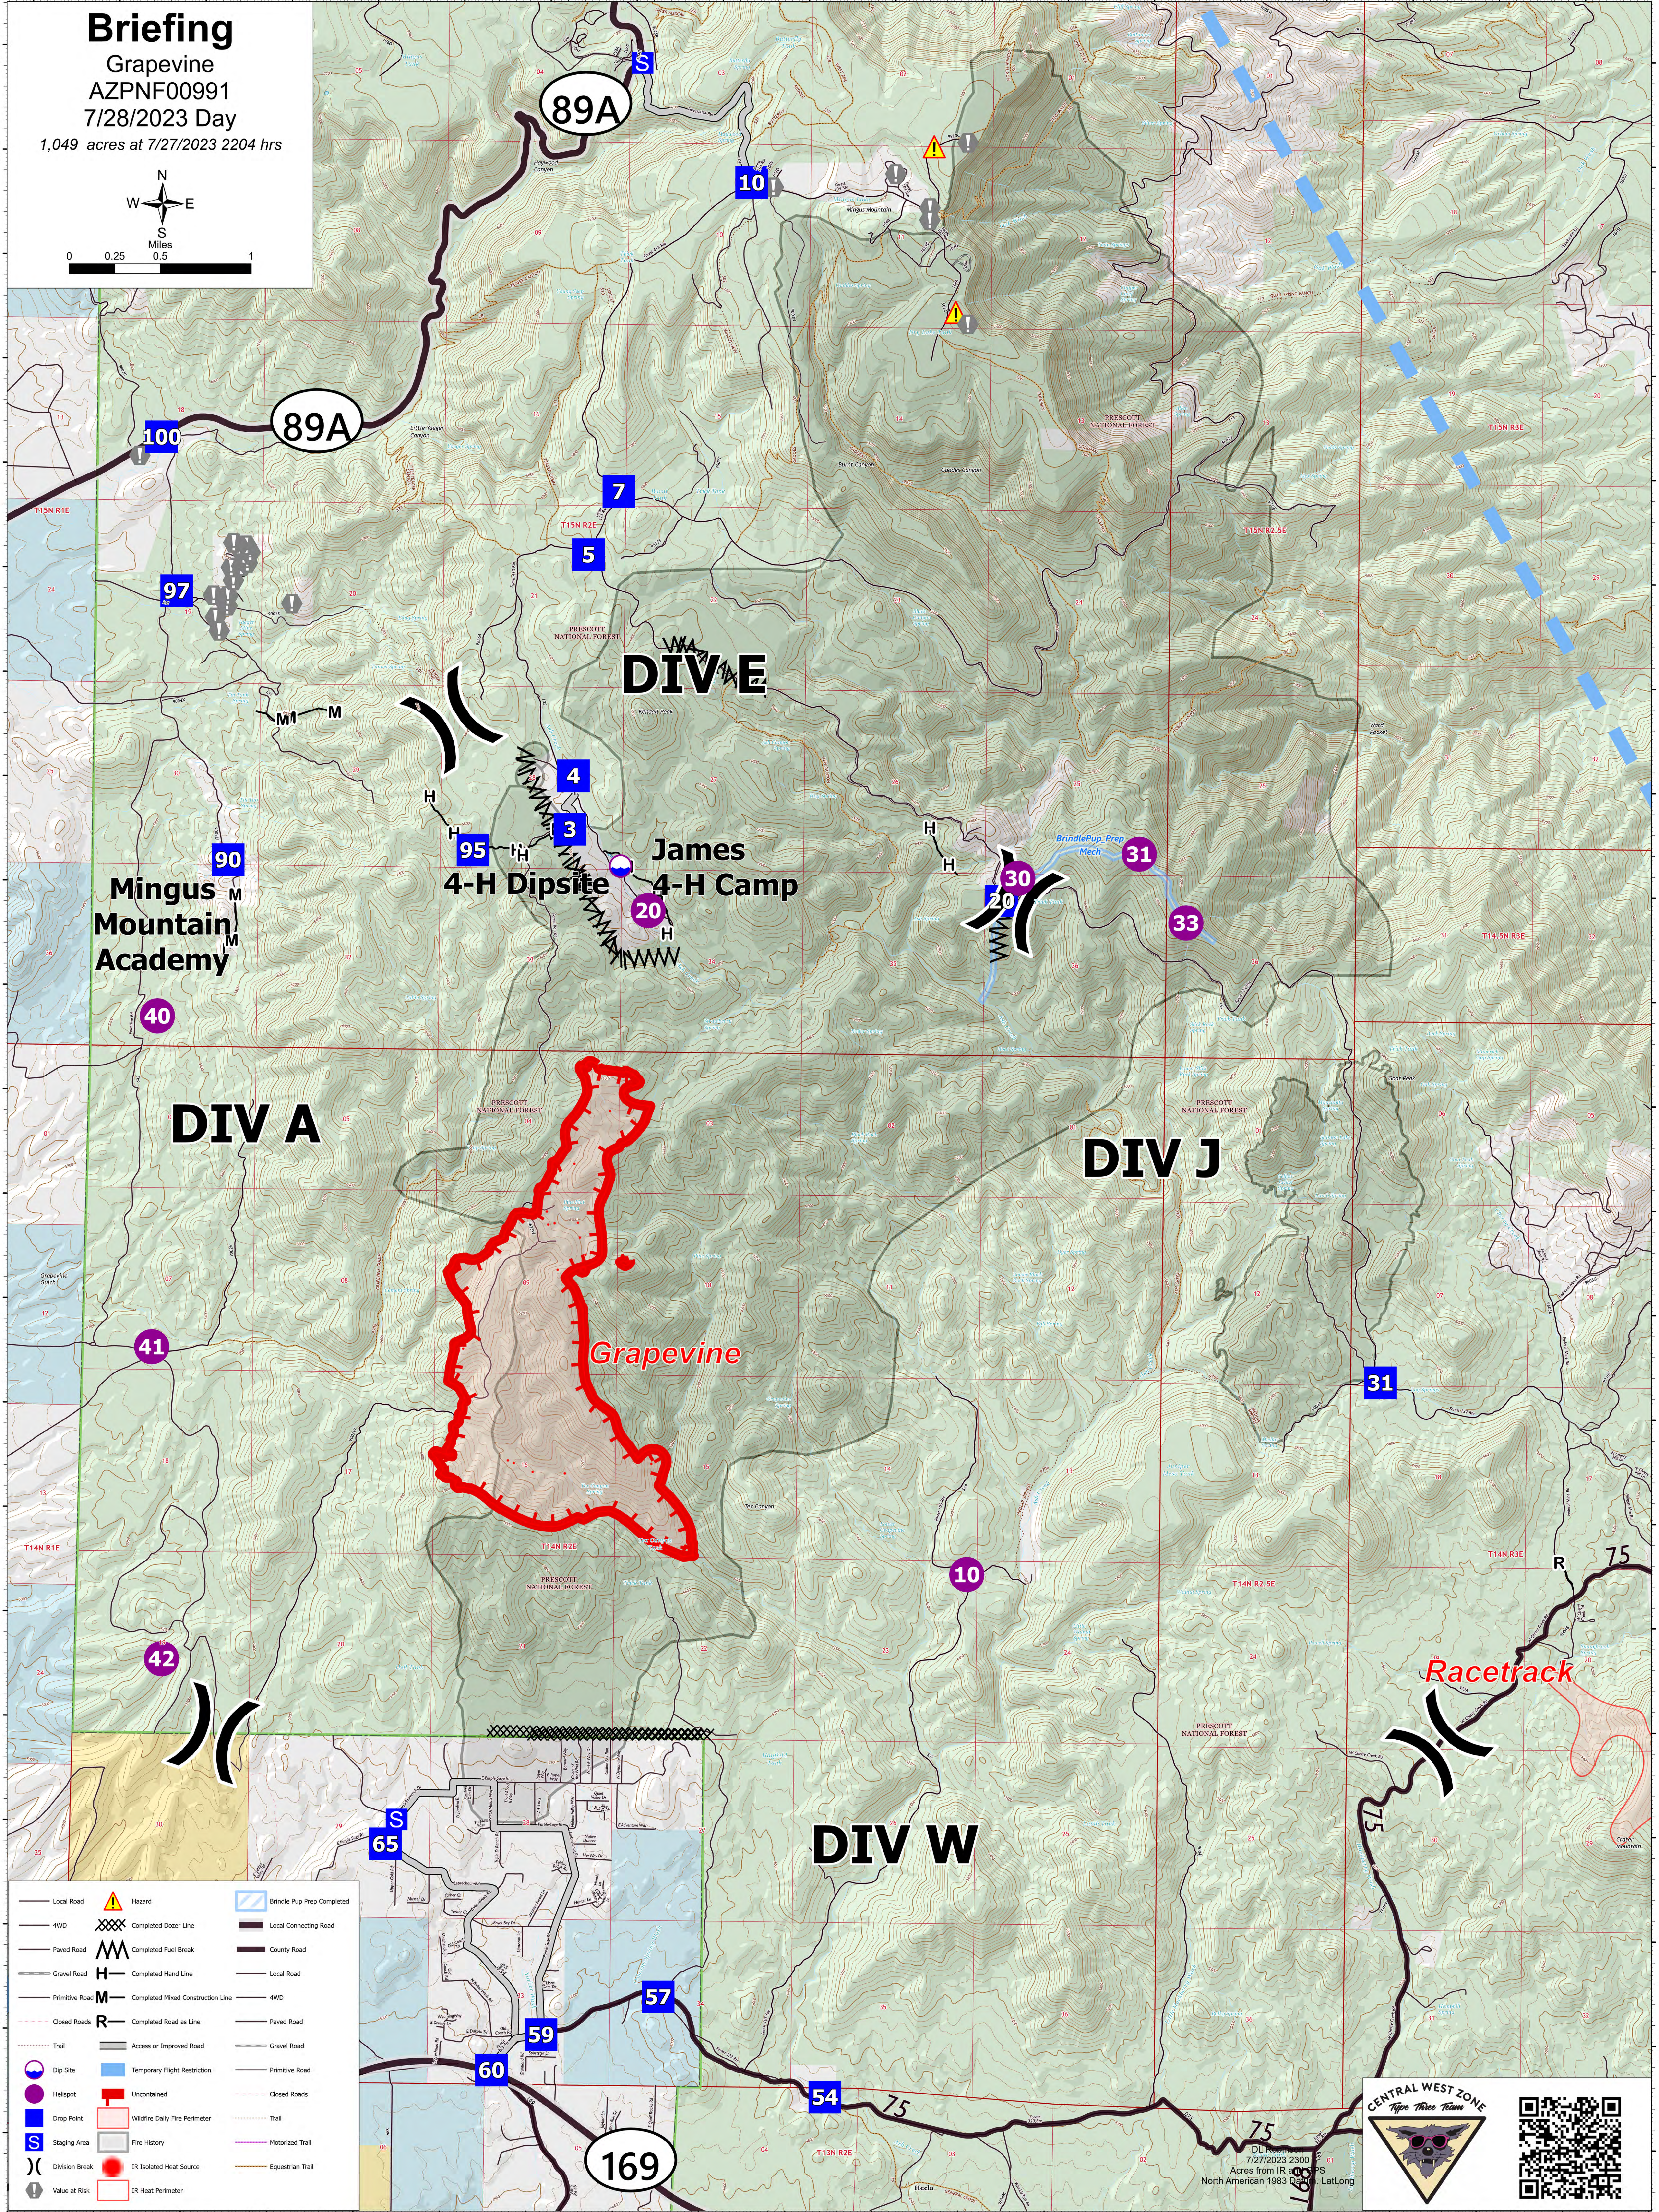

# Briefing

Grapevine  
AZPNF00991  
7/28/2023 Day

1,049 acres at 7/27/2023 2204 hrs

**CENTRAL WEST ZONE**  
*Type Three Team*

DL Room  
7/27/2023 2200  
Acres from IR  
North American 1983 Datum LatLong