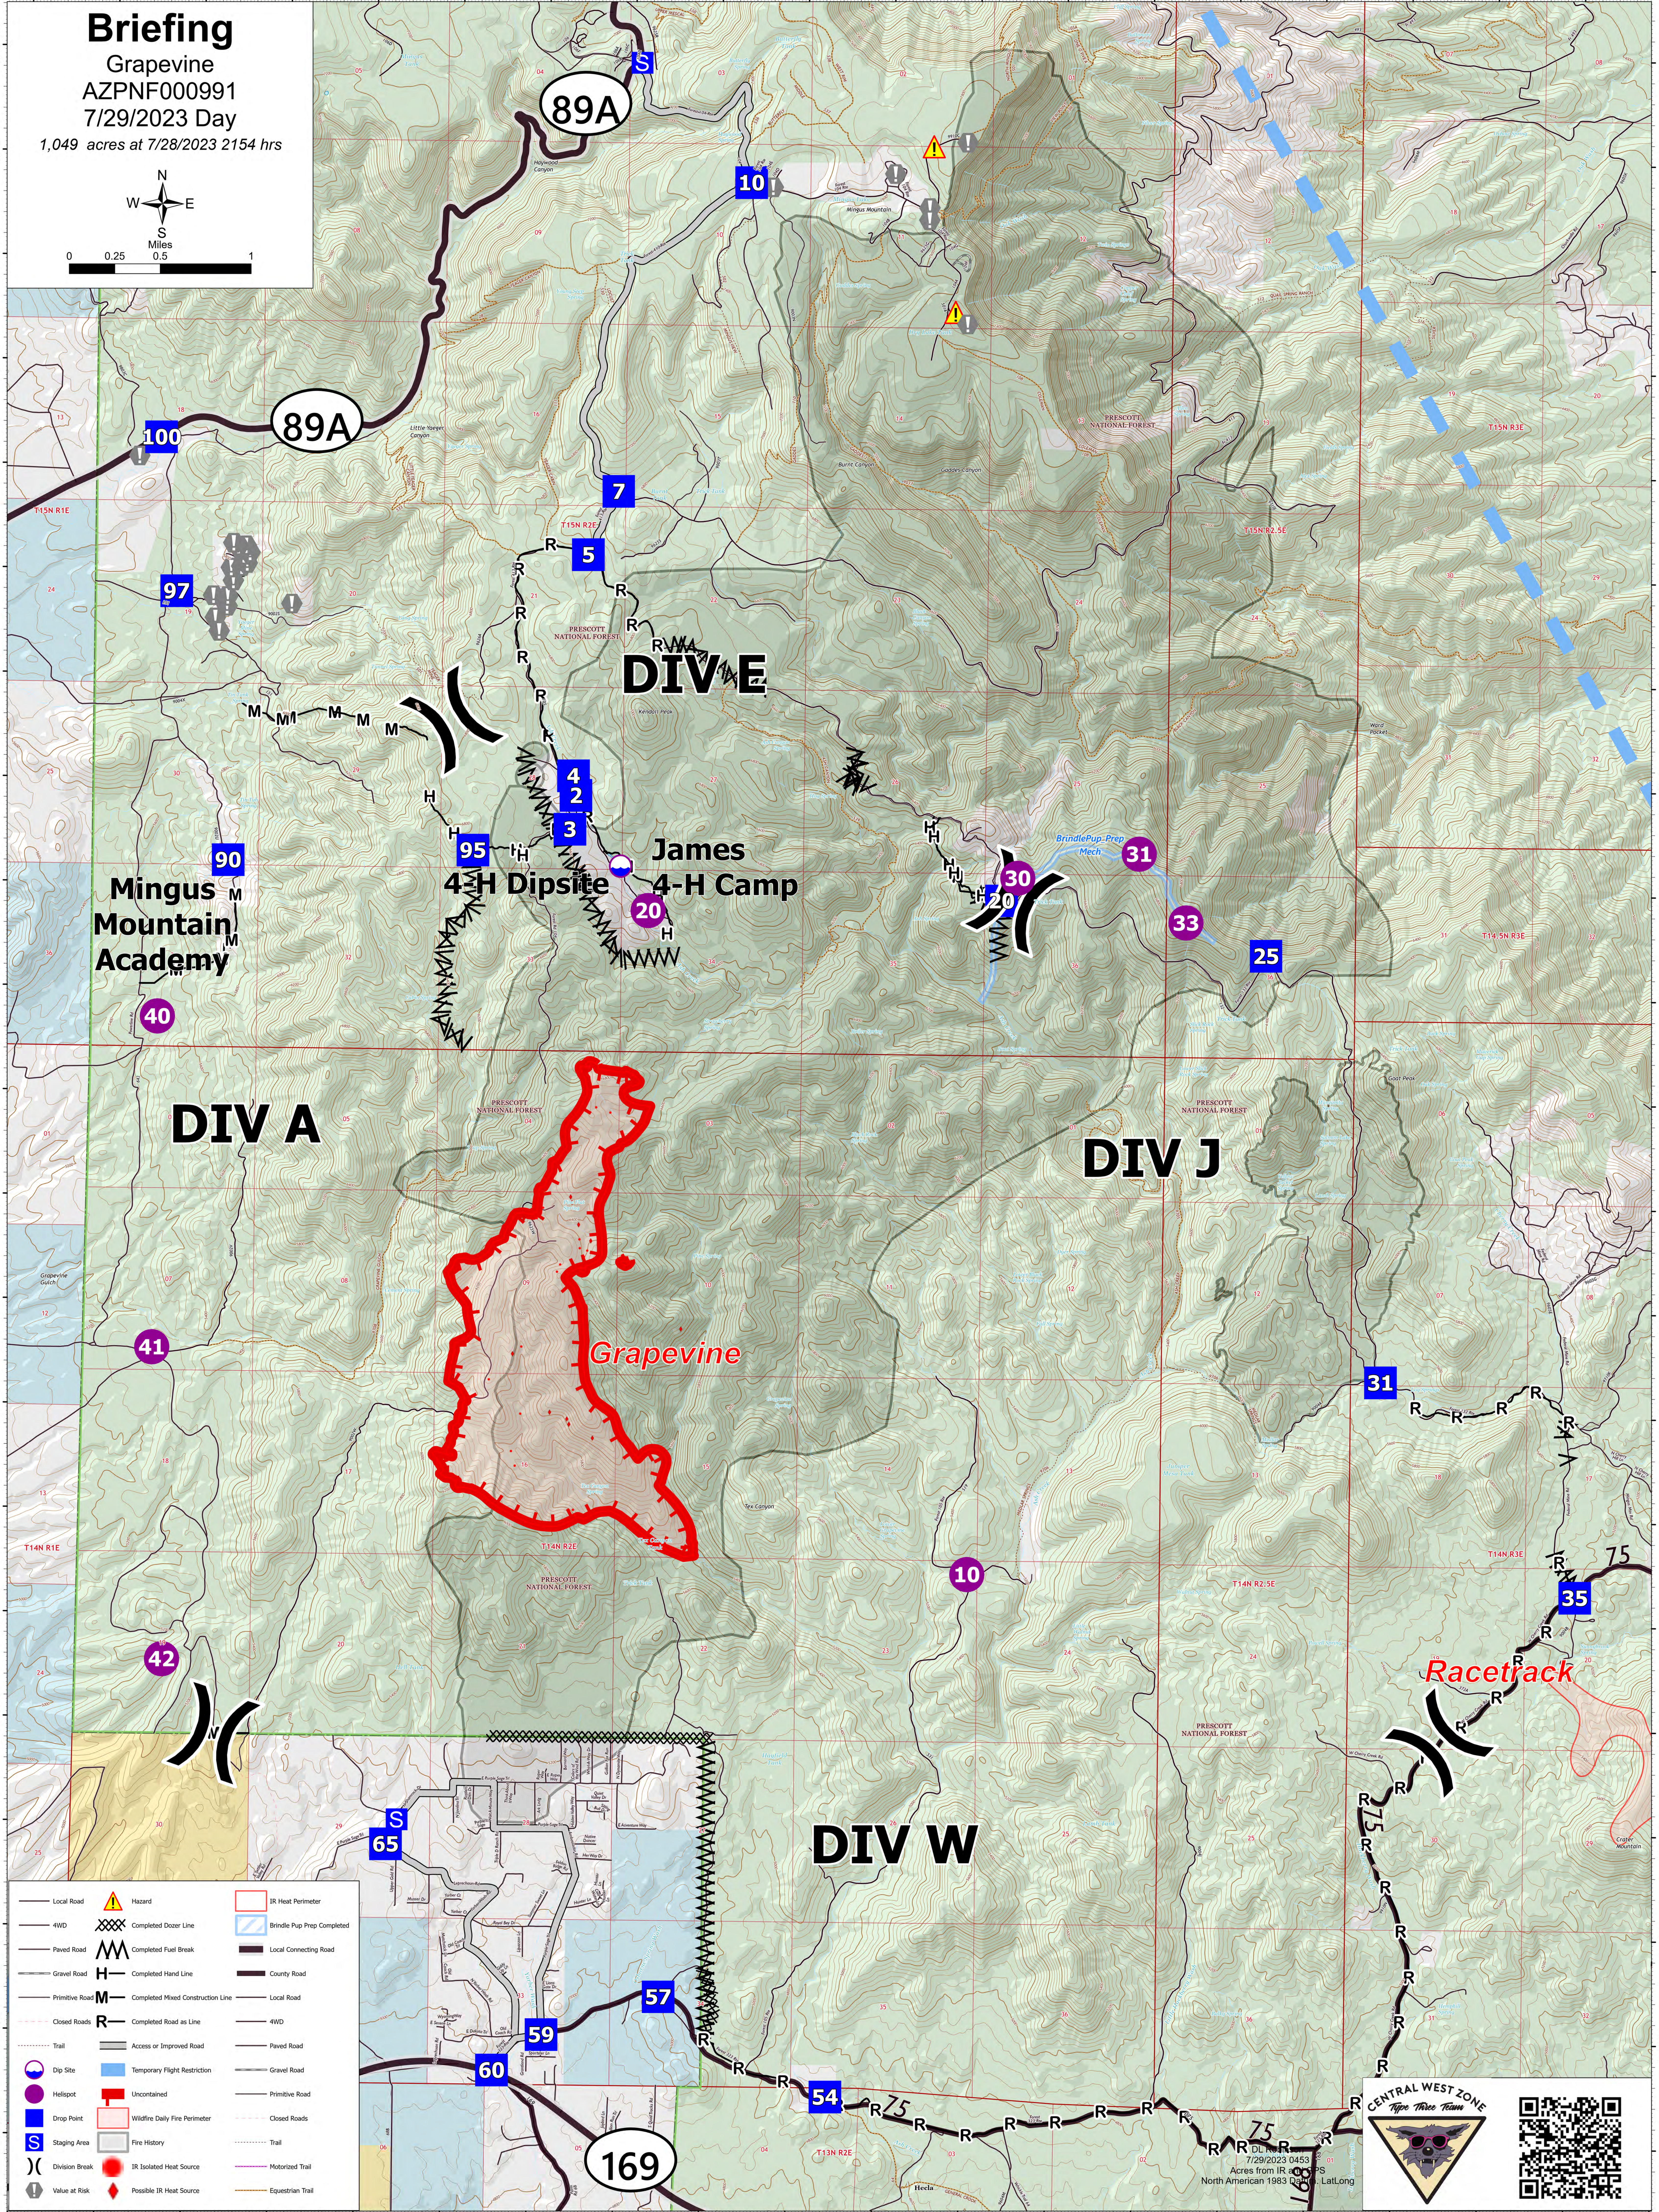

Briefing

Grapevine
AZPNF000991
7/29/2023 Day

1,049 acres at 7/28/2023 2154 hrs

CENTRAL WEST ZONE
Type Three Team

Acres from IR 0453
7/29/2023 0453
North American 1983 Datum LatLong