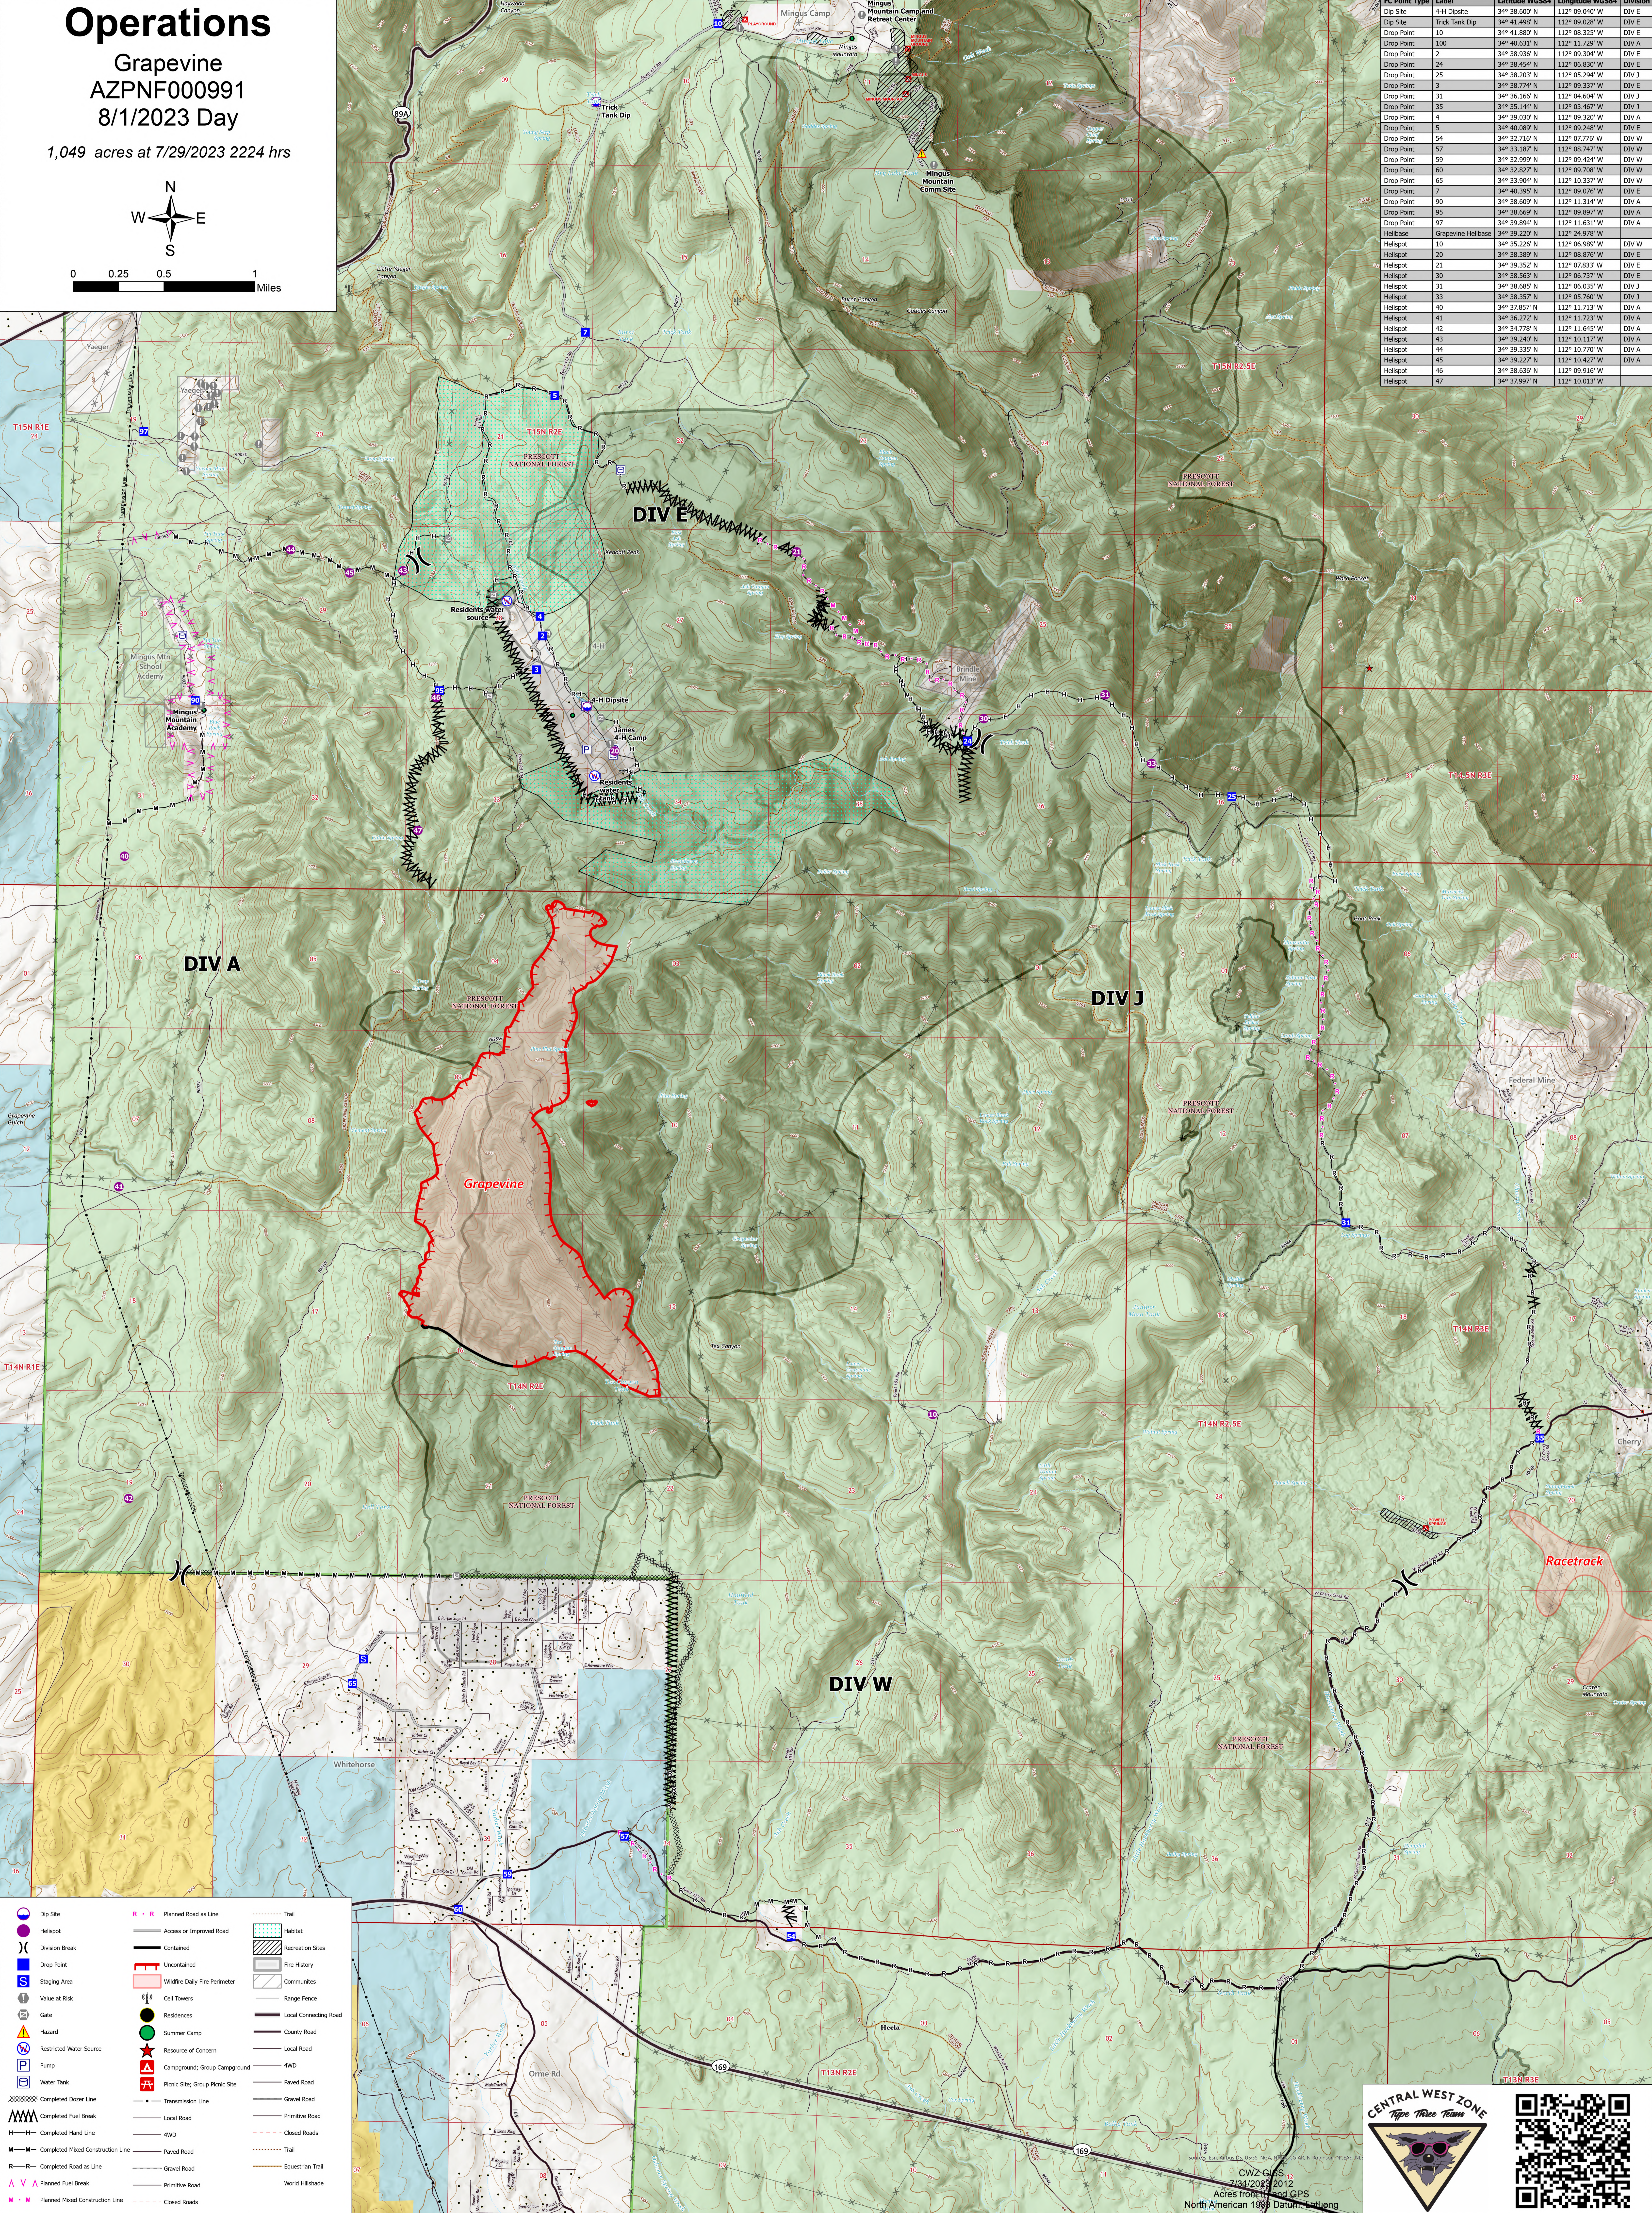

Operations

Grapevine
AZPNF000991
8/1/2023 Day

1,049 acres at 7/29/2023 2224 hrs

CENTRAL WEST ZONE
Type Three Team

CWZ-GISS
7/31/2023 2012
Acres from 1984 GPS
North American 1983 Datum, Callout