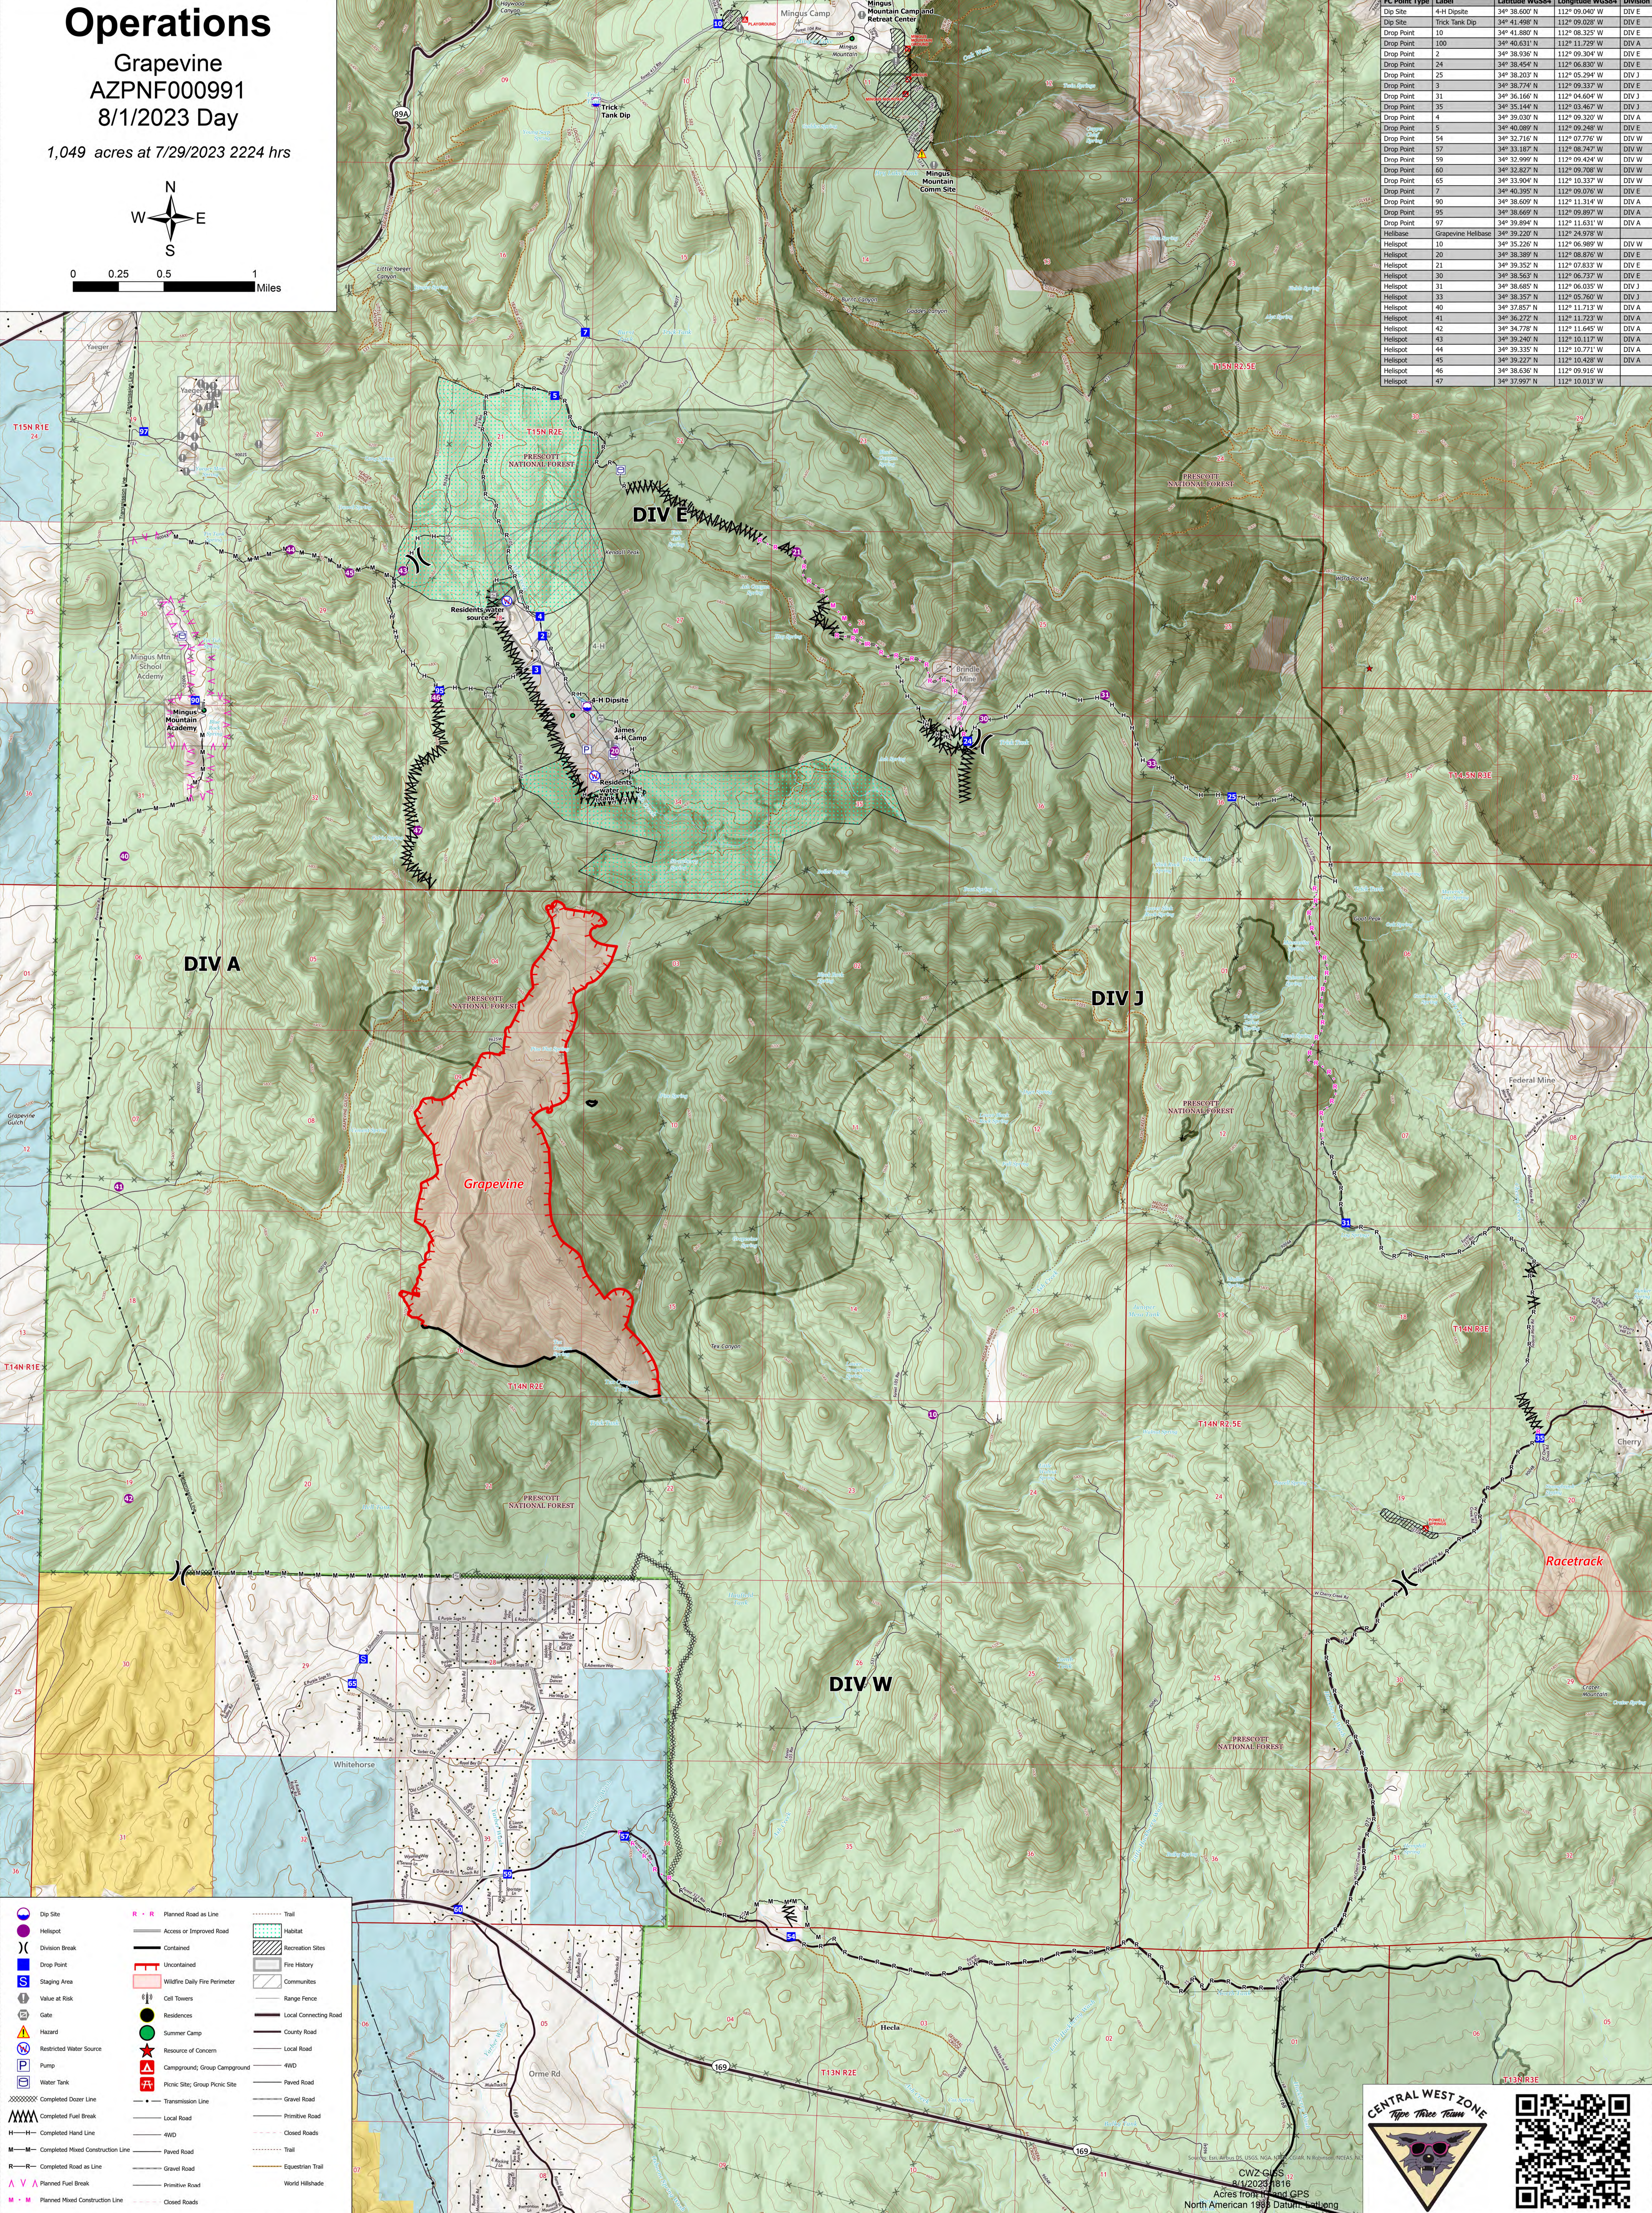

Operations

Grapevine
AZPNF000991
8/1/2023 Day

1,049 acres at 7/29/2023 2224 hrs

CENTRAL WEST ZONE
Type Three Team

CWZ-GIS
8/1/2023 1816
Acres from 1984 GPS
North American 1983 Datum, Callout