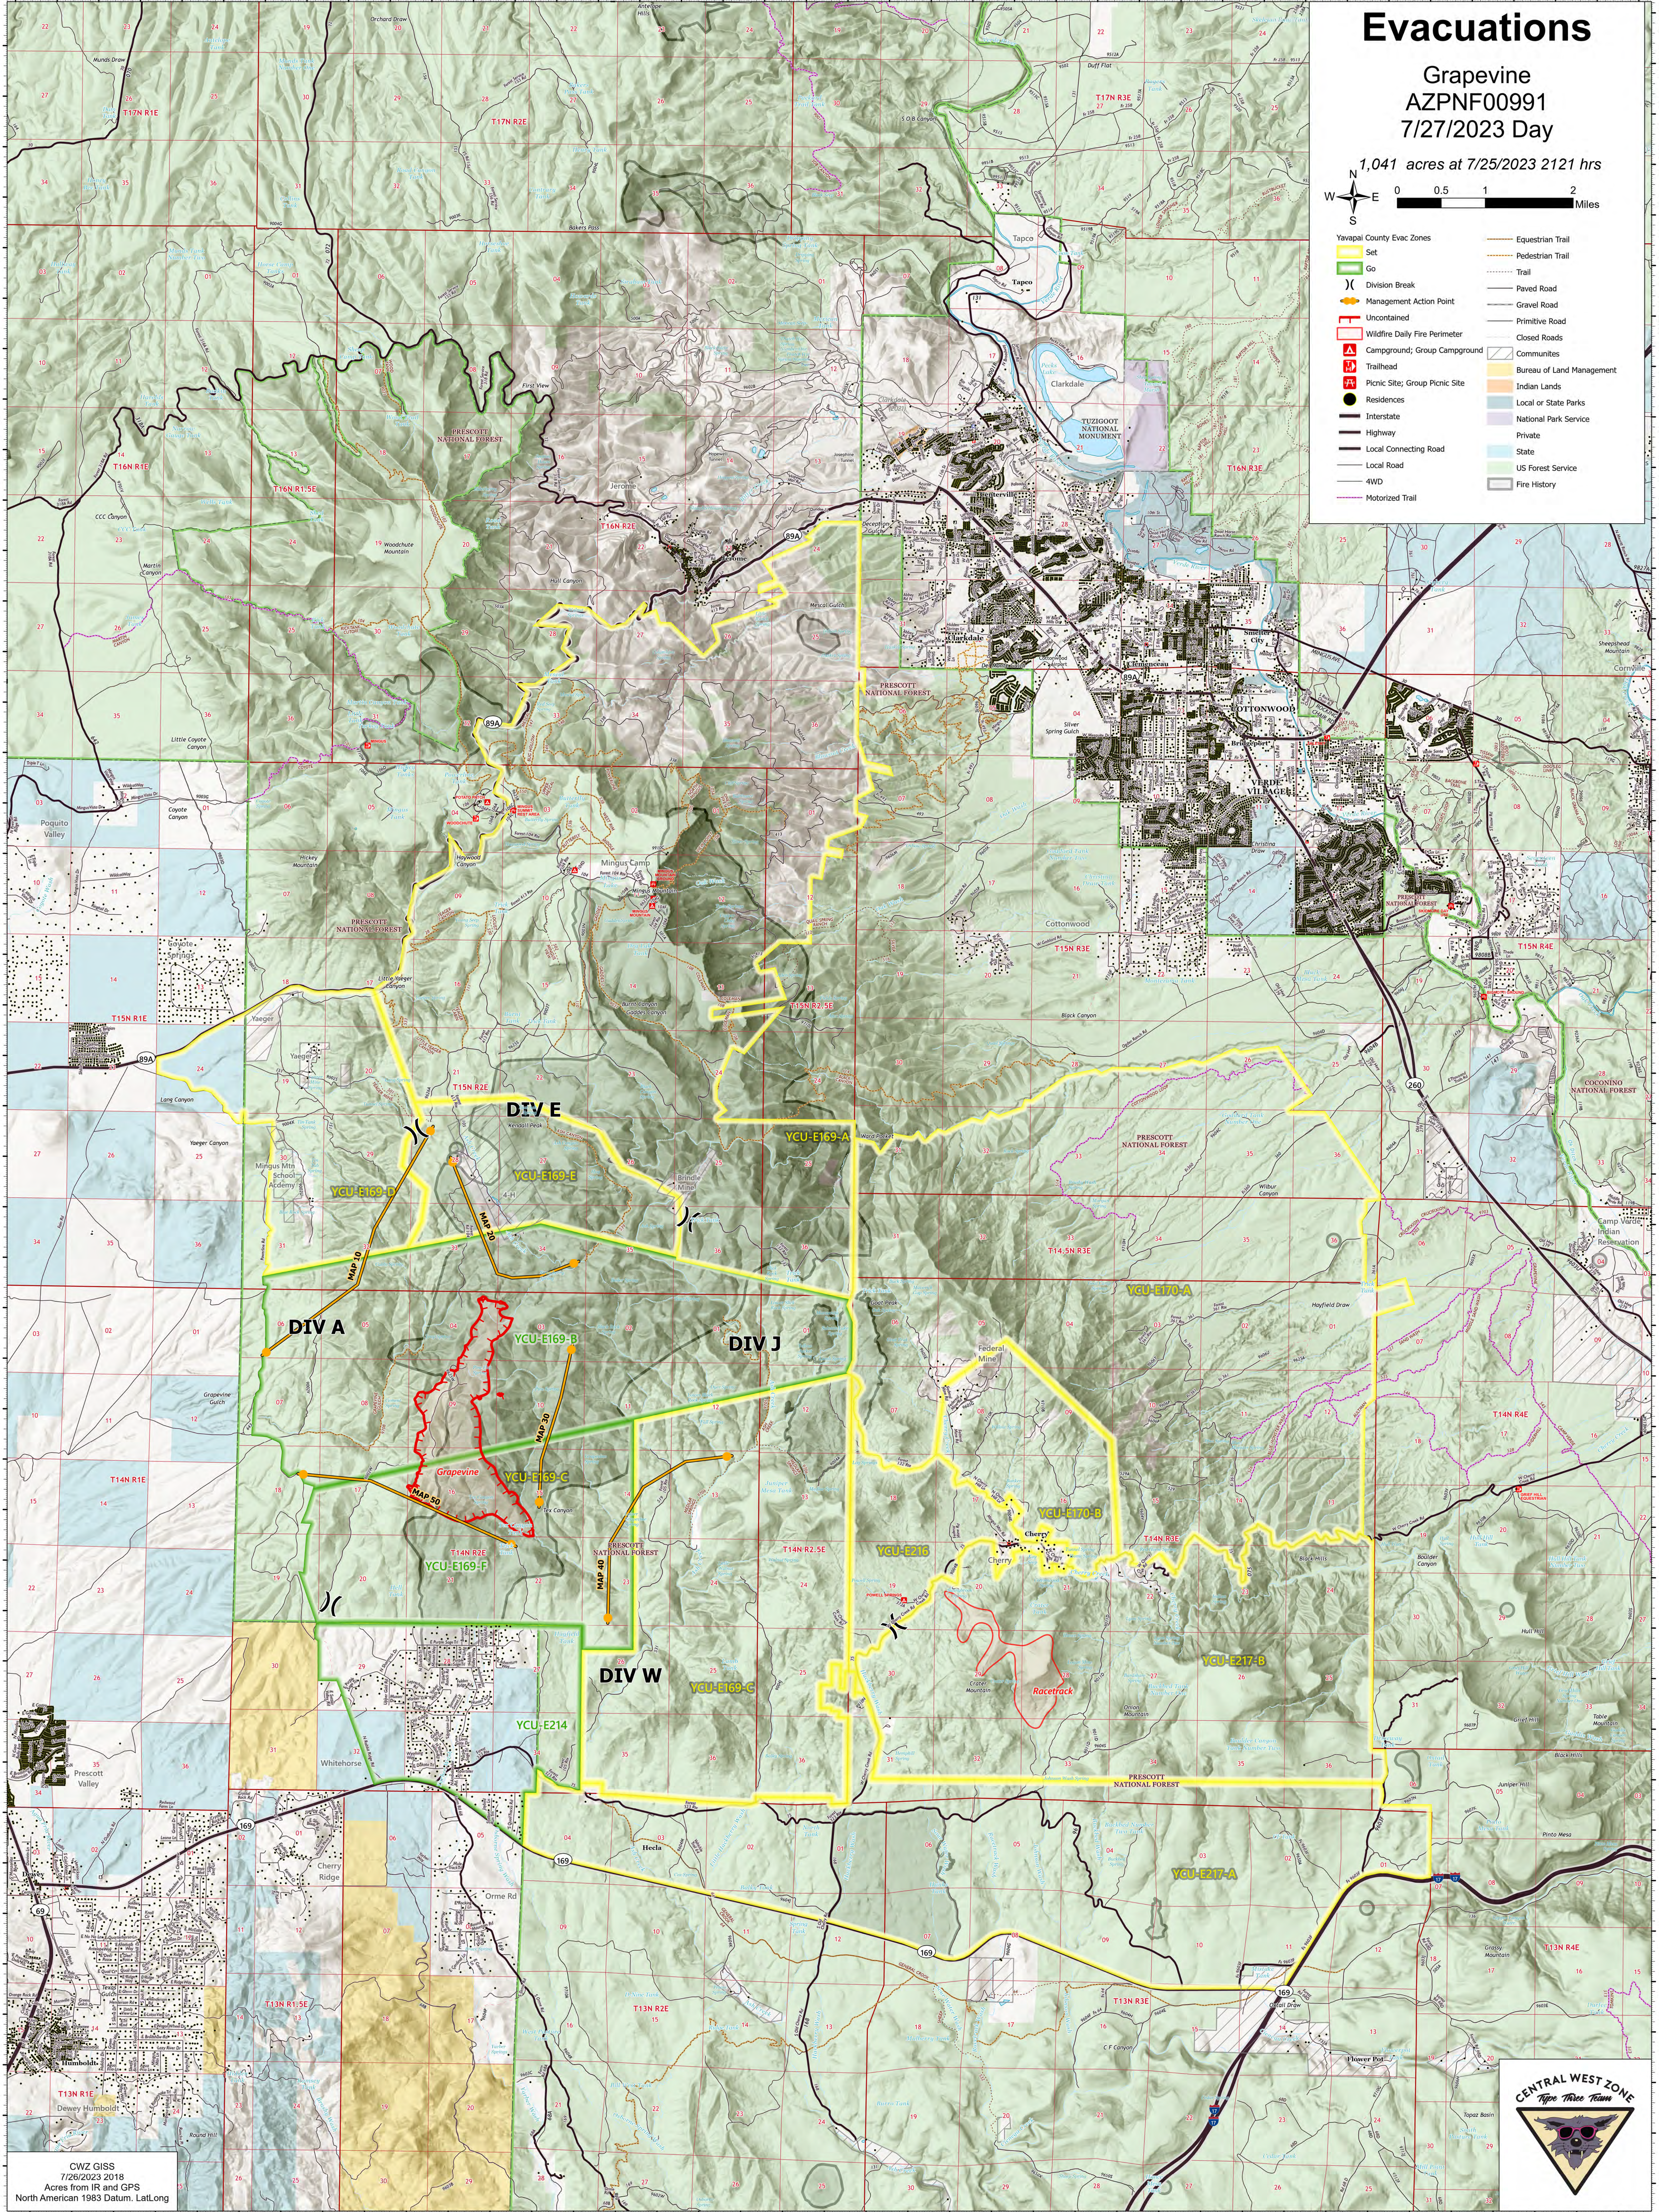

Evacuations

Grapevine
AZPNF00991
7/27/2023 Day

1,041 acres at 7/25/2023 2121 hrs

- Yavapai County Evac Zones
- Set
- Go
- Division Break
- Management Action Point
- Uncontained
- Wildfire Daily Fire Perimeter
- Campground; Group Campground
- Trailhead
- Picnic Site; Group Picnic Site
- Residences
- Interstate
- Highway
- Local Connecting Road
- Local Road
- 4WD
- Motorized Trail
- Equestrian Trail
- Pedestrian Trail
- Trail
- Paved Road
- Gravel Road
- Primitive Road
- Closed Roads
- Communities
- Bureau of Land Management
- Indian Lands
- Local or State Parks
- National Park Service
- Private
- State
- US Forest Service
- Fire History

CWZ GISS
7/26/2023 2018
Acres from IR and GPS
North American 1983 Datum. Lat/Long