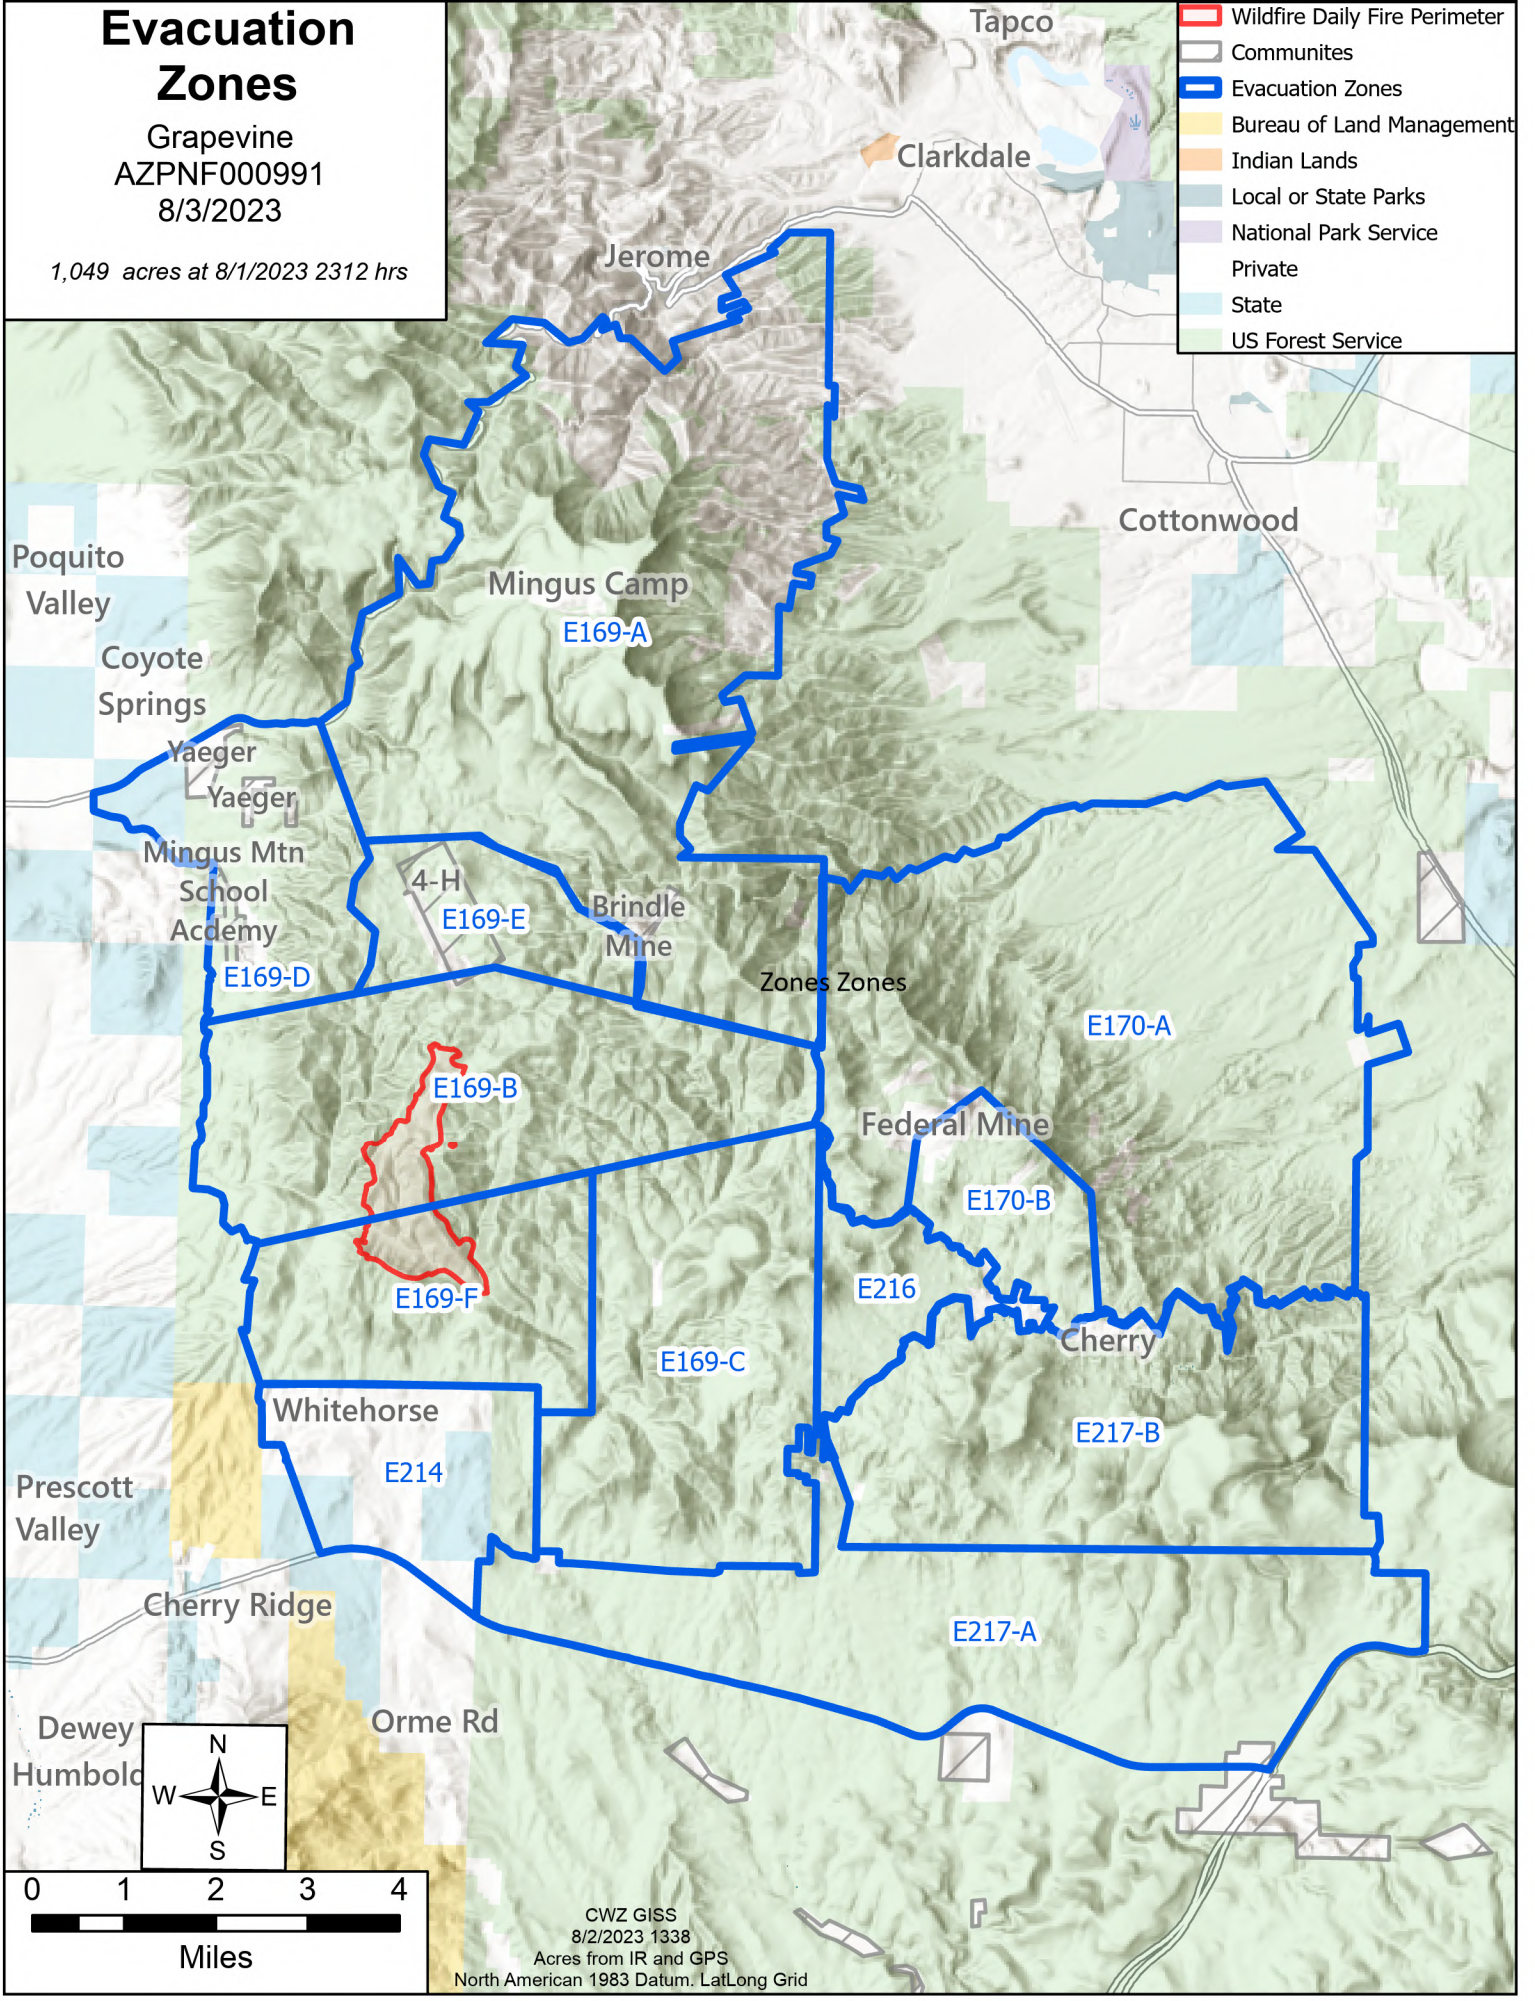

Evacuation Zones

Grapevine
AZPNF000991
8/3/2023

1,049 acres at 8/1/2023 2312 hrs

- Wildfire Daily Fire Perimeter
- Communities
- Evacuation Zones
- Bureau of Land Management
- Indian Lands
- Local or State Parks
- National Park Service
- Private
- State
- US Forest Service

CWZ GISS
8/2/2023 1338
Acres from IR and GPS
North American 1983 Datum. LatLong Grid