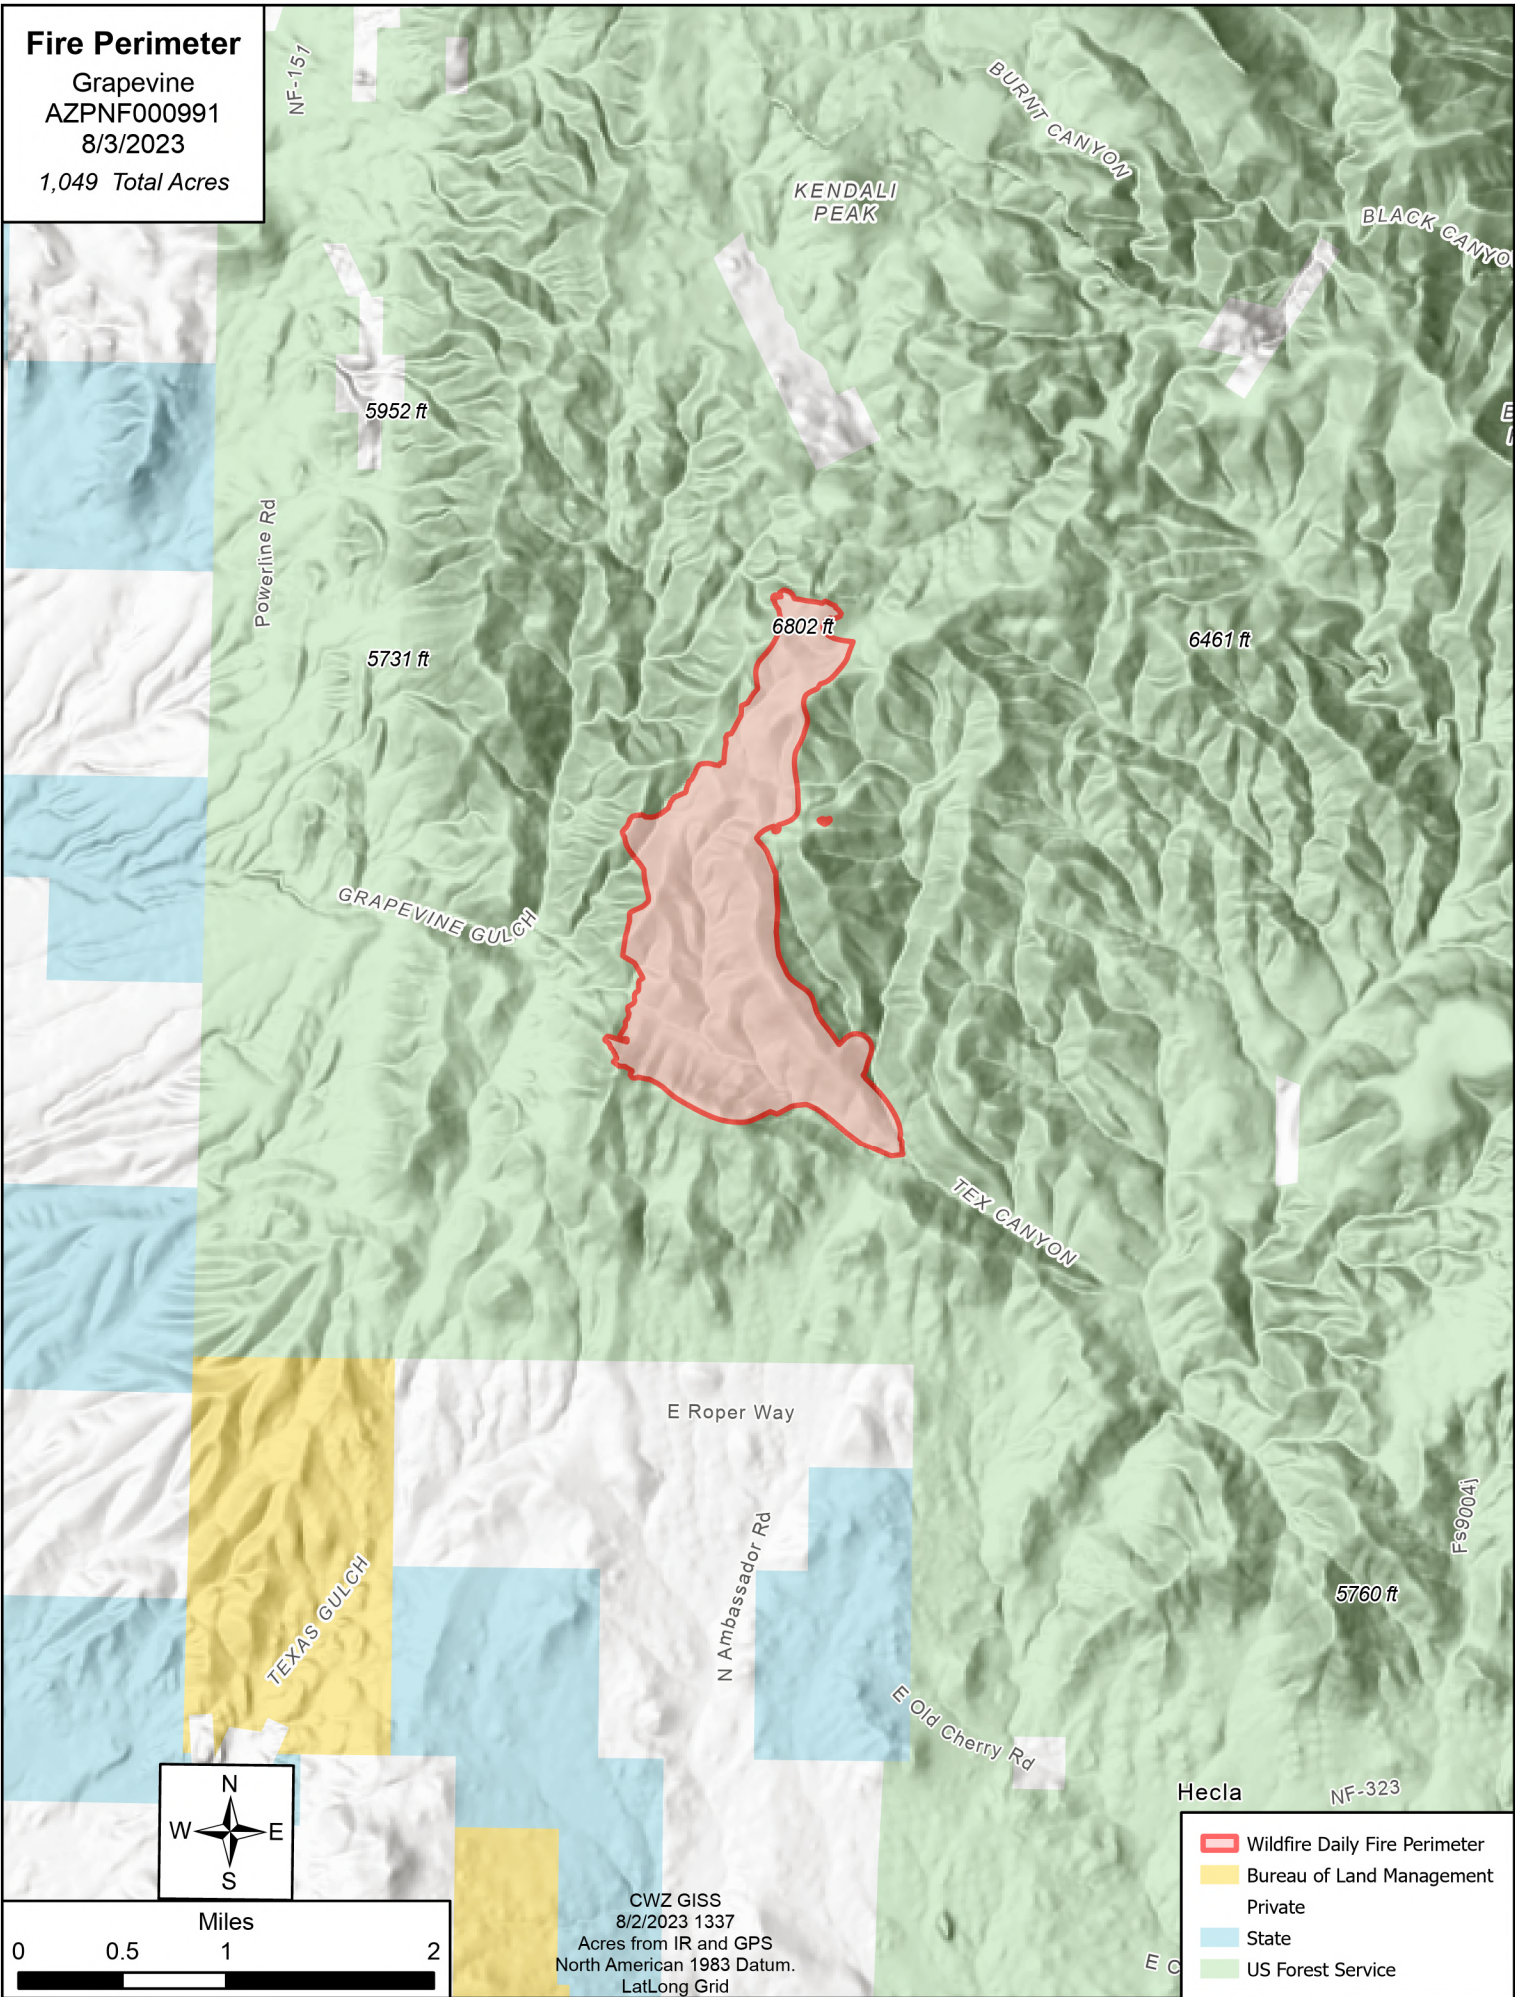

# Fire Perimeter

Grapevine  
AZPNF000991  
8/3/2023  
1,049 Total Acres

NF-157

BURMT CANYON

KENDALI PEAK

BLACK CANYON

5952 ft

Powerline Rd

5731 ft

6802 ft

6461 ft

GRAPEVINE GULCH

TEX CANYON

E Roper Way

TEXAS GULCH

N Ambassador Rd

E Old Cherry Rd

5760 ft

Fs9004j

Hecla NF-323

CWZ GISS  
8/2/2023 1337  
Acres from IR and GPS  
North American 1983 Datum.  
LatLong Grid

- Wildfire Daily Fire Perimeter
- Bureau of Land Management
- Private
- State
- US Forest Service