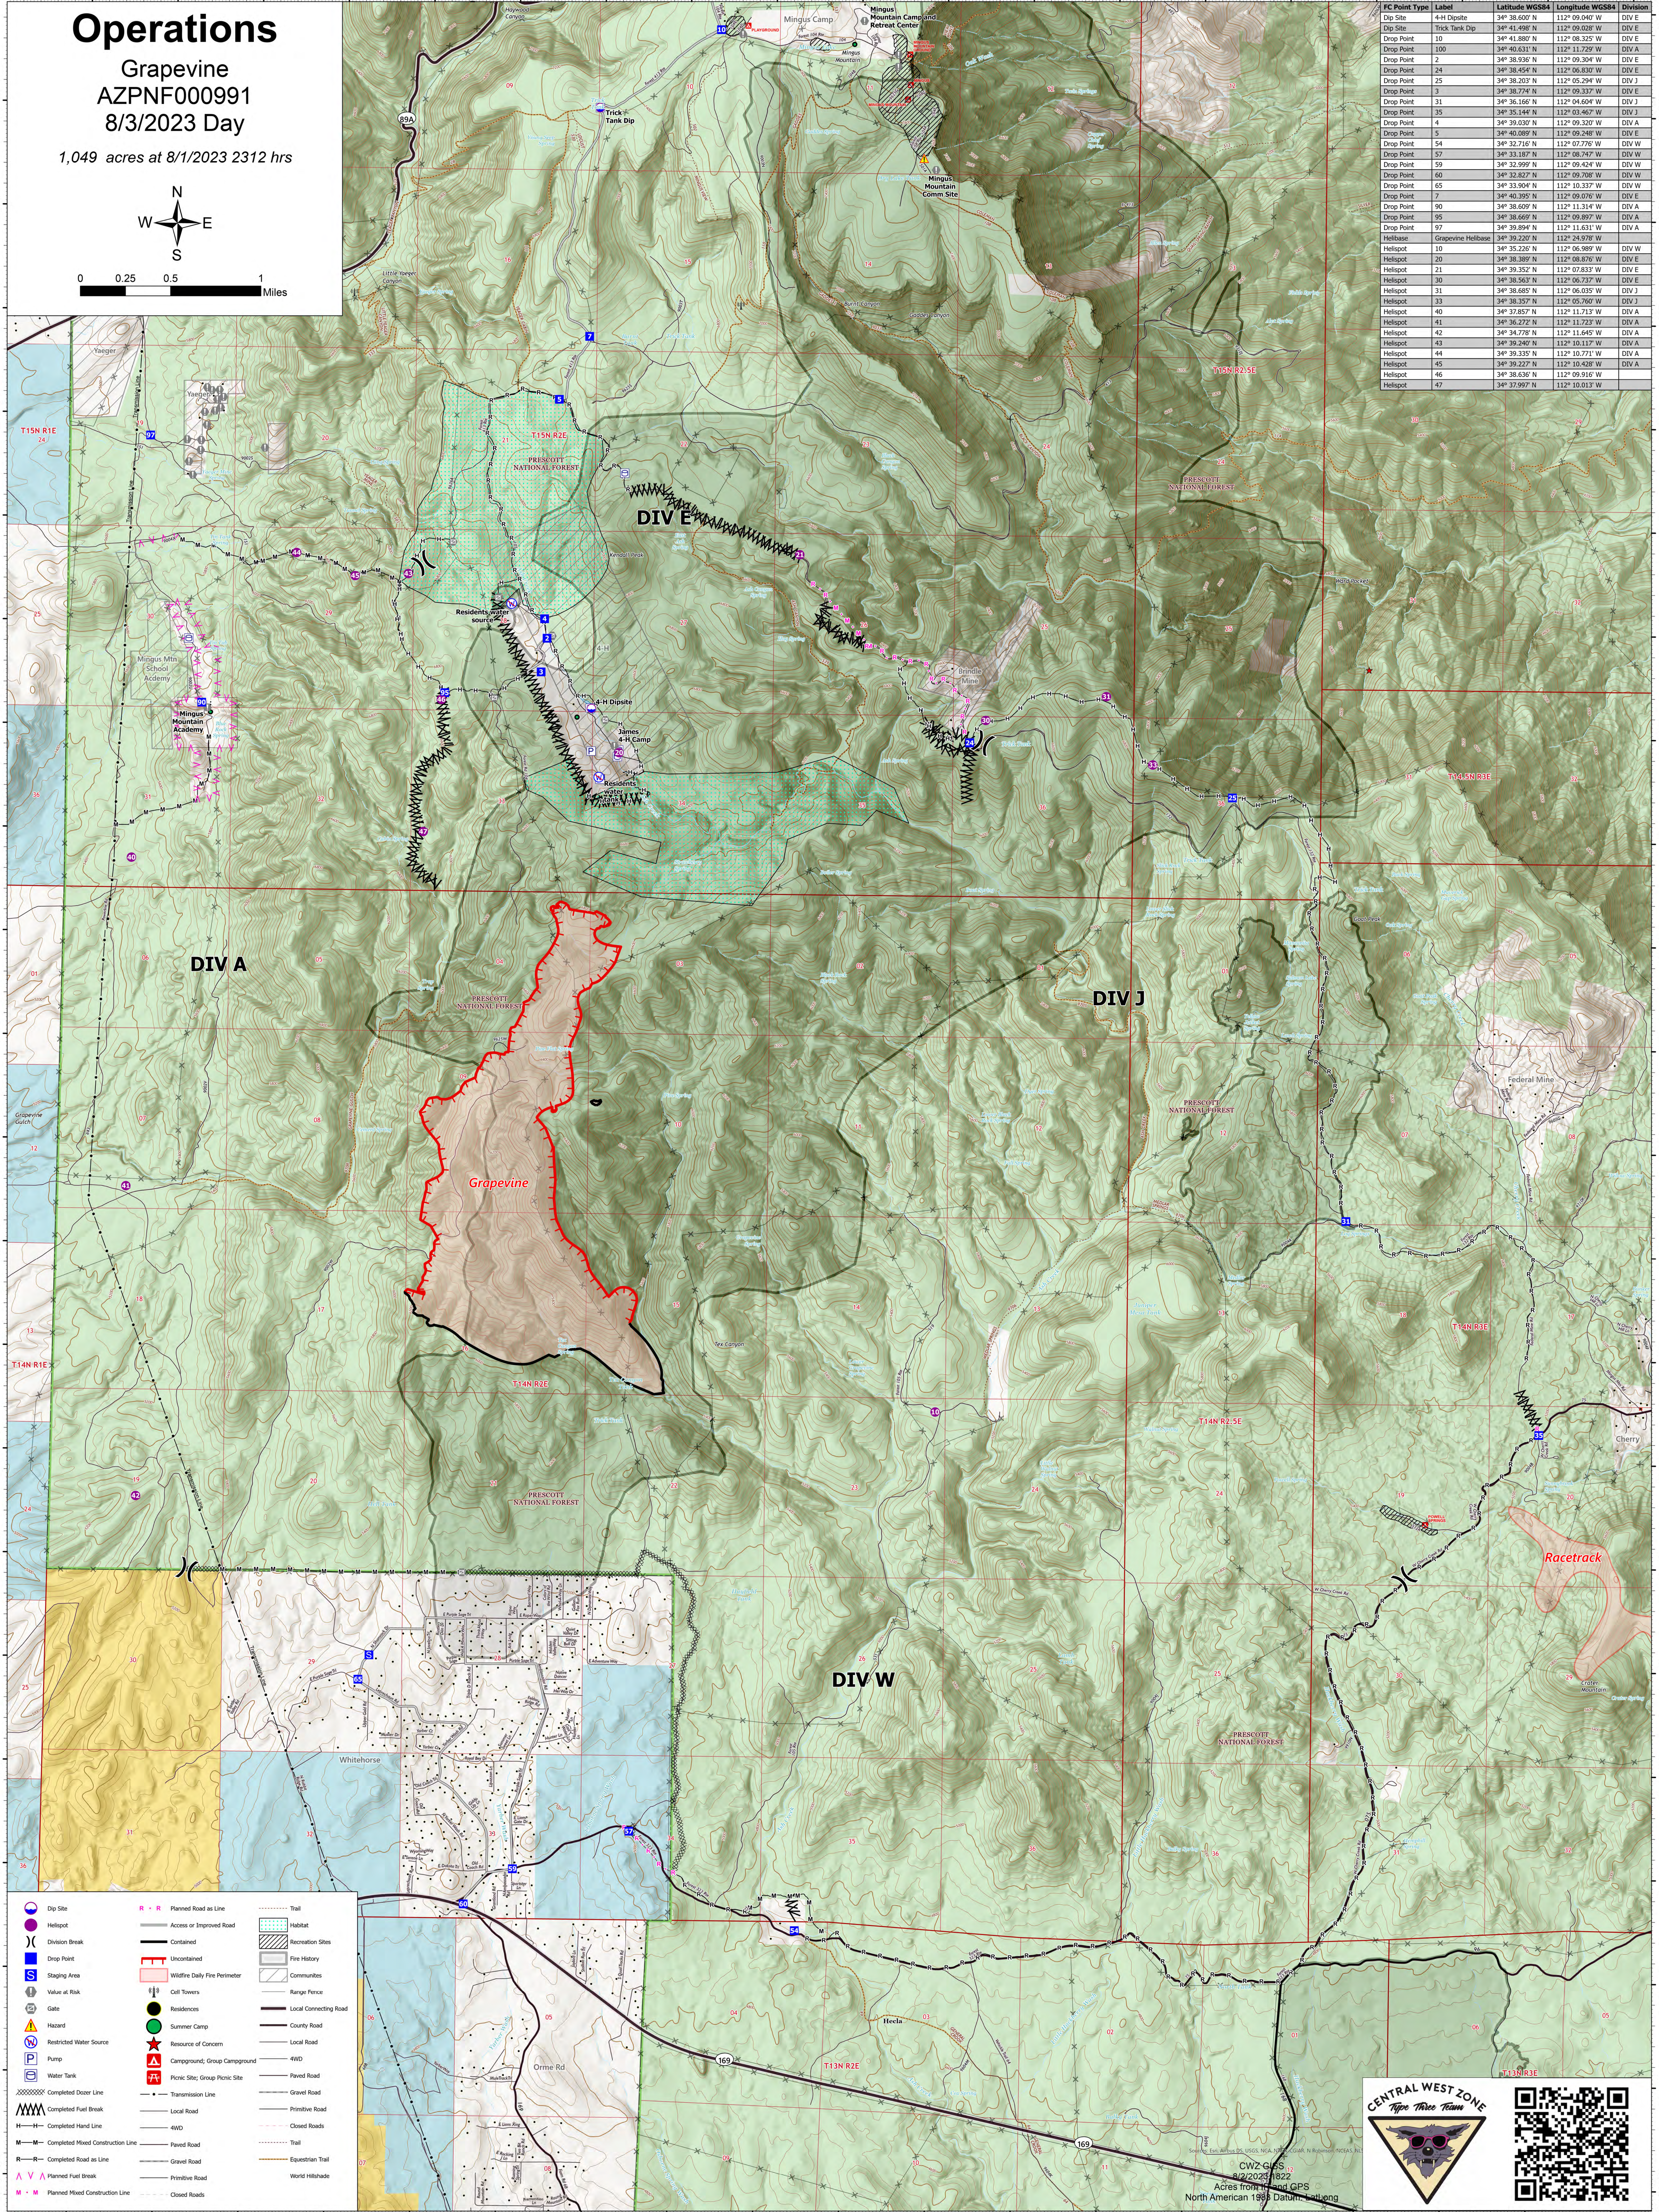

Operations

Grapevine
AZPNF000991
8/3/2023 Day

1,049 acres at 8/1/2023 2312 hrs

0 0.25 0.5 1 Miles

CENTRAL WEST ZONE
Type Three Team

CWZ GIS
8/2/2023 1822
Acres from 2022 GPS
North American 1983 Datum, call along