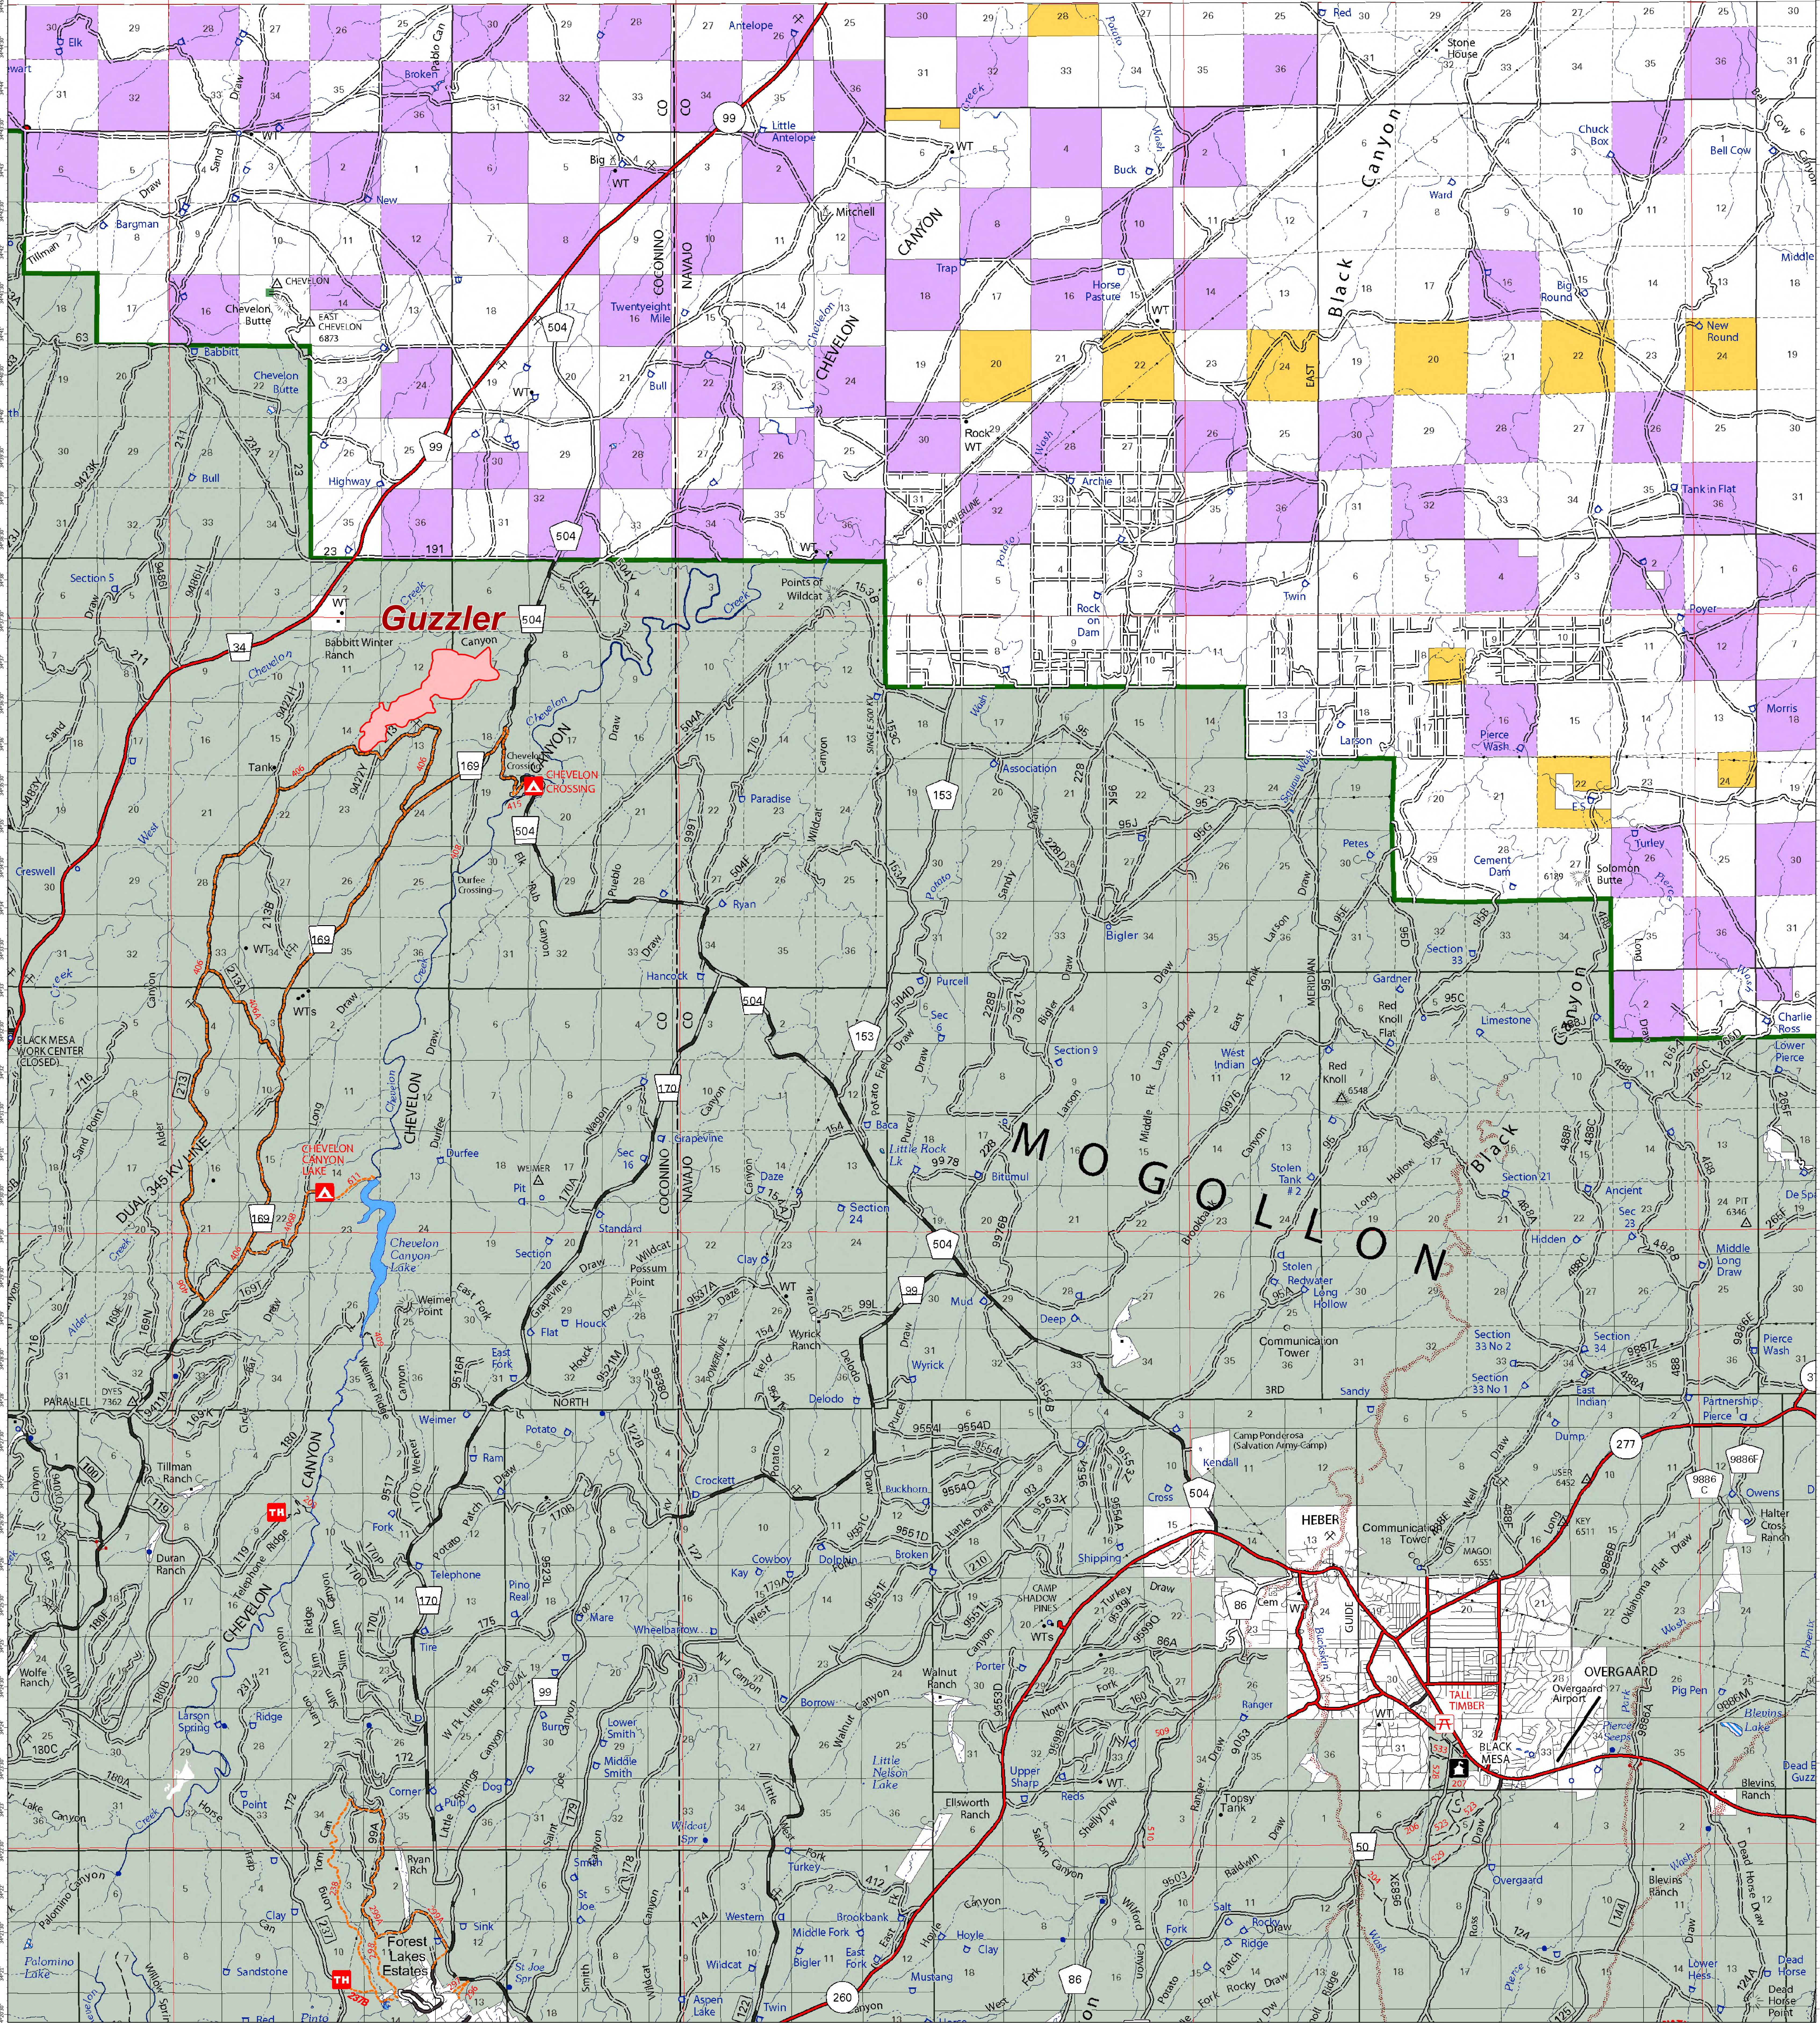

110° 52' 30"

110° 54' 00"

110° 37' 30"

110° 30' 00"

R. 14 E.

R. 15 E.

R. 16 E.

R. 17 E.

Public Information

Guzzler
AZ-ASF-000519
567 acres

 Wildfire Daily Fire Perimeter

7/20/2023

Fire perimeter updated from
Acres from VIIRS sketch on 7/20/2023
0900

1 inch equals 9 miles

Scale: 1:45,776

NR Remote Incident Support
7/20/2023 1623
North American 1983 Datum, Lat/Long Grid