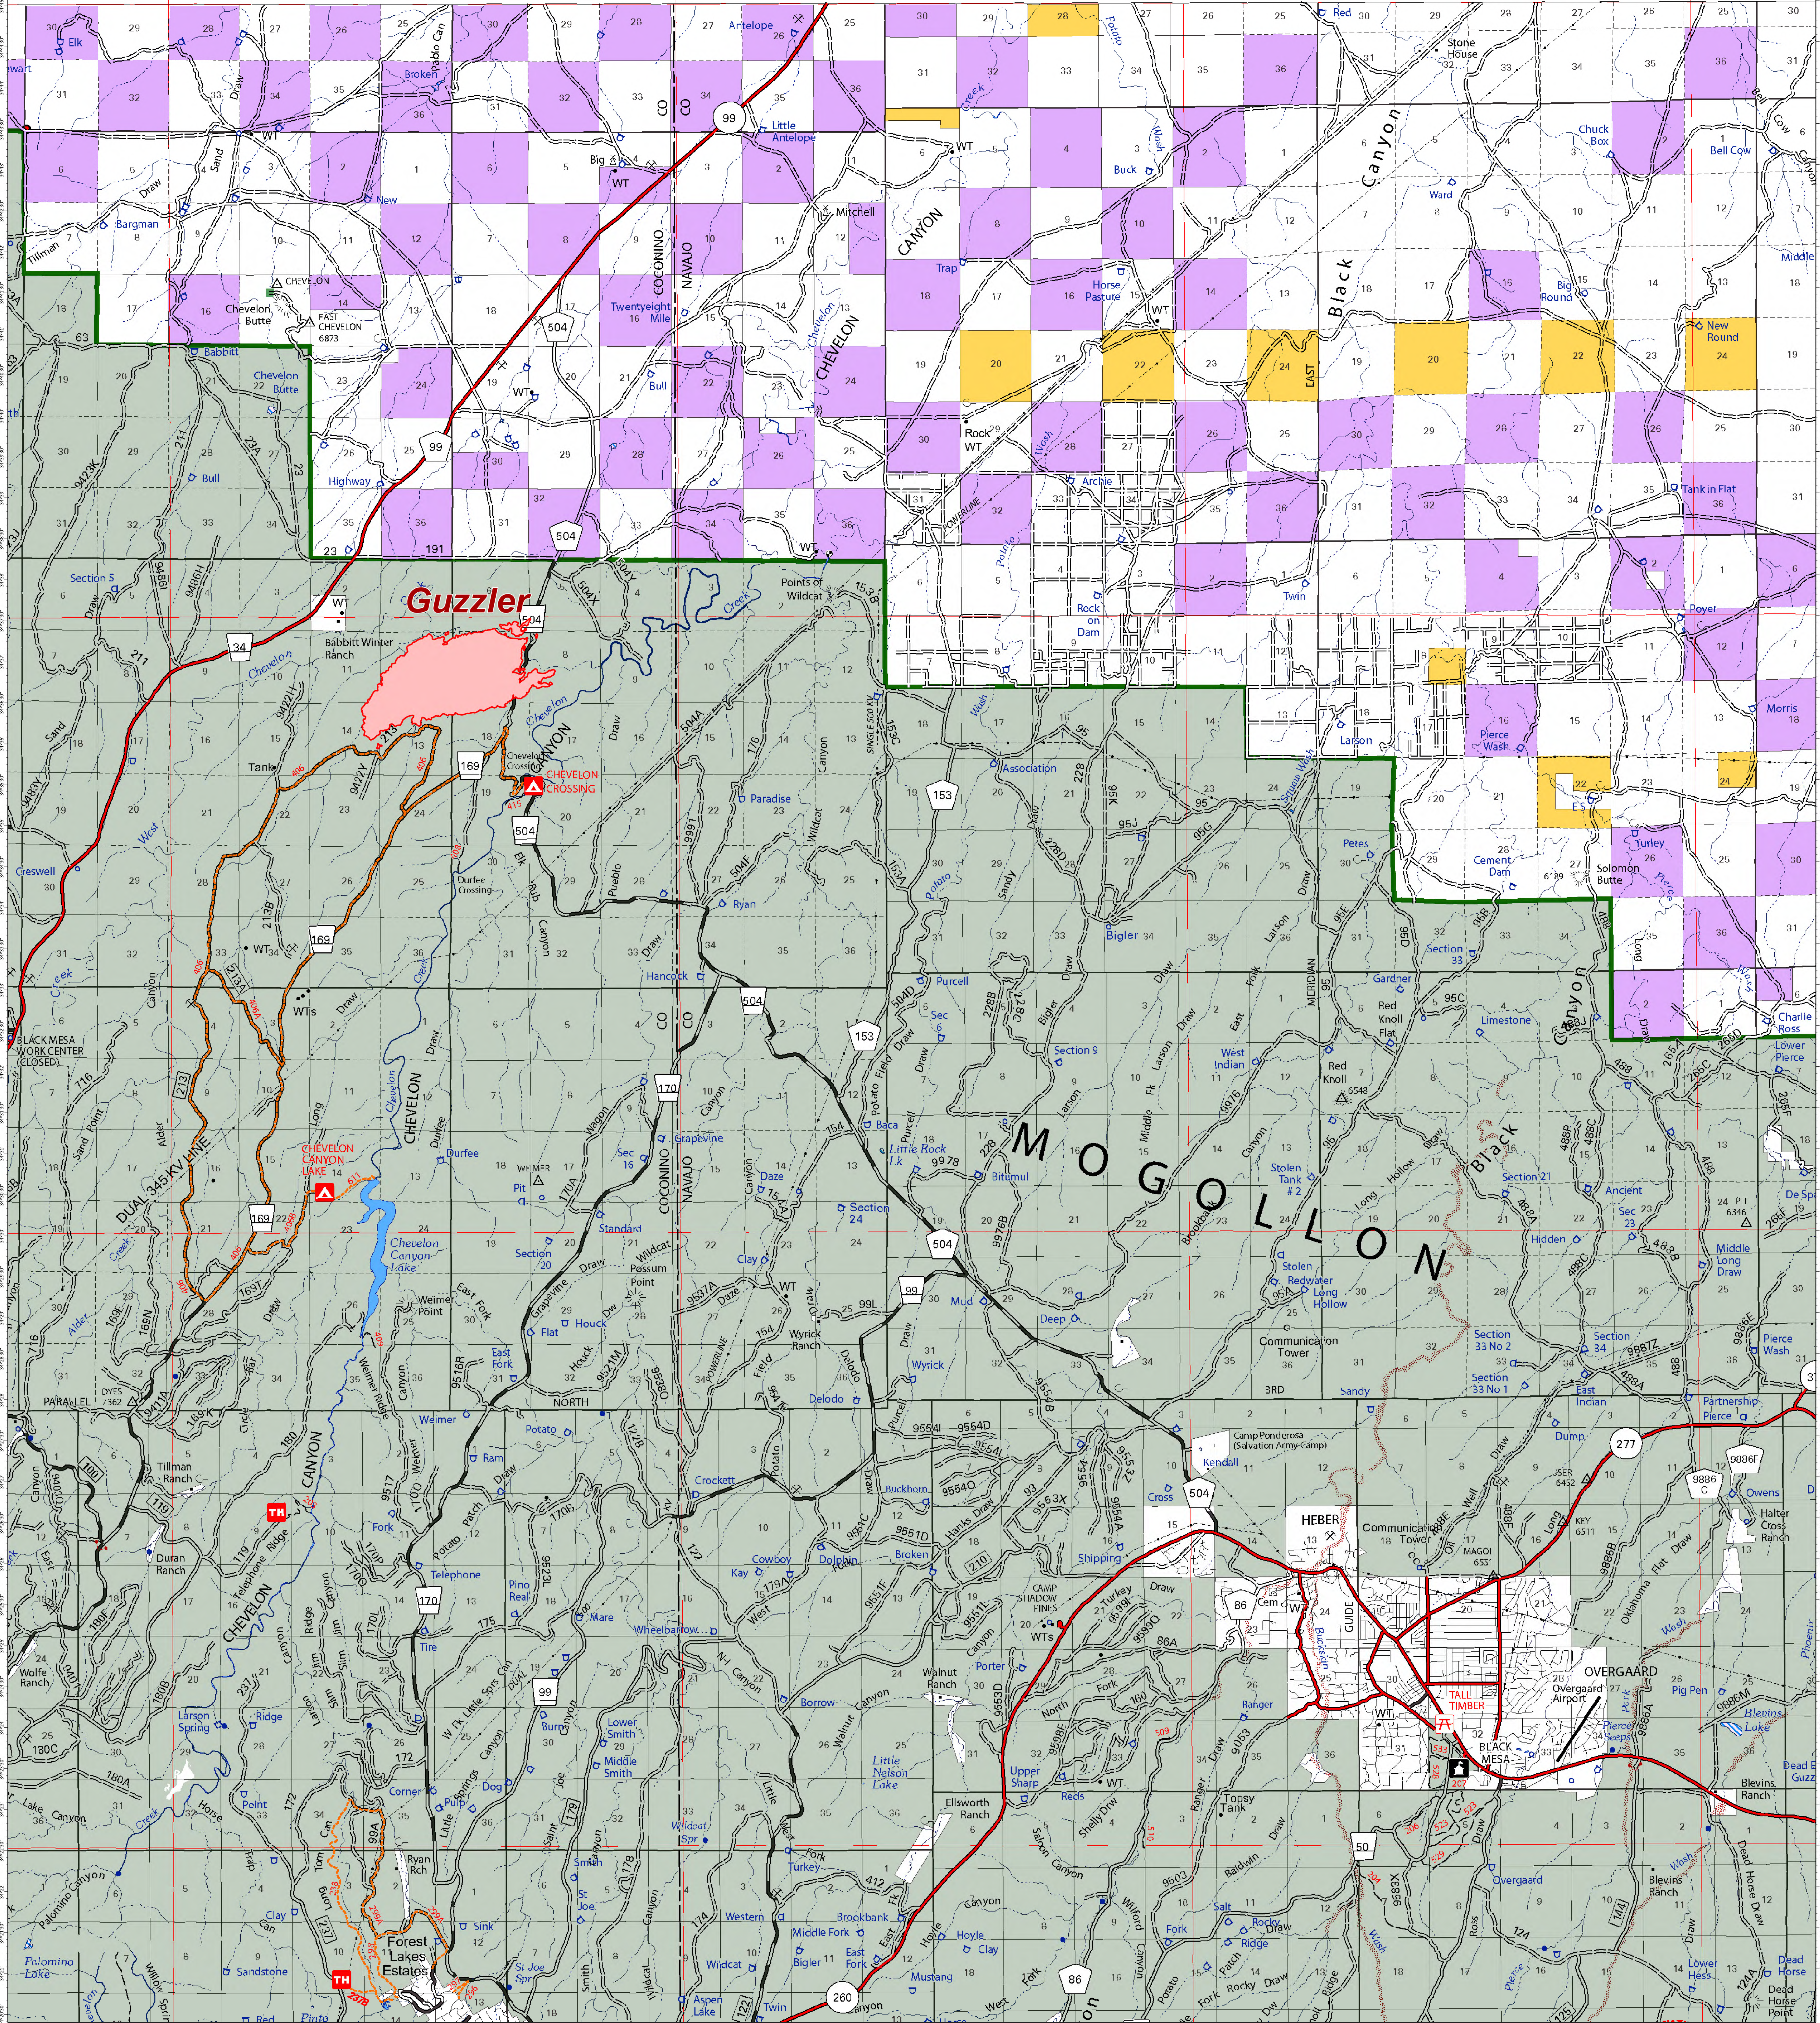

110° 52' 30"

110° 54' 00"

110° 37' 30"

110° 30' 00"

R. 14 E.

R. 15 E.

R. 16 E.

R. 17 E.

# Public Information

Guzzler

AZ-ASF-000519

1469 acres

Wildfire Daily Fire Perimeter

7/21/2023

Fire perimeter updated from  
Acres from IR on 7/20/2023 2114

1 inch equals 9 miles

Scale: 1:45,776

NR Remote Incident Support  
7/21/2023 0511  
North American 1983 Datum, Lat/Long Grid

Public Information