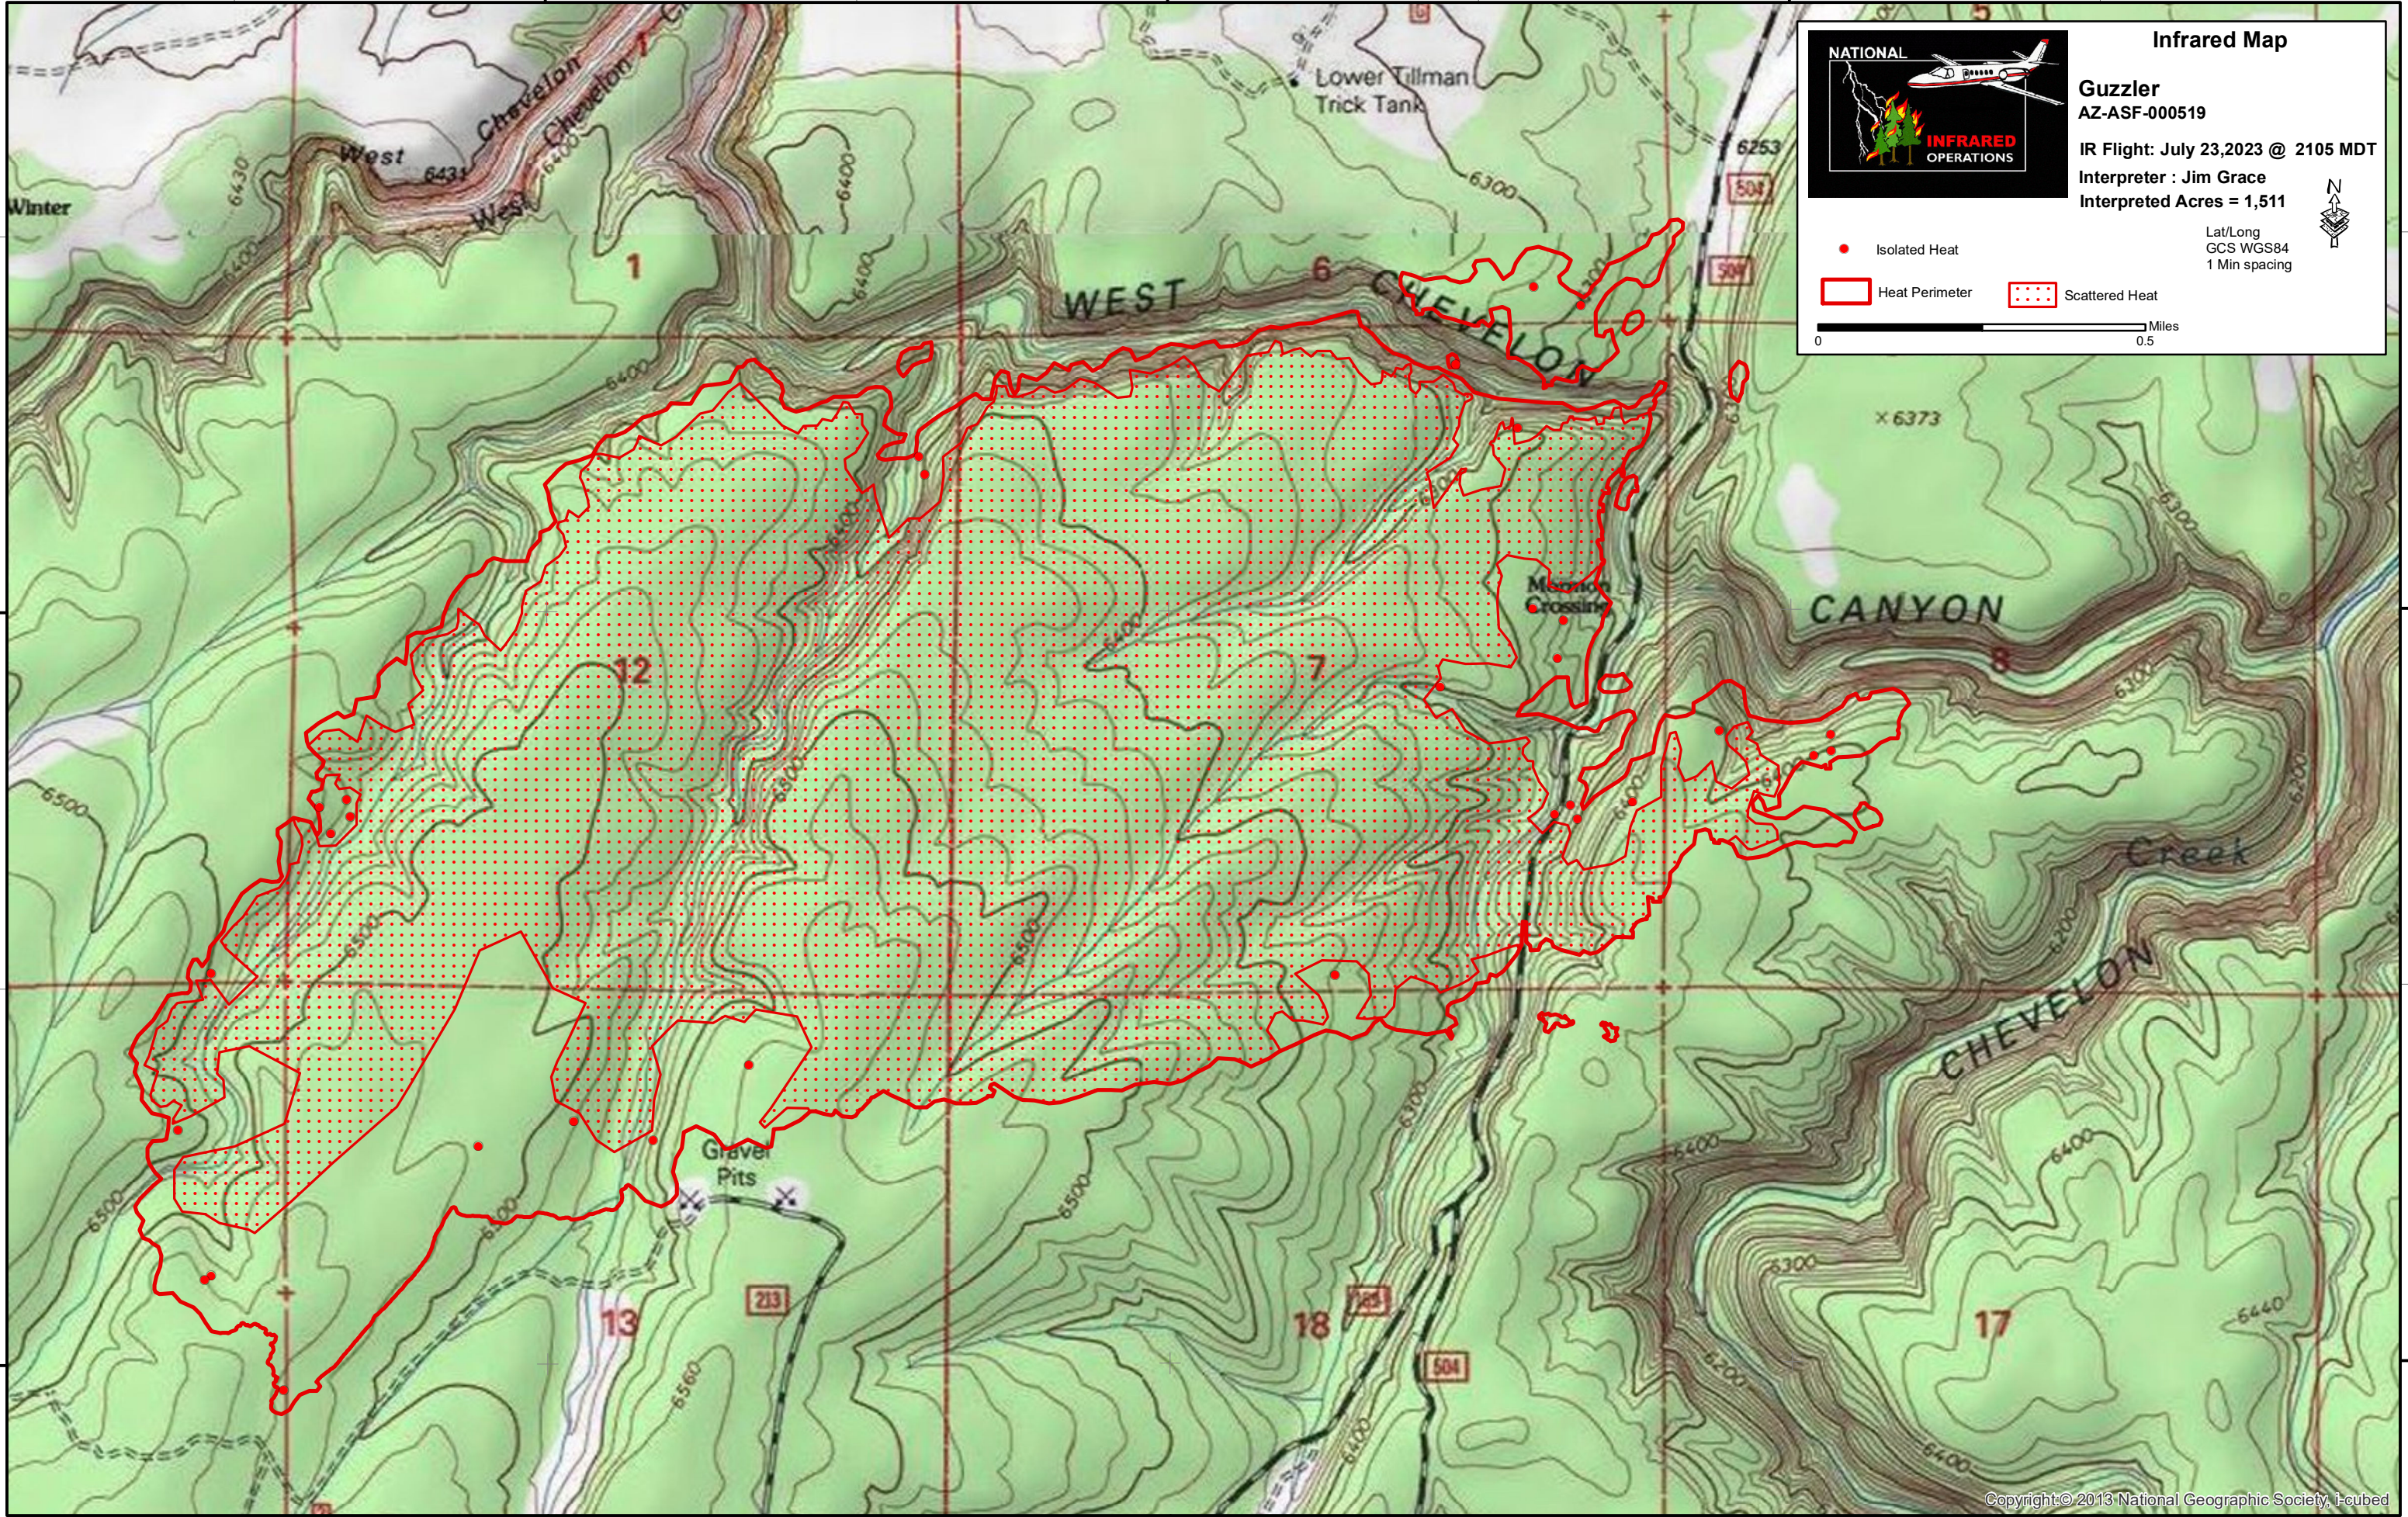

110°49'0"W

110°48'0"W

110°47'0"W

Infrared Map

NATIONAL INFRARED OPERATIONS

Guzzler
AZ-ASF-000519

IR Flight: July 23, 2023 @ 2105 MDT

Interpreter : Jim Grace
Interpreted Acres = 1,511

Lat/Long
GCS WGS84
1 Min spacing

● Isolated Heat

▭ Heat Perimeter

▭ Scattered Heat

0 0.5 Miles

34°37'0"N

34°37'0"N

34°36'0"N

34°36'0"N

110°49'0"W

110°48'0"W

110°47'0"W