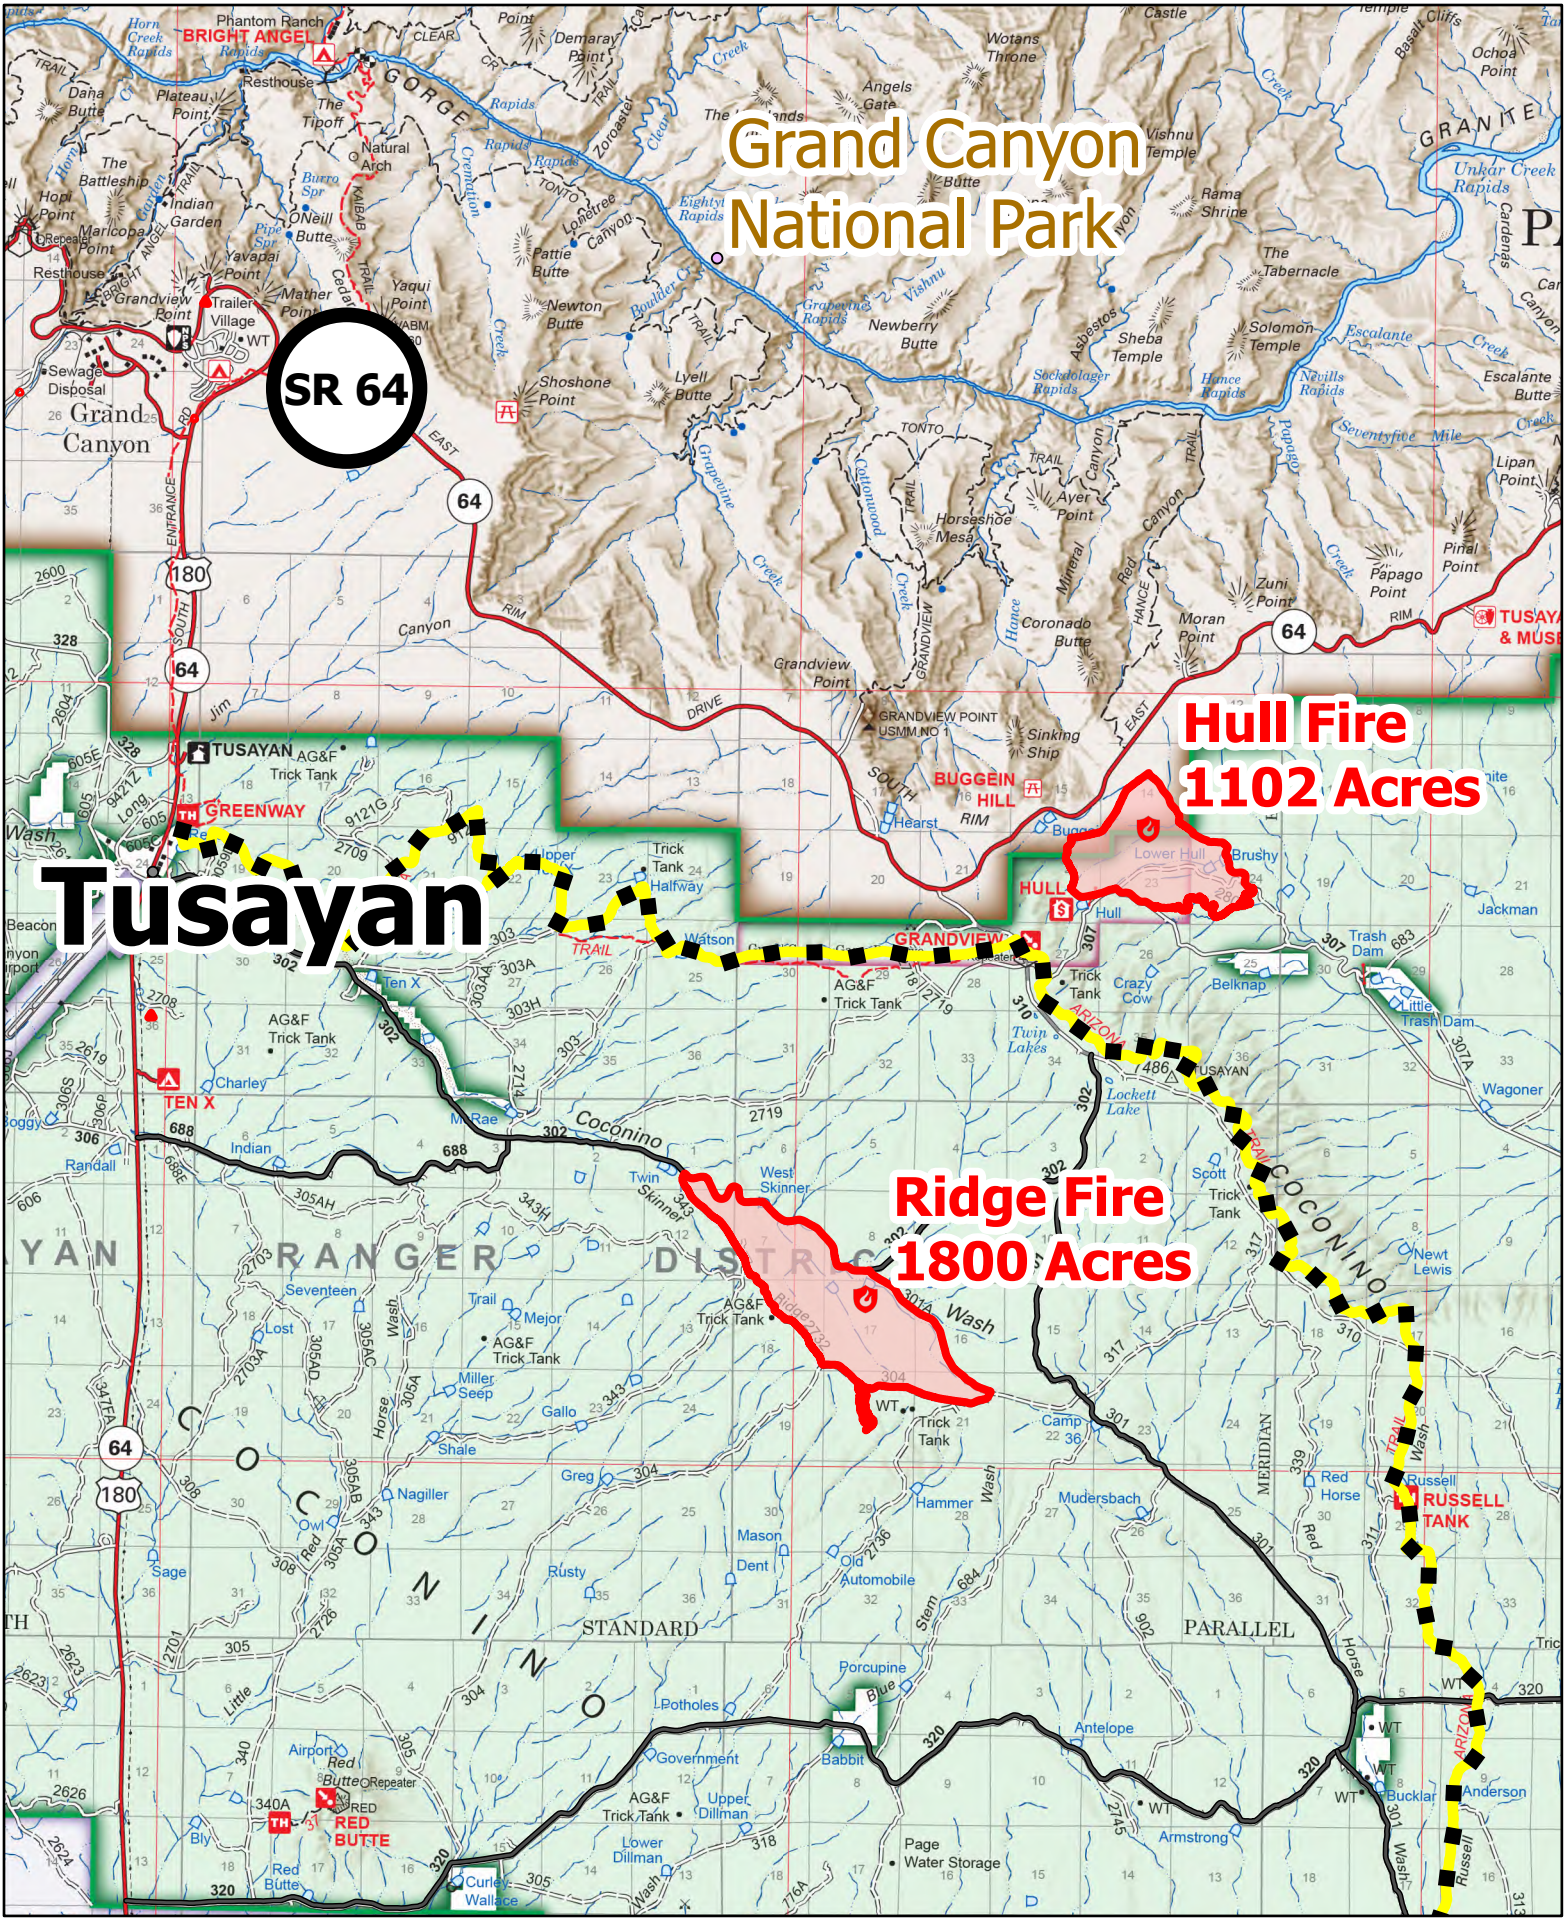

# Grand Canyon National Park

**SR 64**

**Hull Fire  
1102 Acres**

**Ridge Fire  
1800 Acres**

**Tusayan**

**HULL & RIDGE FIRE  
PUBLIC INFORMATION**  
06/22/2023

- Arizona Trail
- Wildfire Daily Fire Perimeter

Acres from GPS  
06/21/2023 1800 hrs  
NAD 1983 UTM Zone 12N